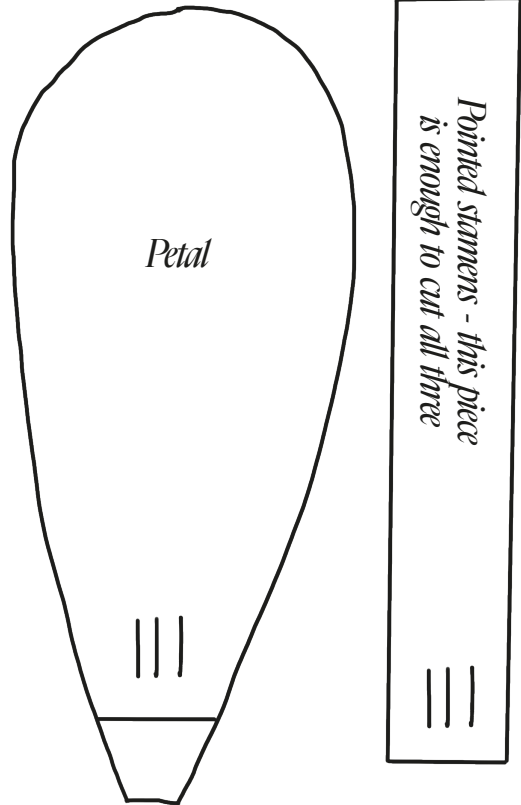

ALMEJA FLOWER – TEMPLATES

*Piece to fasten
the stamens together*

PAPER FLOWERS

TEMPLATE DESIGN © SINE & SARA
FINNE FRANDBEN 2024

THIS DESIGN IS PROTECTED
BY COPYRIGHT AND MUST
NOT BE MADE FOR RESALE.

TEST SQUARE: 5CM x 5CM / 2 INCHES x 2 INCHES