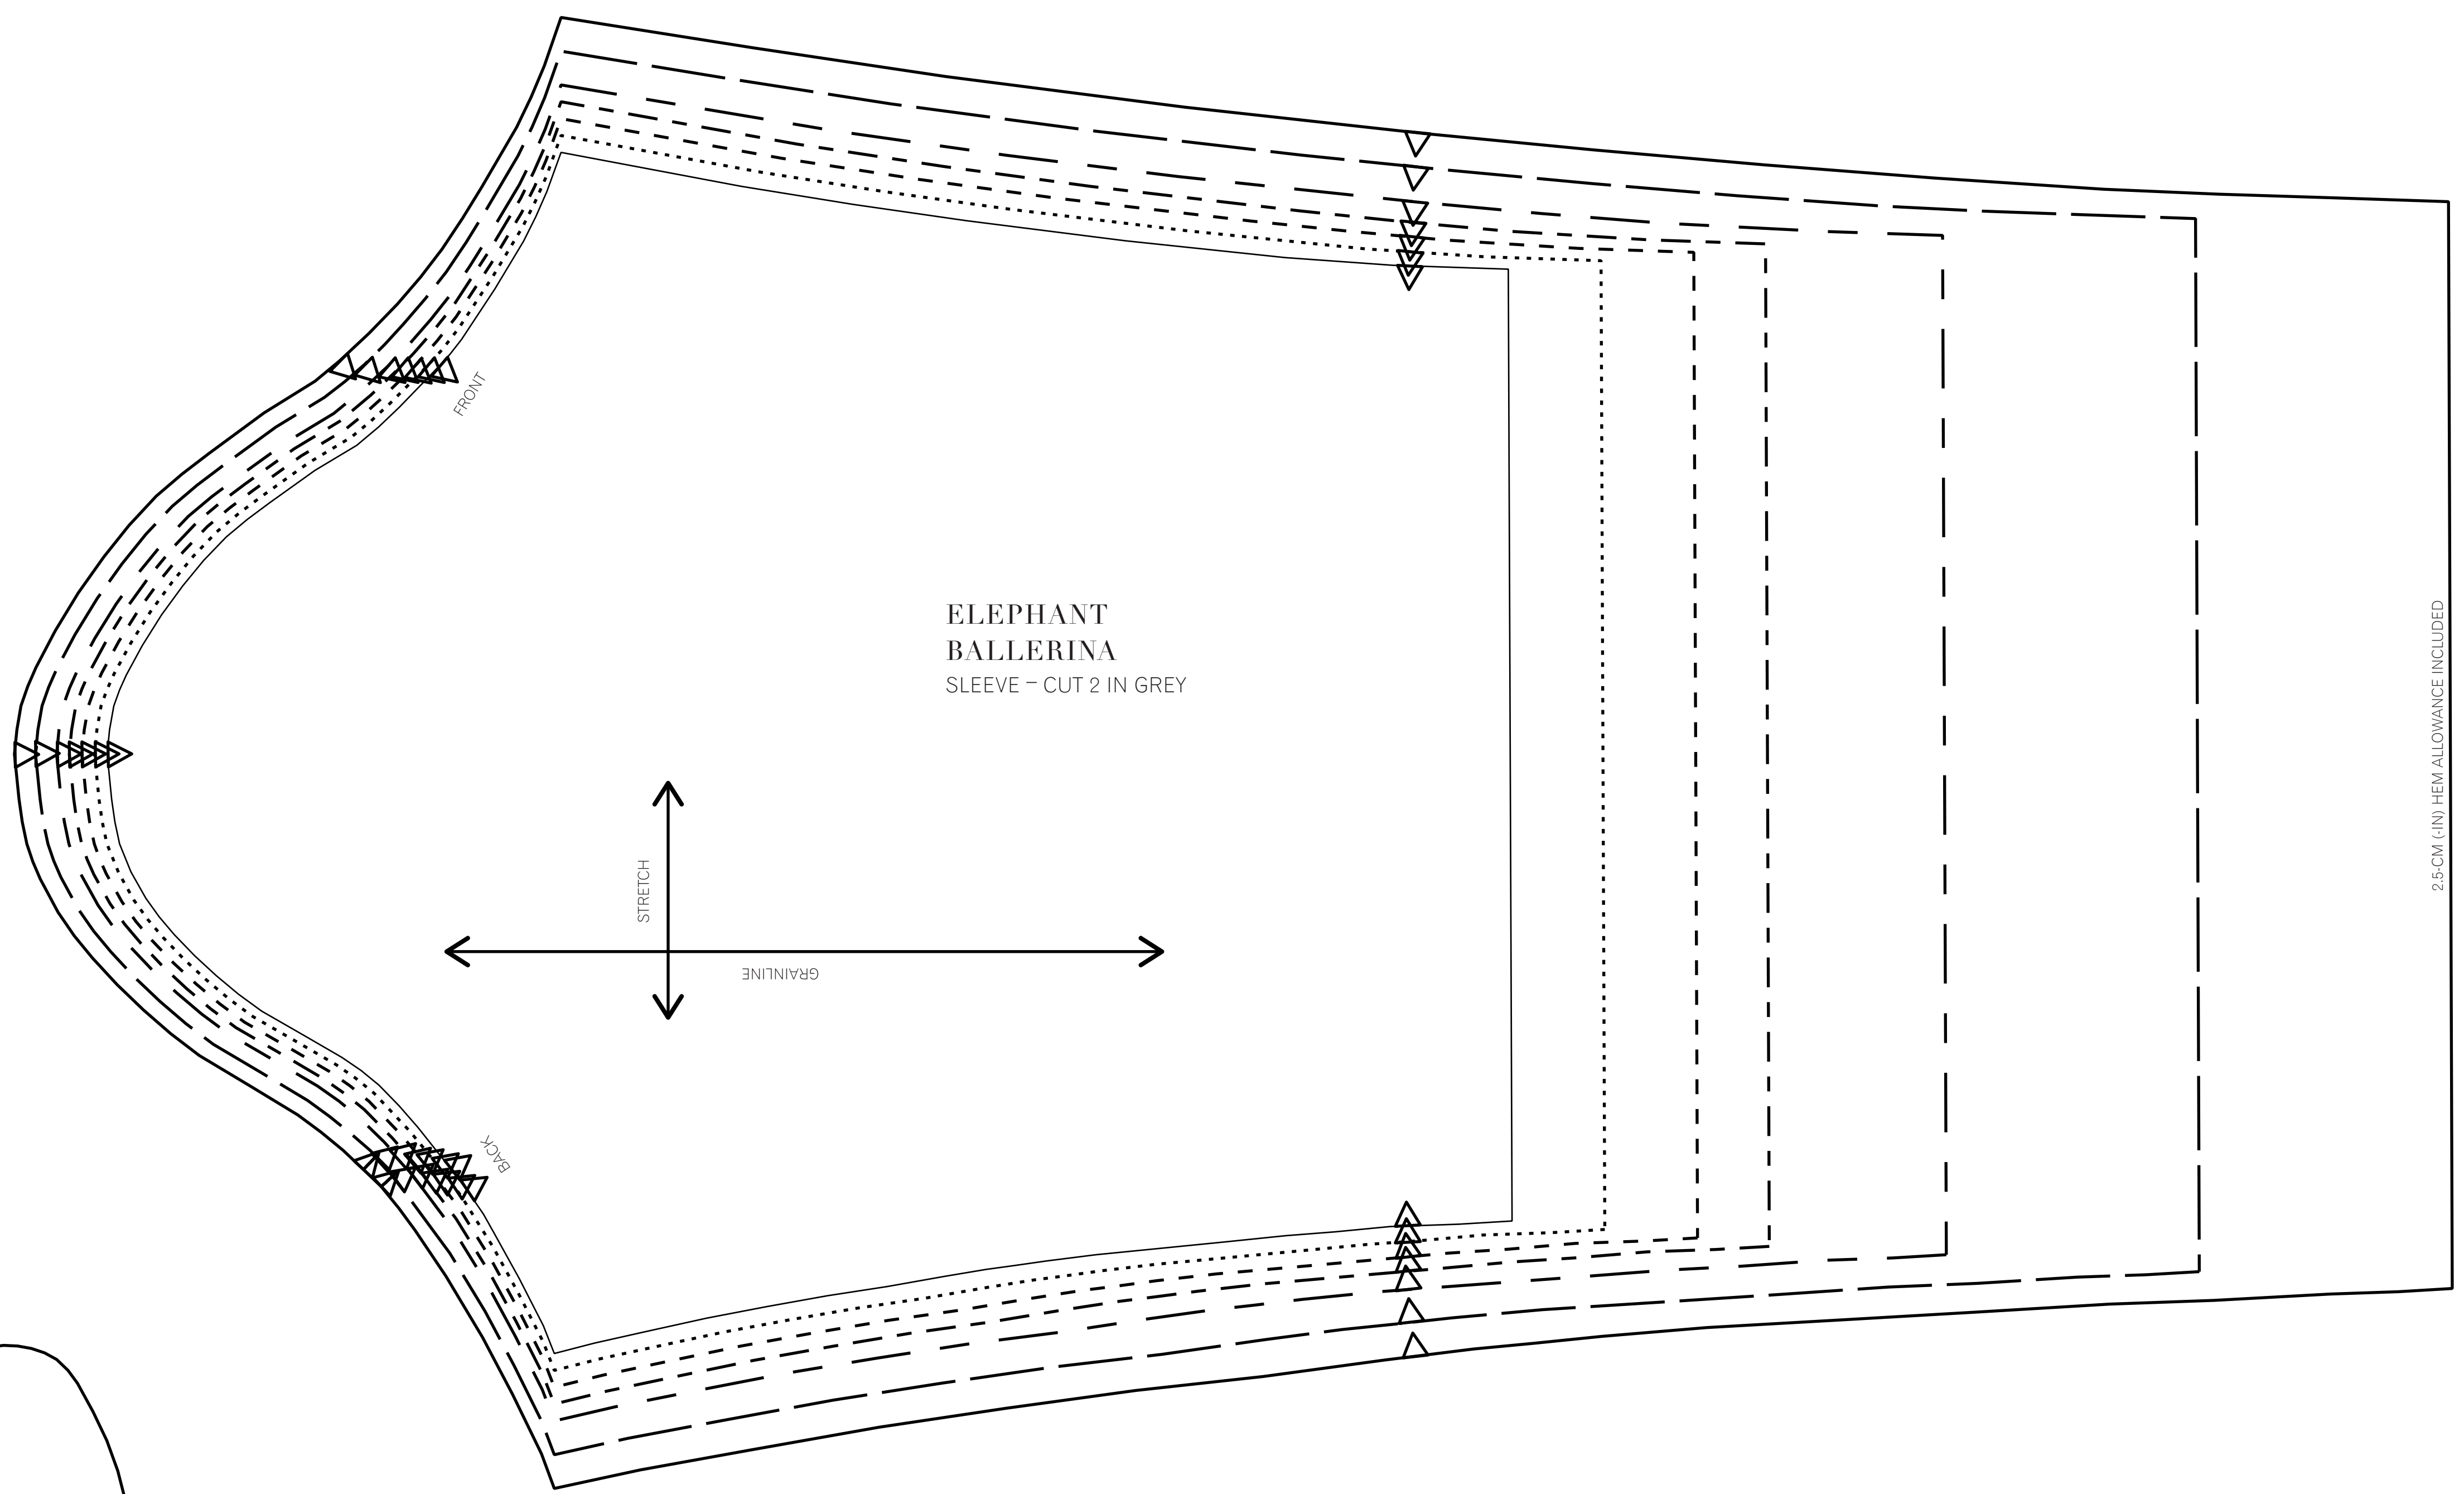

- 4 YEARS
- 5 YEARS
- 6 YEARS
- 7 YEARS
- 8 YEARS
- 9 YEARS
- 10 YEARS

2.5CM (1IN) HEM ALLOWANCE INCLUDED