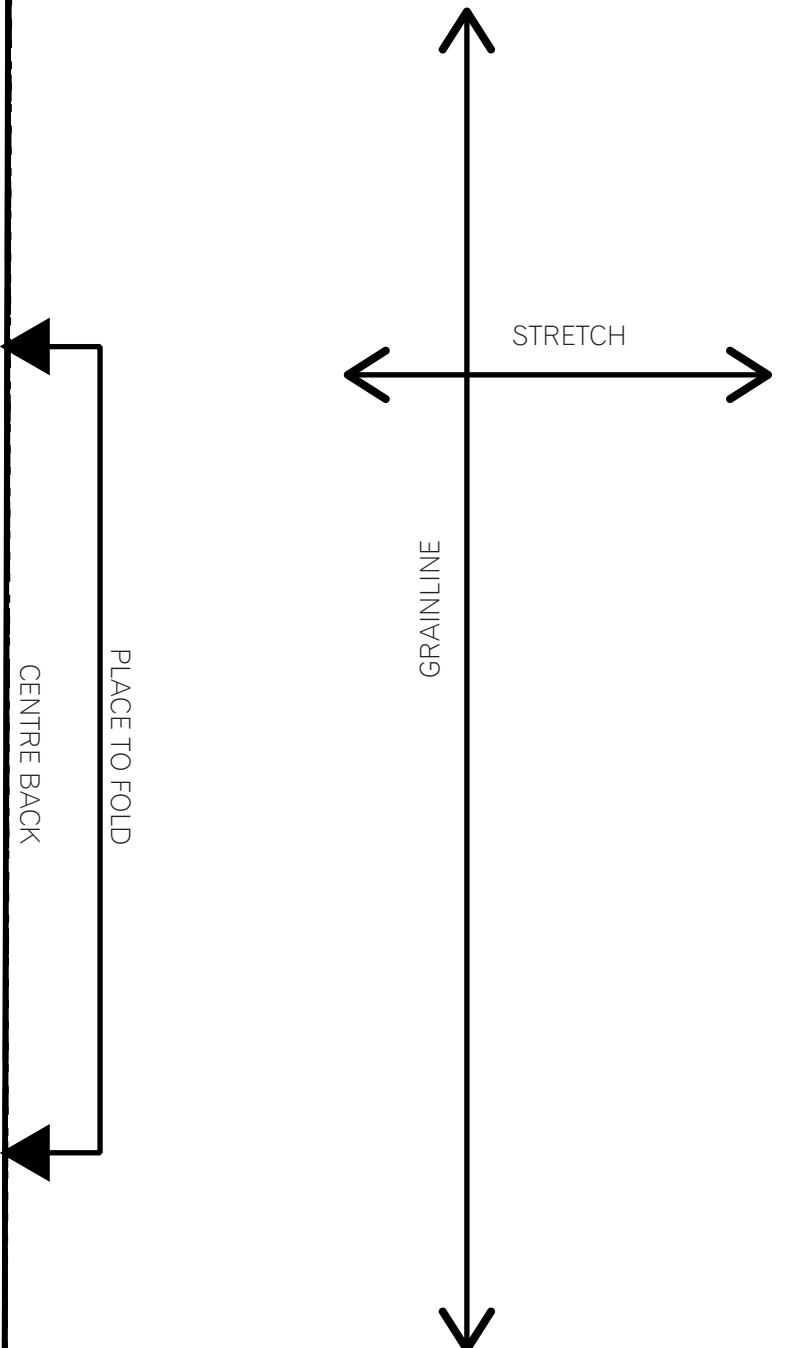

ELEPHANT BALLERINA
SWEATSHIRT BACK -
CUT ON FOLD
IN GREY