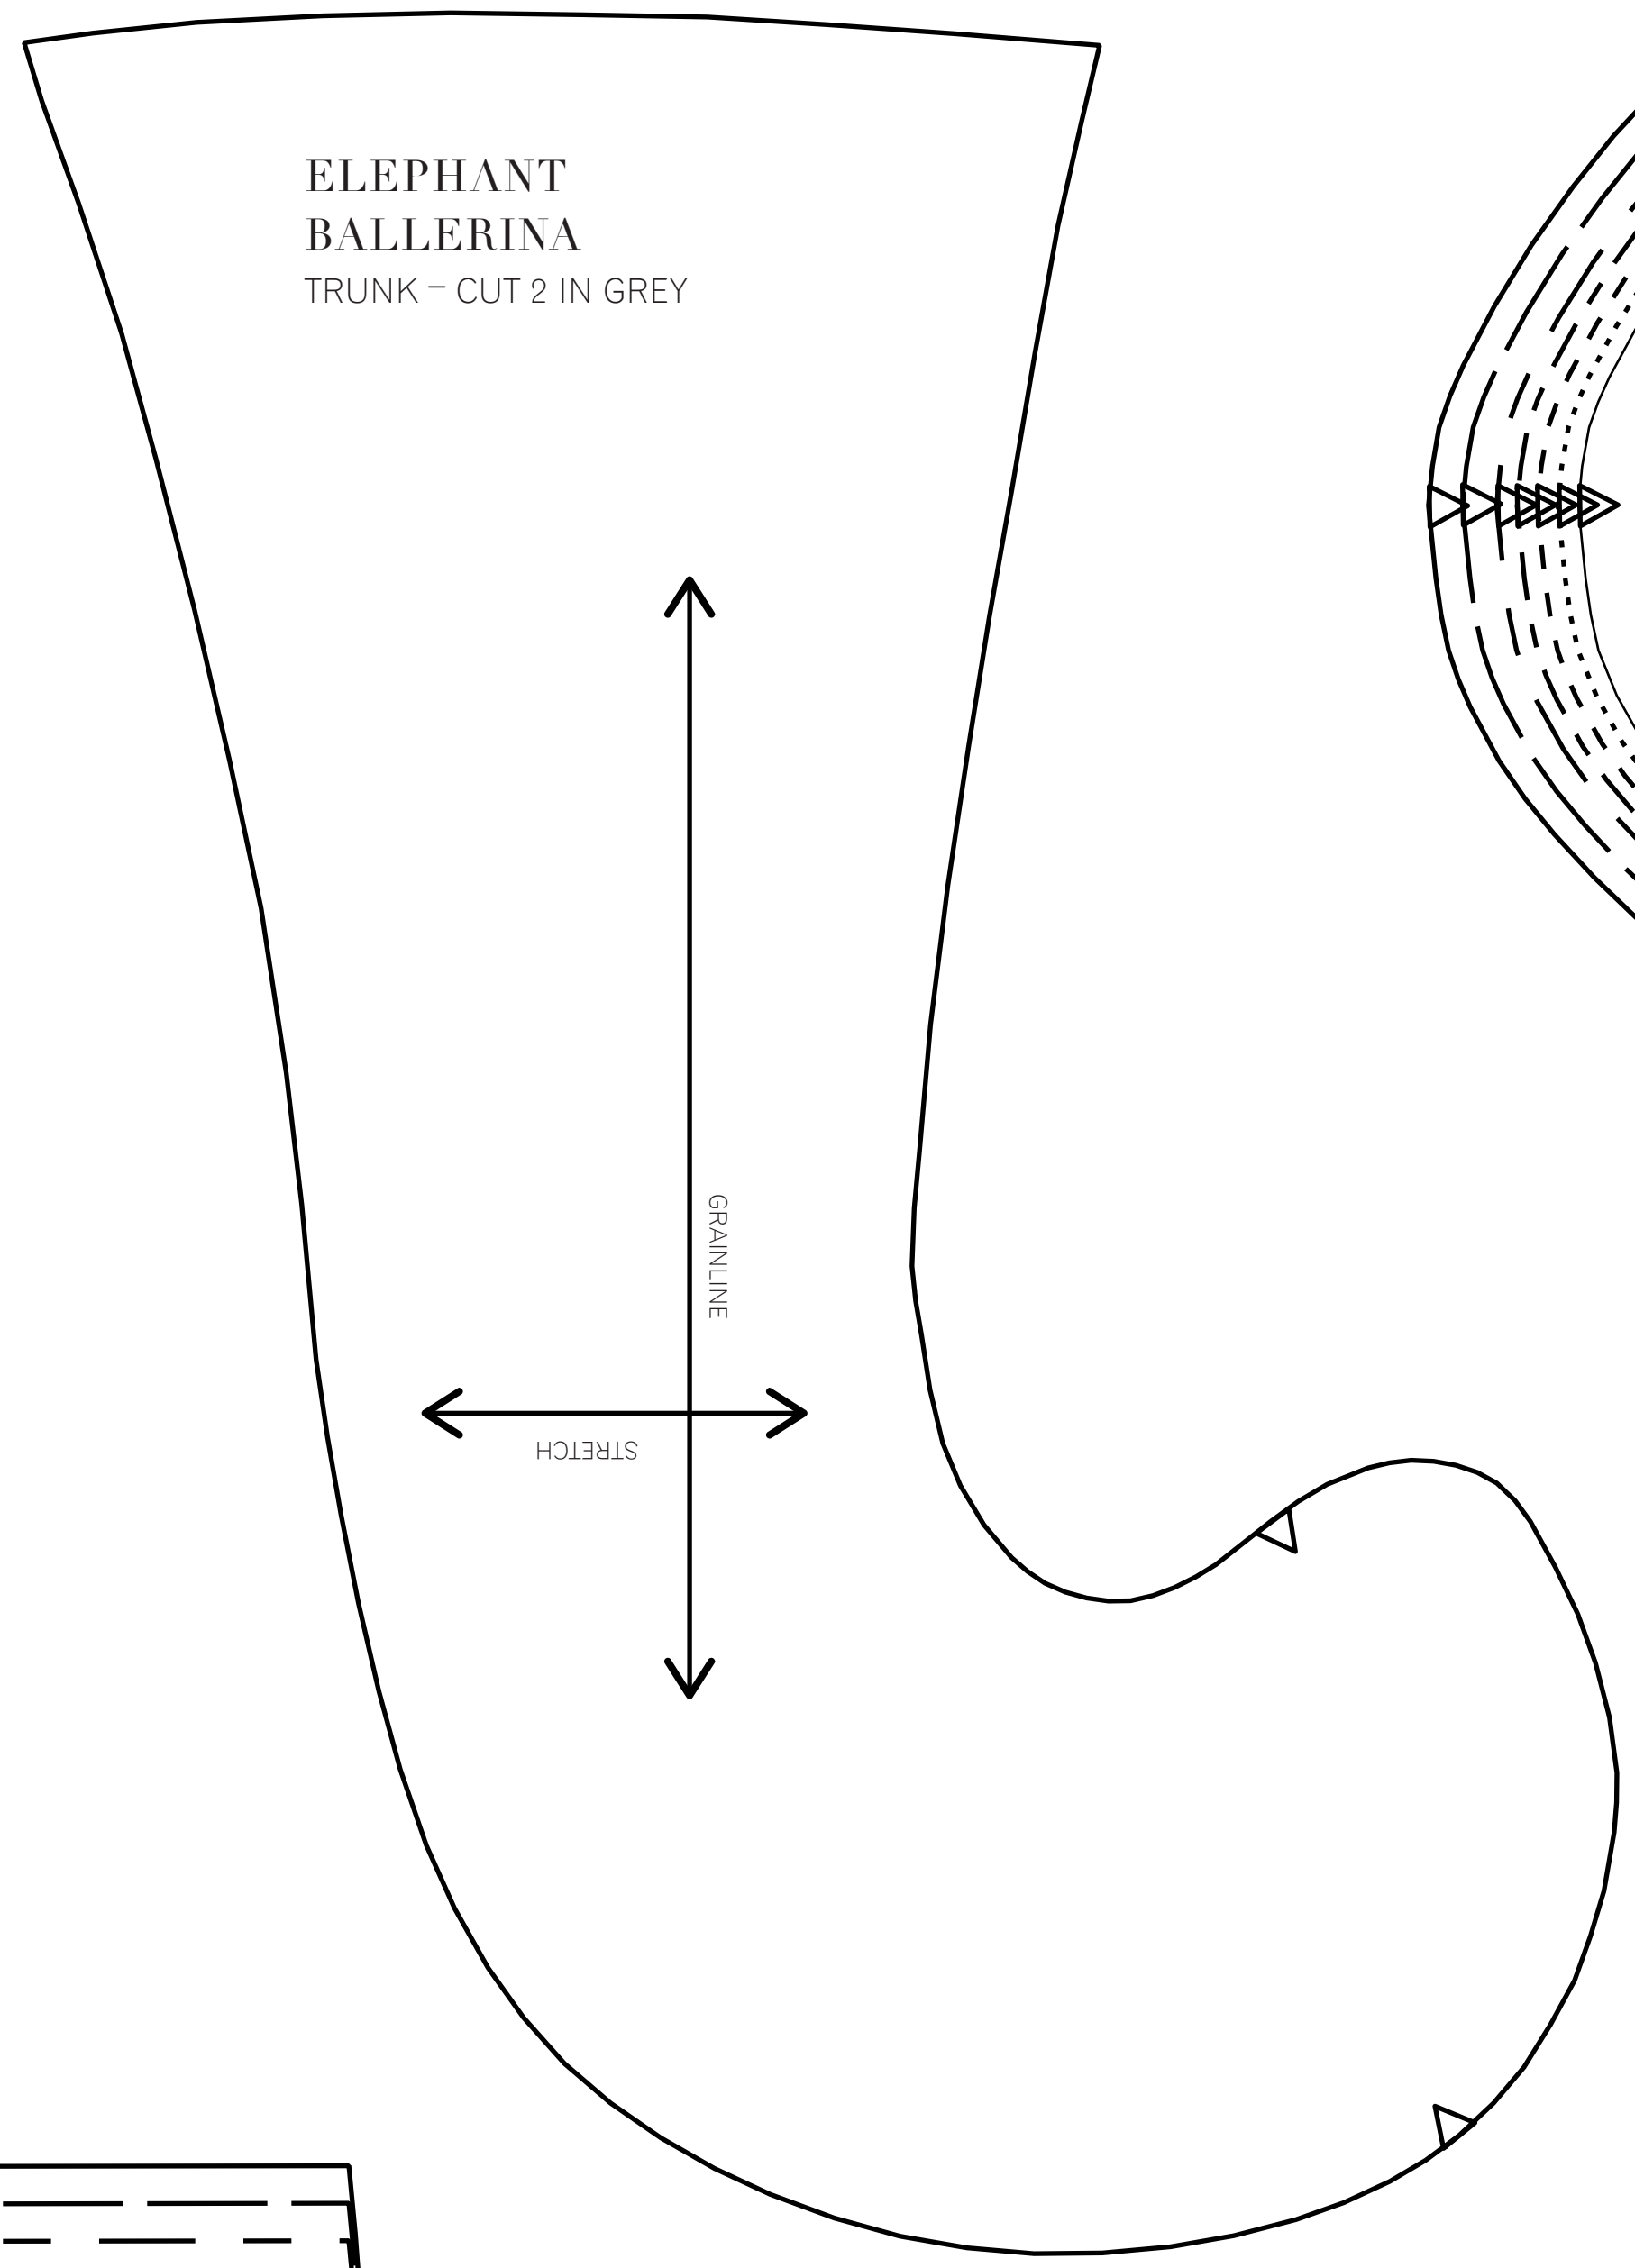

- 4 YEARS
- 5 YEARS
- 6 YEARS
- 7 YEARS
- 8 YEARS
- 9 YEARS
- 10 YEARS

2.5CM (1IN) HEM ALLOWANCE INCLUDED