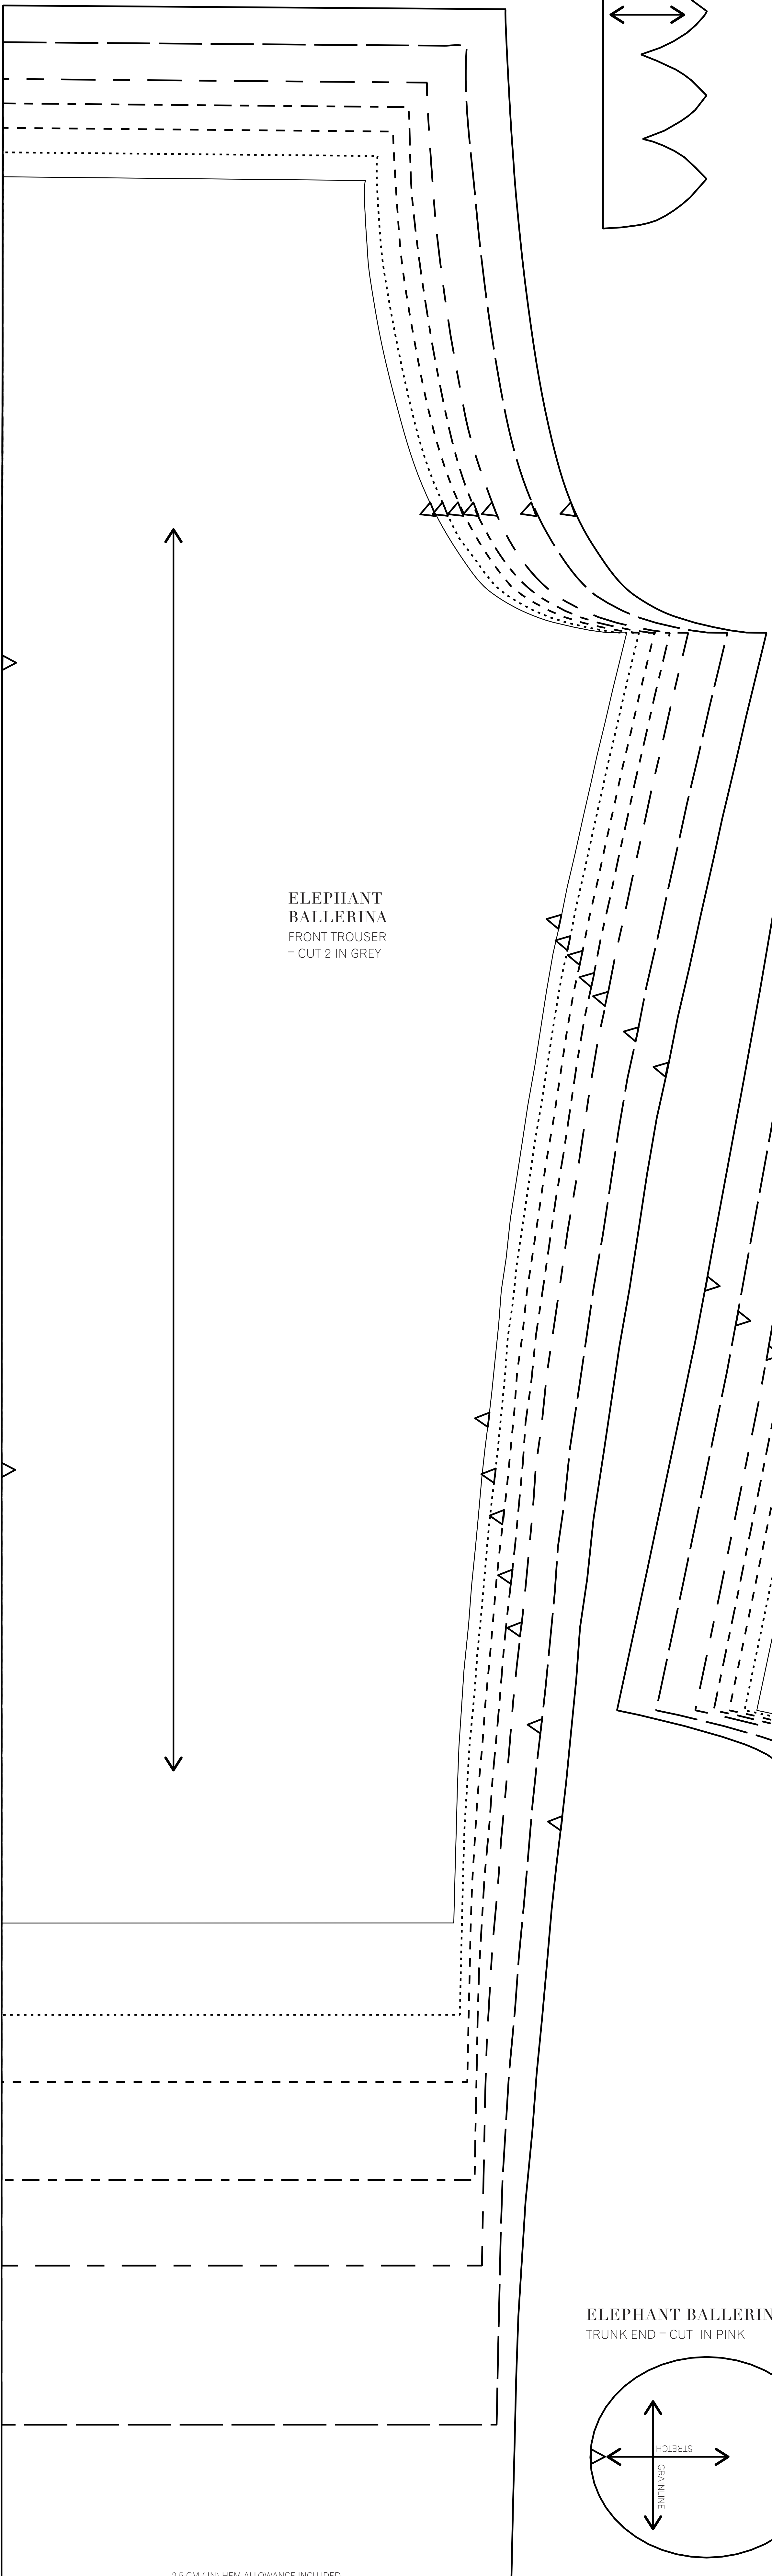

- 4 YEARS
- 5 YEARS
- 6 YEARS
- 7 YEARS
- 8 YEARS
- 9 YEARS
- 10 YEARS

ELEPHANT BALLERINA
TOENAILS - CUT 2 IN PINK

ELEPHANT BALLERINA
FRONT TROUSER
- CUT 2 IN GREY