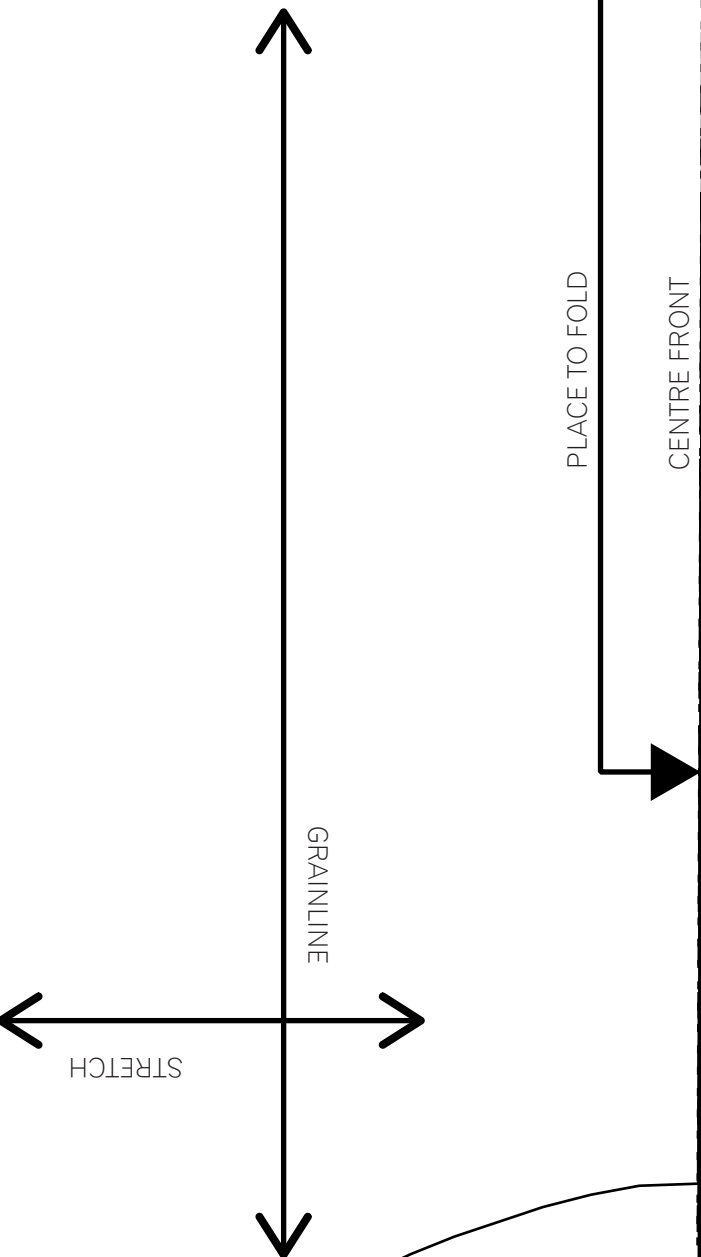

ELEPHANT BALLERINA
SWEATSHIRT FRONT -
CUT ON FOLD
IN GREY