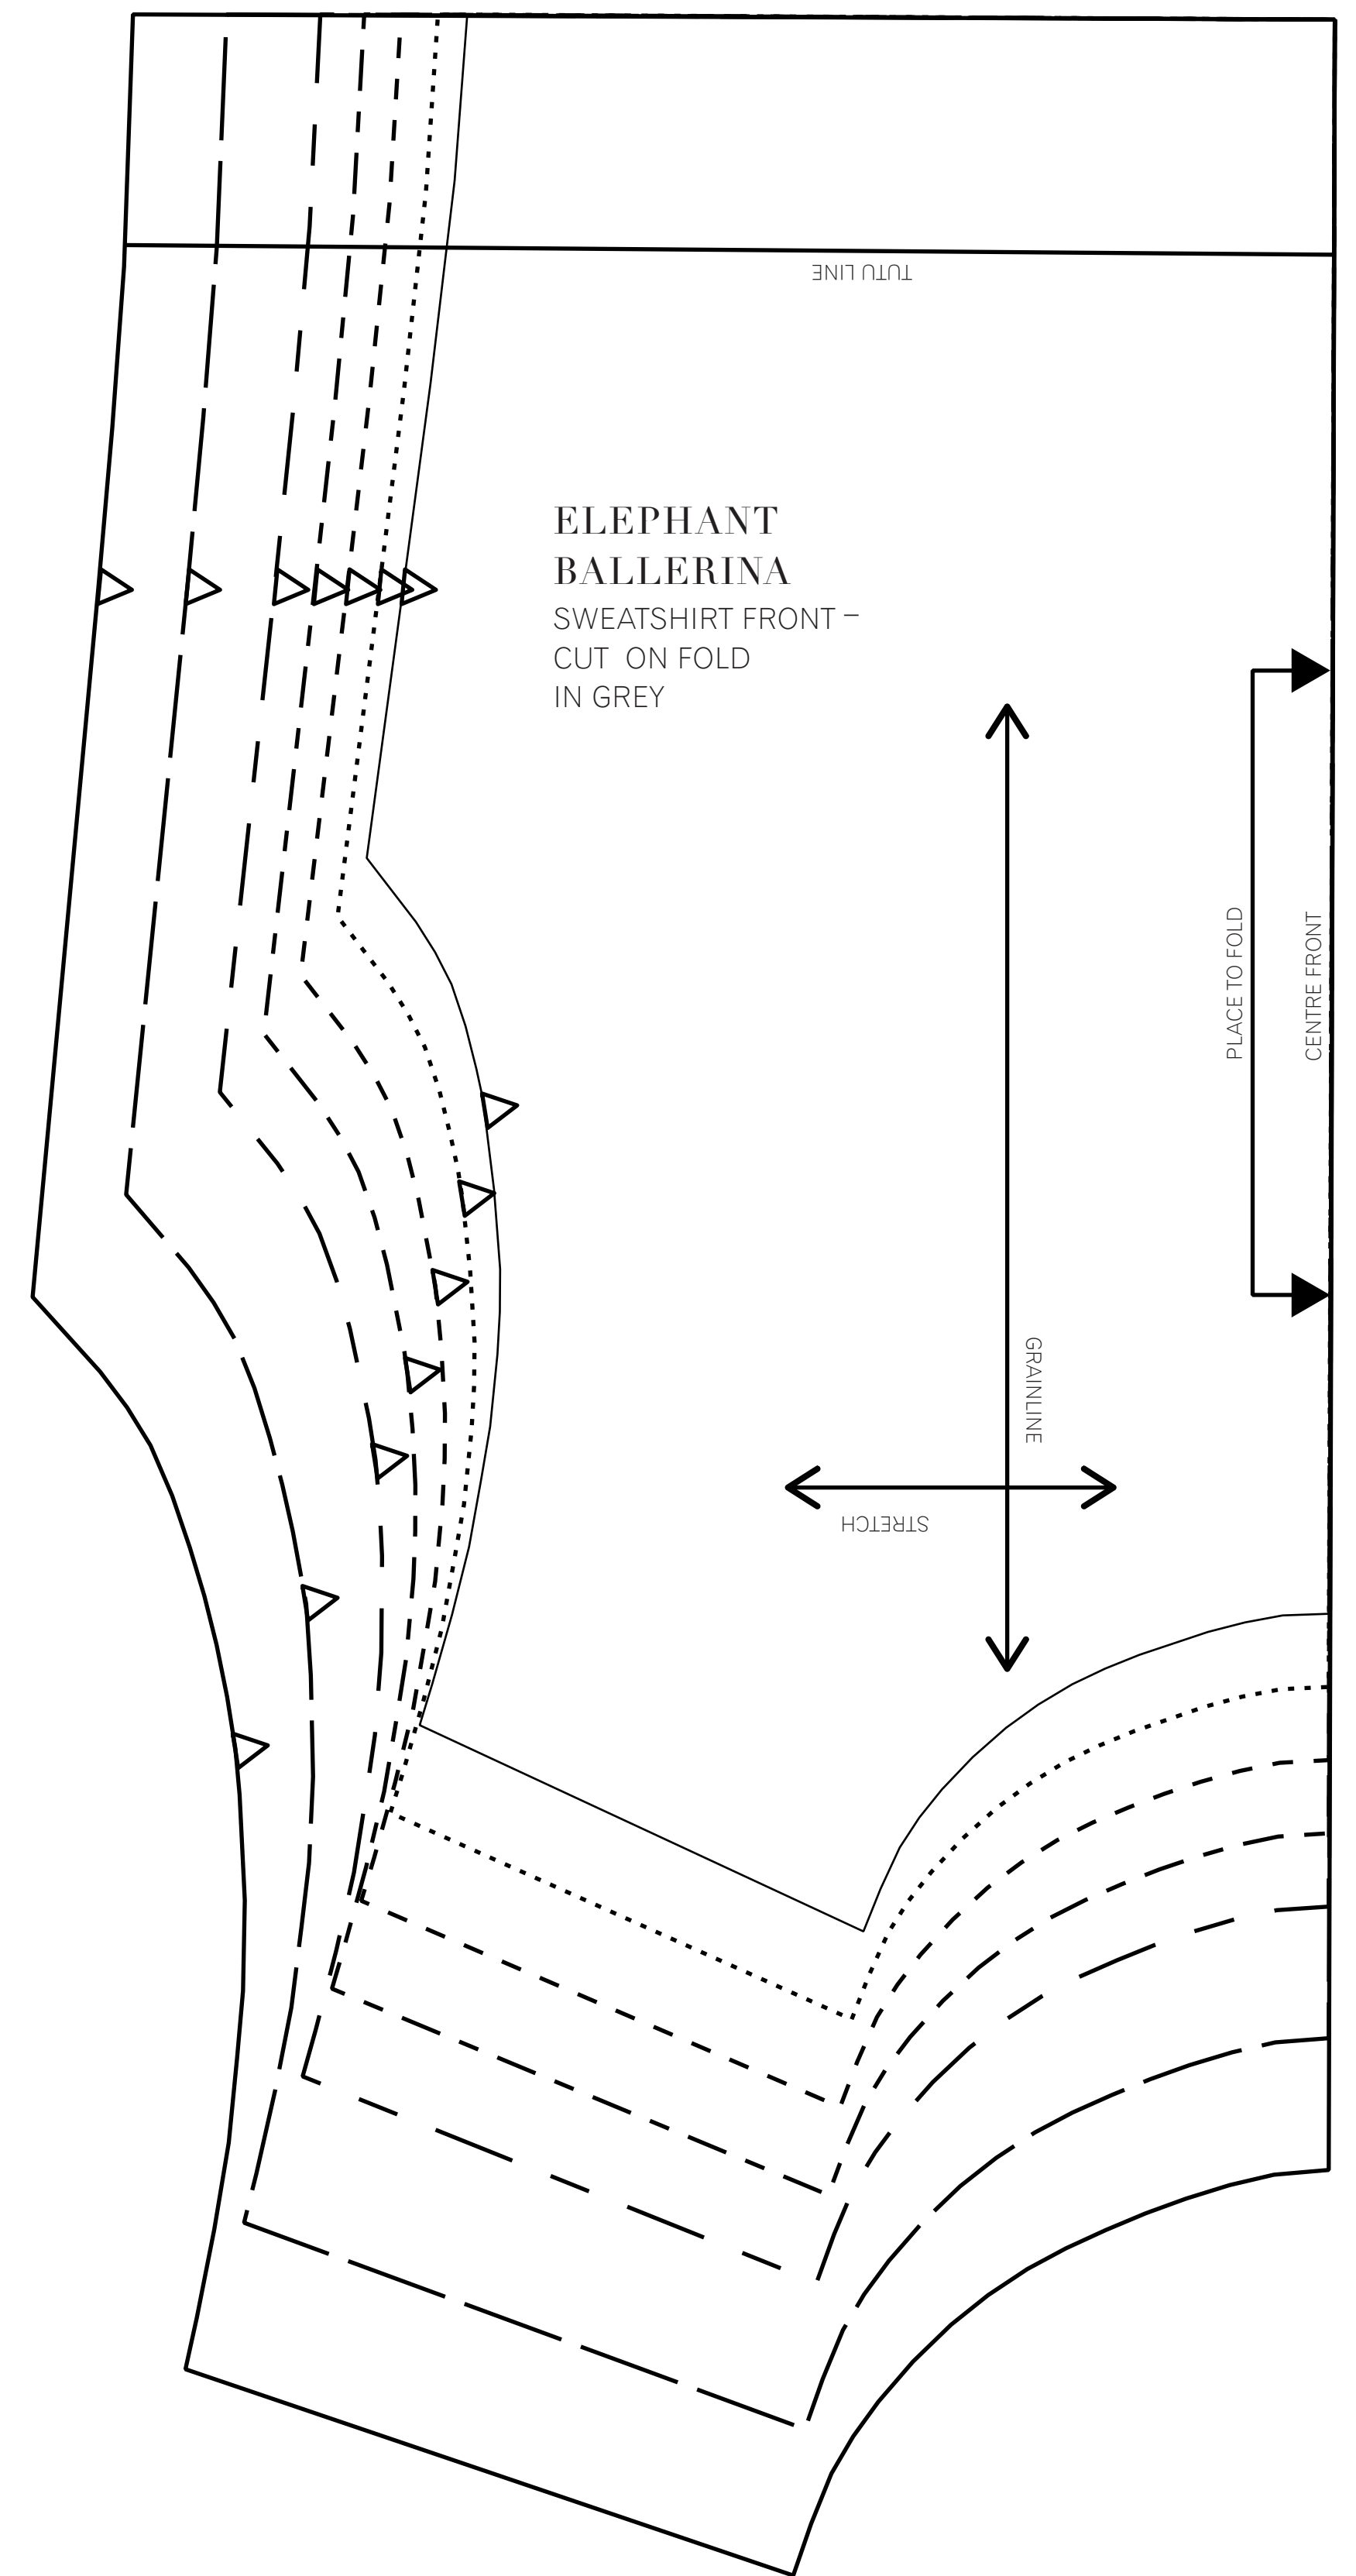

- 4 YEARS
- 5 YEARS
- 6 YEARS
- 7 YEARS
- 8 YEARS
- 9 YEARS
- 10 YEARS

ELEPHANT BALLERINA
TOENAILS - CUT 2 IN PINK

ELEPHANT BALLERINA
FRONT TROUSER
- CUT 2 IN GREY

ELEPHANT BALLERINA
BACK TROUSER
- CUT 2 IN GREY

ELEPHANT BALLERINA
TRUNK END - CUT IN PINK

ELEPHANT BALLERINA
SWEATSHIRT FRONT -
CUT ON FOLD
IN GREY

ELEPHANT BALLERINA
SWEATSHIRT BACK -
CUT ON FOLD
IN GREY