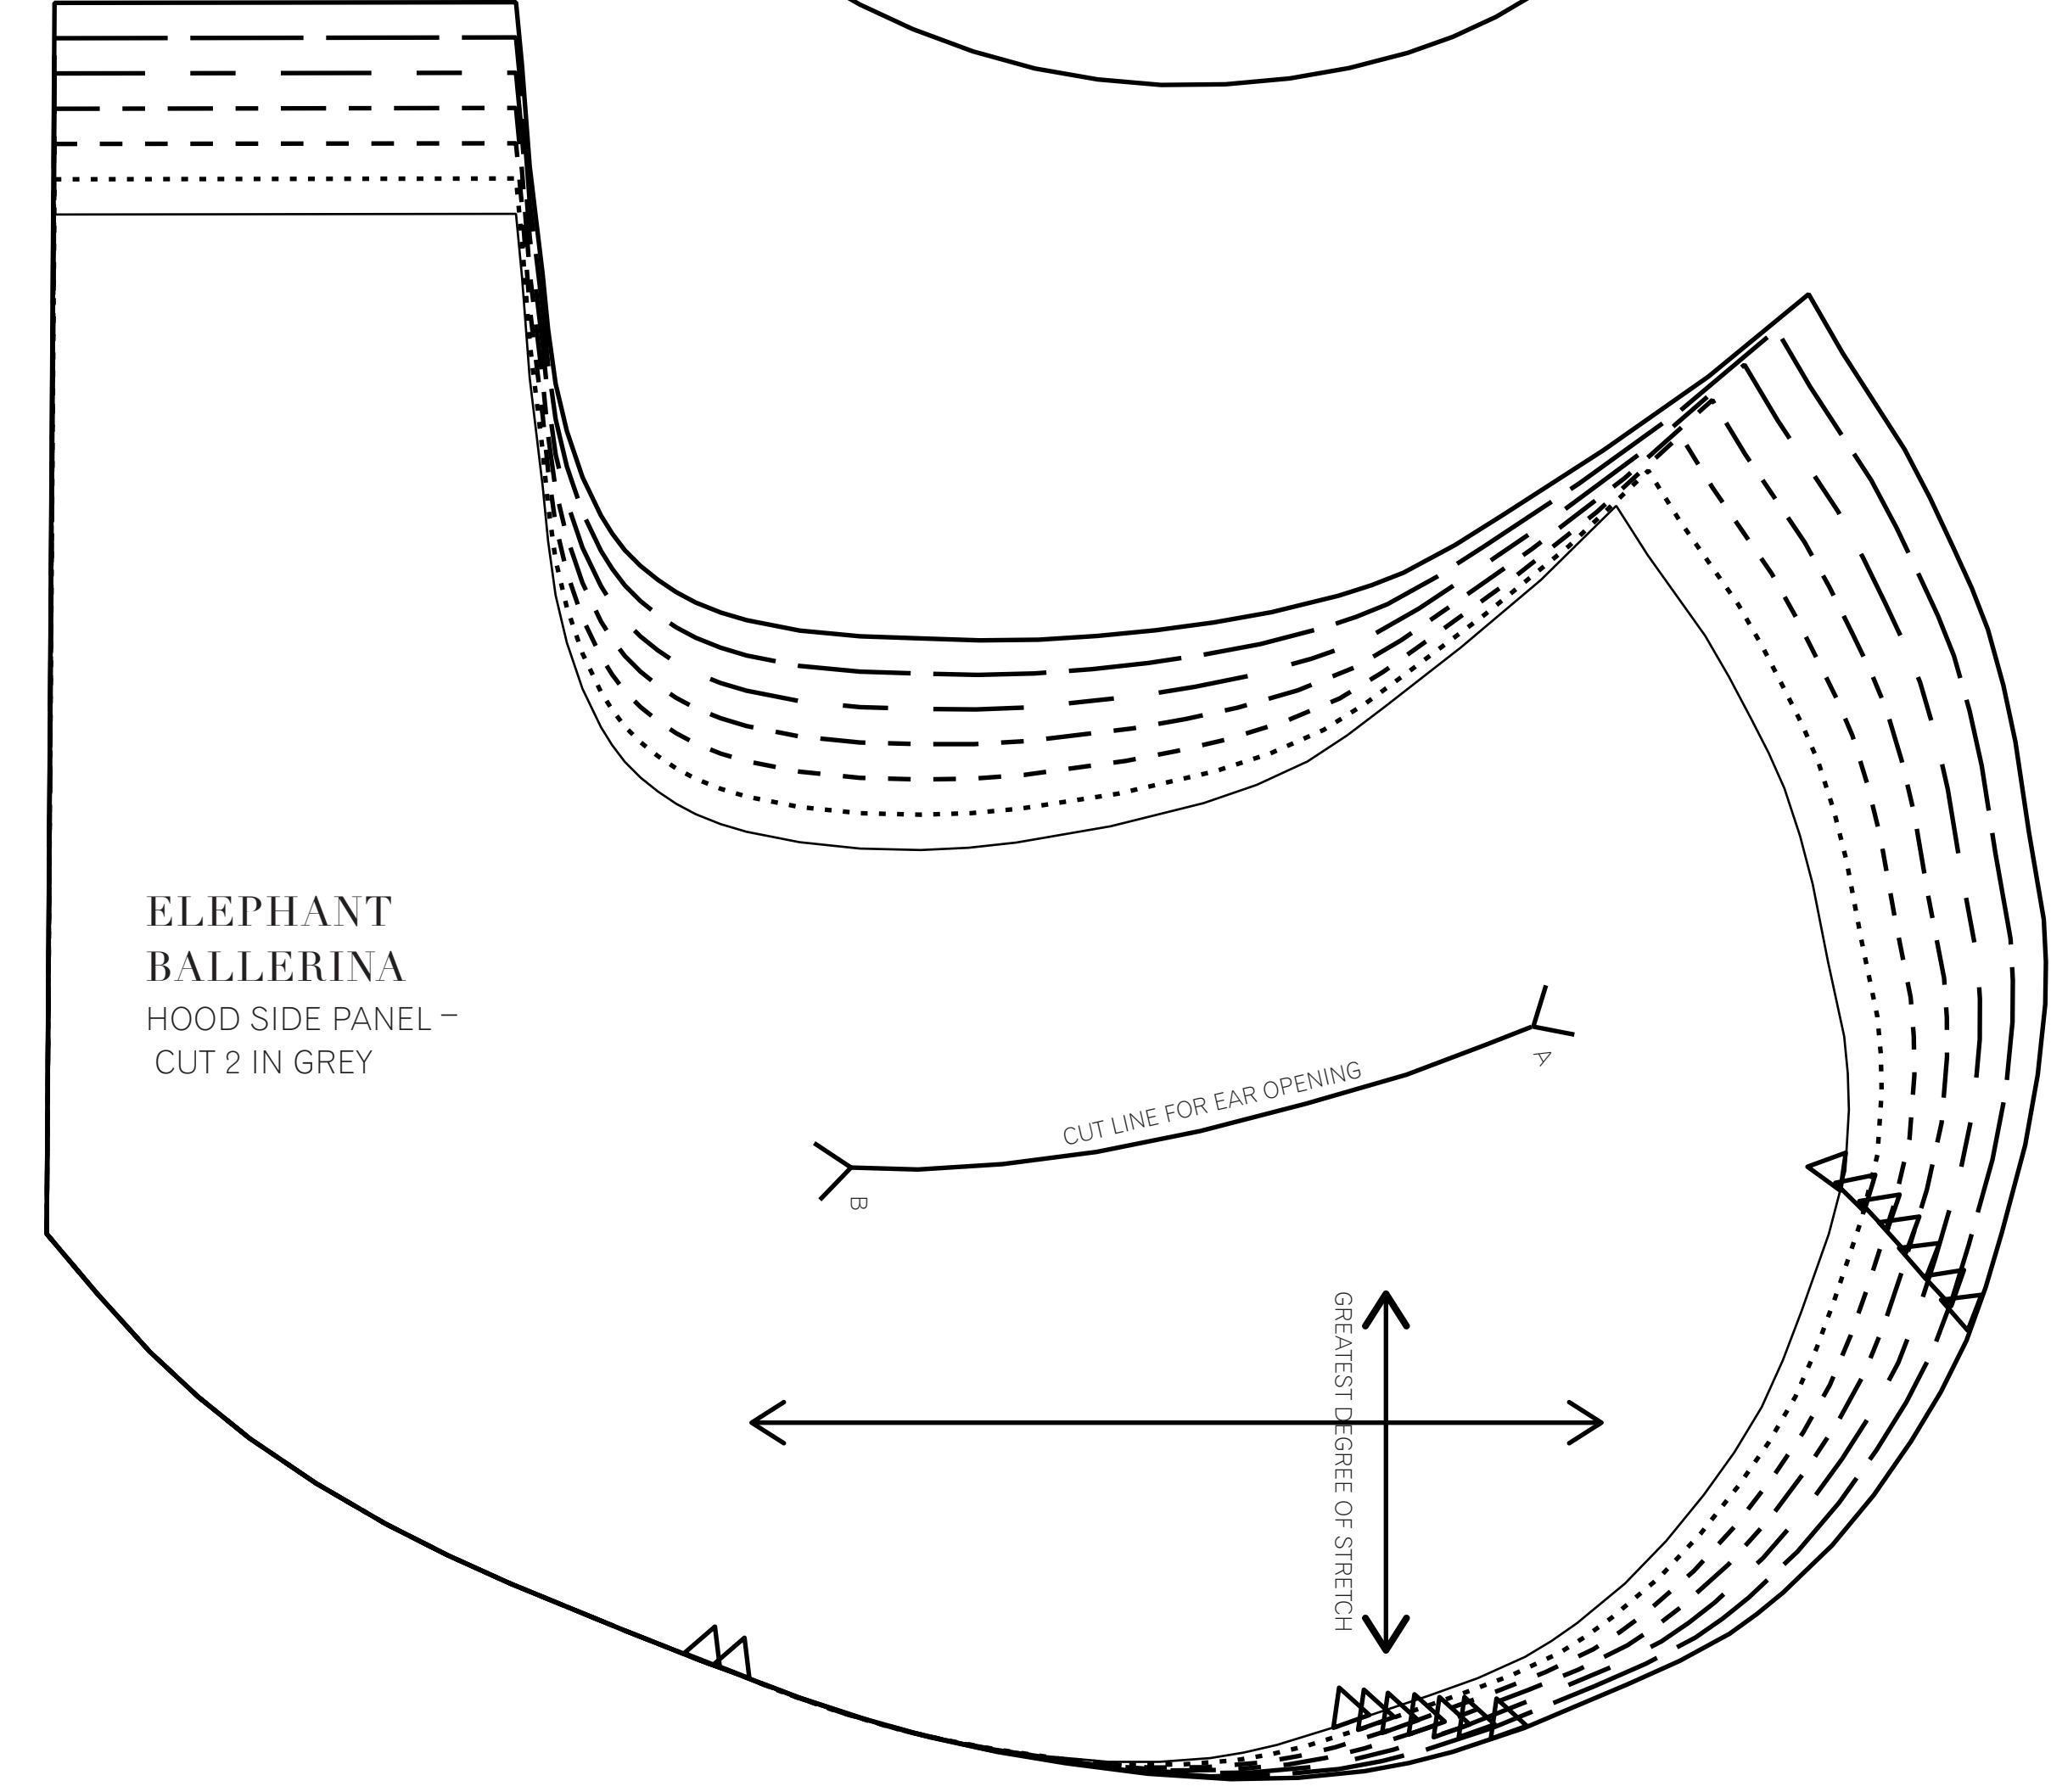

- 4 YEARS
- 5 YEARS
- 6 YEARS
- 7 YEARS
- 8 YEARS
- 9 YEARS
- 10 YEARS

2.5CM (1IN) HEM ALLOWANCE INCLUDED