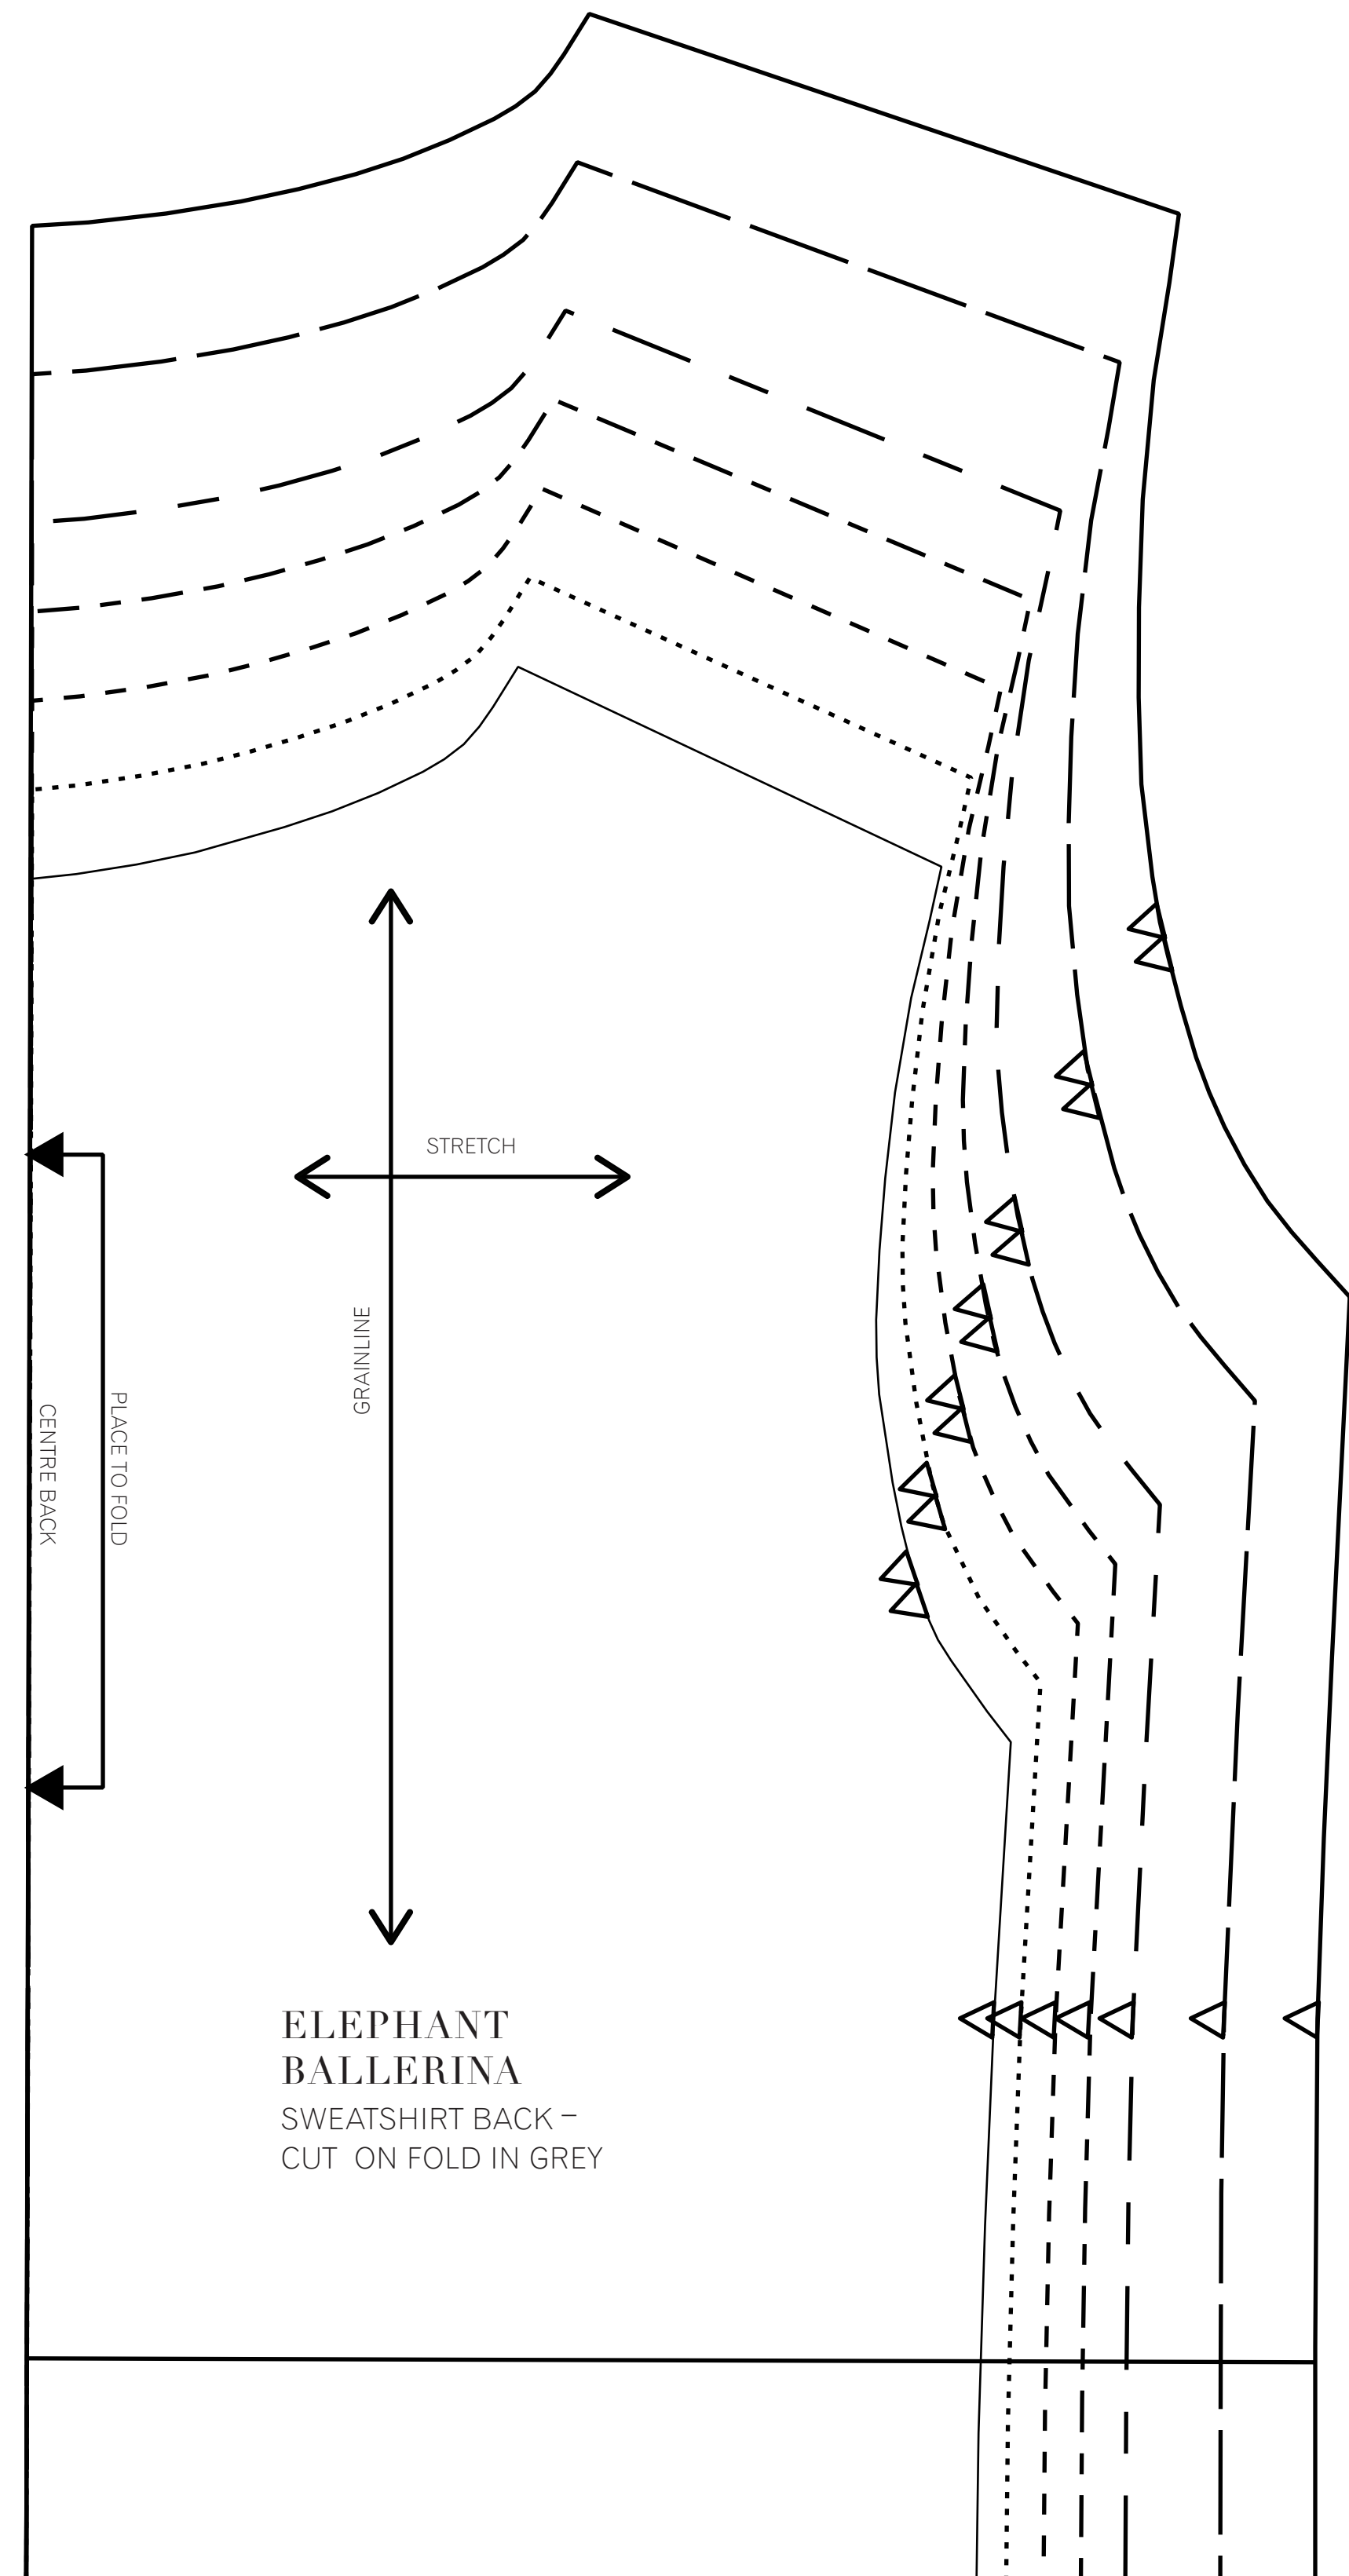

ELEPHANT BALLERINA
SWEATSHIRT FRONT -
CUT ON FOLD
IN GREY