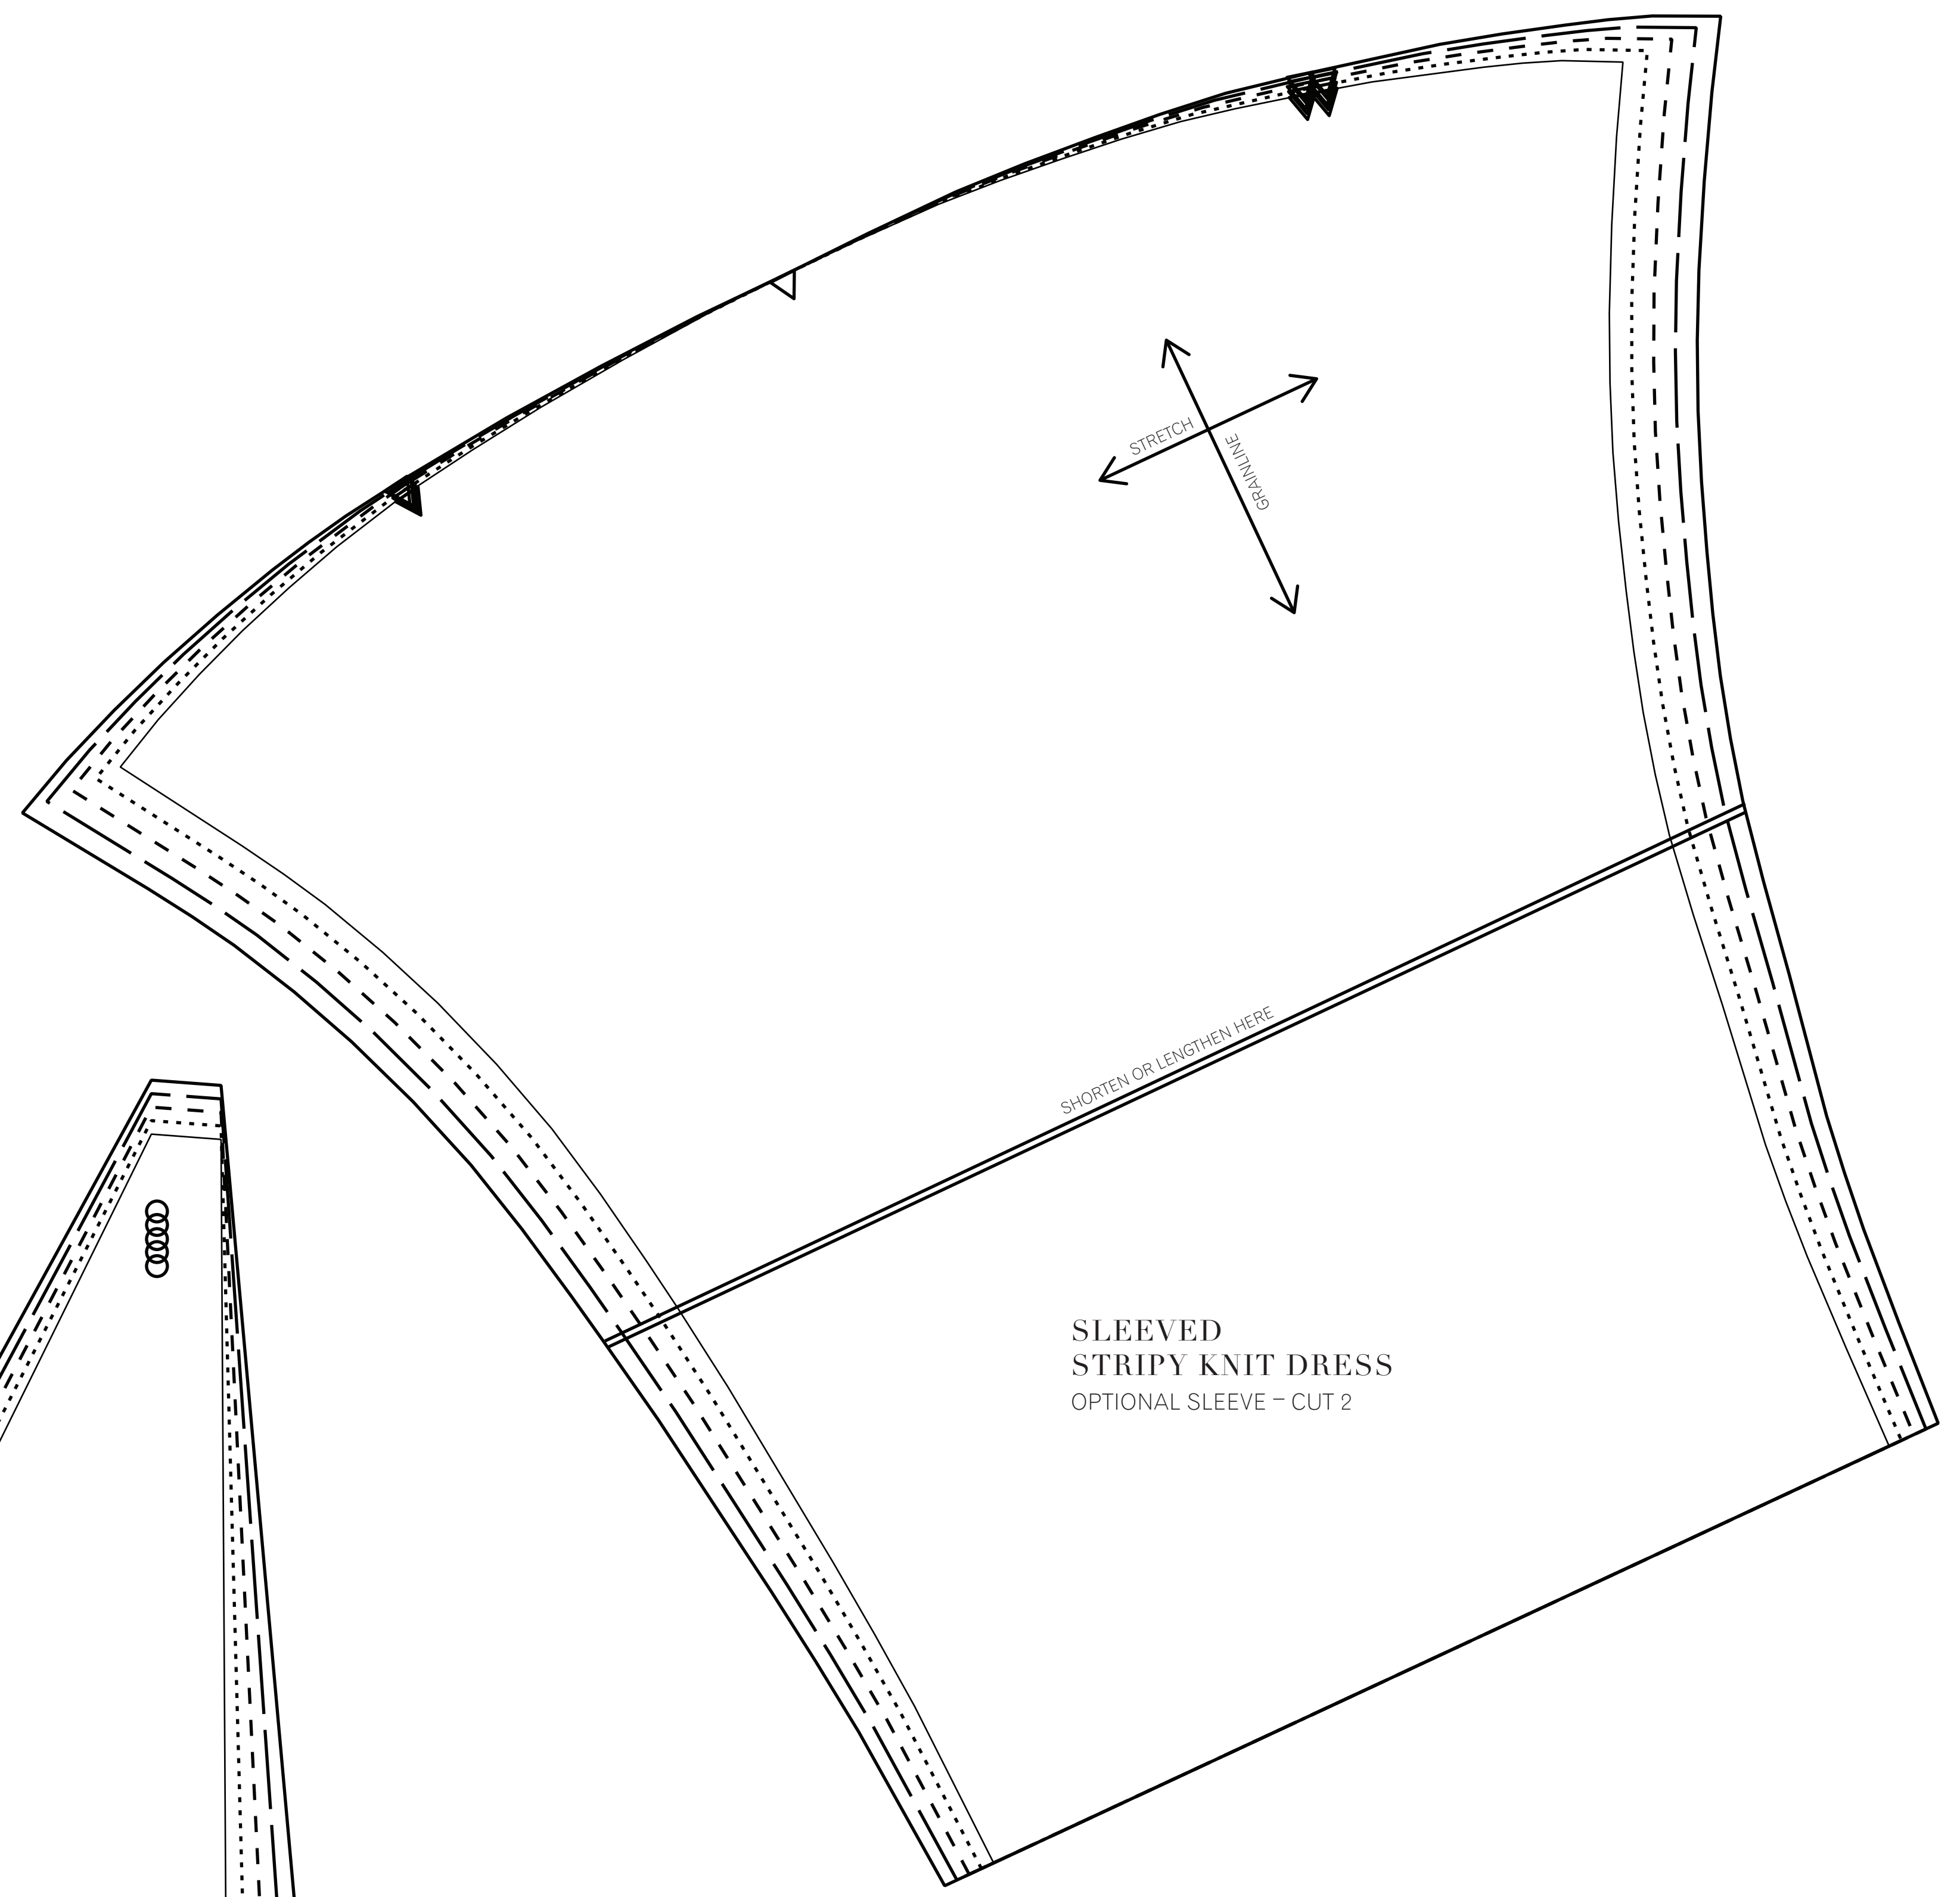

XS	-----
S	-----
M	-----
L	-----