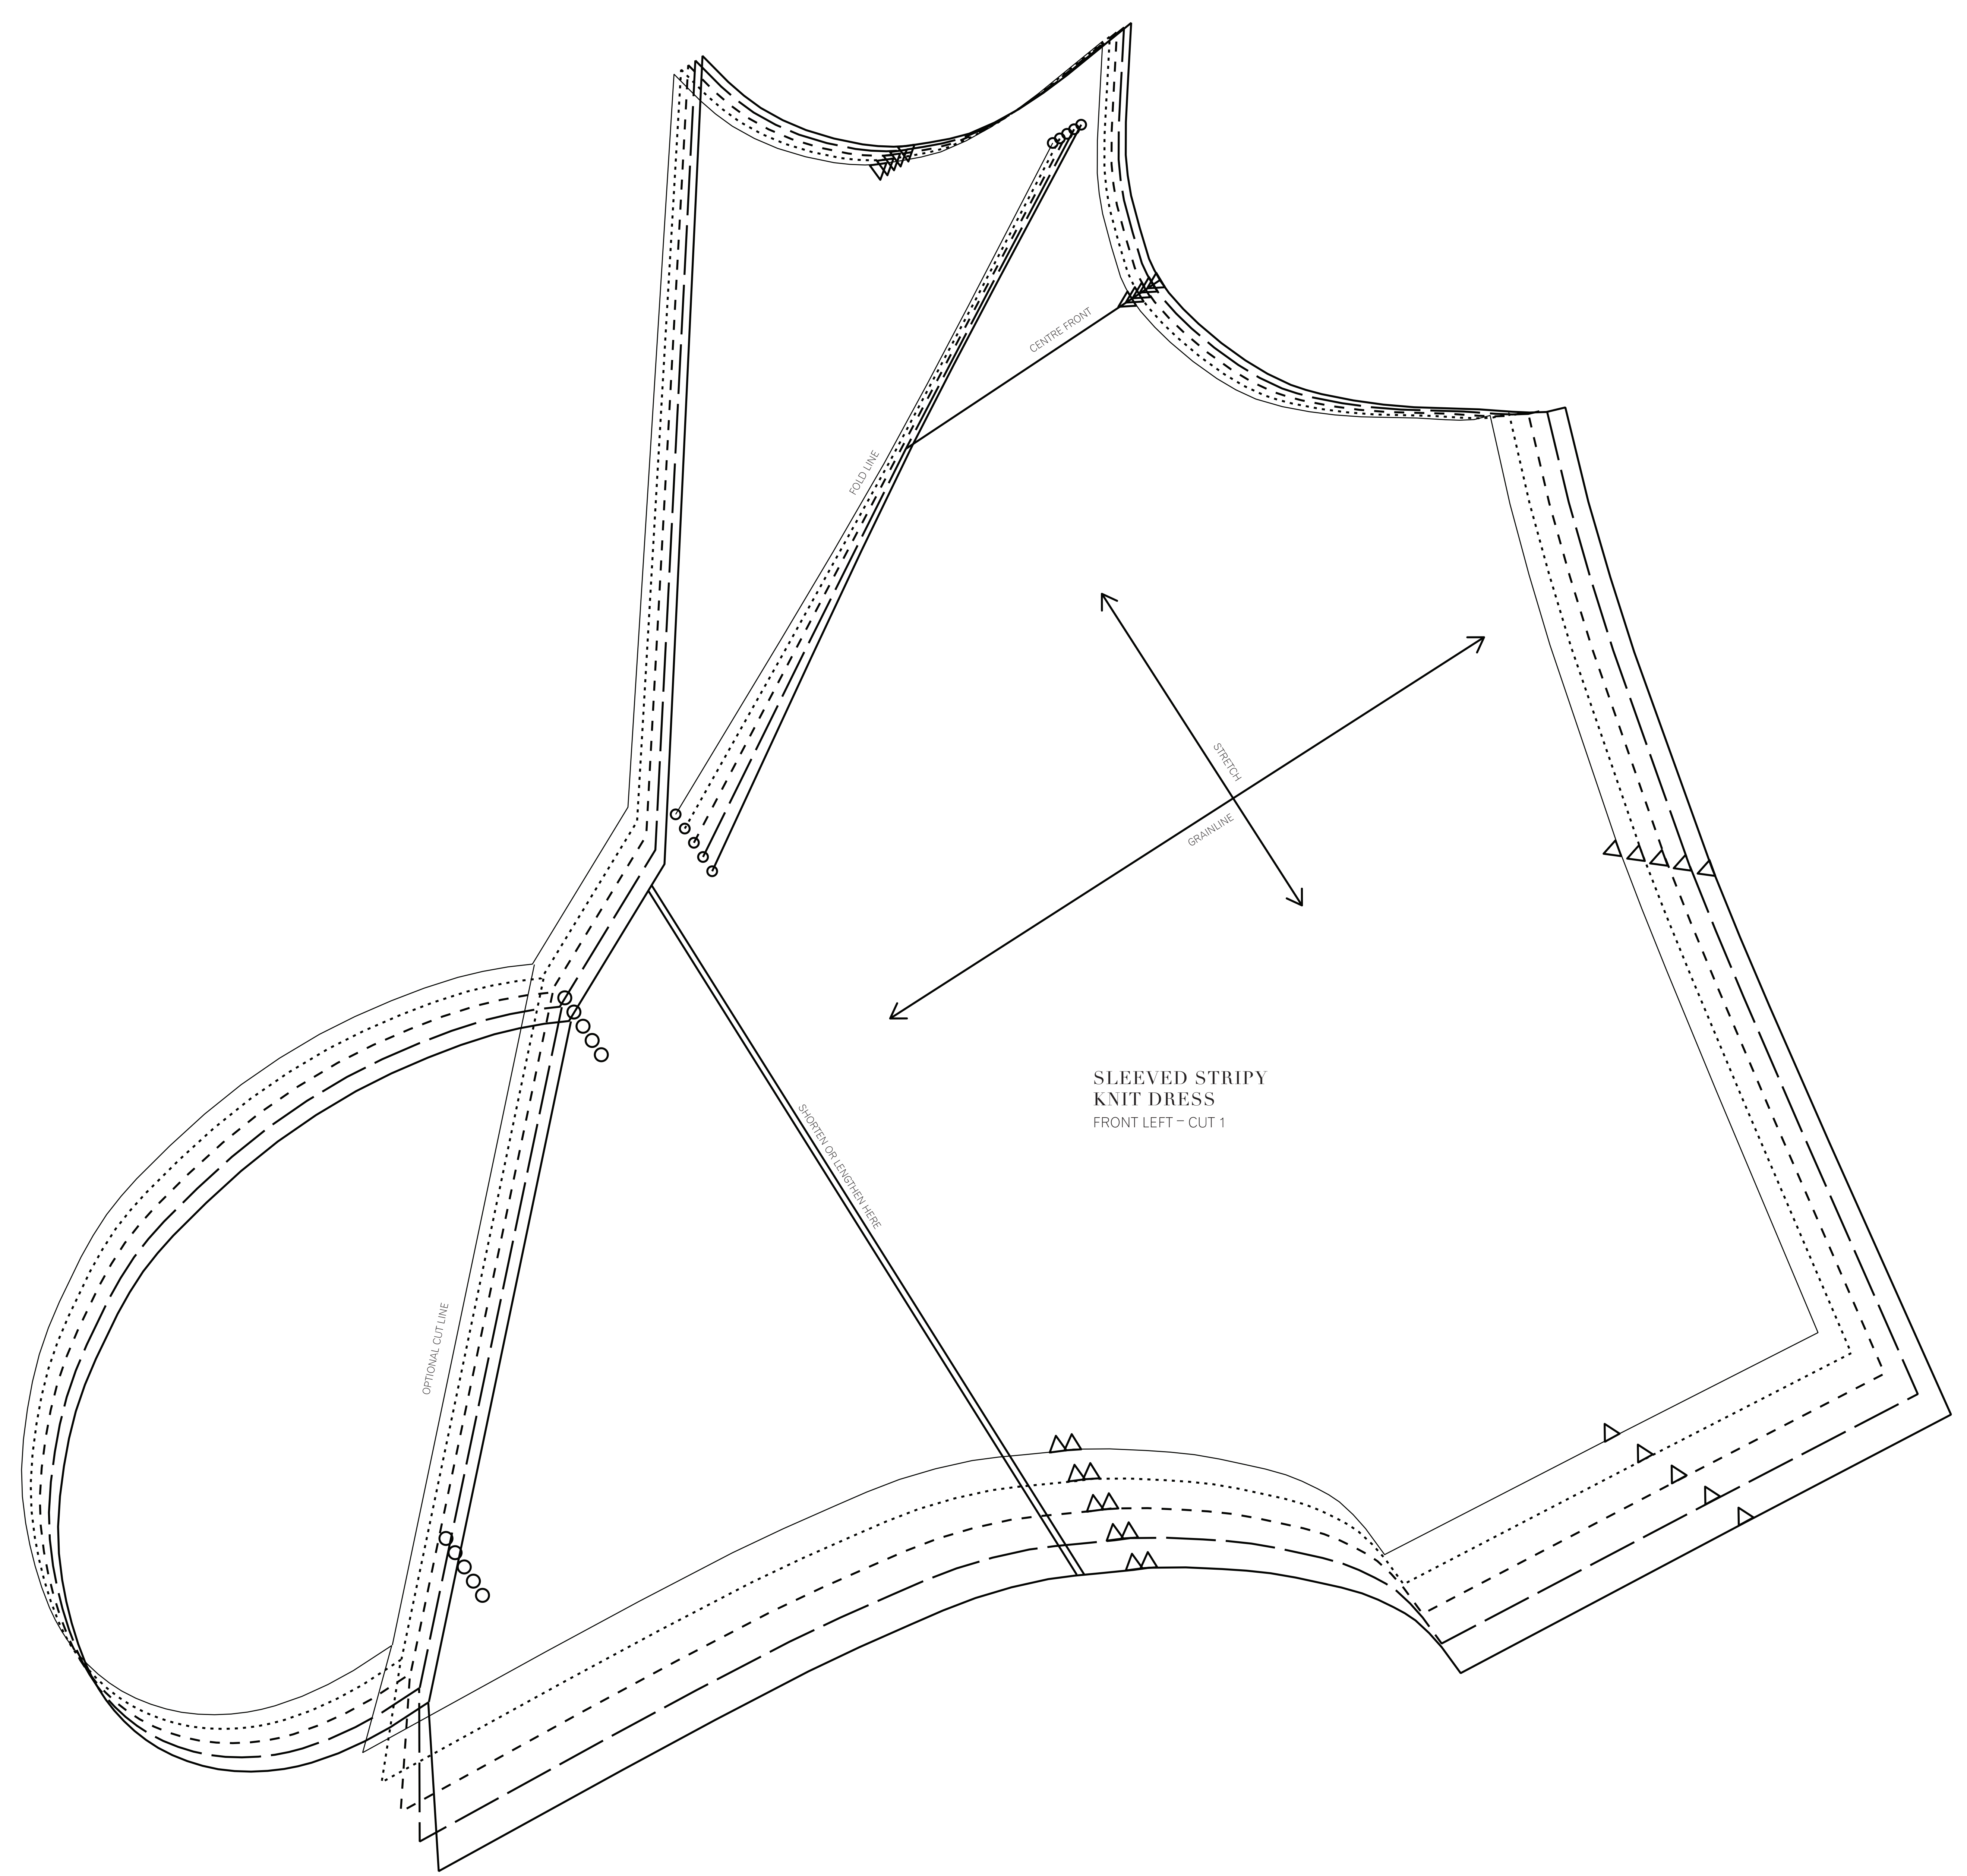

XS	.....
S	-----
M	-----
L	-----

SLEEVED STRIPY
KNIT DRESS
FRONT LEFT - CUT 1