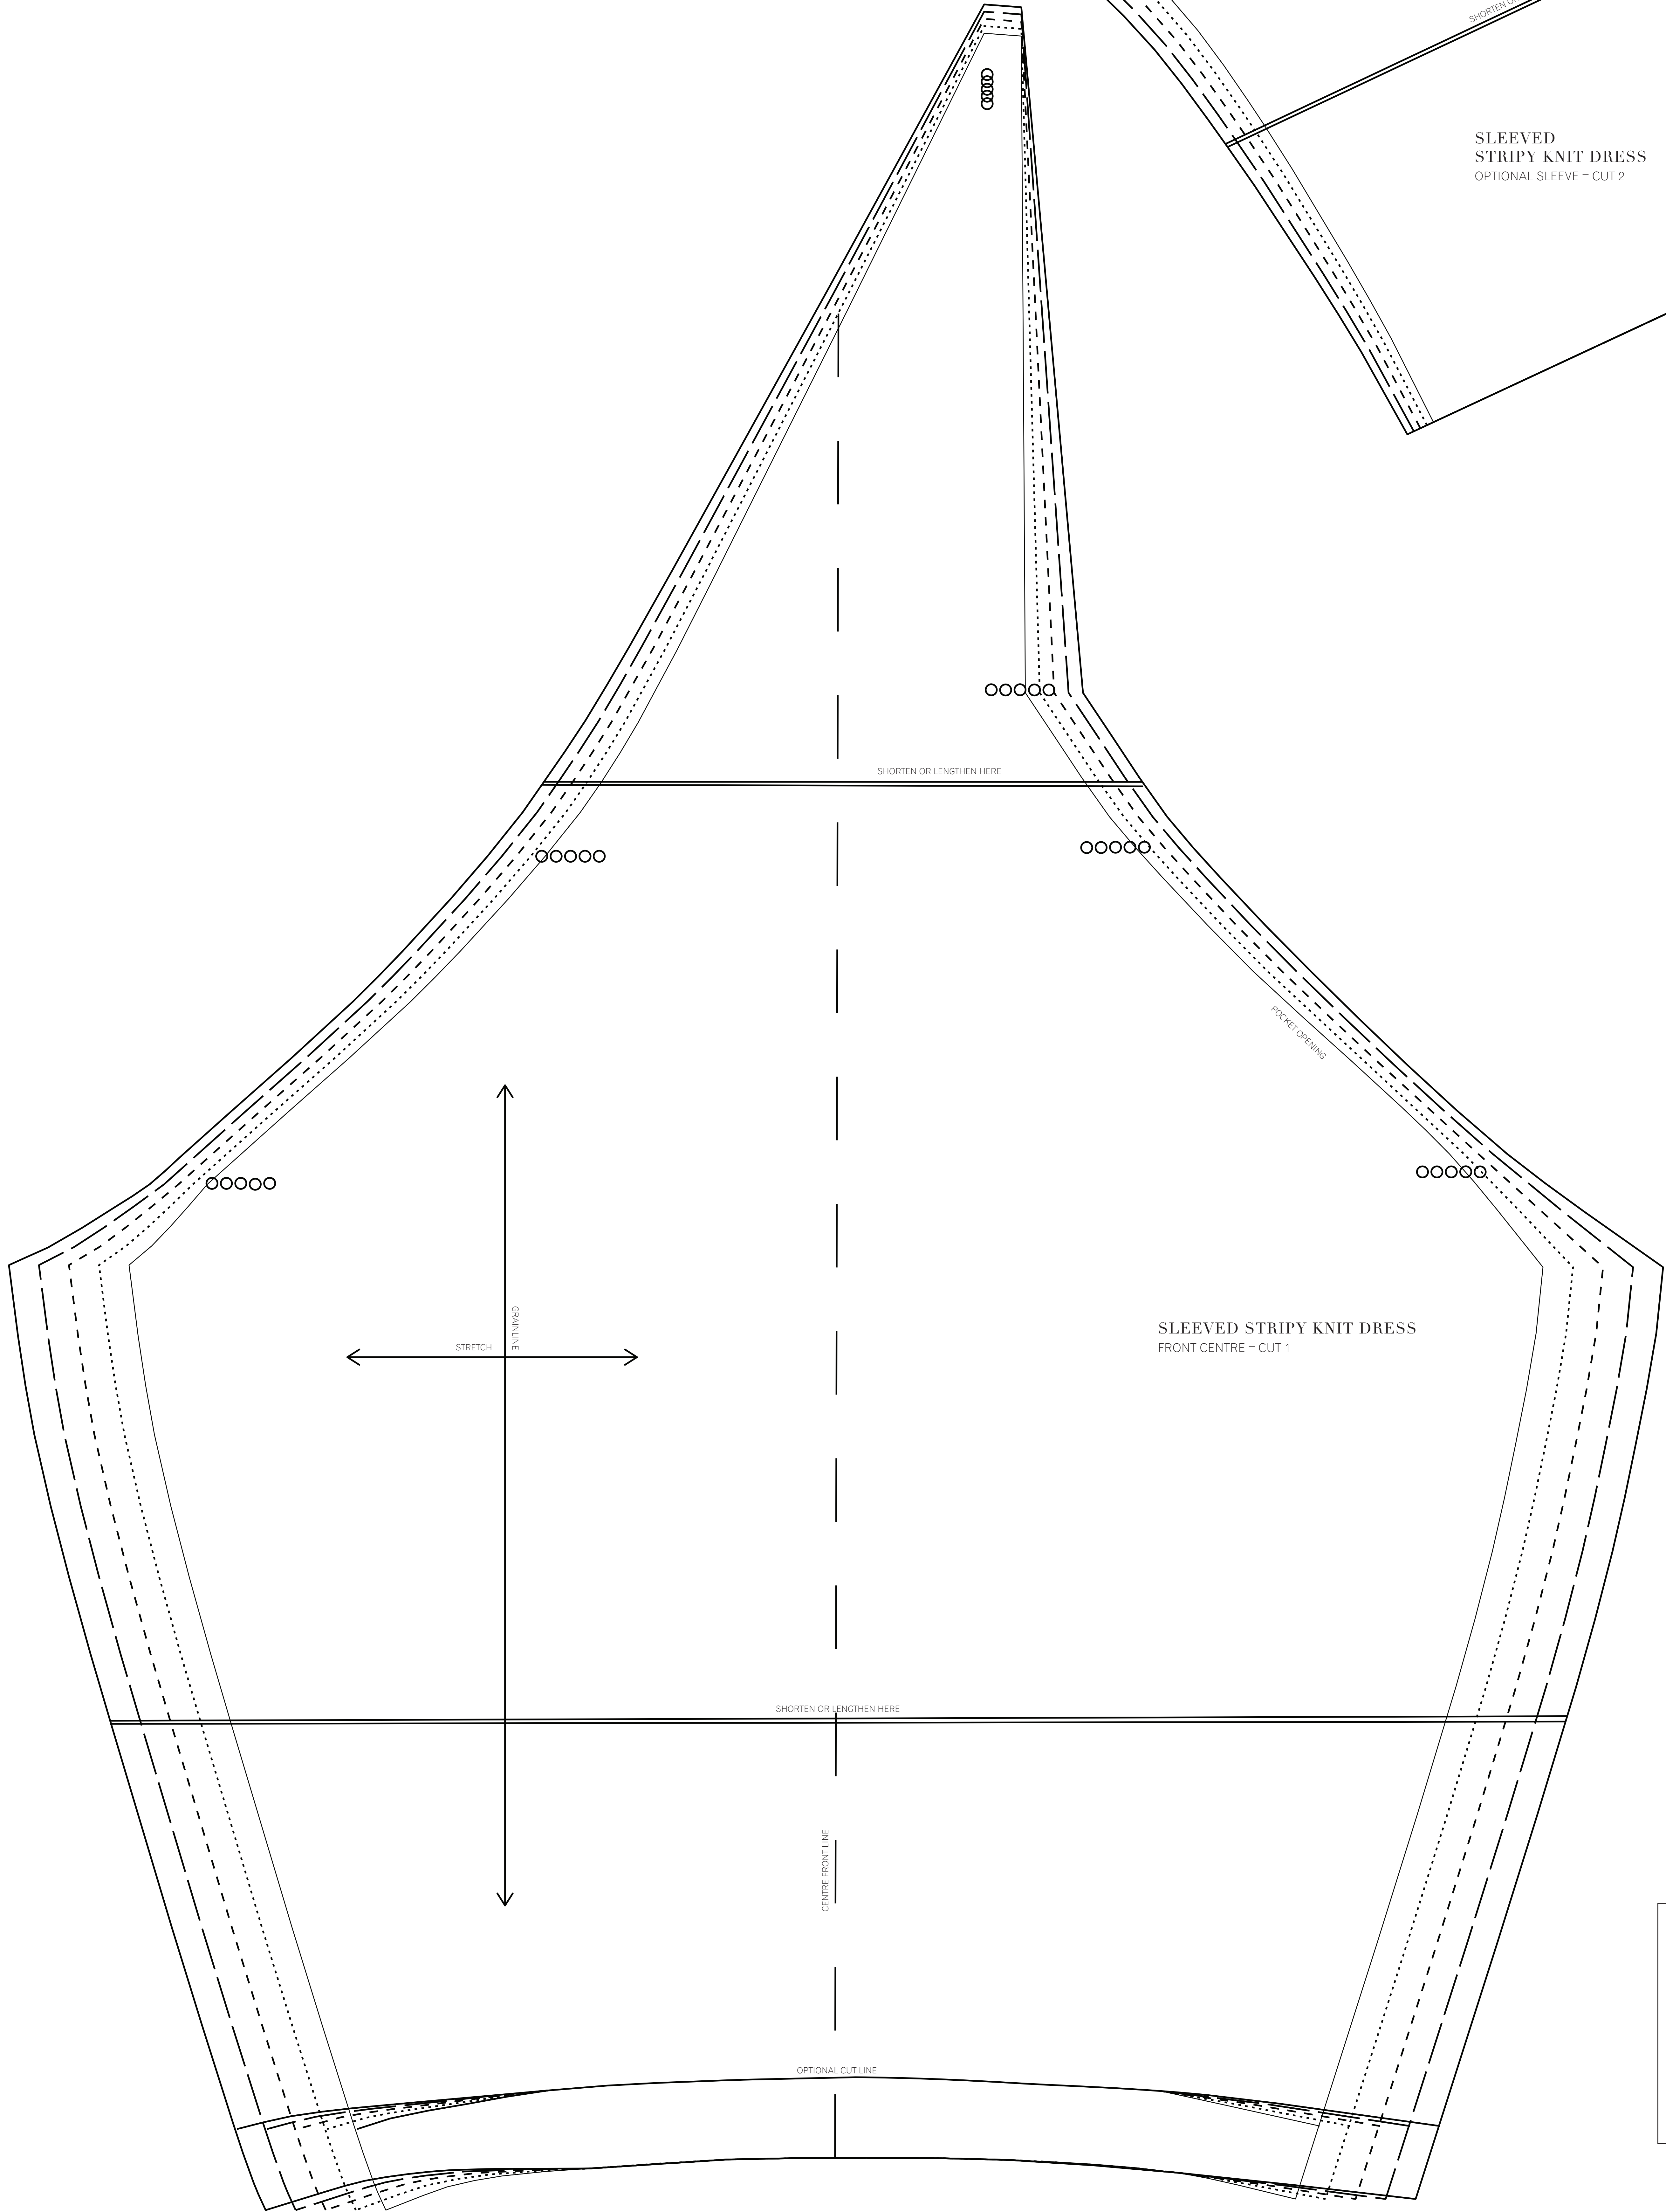

XS	-----
S	-----
M	-----
L	-----