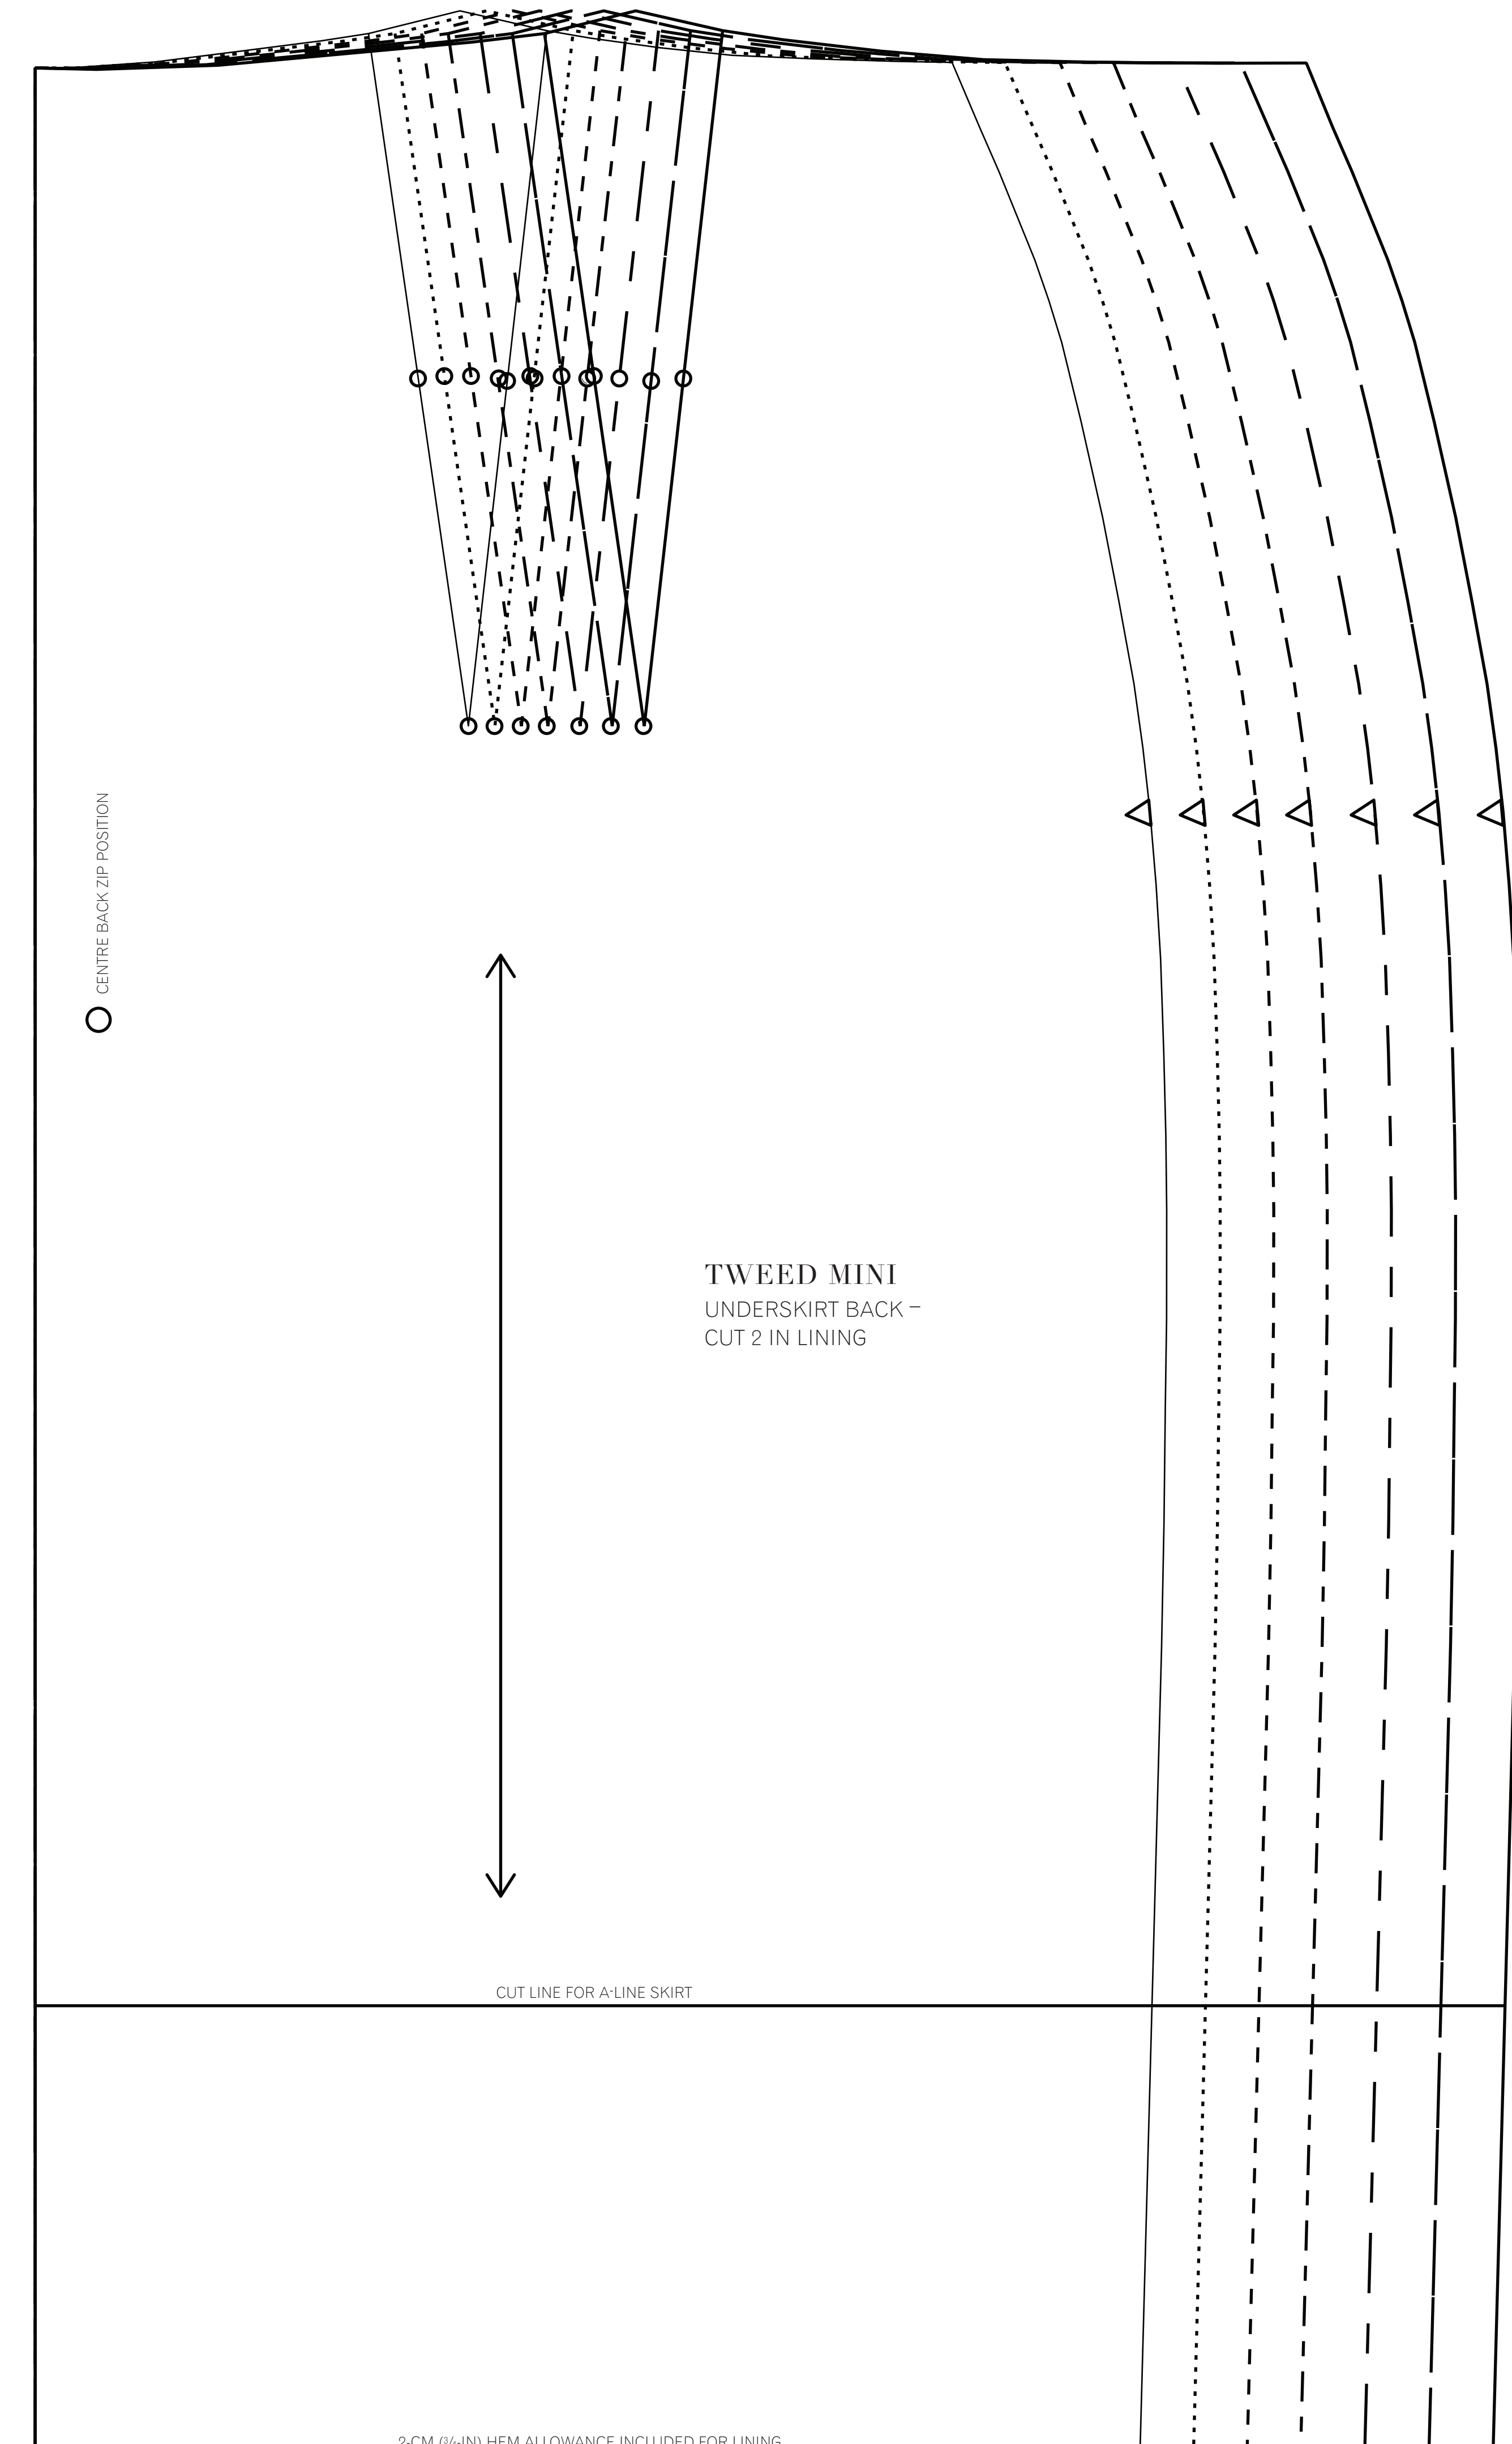

TEST SQUARE
10cm x 10cm
4 inches x 4 inches