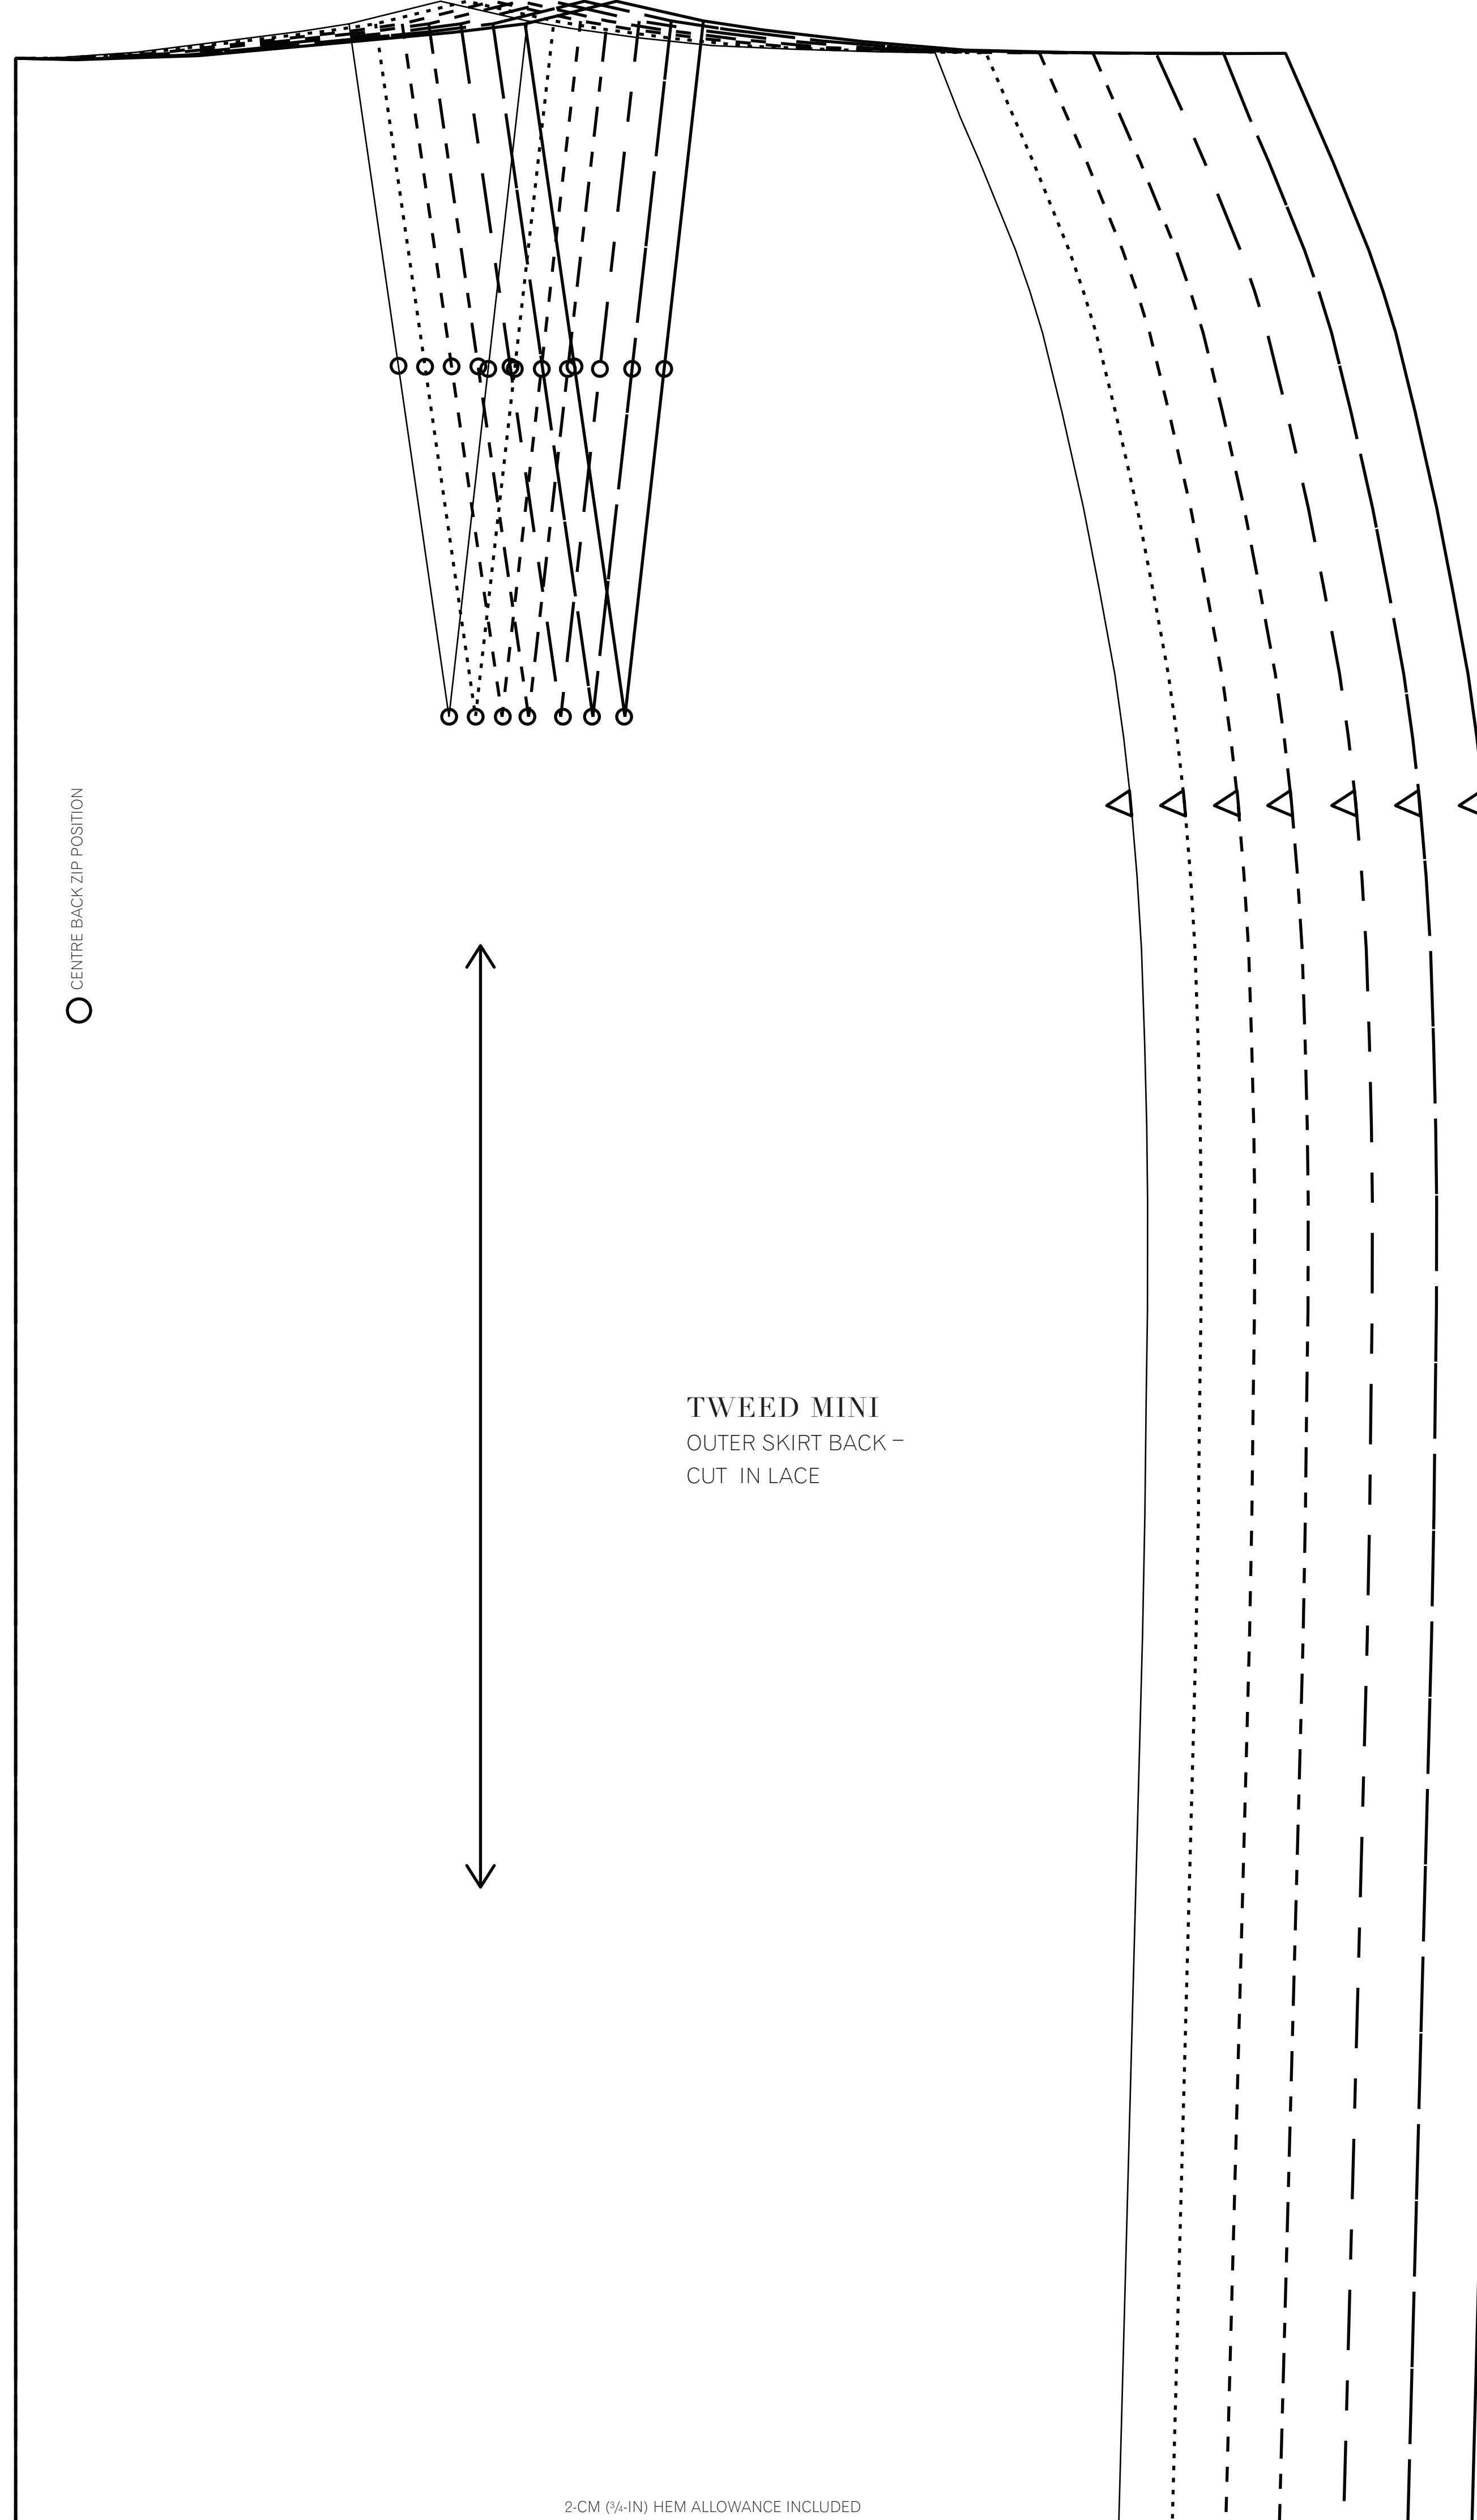

TEST SQUARE
10cm x 10cm
4 inches x 4 inches