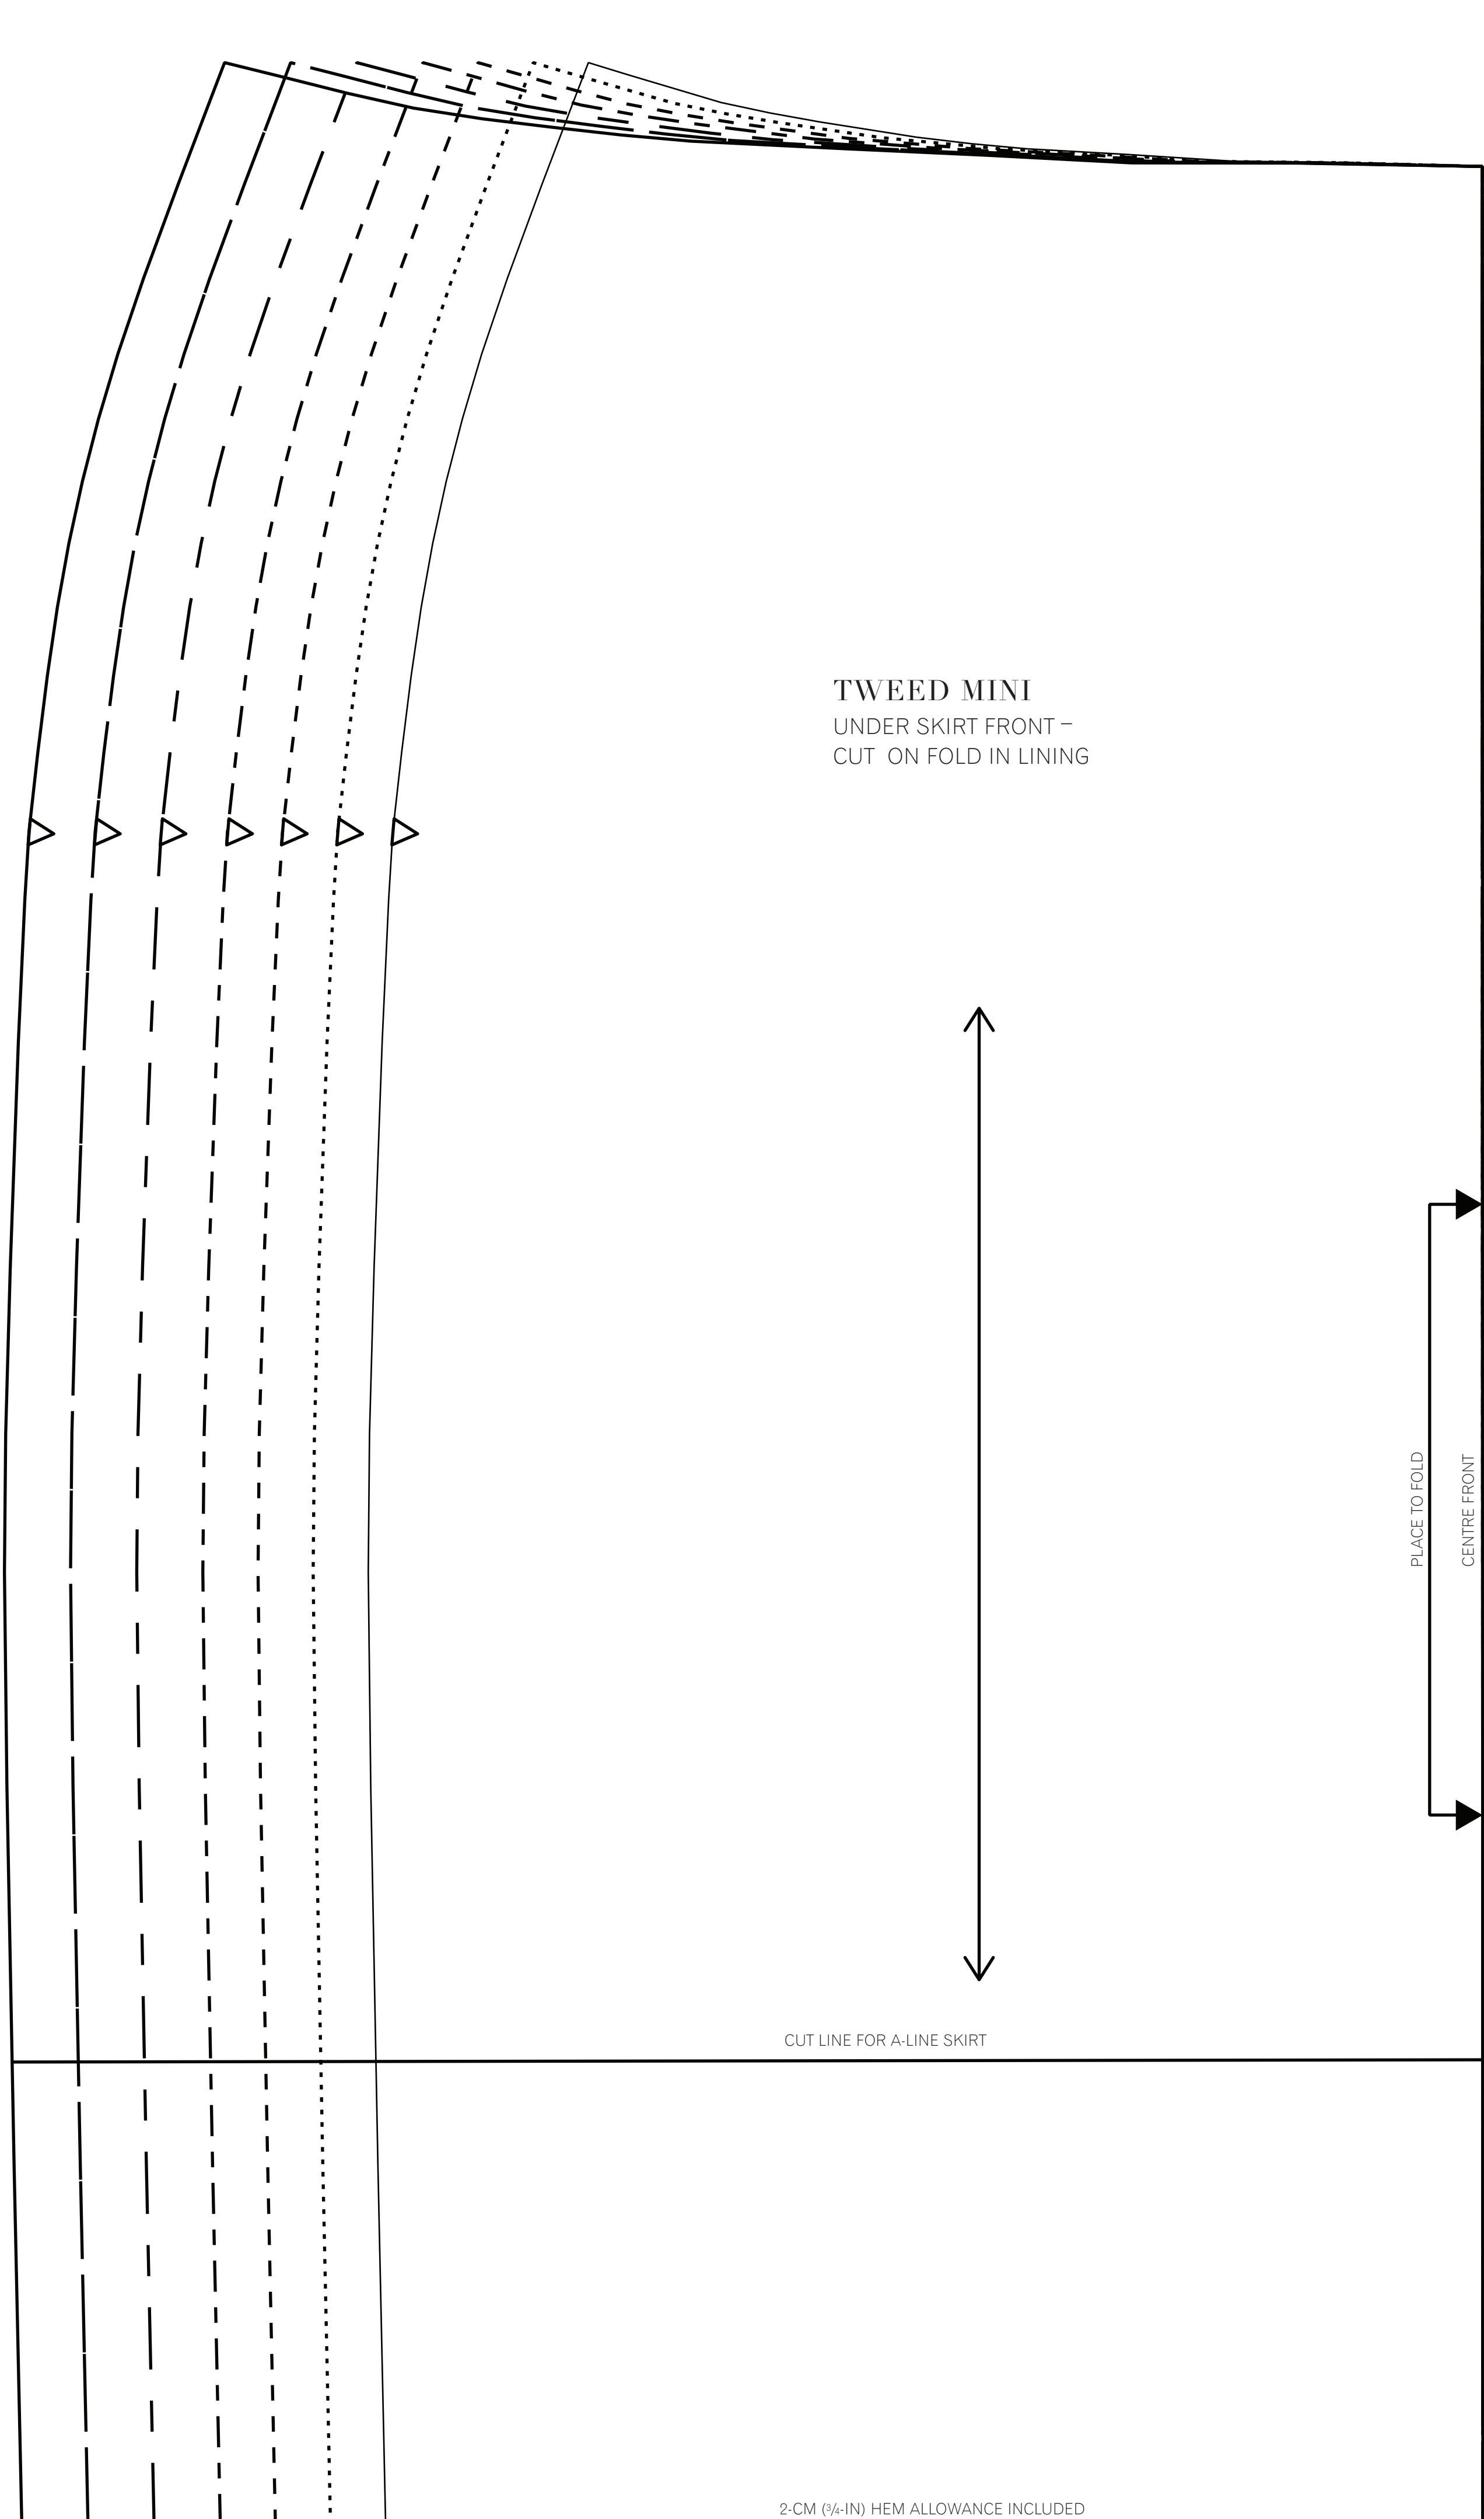

TEST SQUARE
10cm x 10cm
4 inches x 4 inches