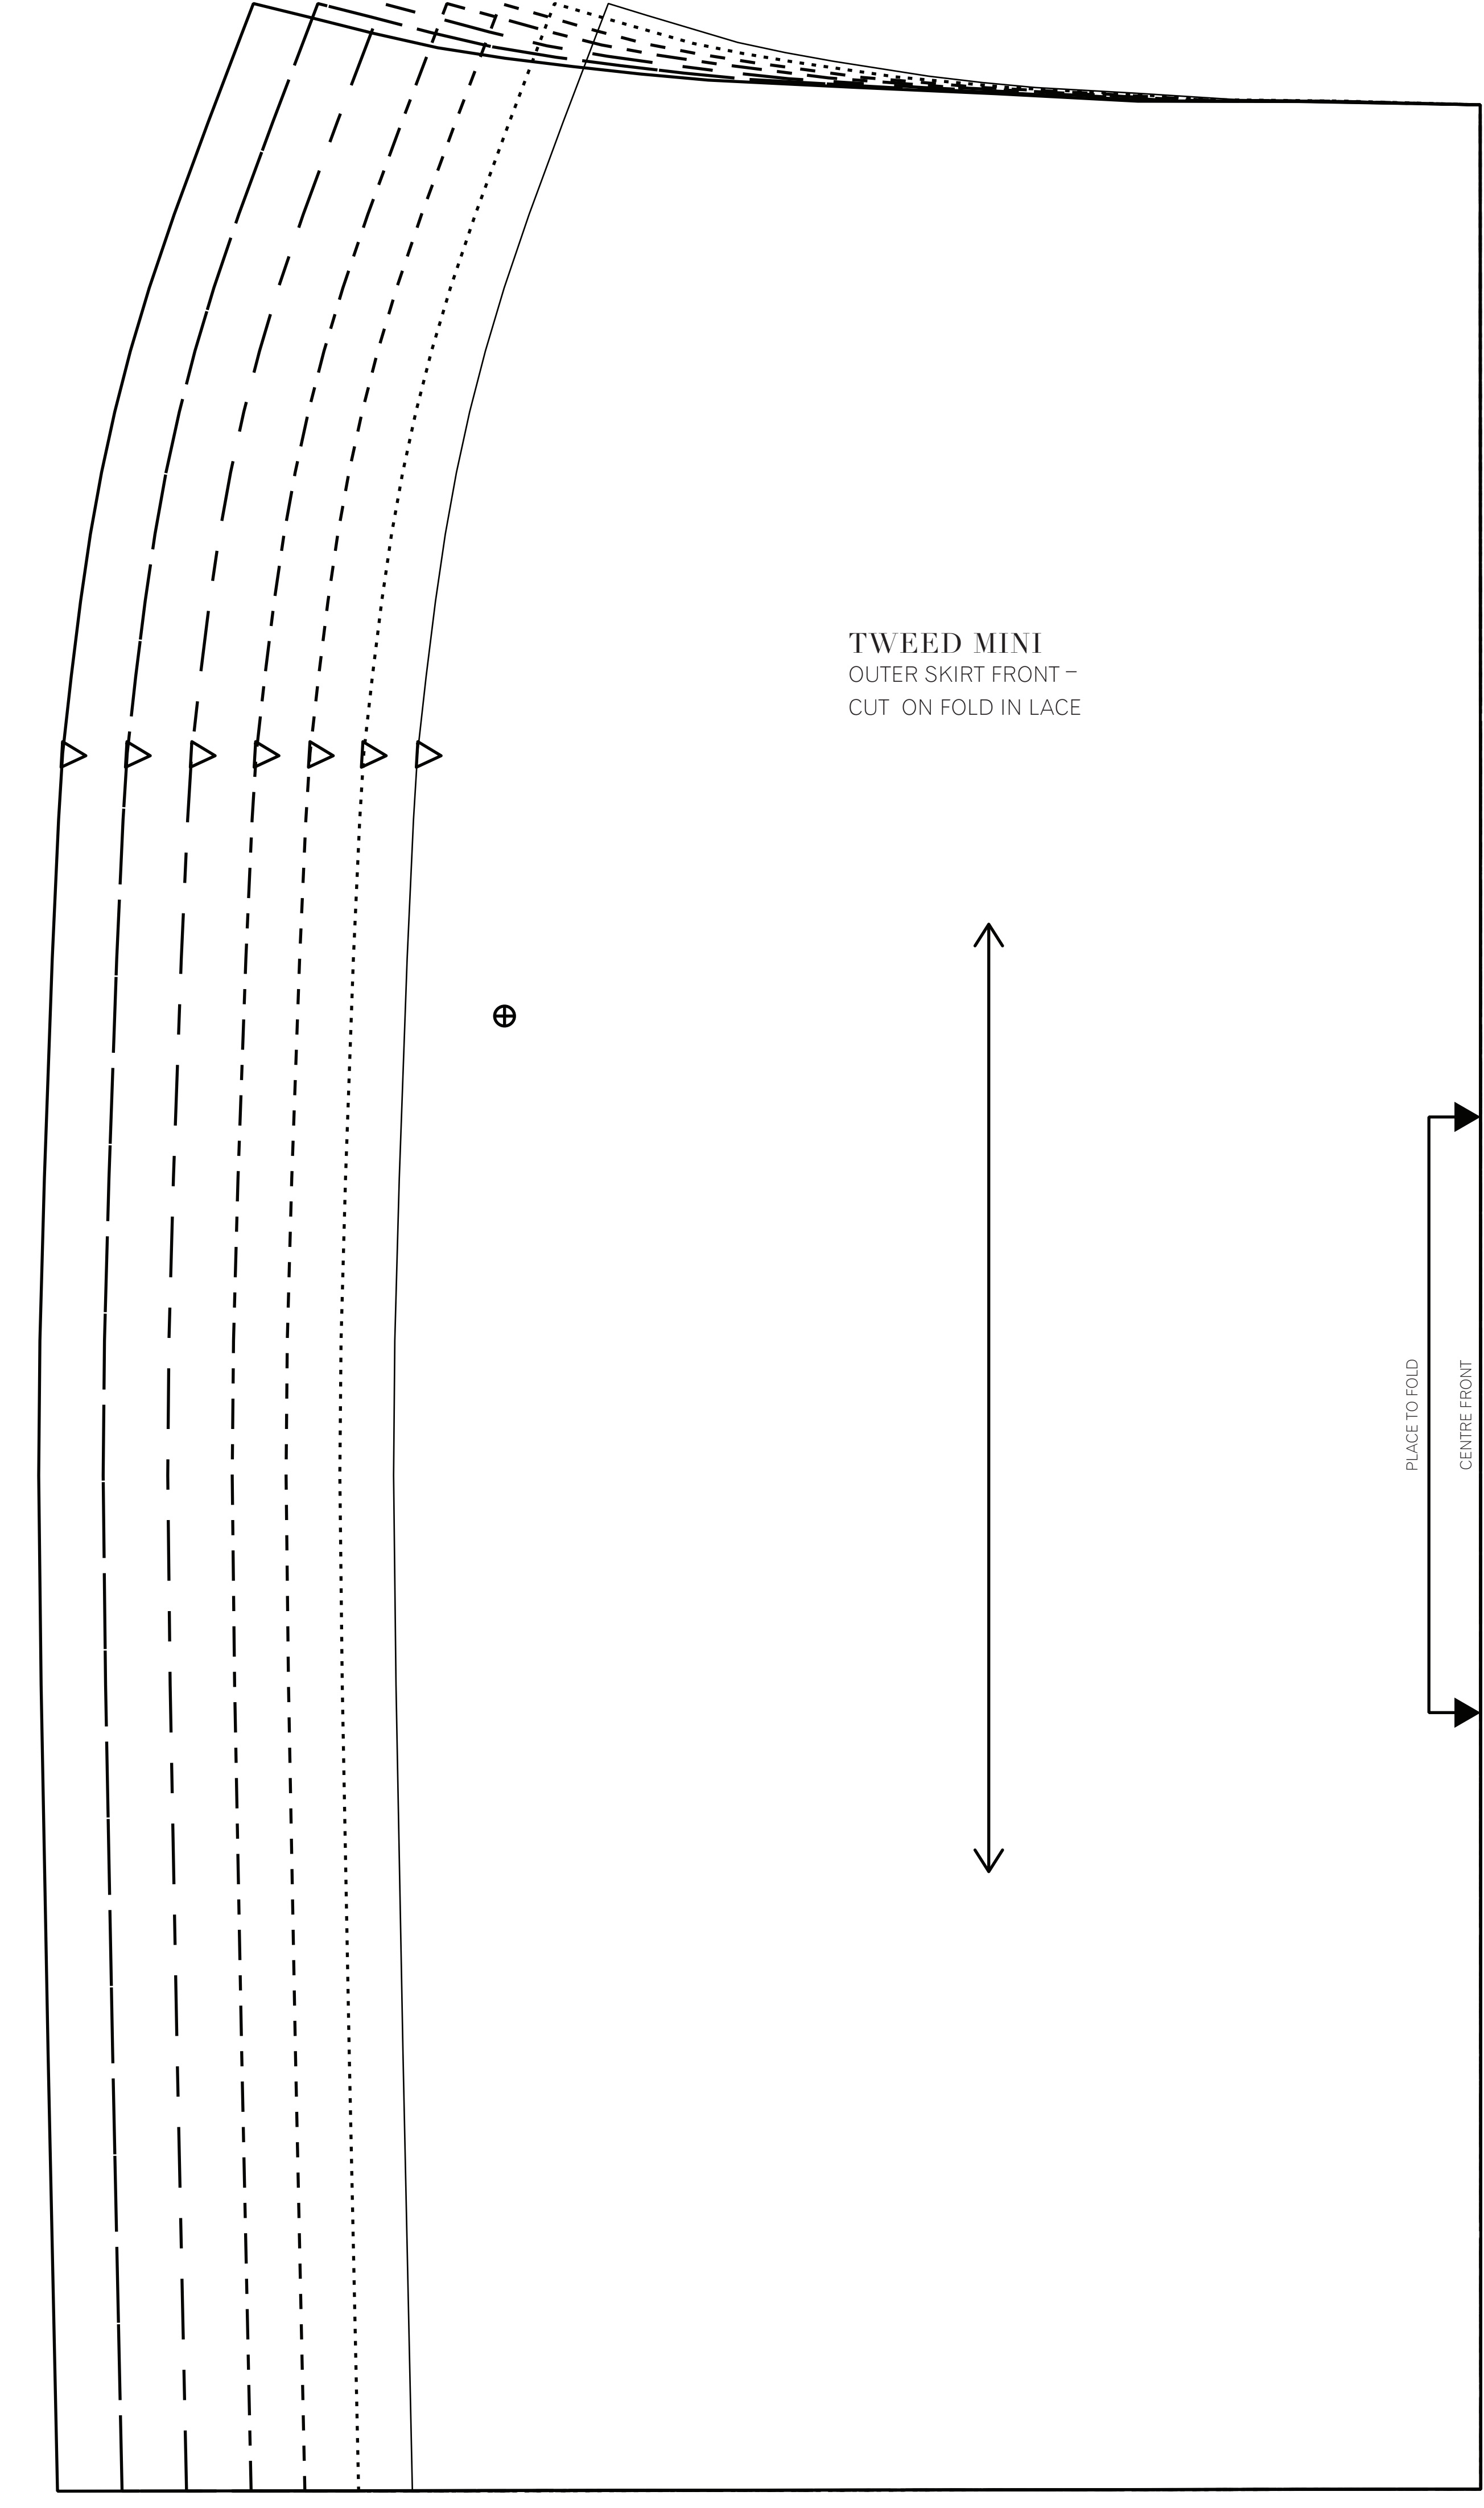

TEST SQUARE
10cm x 10cm
4 inches x 4 inches