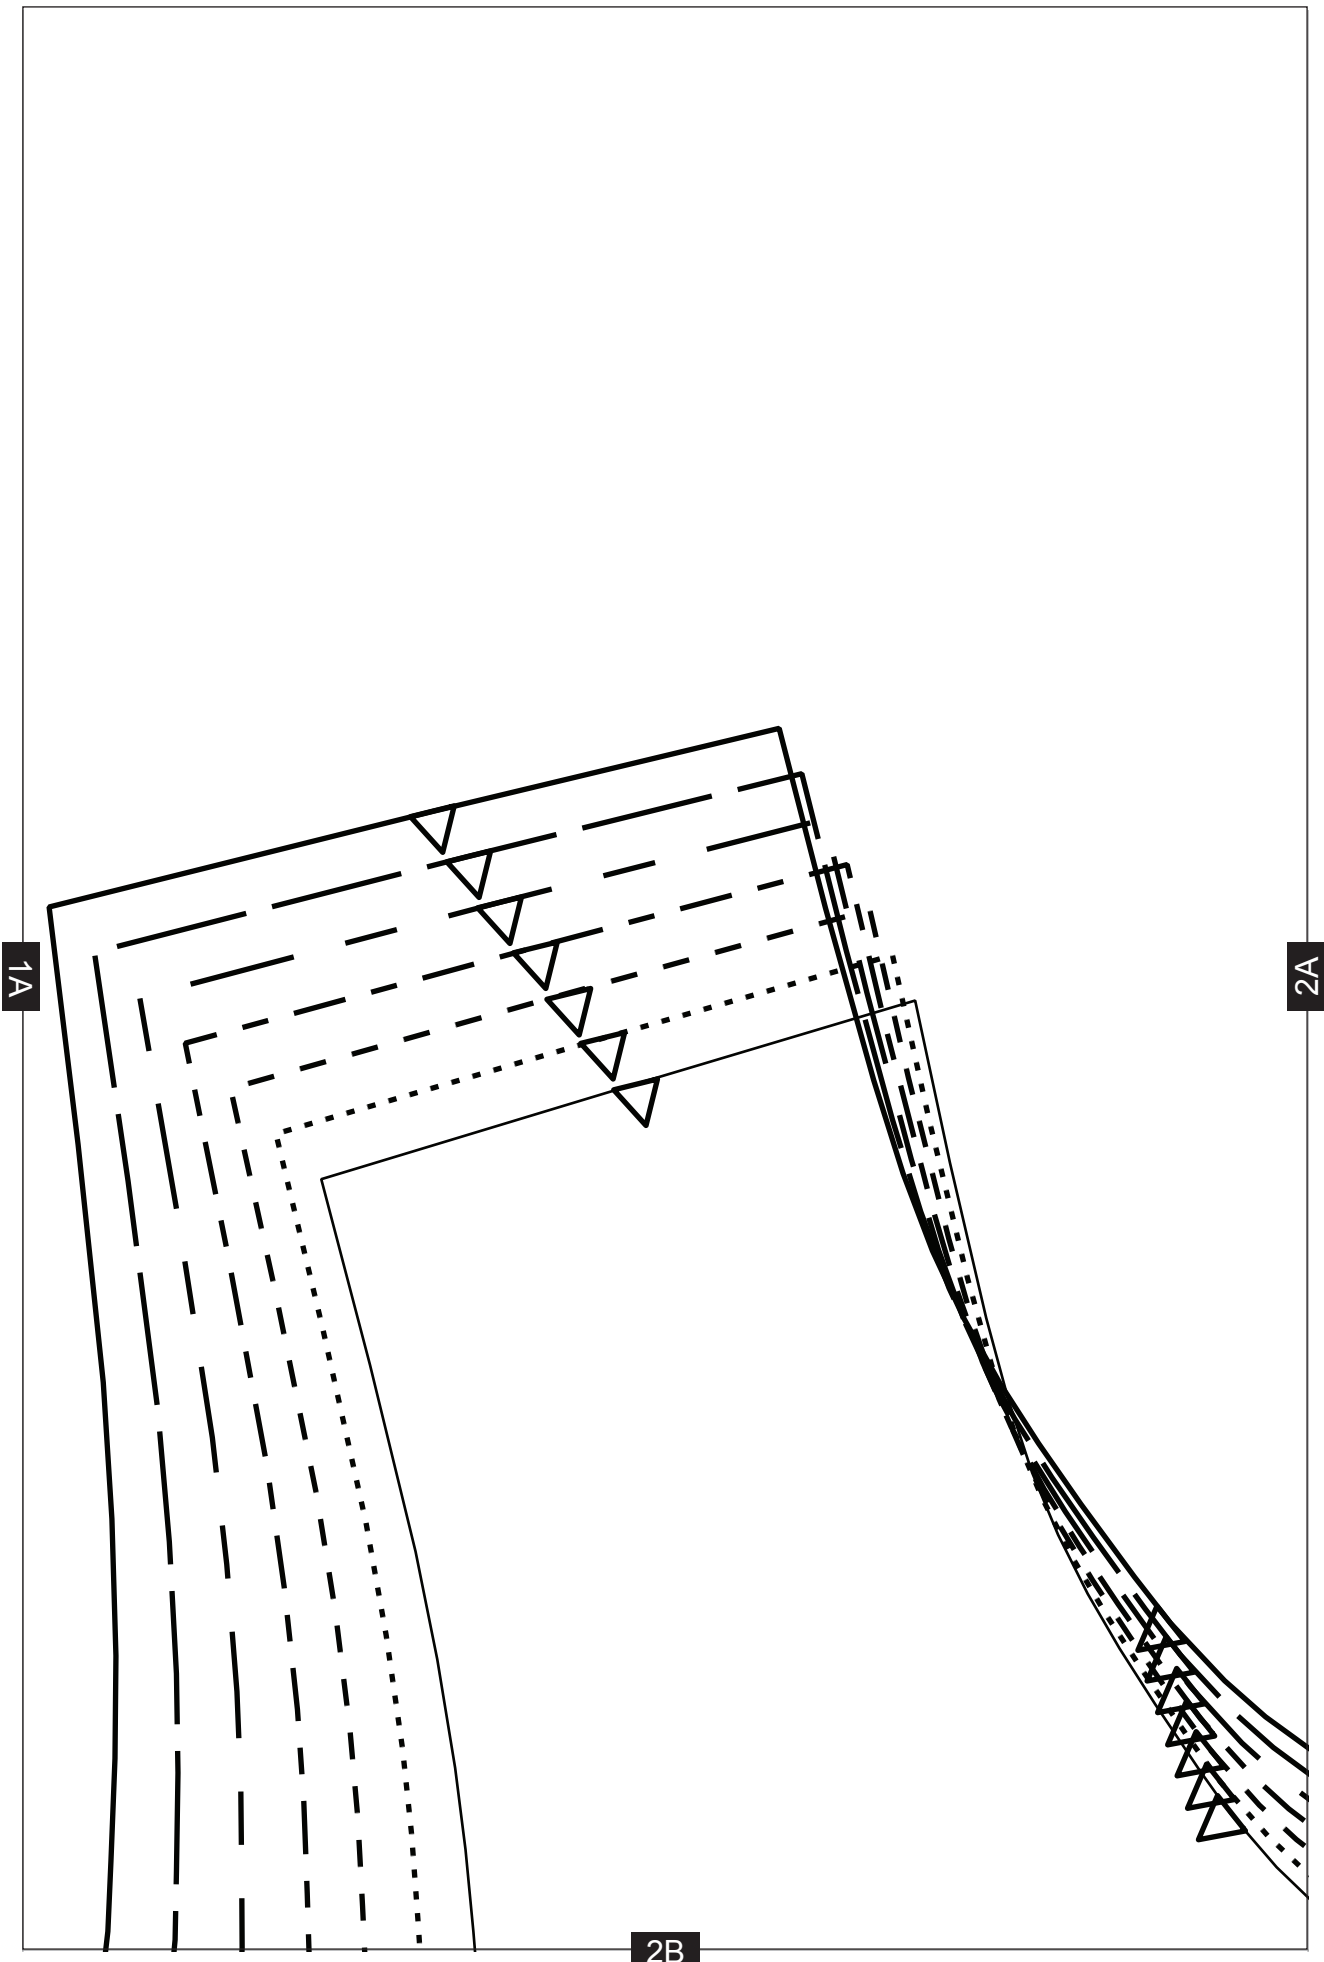

**Sleeveless Shell Top**

Project design © Love Productions 2015  
This design is protected by copyright and  
must not be made for resale.

**TEST SQUARE**  
10cm × 10cm  
4 inches × 4 inches

2A

3A

3B

CENTRE BACK

6A

BUST APEX

6B

6A

PLACE ON FOLD

CENTRE FRONT

3B

CUT LINE FOR SHELL TOP