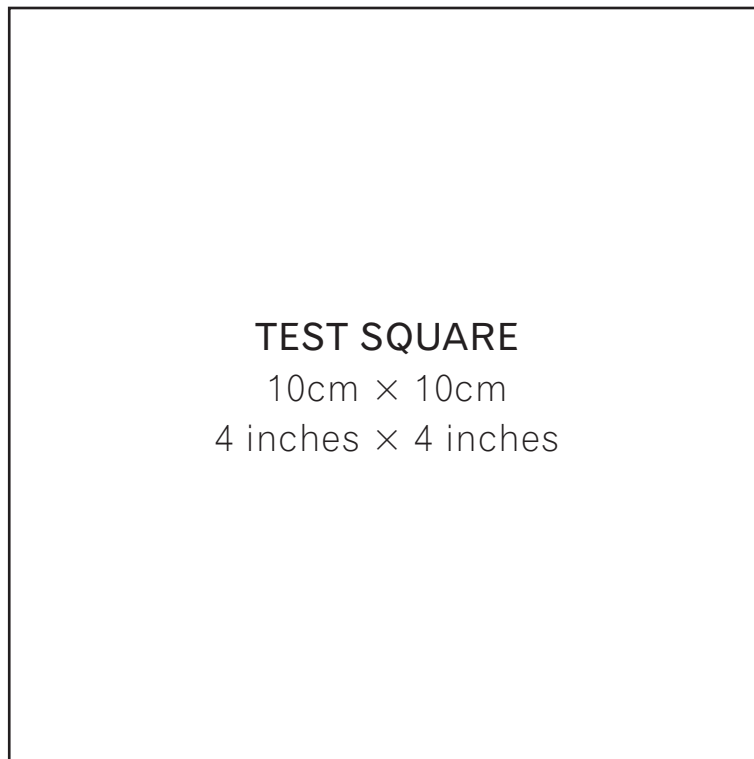

**Sleeveless Shell Top**

Project design © Love Productions 2015  
This design is protected by copyright and  
must not be made for resale.

**TEST SQUARE**  
10cm × 10cm  
4 inches × 4 inches

2A

3A

3B

CENTRE BACK