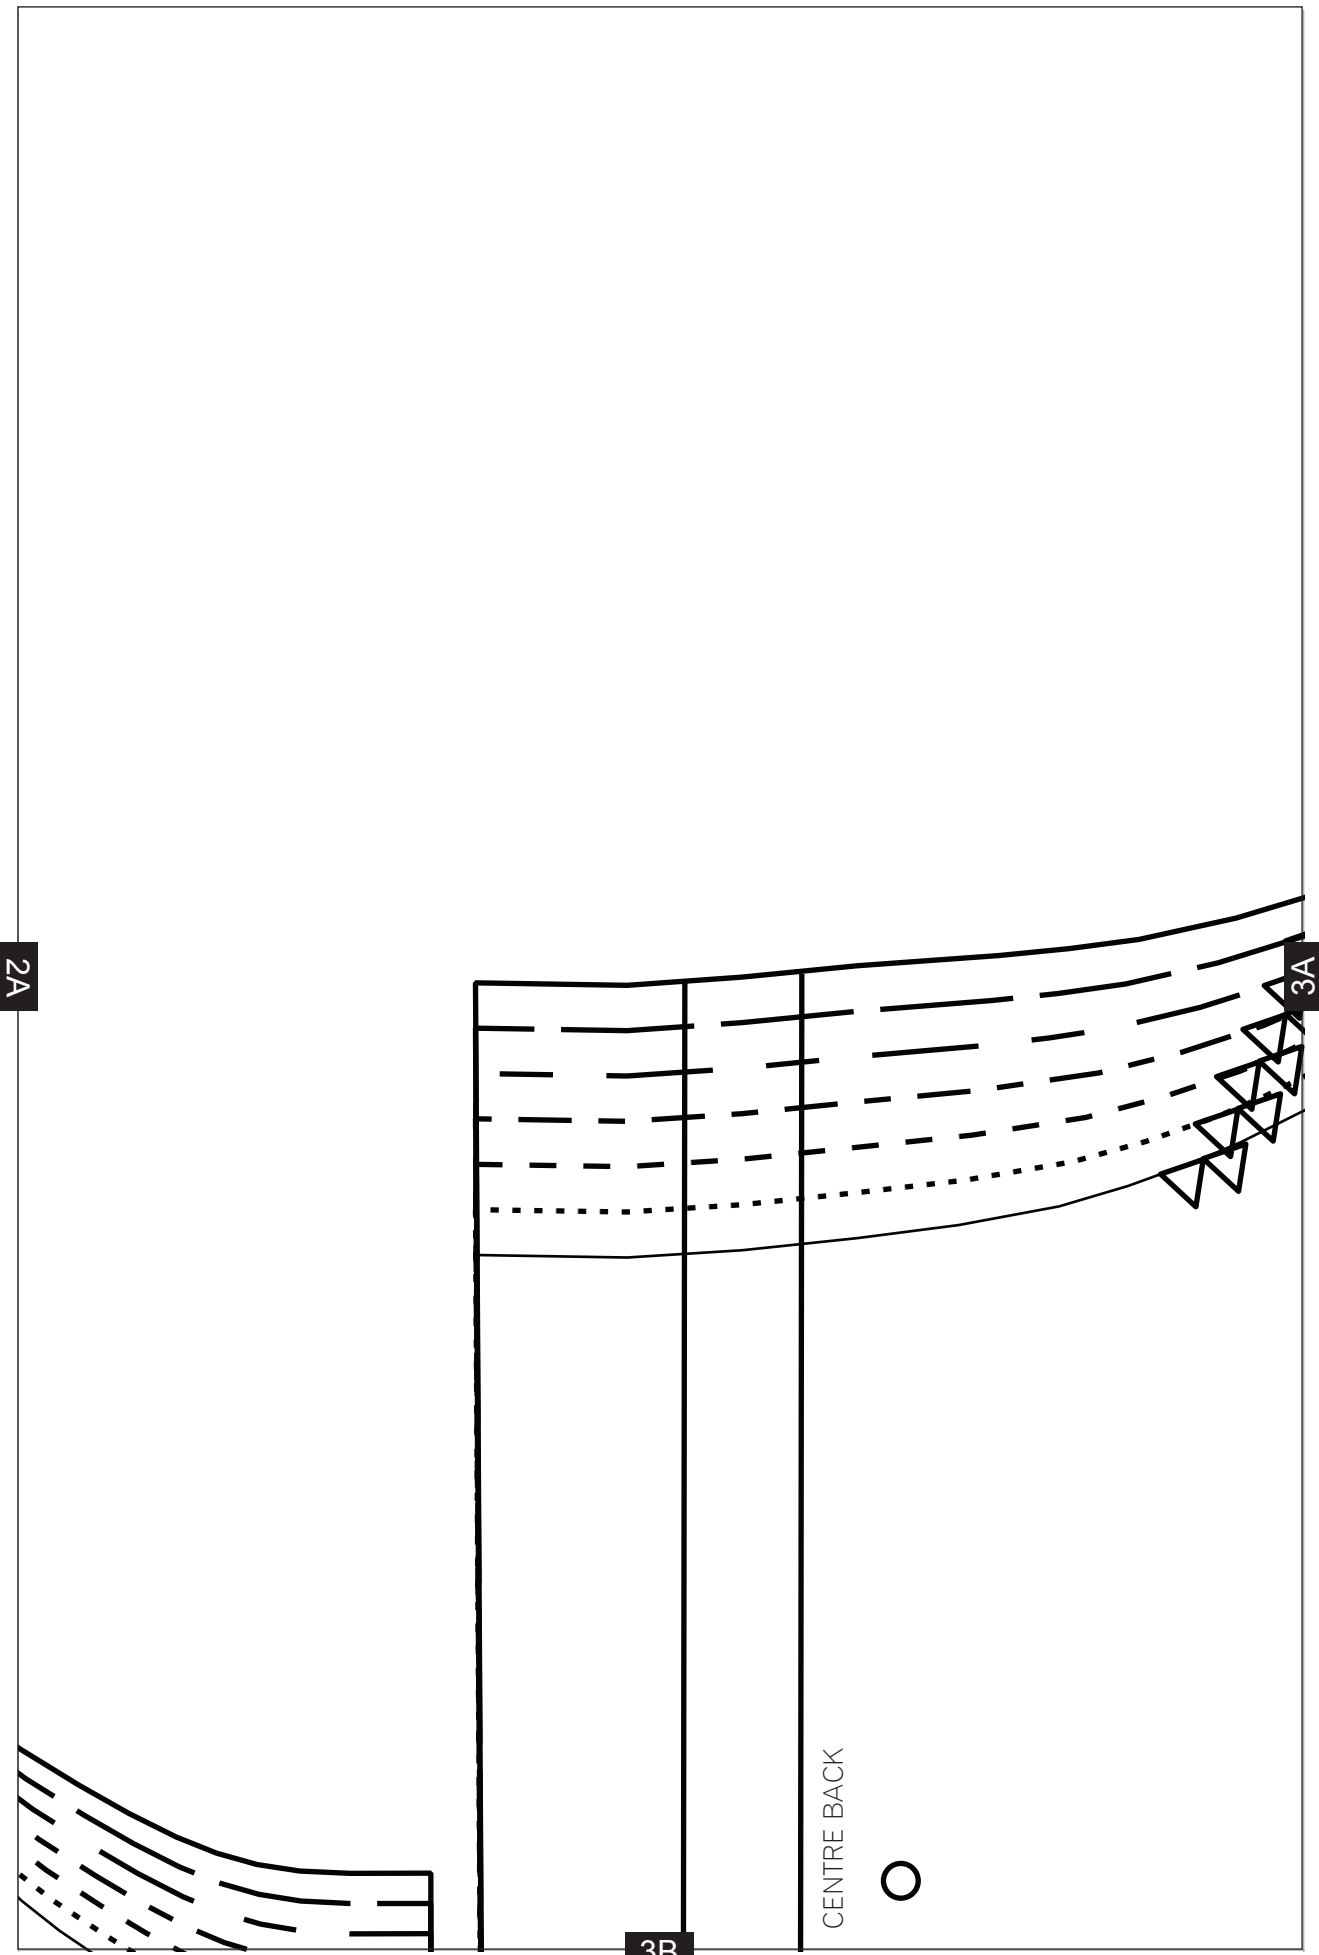

**Sleeveless Shell Top**

Project design © Love Productions 2015  
This design is protected by copyright and  
must not be made for resale.

**TEST SQUARE**  
10cm × 10cm  
4 inches × 4 inches

2A

3A

3B

CENTRE BACK

6A

BUST APEX

6B

6A

PLACE ON FOLD

CENTRE FRONT

3B

CUT LINE FOR SHELL TOP