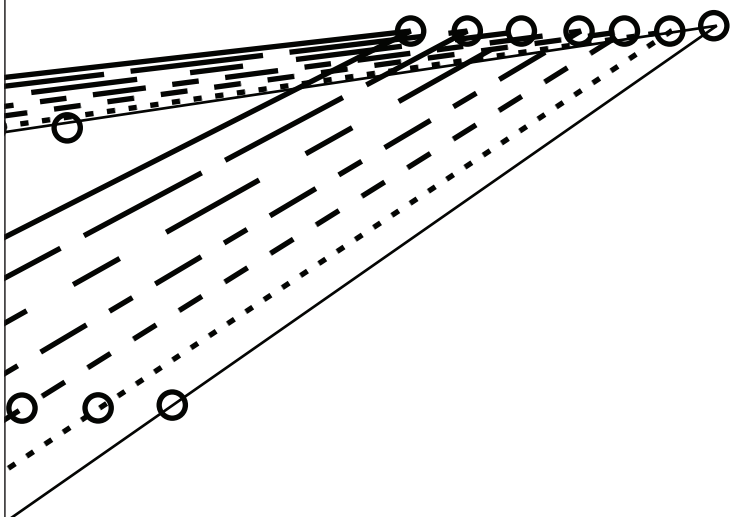

**Sleeveless Shell Top**

Project design © Love Productions 2015  
This design is protected by copyright and  
must not be made for resale.

**TEST SQUARE**  
10cm × 10cm  
4 inches × 4 inches

2A

3A

3B

CENTRE BACK

6A

BUST APEX

6B

6A

PLACE ON FOLD

CENTRE FRONT

3B

CUT LINE FOR SHELL TOP