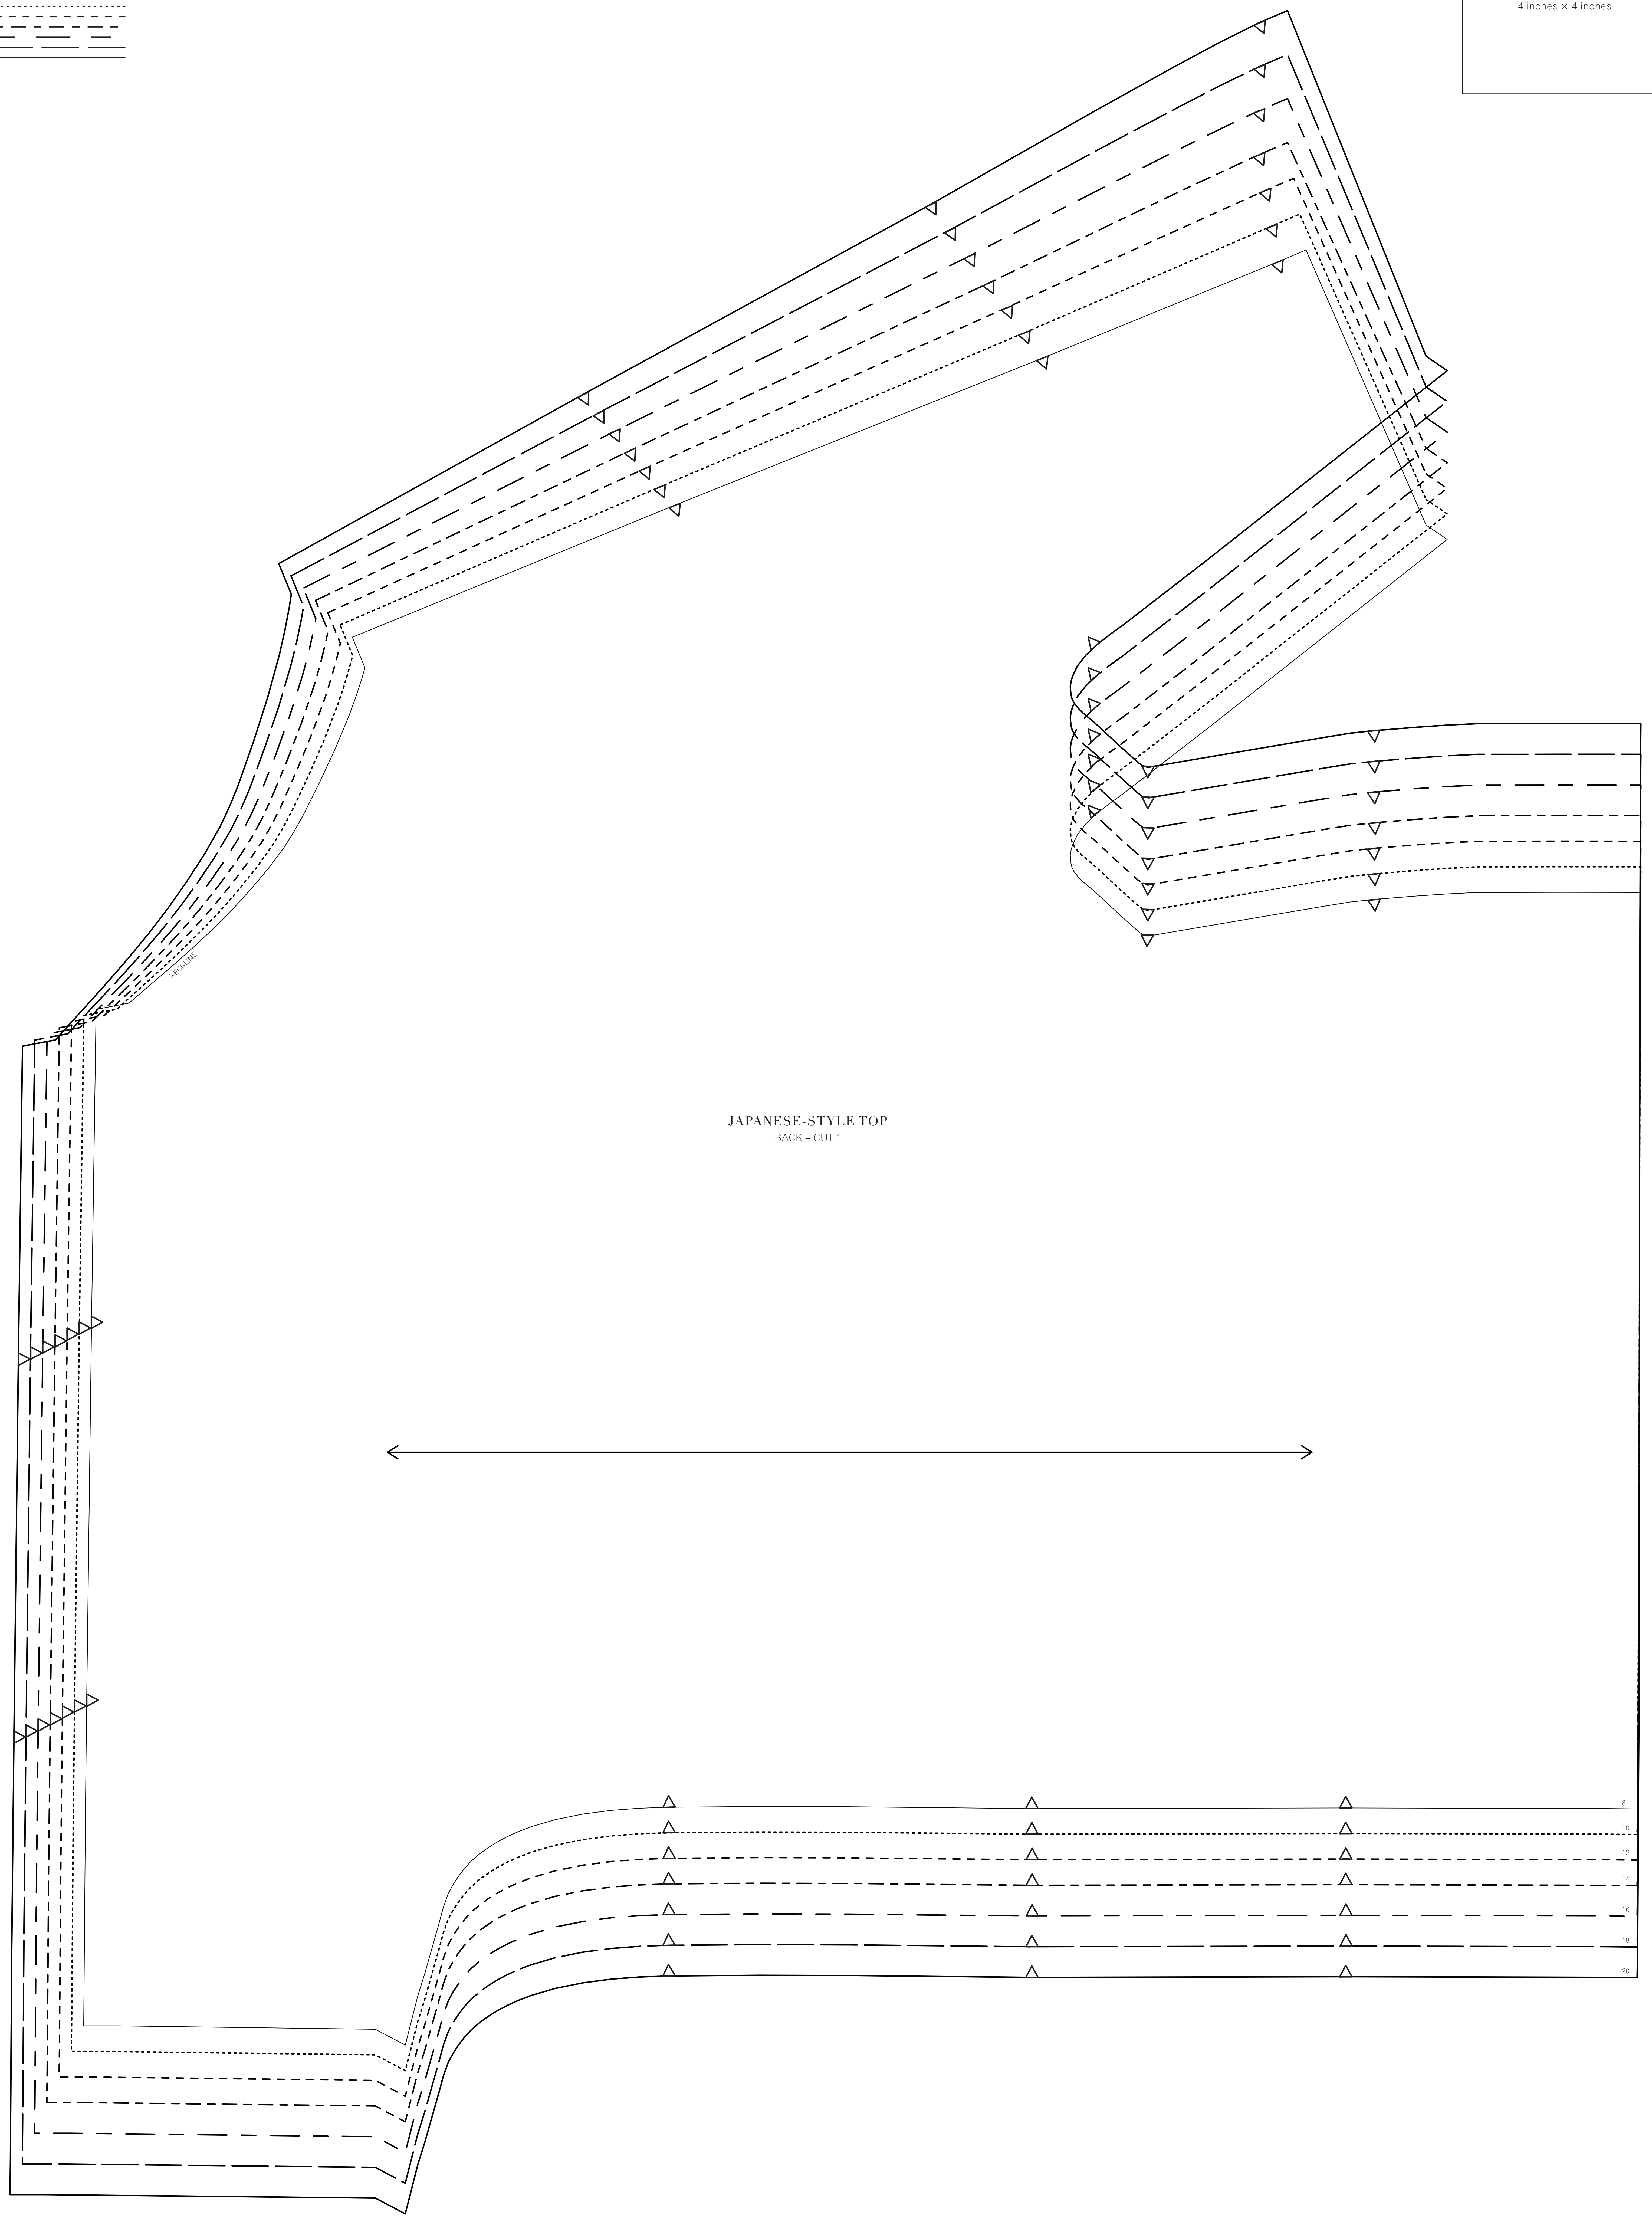

JAPANESE-STYLE TOP
BACK - CUT 1

8
10
12
14
16
18
20