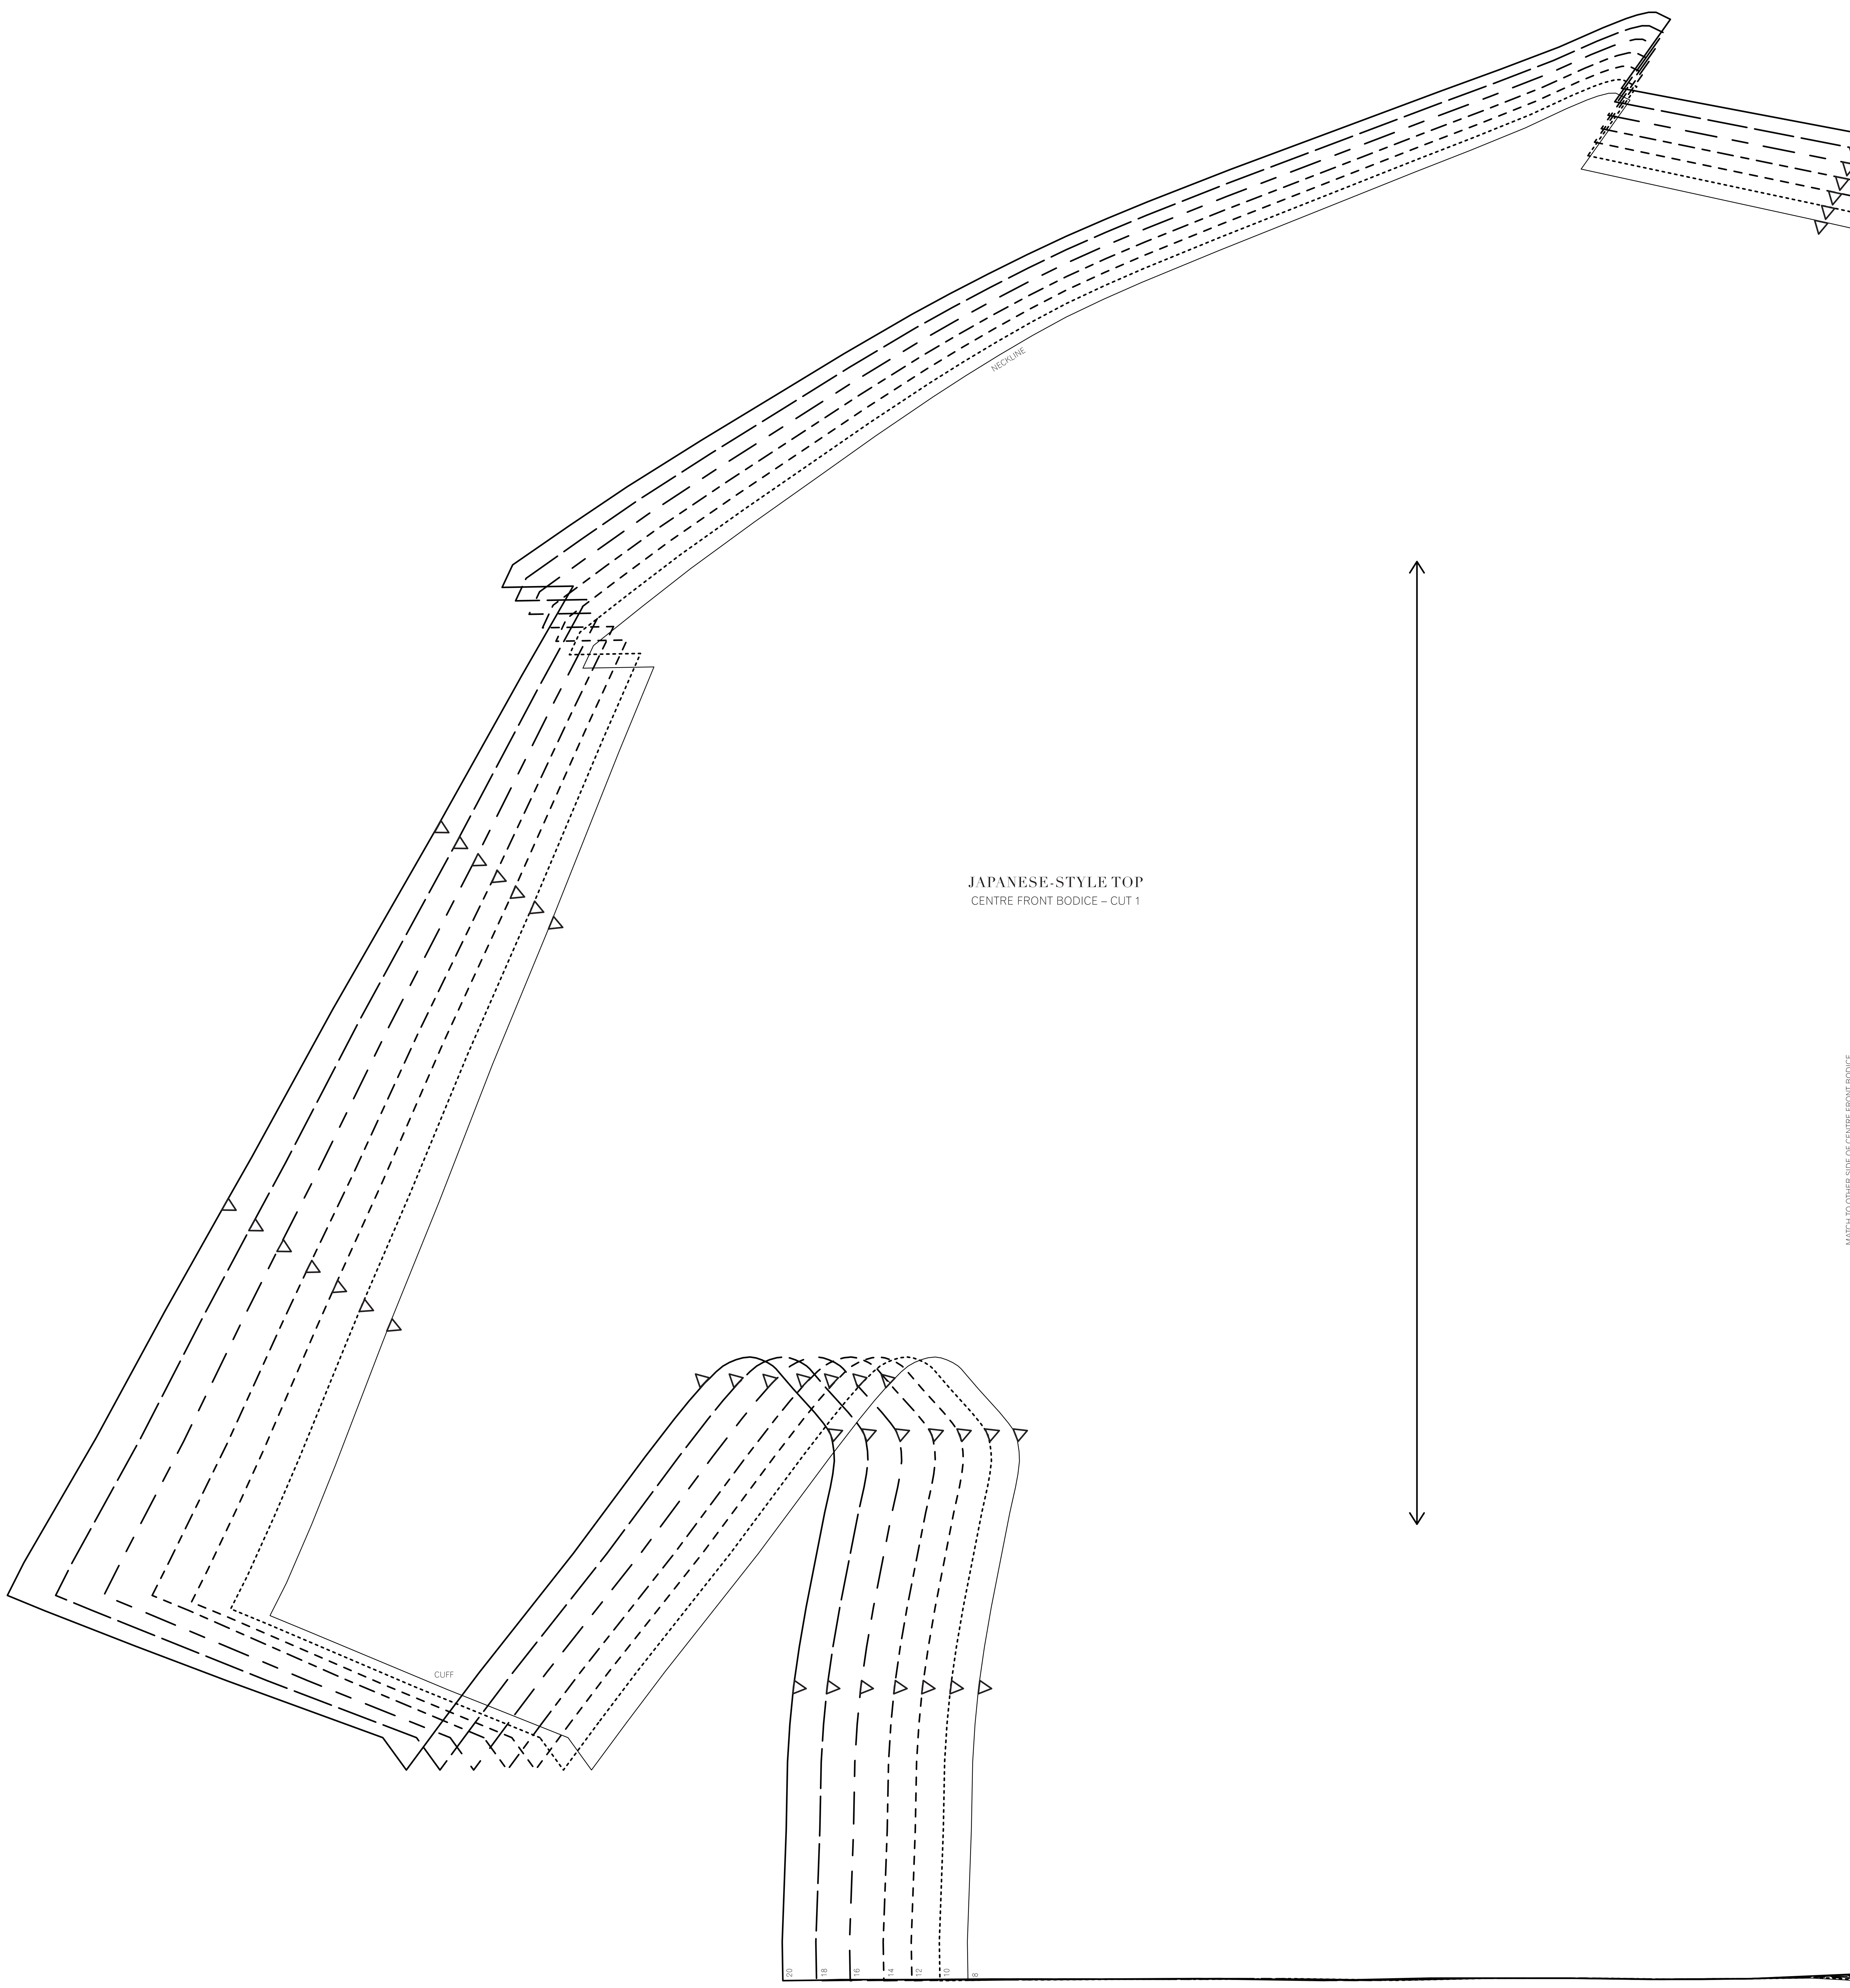

JAPANESE-STYLE TOP
CENTRE FRONT BODICE - CUT 1

MATCH TO OTHER SIDE OF CENTRE FRONT BODICE