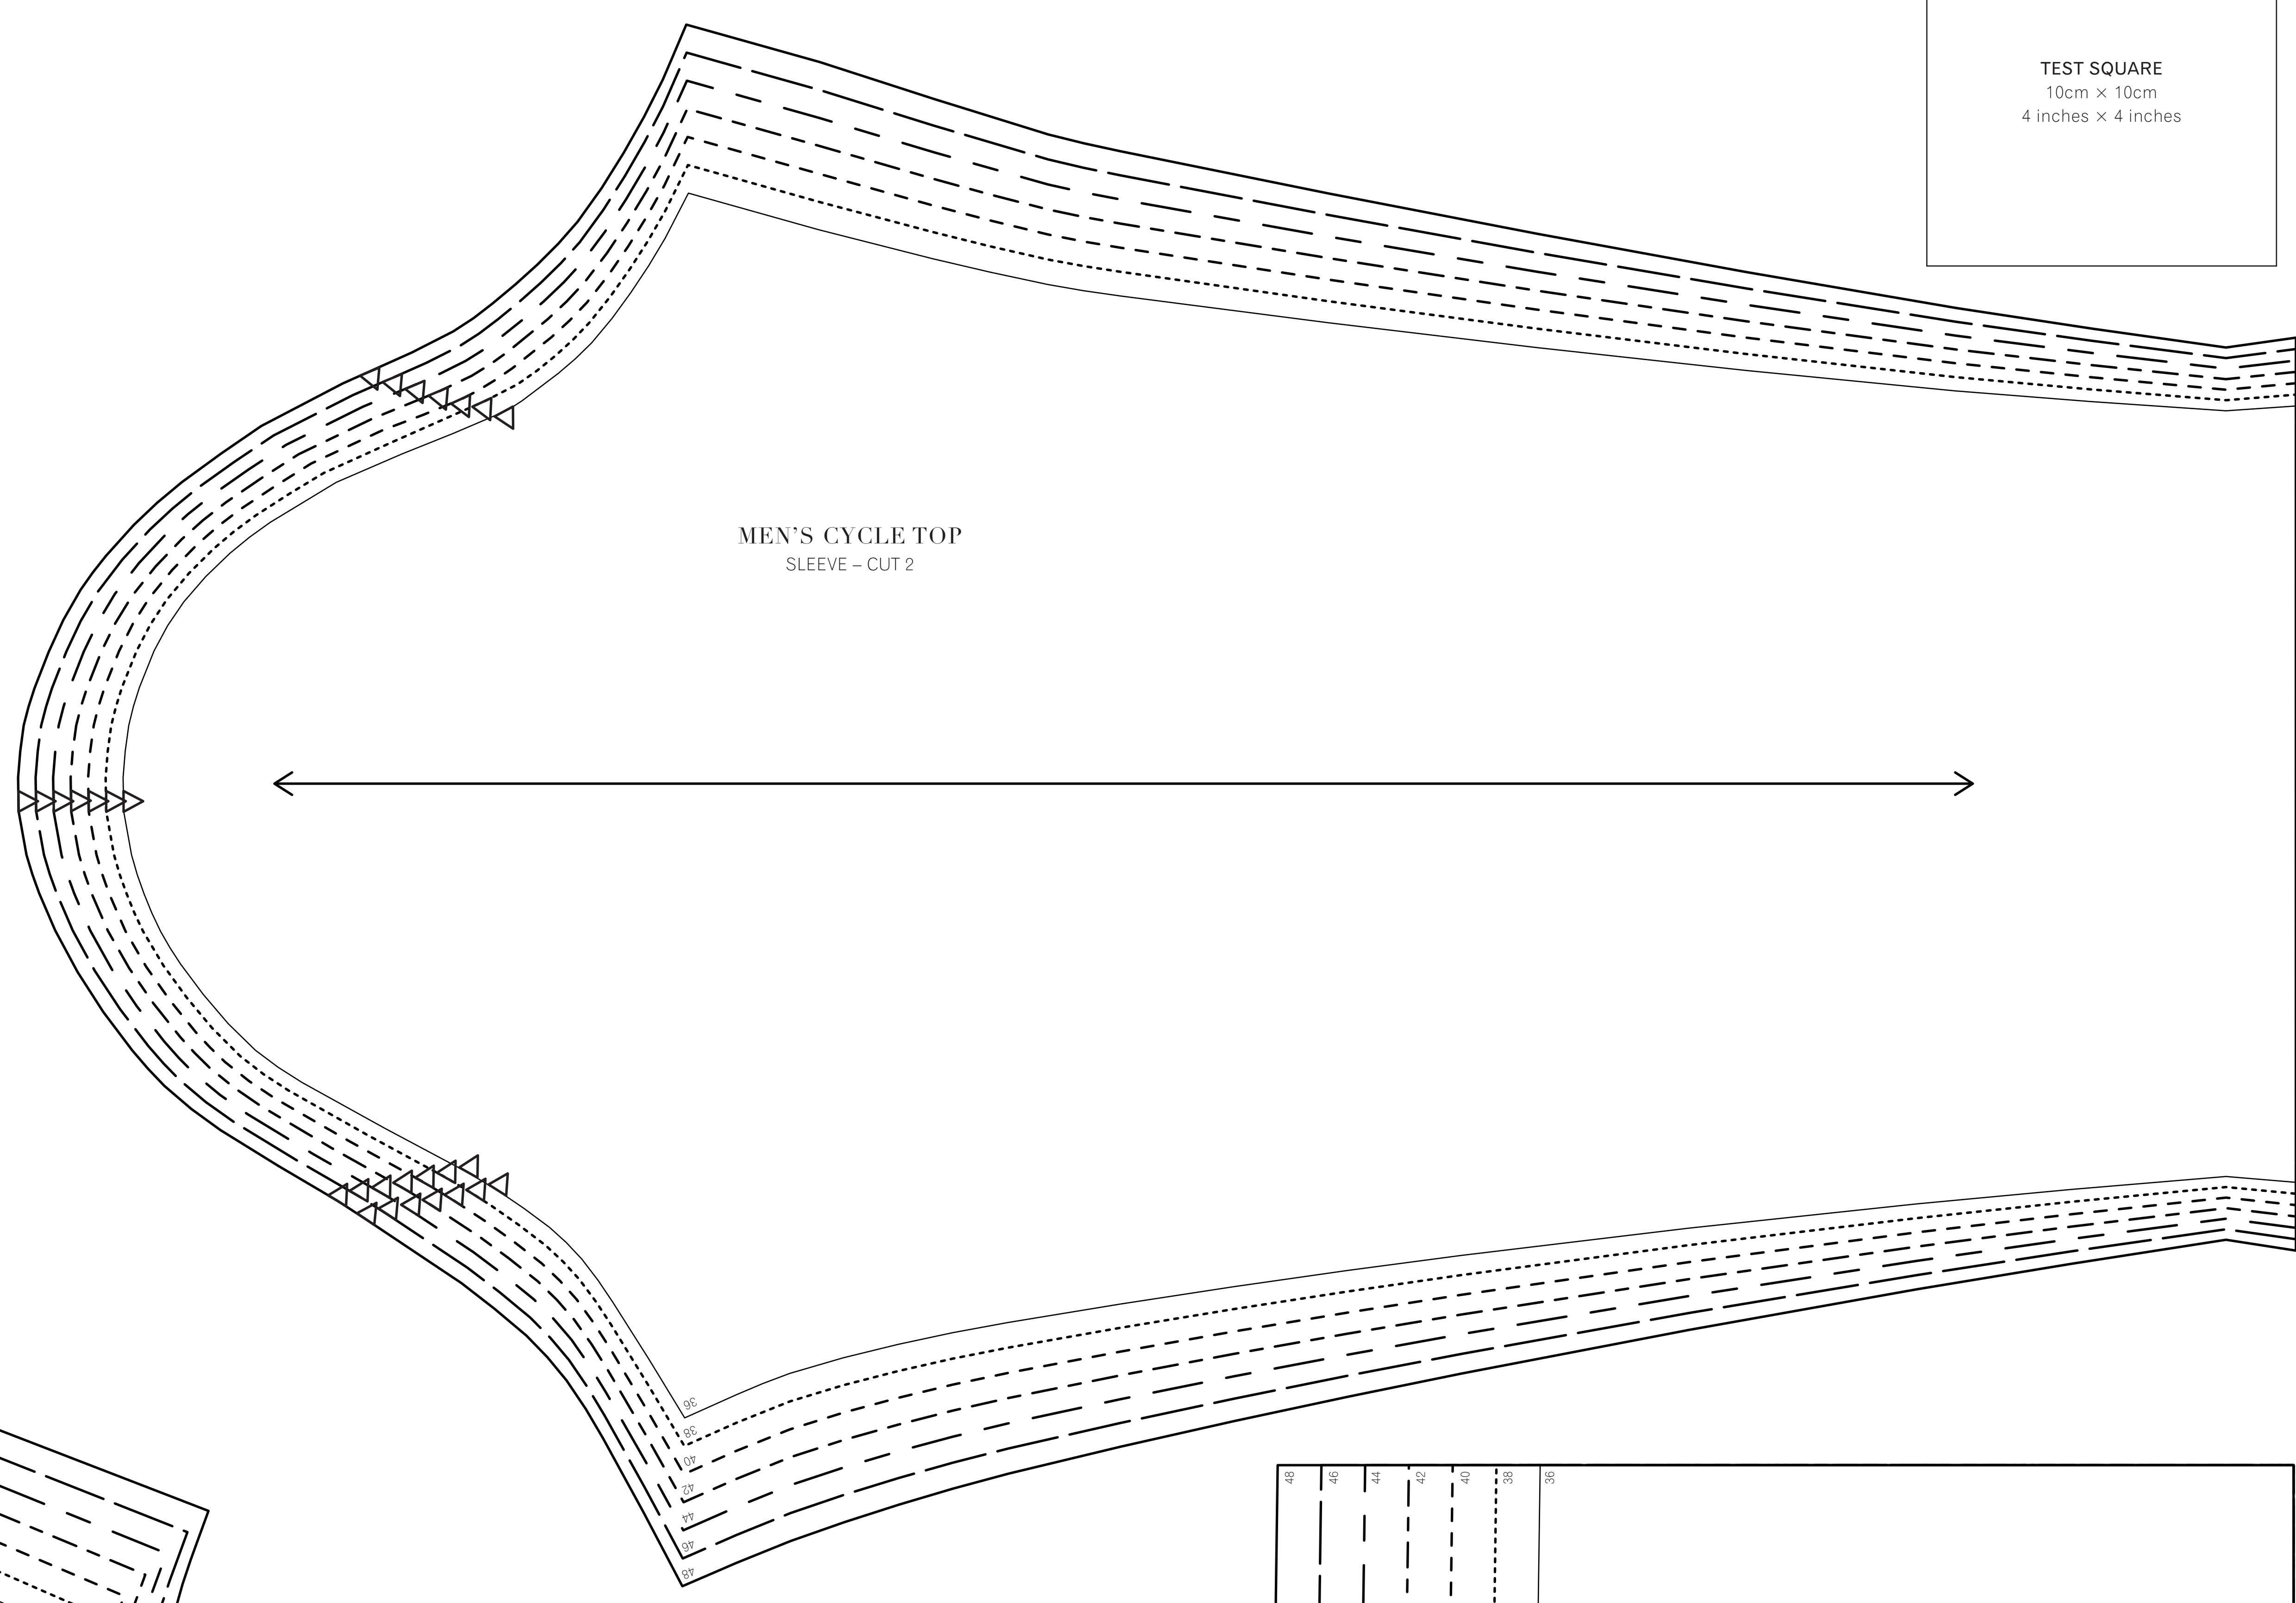

38
38
40
42
44
46
48

CUT ON FOLD

CUT ON FOLD

TOGETHER WITH ZIP