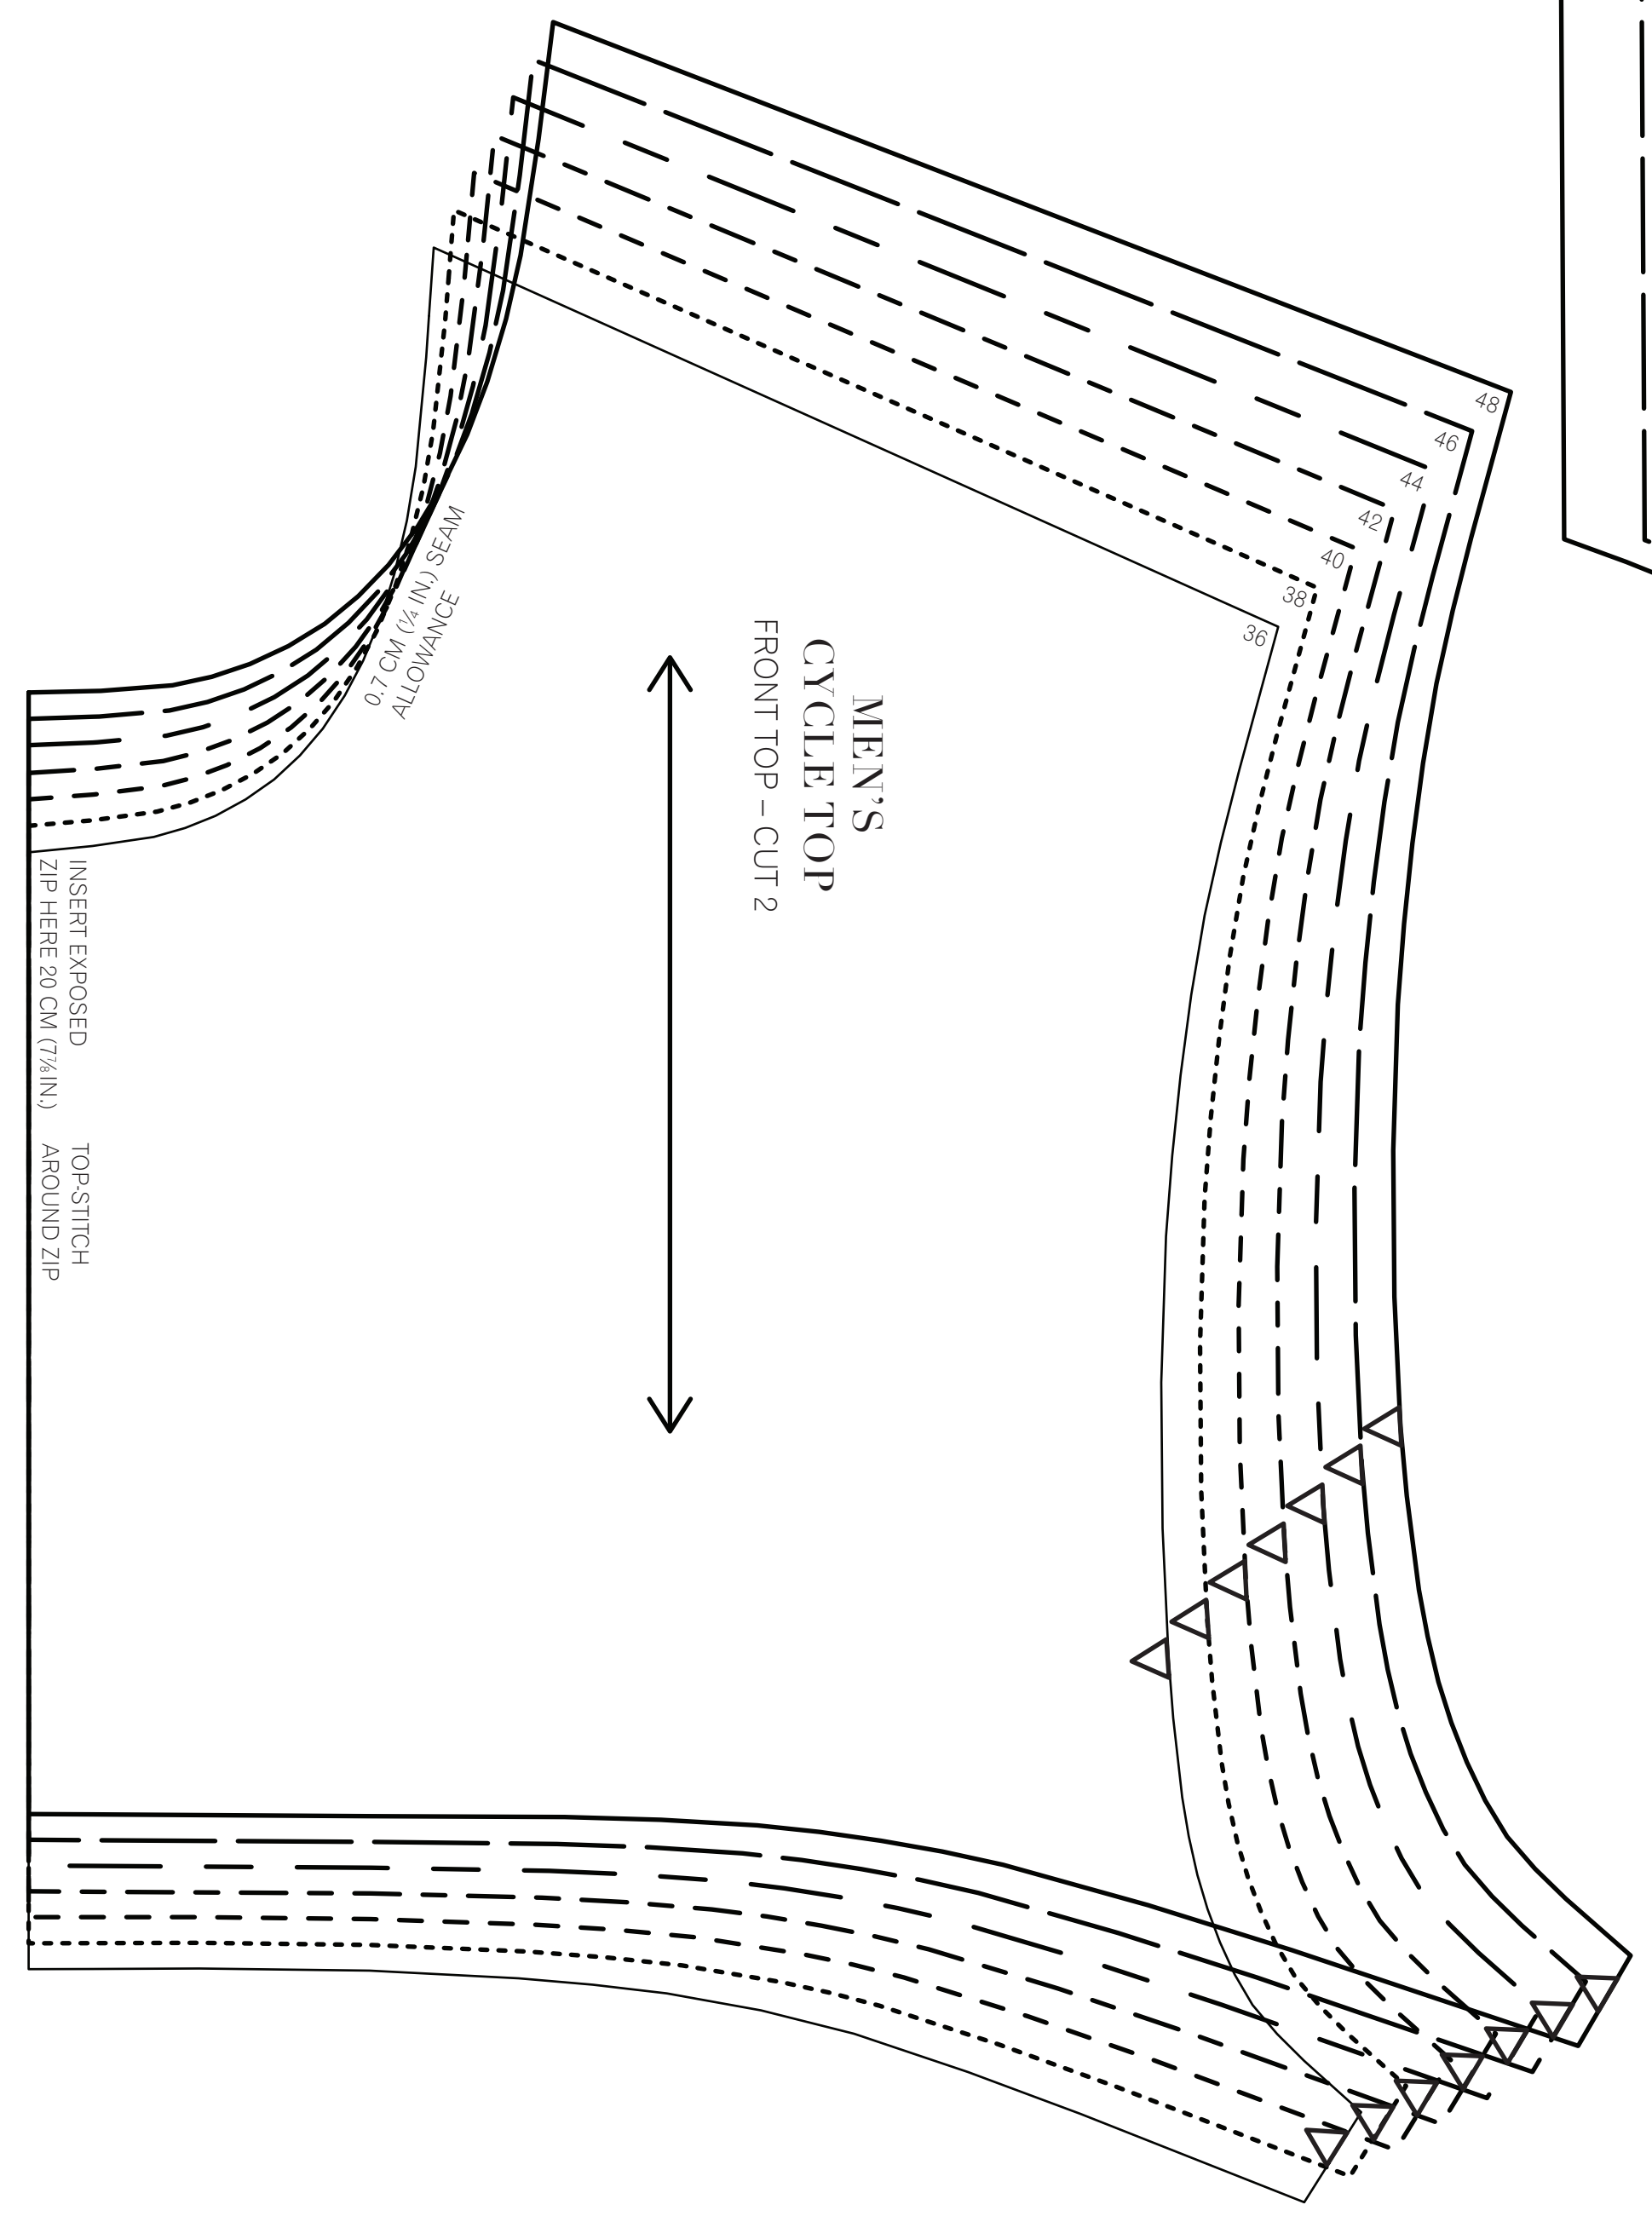

38
38
40
42
44
46
48

CUT ON FOLD

CUT ON FOLD

TOGETHER WITH ZIP