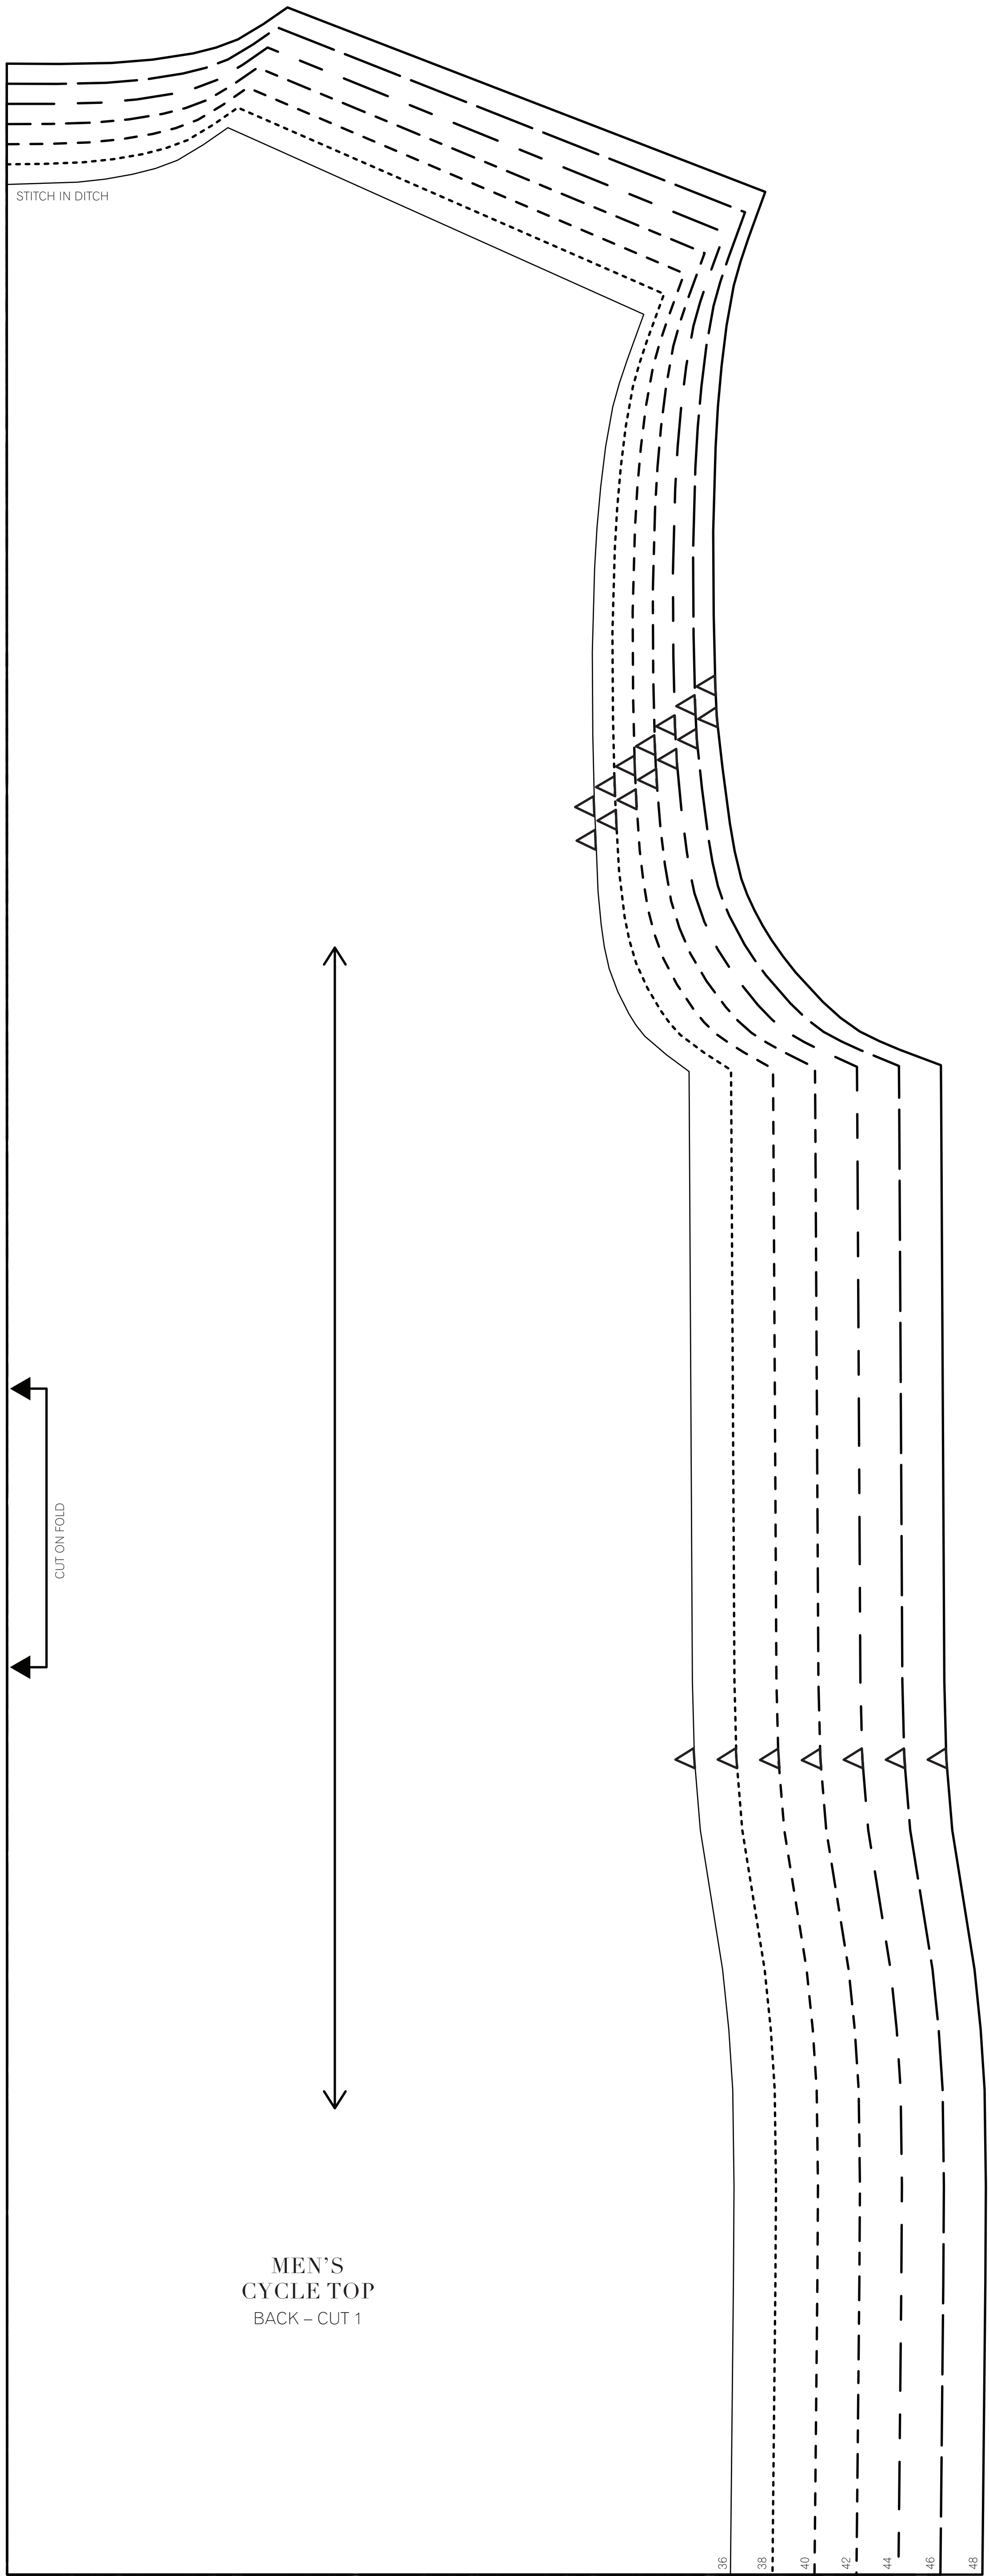

38
38
40
42
44
46
48

CUT ON FOLD

CUT ON FOLD

TOGETHER WITH ZIP