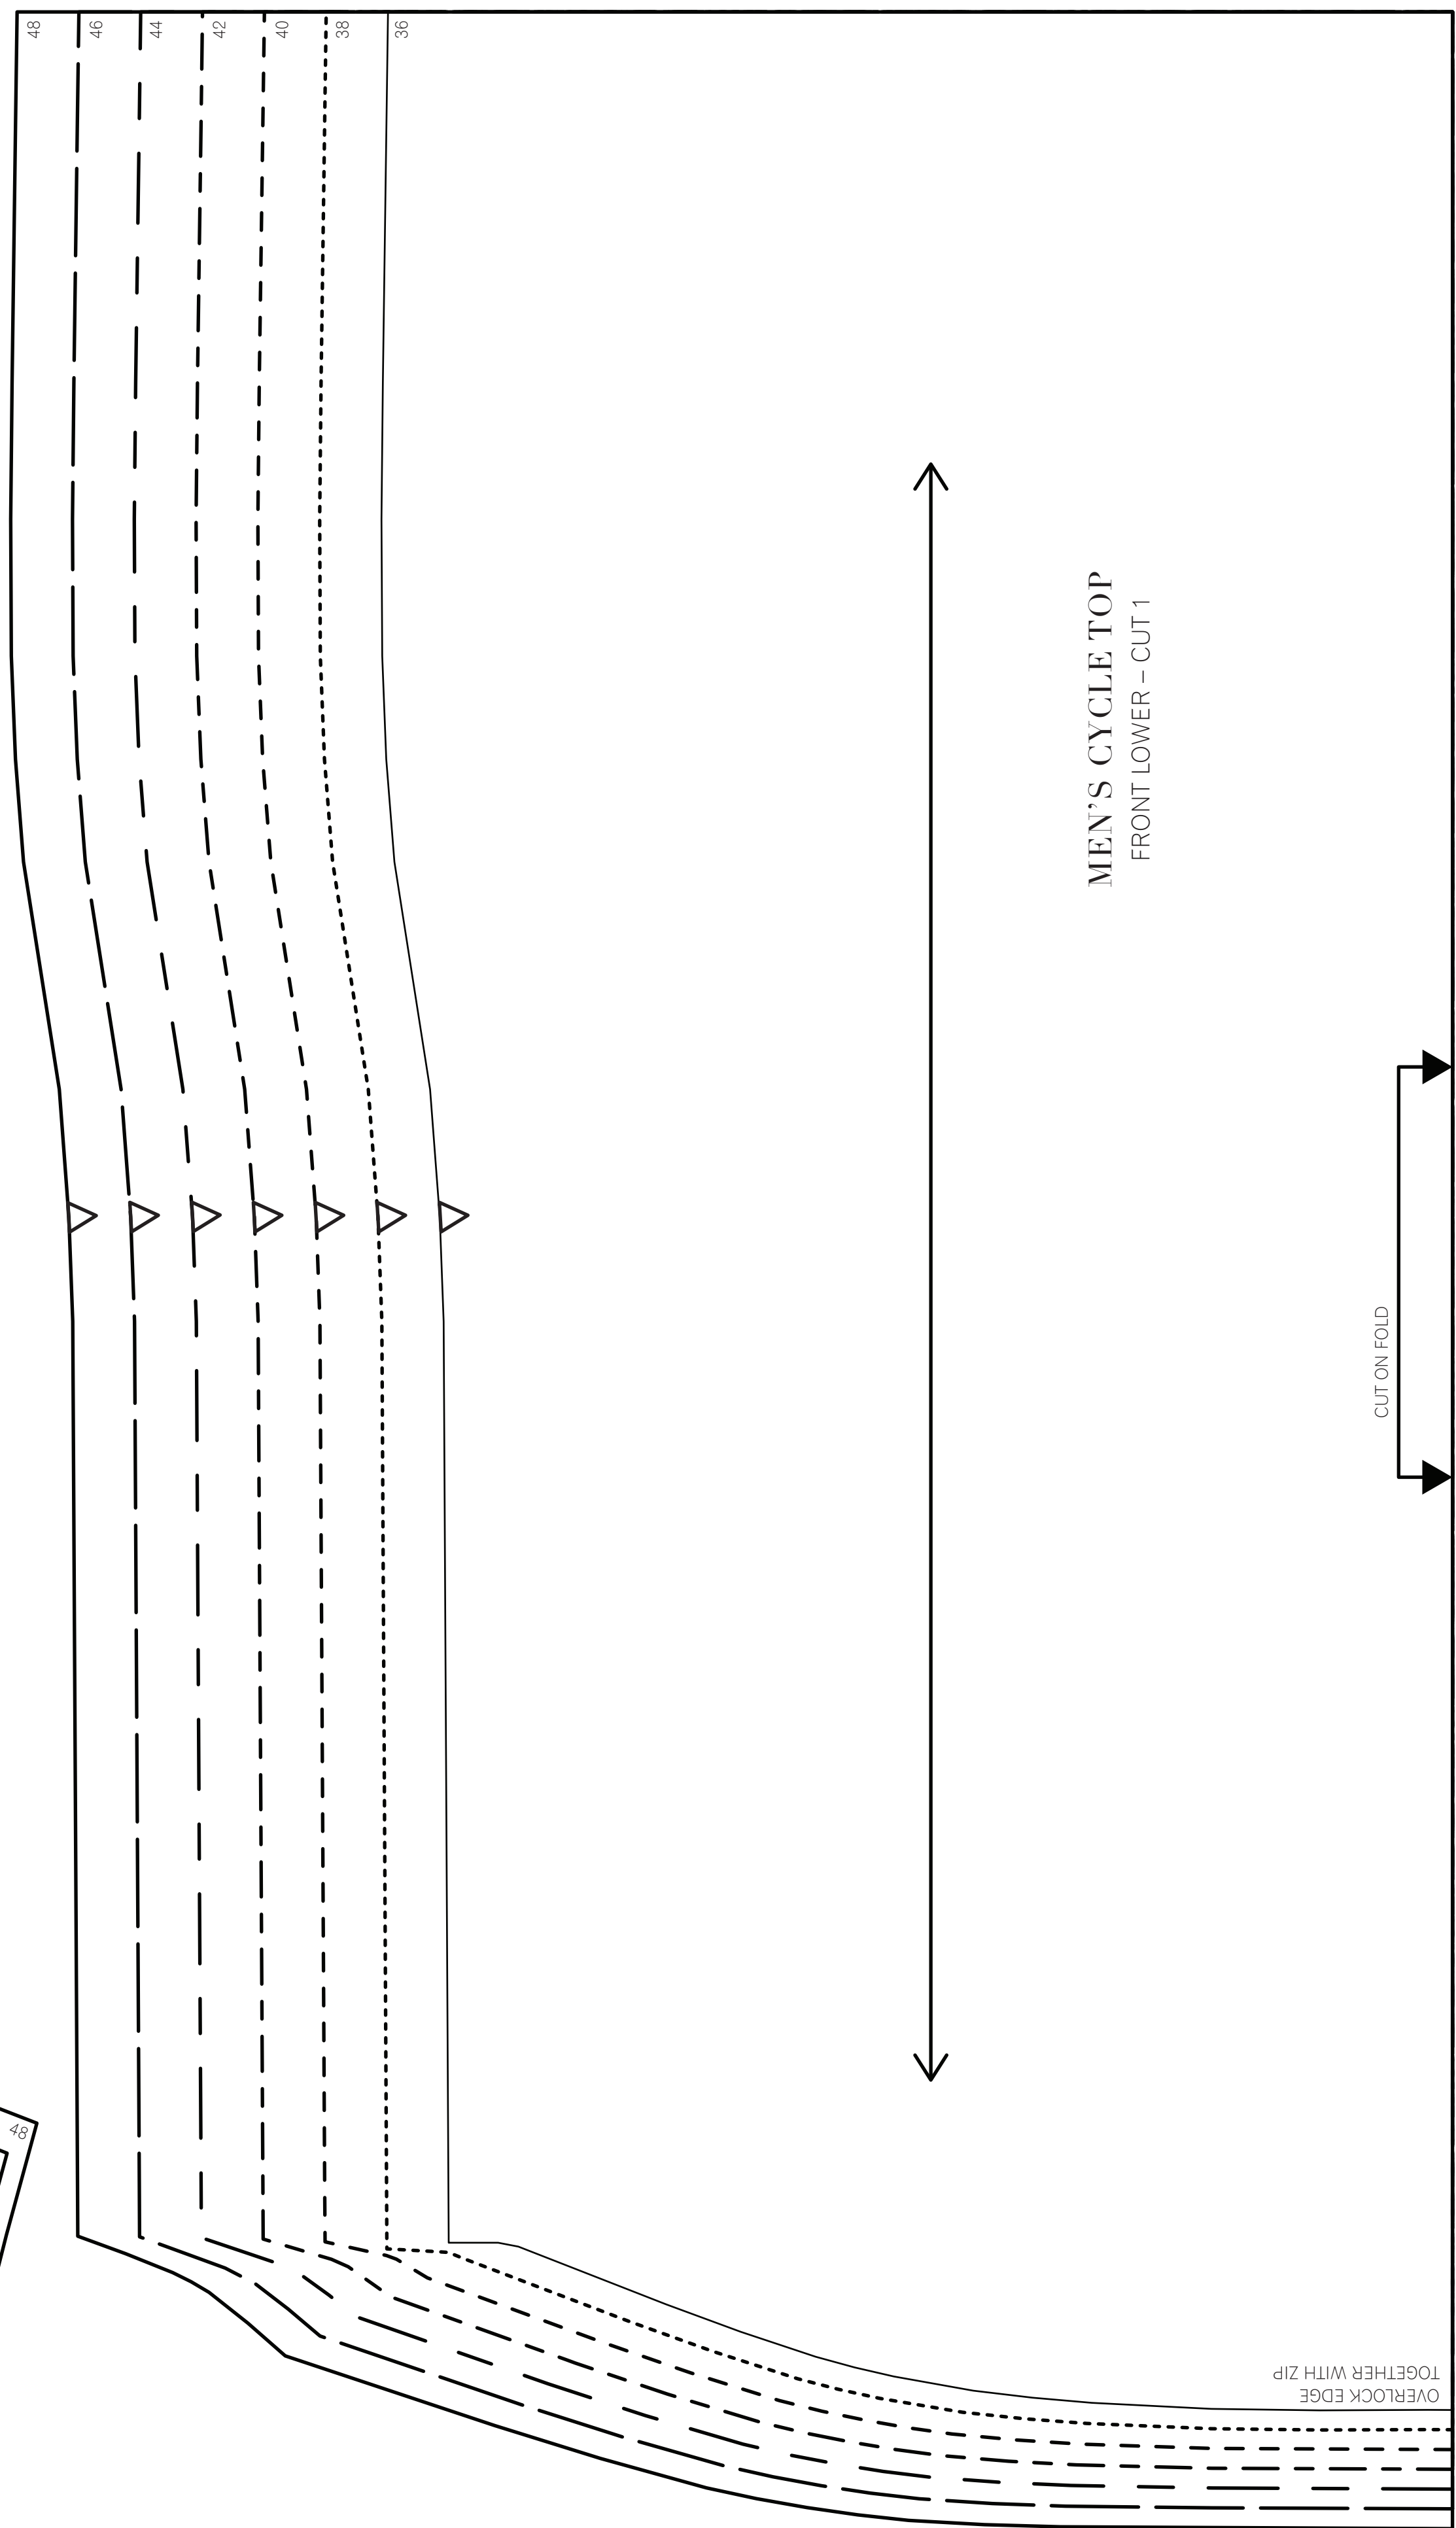

38
38
40
42
44
46
48

CUT ON FOLD

CUT ON FOLD

TOGETHER WITH ZIP