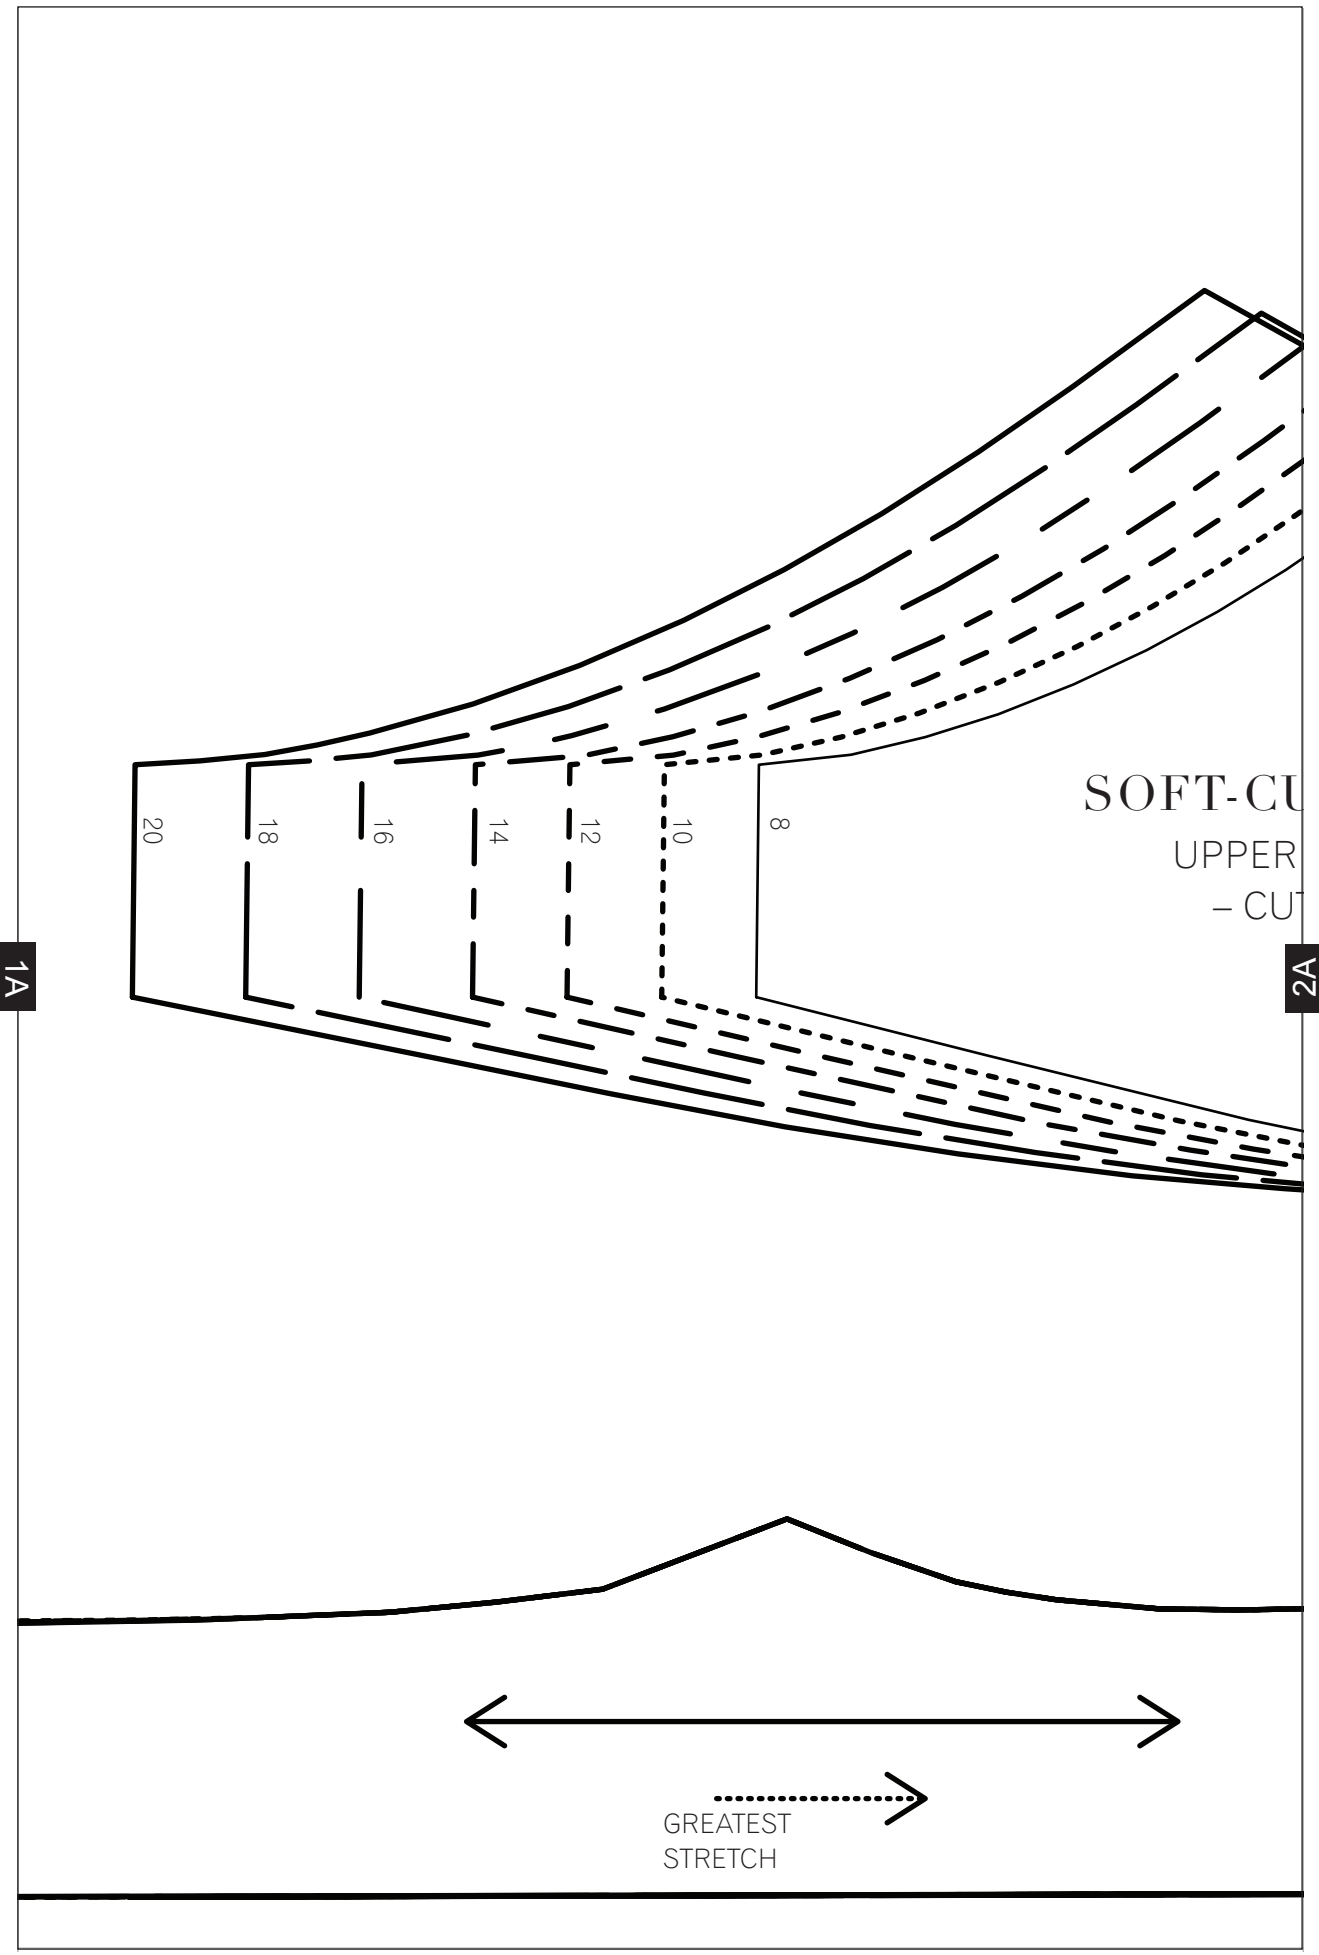

**Soft-cup Bra**

Project design © Love Productions 2016  
 This design is protected by copyright and  
 must not be made for resale.

**TEST SQUARE**  
10cm × 10cm  
4 inches × 4 inches