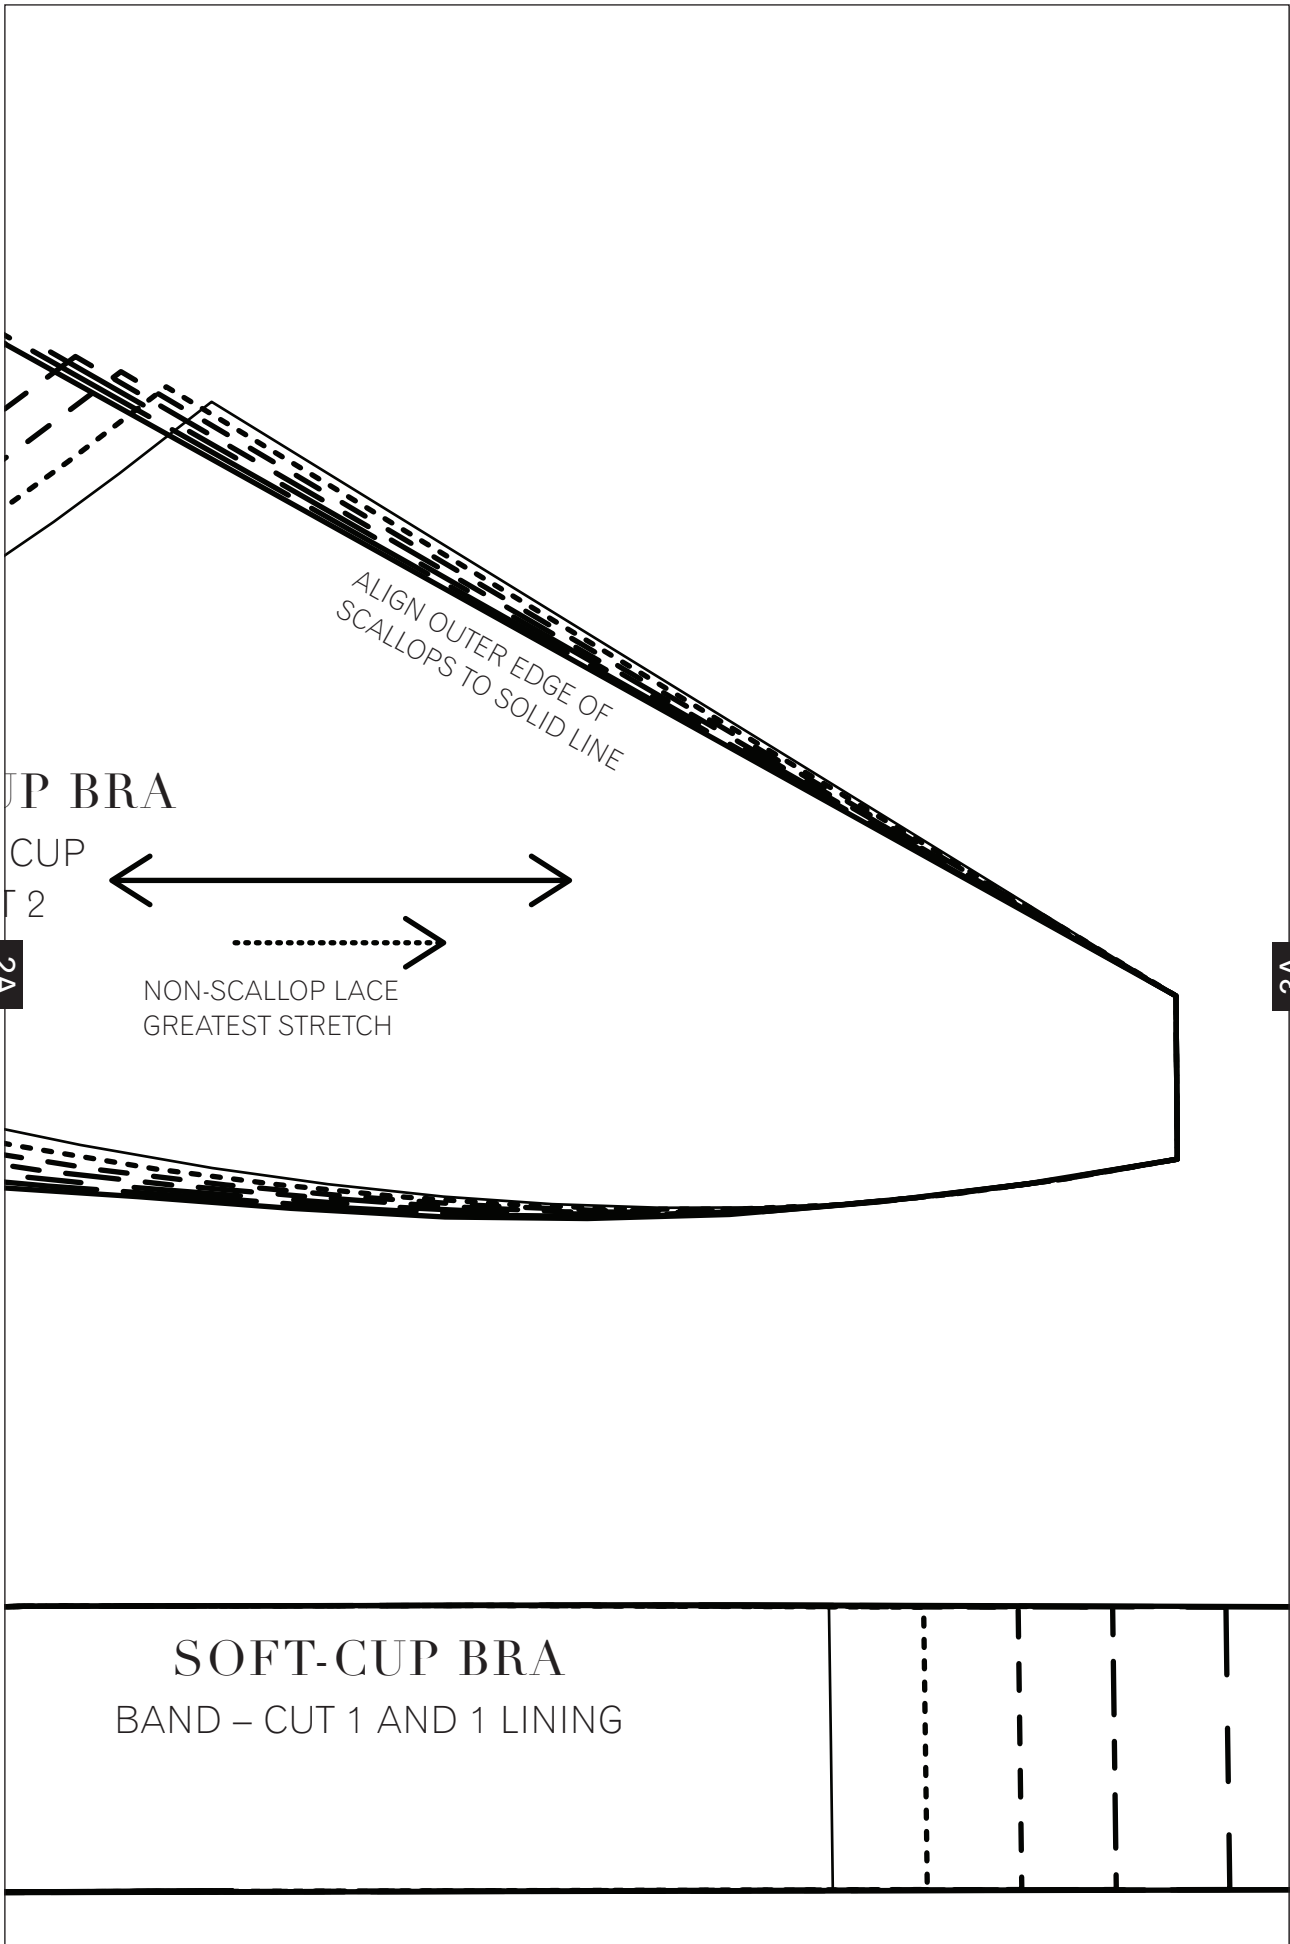

**Soft-cup Bra**

Project design © Love Productions 2016  
 This design is protected by copyright and  
 must not be made for resale.

**TEST SQUARE**  
10cm × 10cm  
4 inches × 4 inches