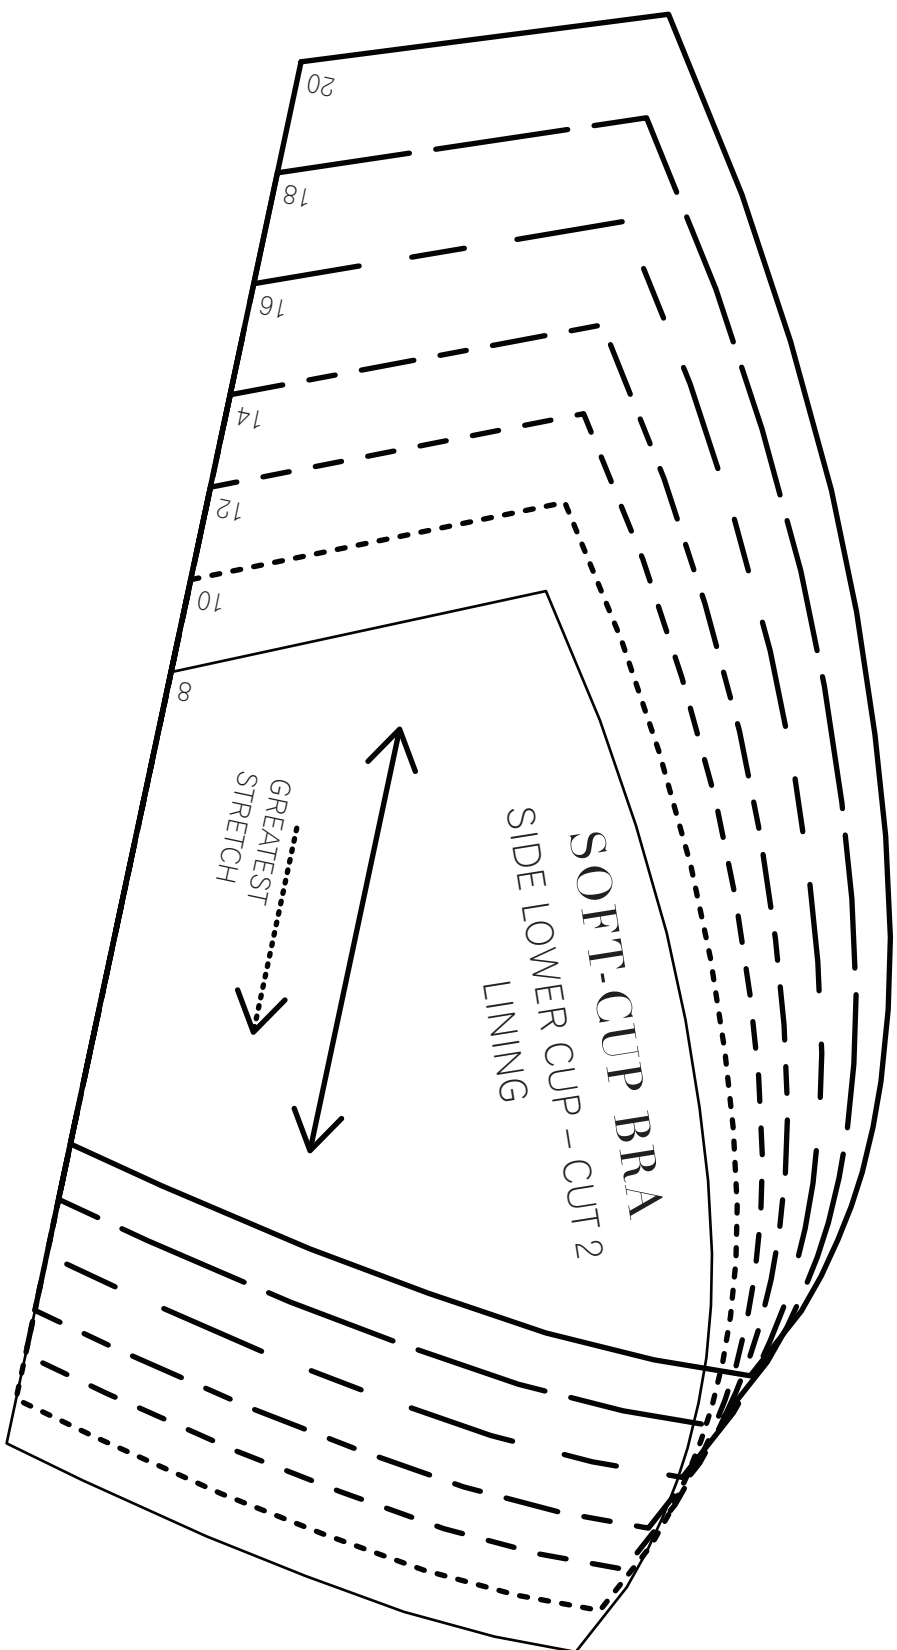

**Soft-cup Bra**

Project design © Love Productions 2016  
 This design is protected by copyright and  
 must not be made for resale.

**TEST SQUARE**  
10cm × 10cm  
4 inches × 4 inches