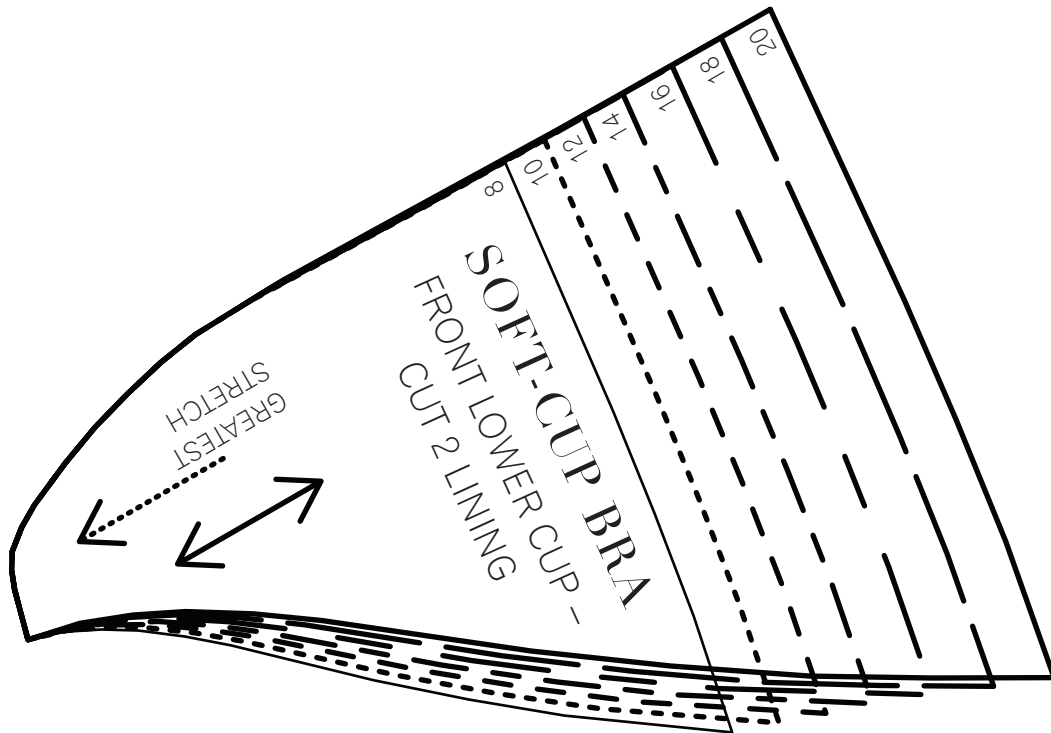

**Soft-cup Bra**

Project design © Love Productions 2016  
 This design is protected by copyright and  
 must not be made for resale.

**TEST SQUARE**  
10cm × 10cm  
4 inches × 4 inches