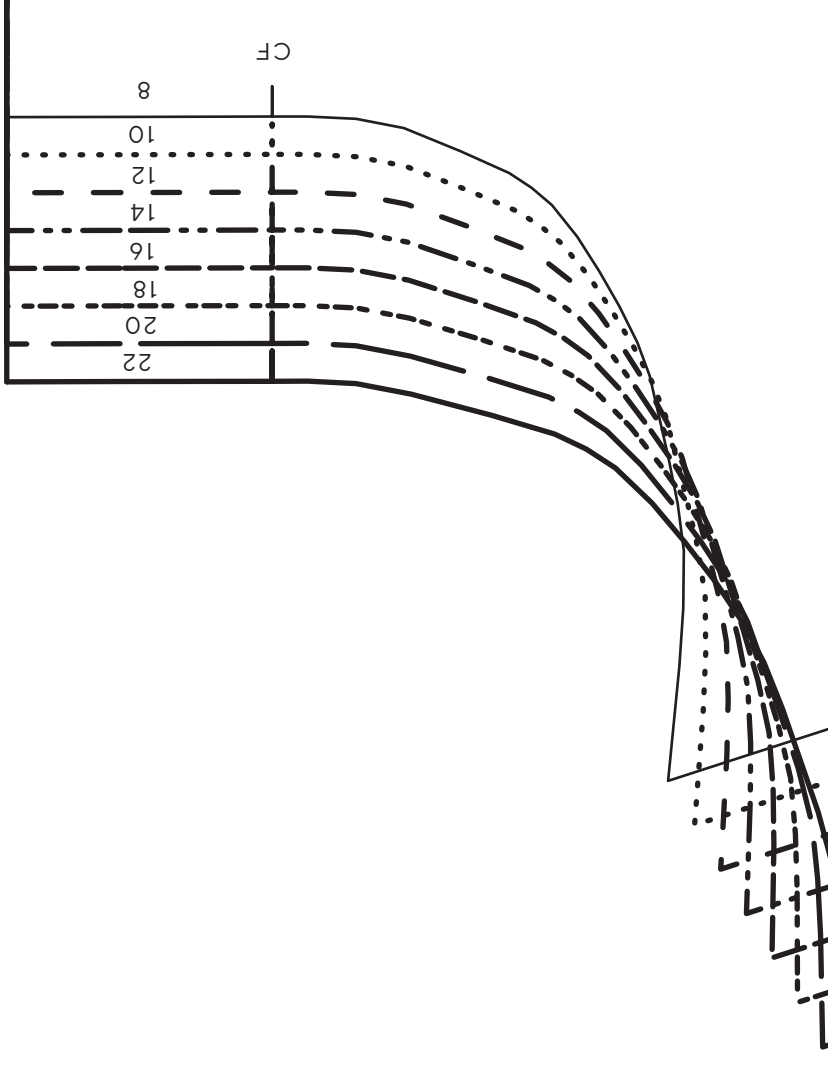

Carnaby Coat (2 of 3)

SIZING KEY

8
10
12
14
16
18
20
22

Carnaby Coat

FRONT FACING - CUT 2 IN MAIN FABRIC
+ CUT 2 IN INTERFACING