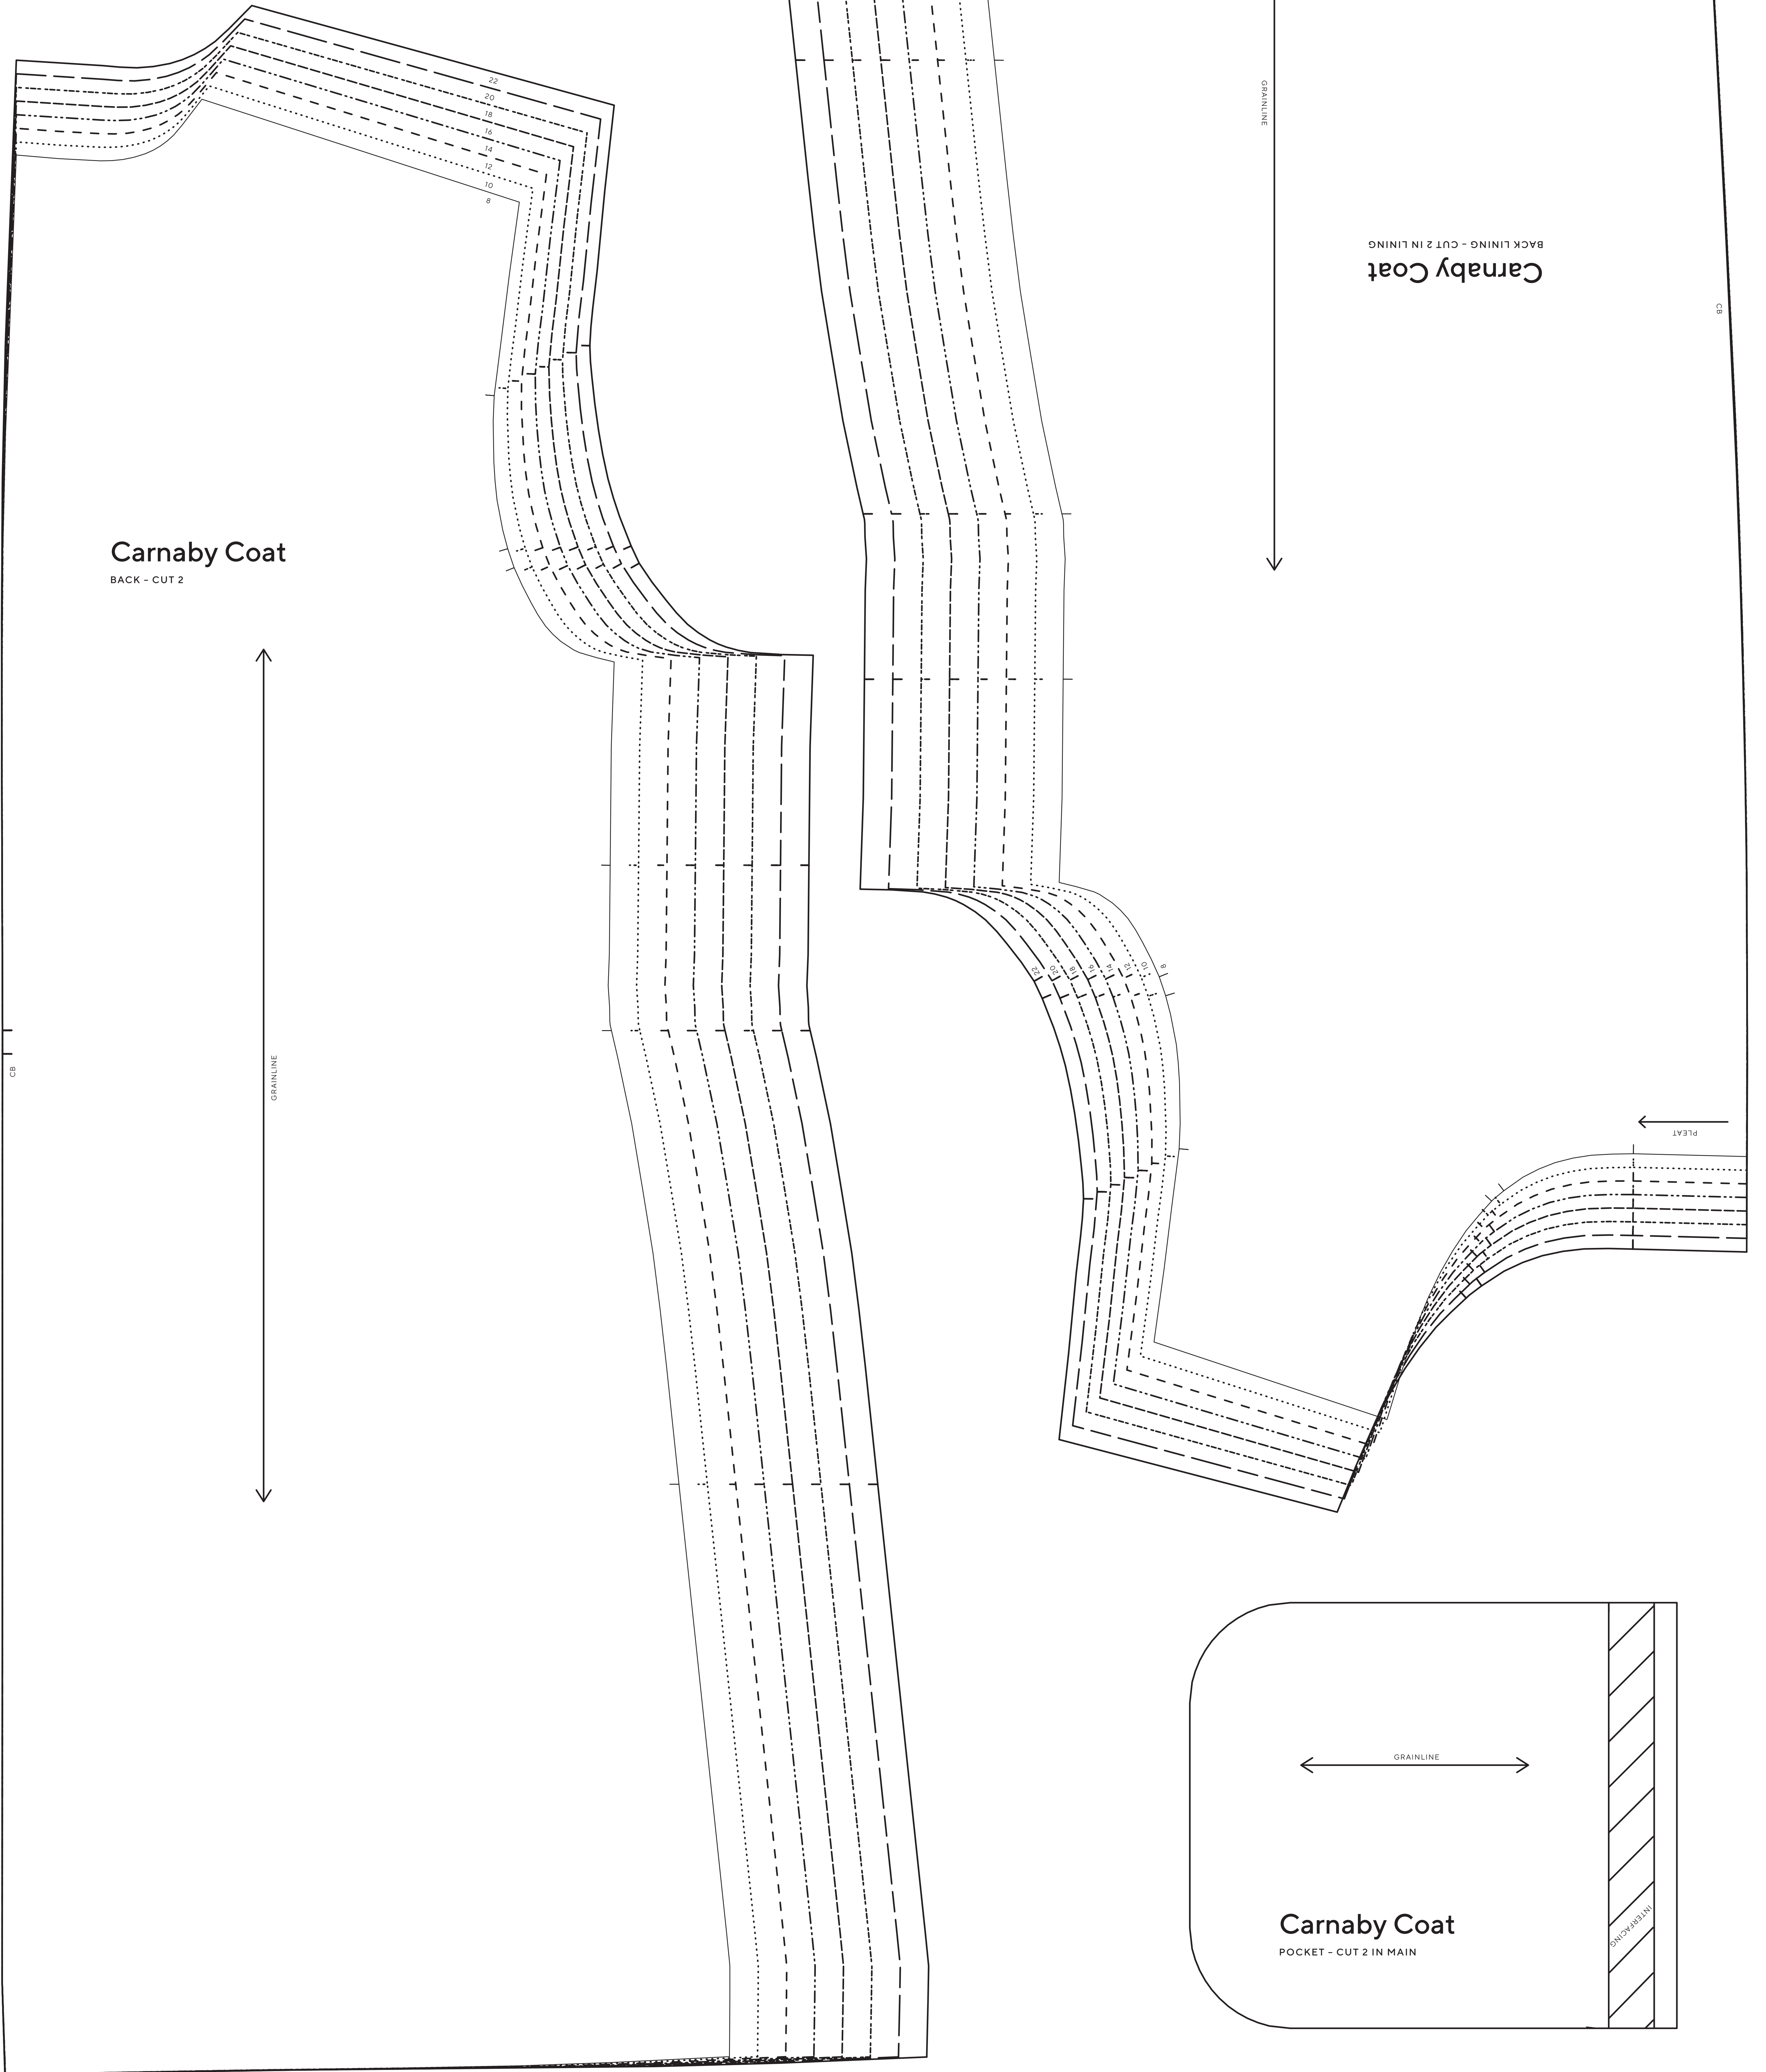

Carnaby Coat (1 of 3)

SIZING KEY

—	8
.....	10
- - - - -	12
- - - - -	14
- - - - -	16
- - - - -	18
- - - - -	20
- - - - -	22