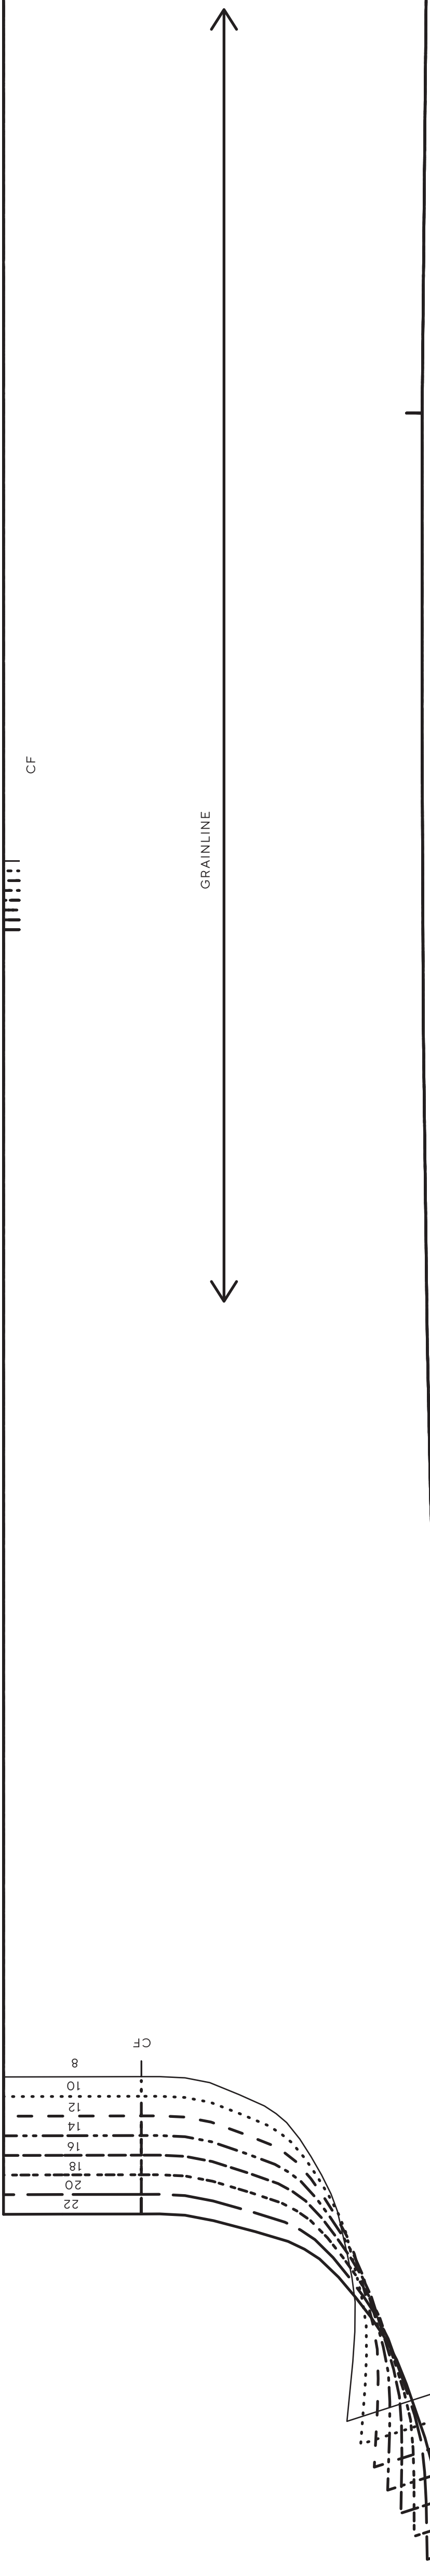

Carnaby Coat (2 of 3)

SIZING KEY

8
10
12
14
16
18
20
22

Carnaby Coat

FRONT FACING - CUT 2 IN MAIN FABRIC
+ CUT 2 IN INTERFACING