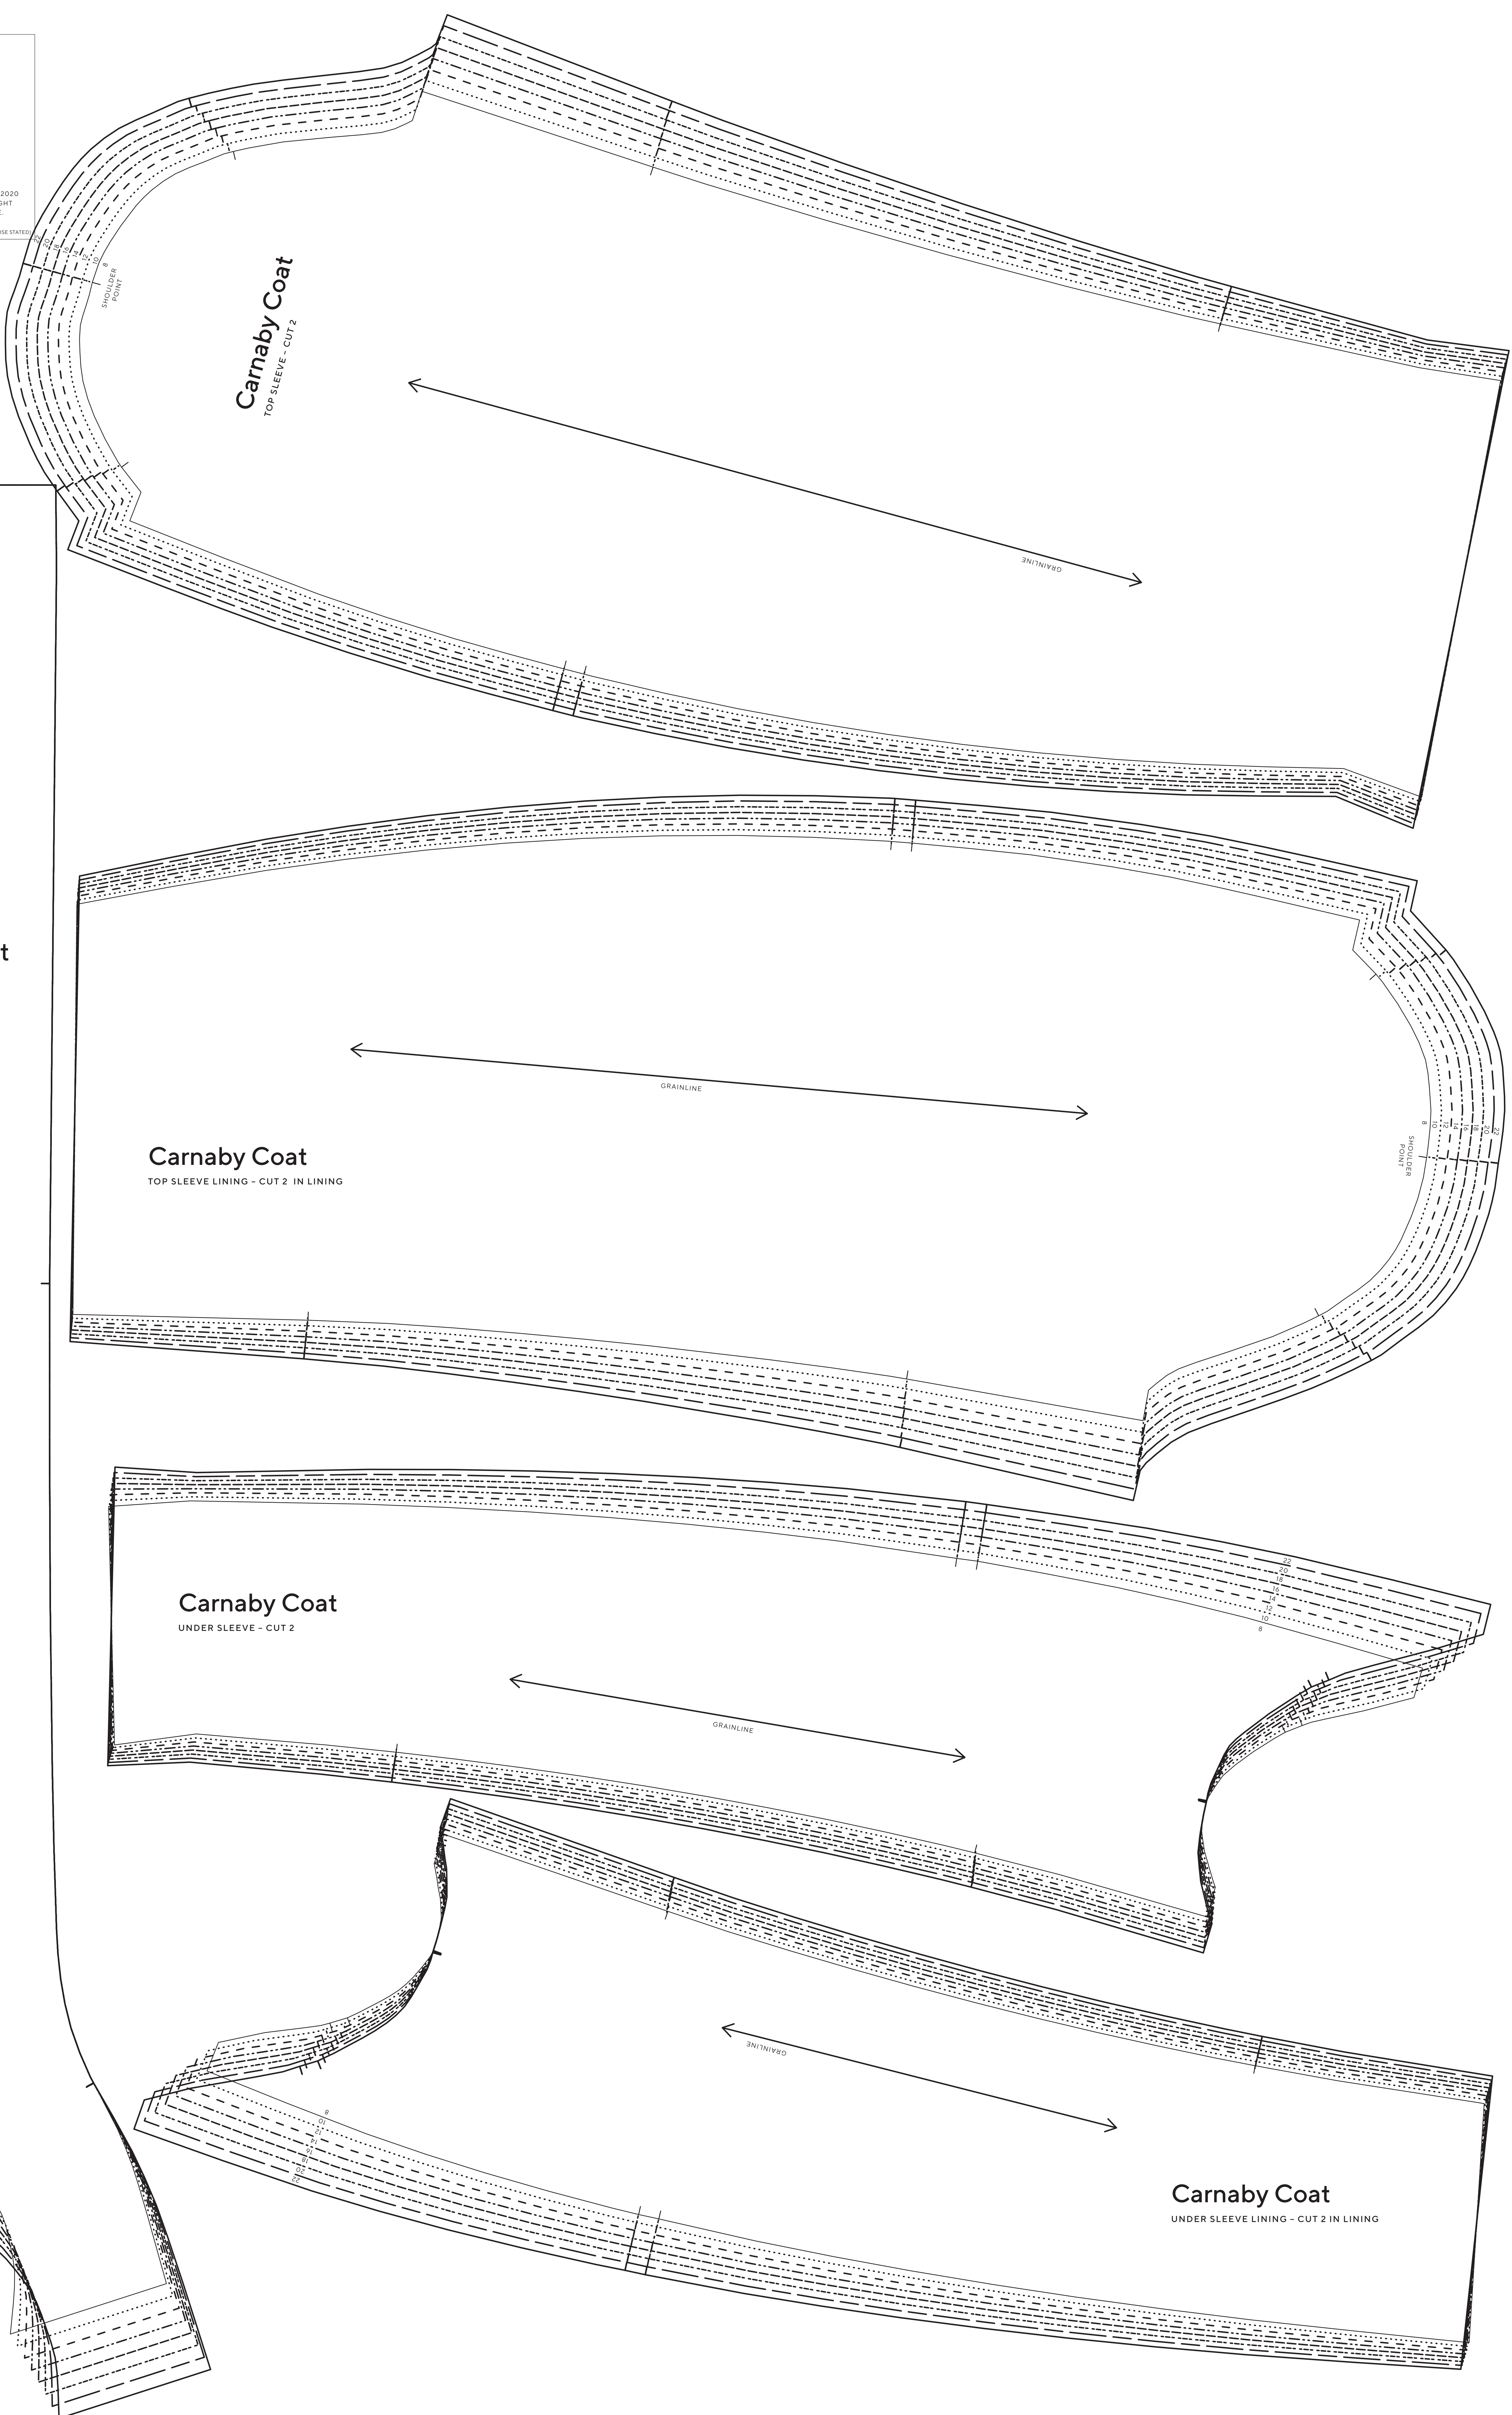

Carnaby Coat (2 of 3)

SIZING KEY

8
10
12
14
16
18
20
22

Carnaby Coat

FRONT FACING - CUT 2 IN MAIN FABRIC
+ CUT 2 IN INTERFACING