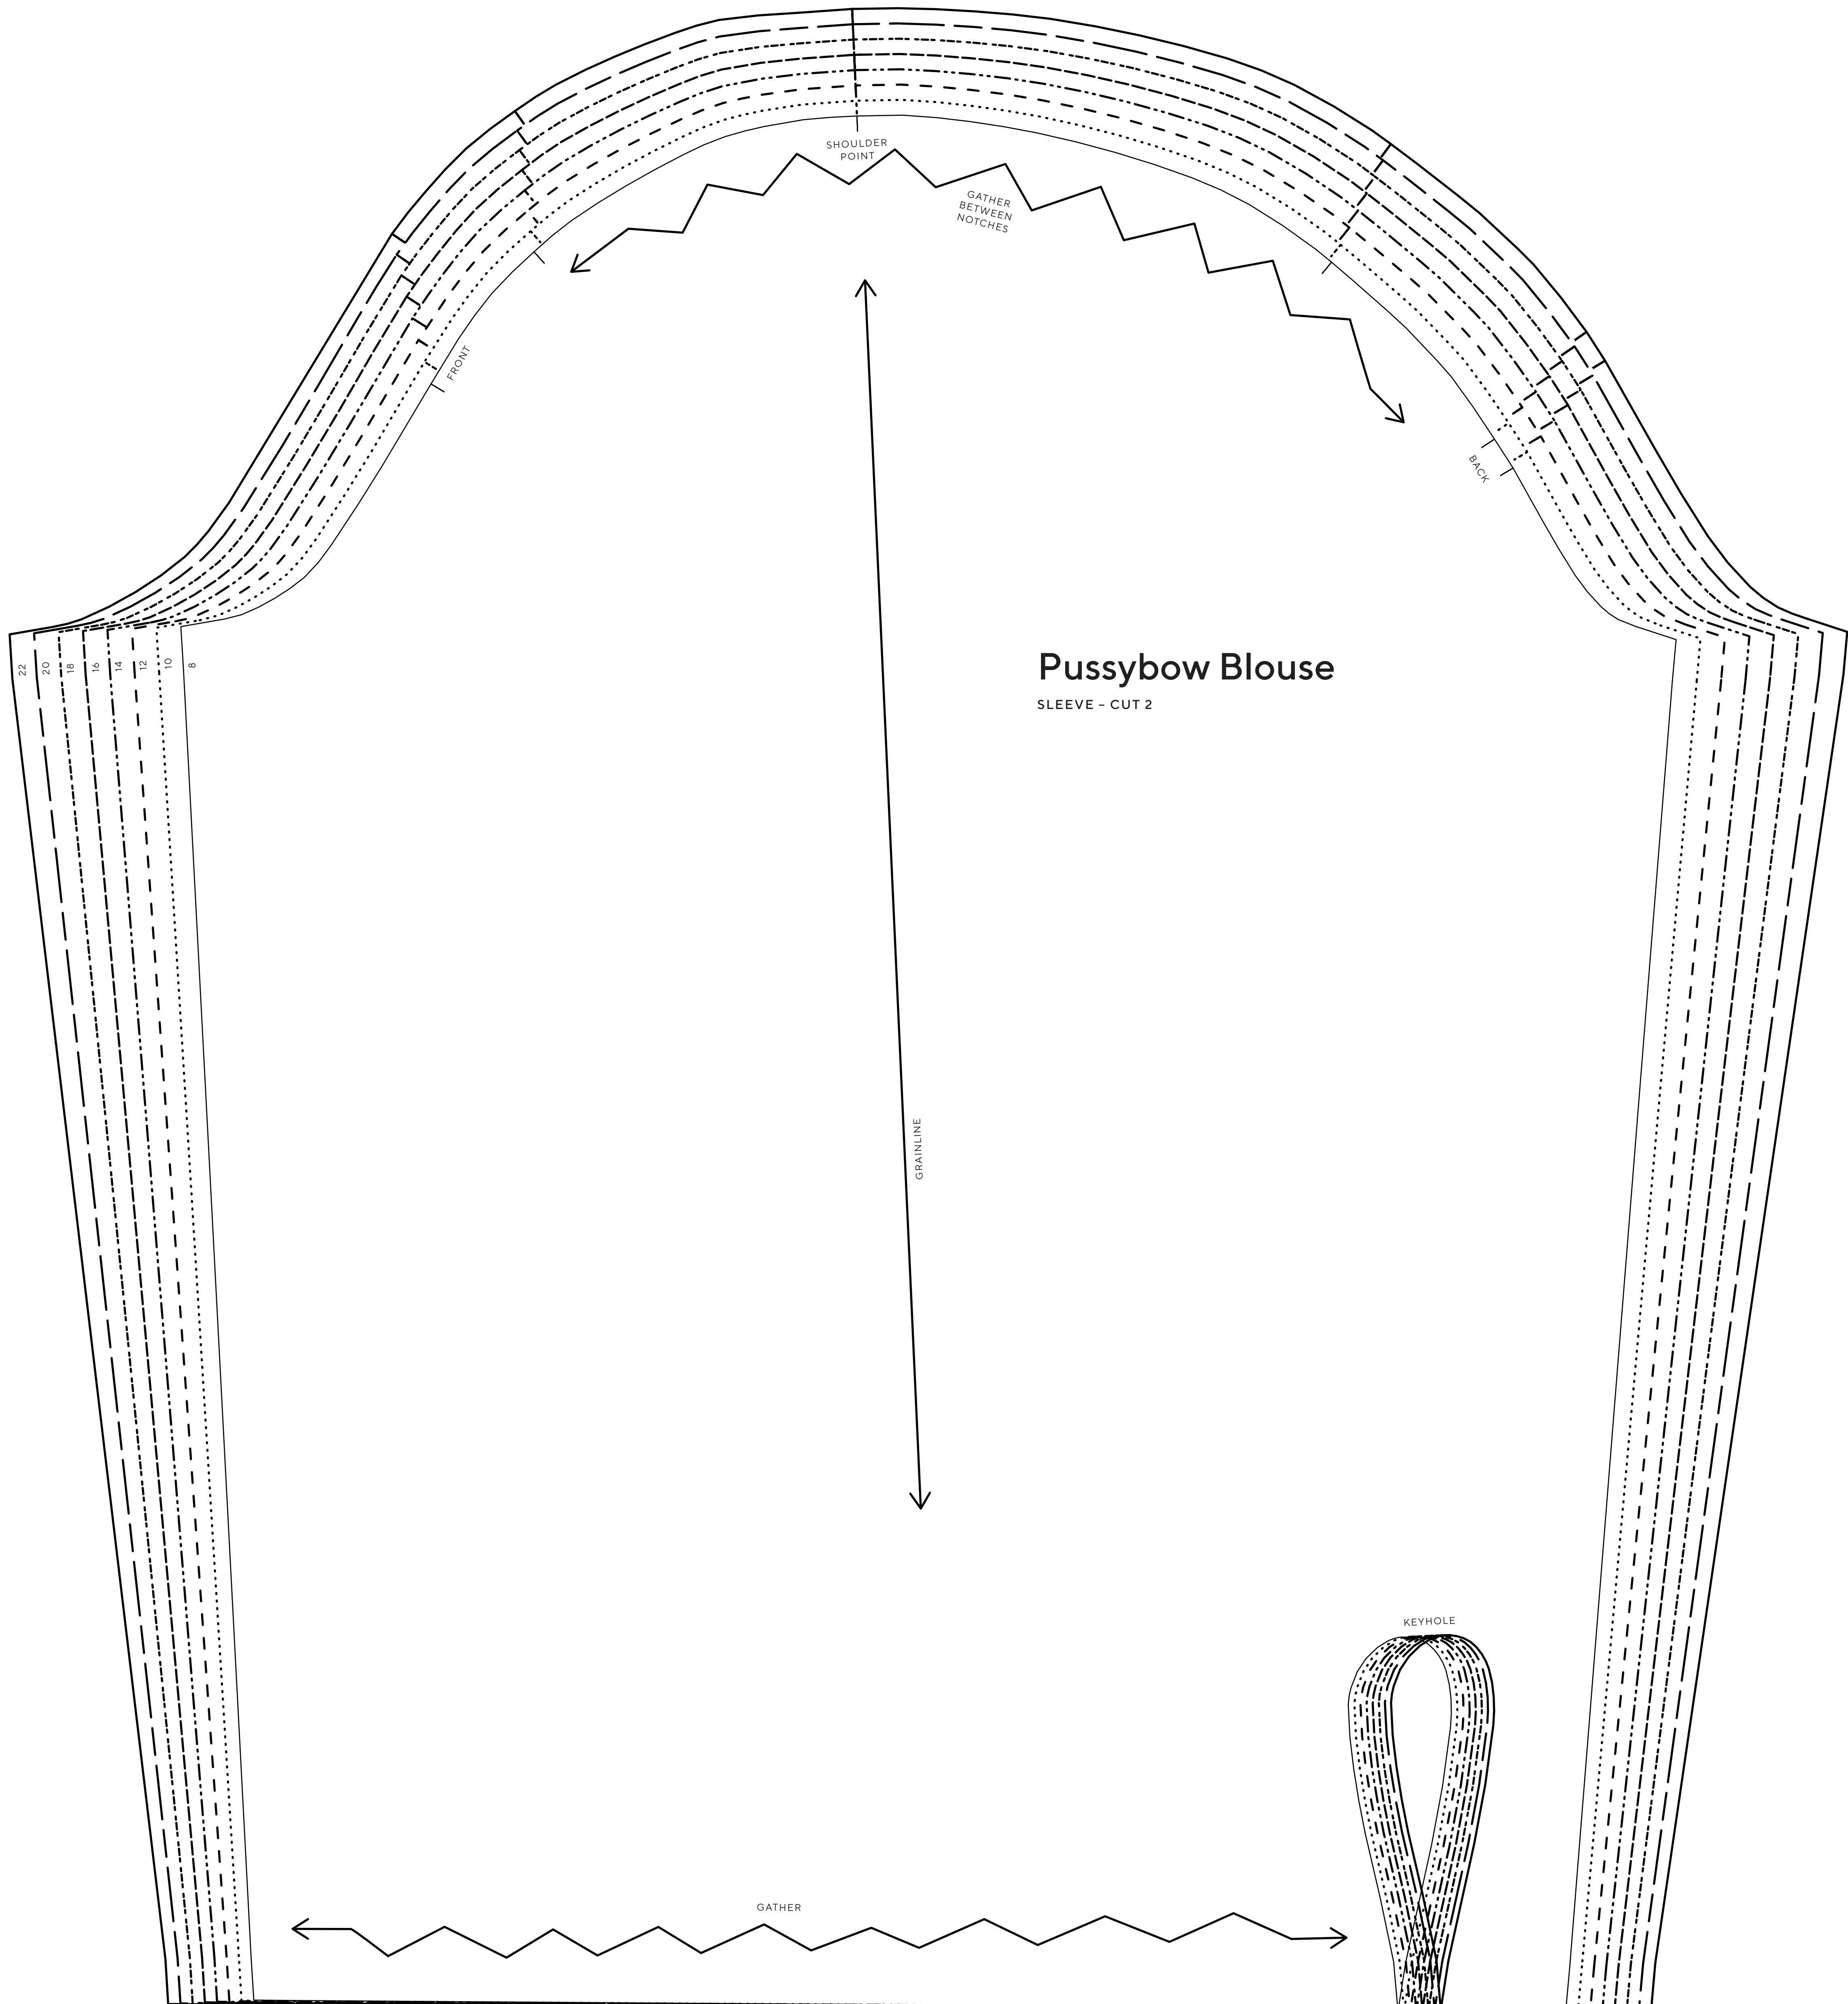

Pussybow Blouse (1 of 2)

SIZING KEY

8
10
12
14
16
18
20
22