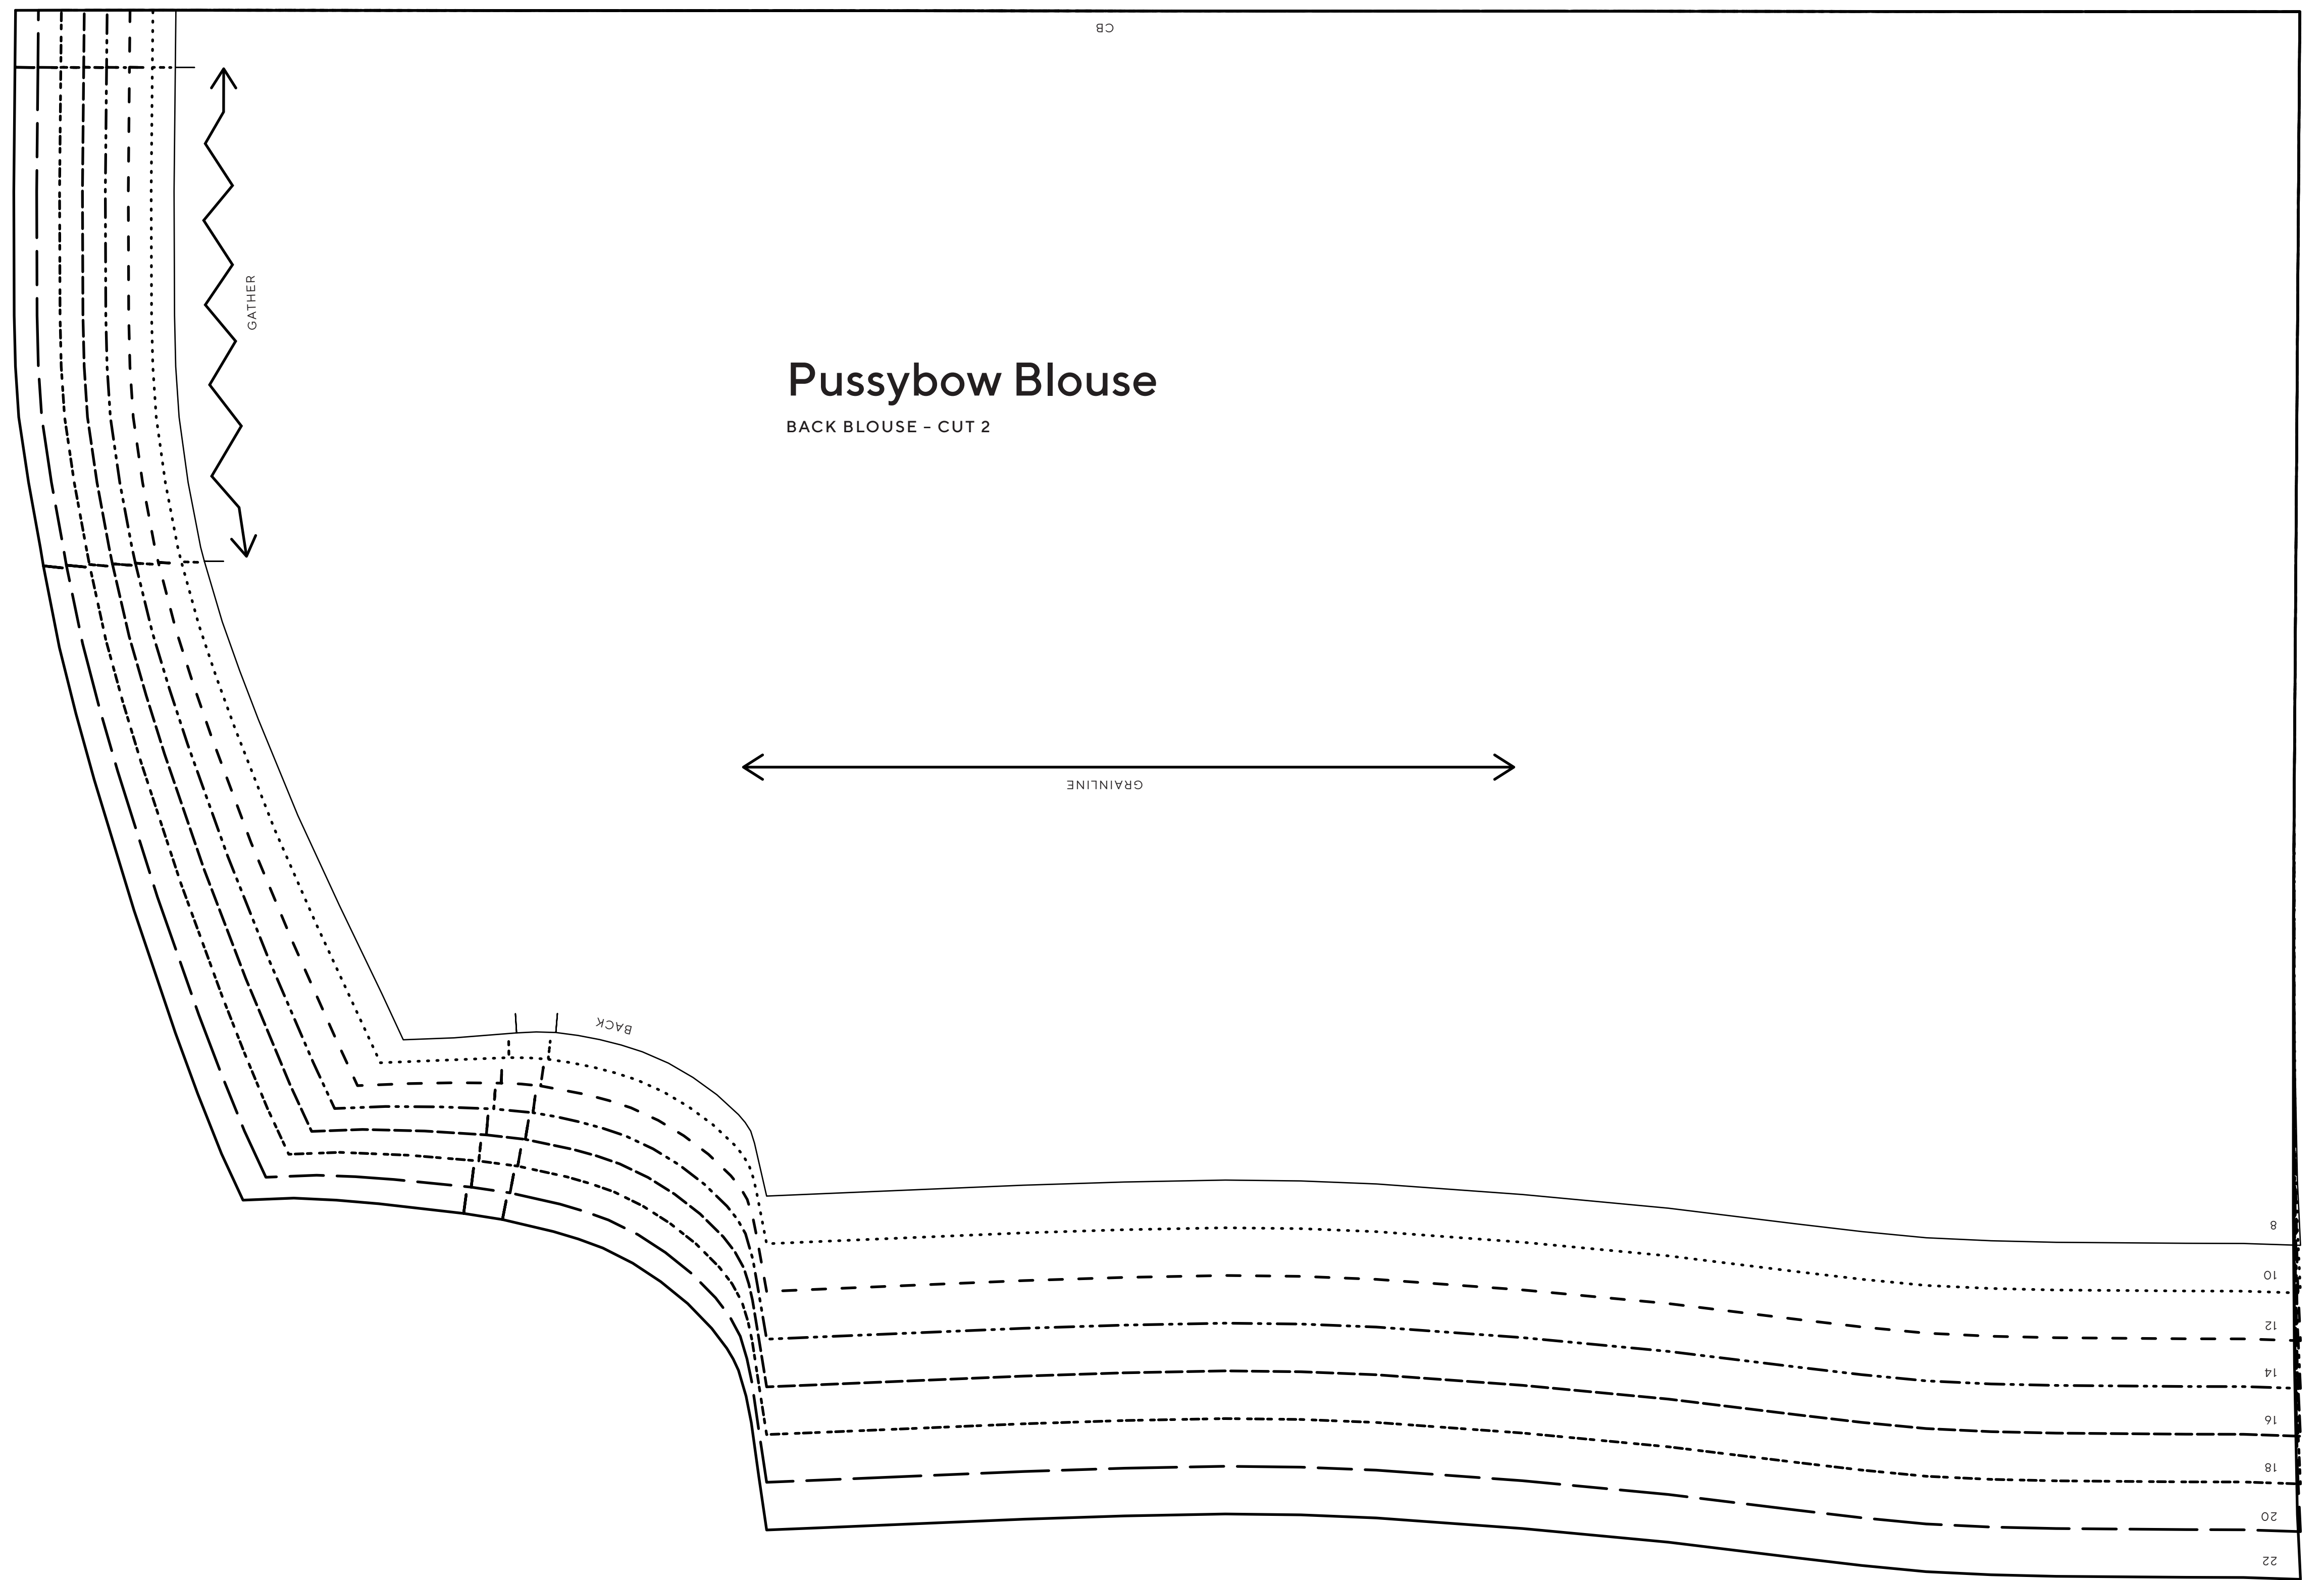

Pussybow Blouse (1 of 2)

SIZING KEY

8
10
12
14
16
18
20
22