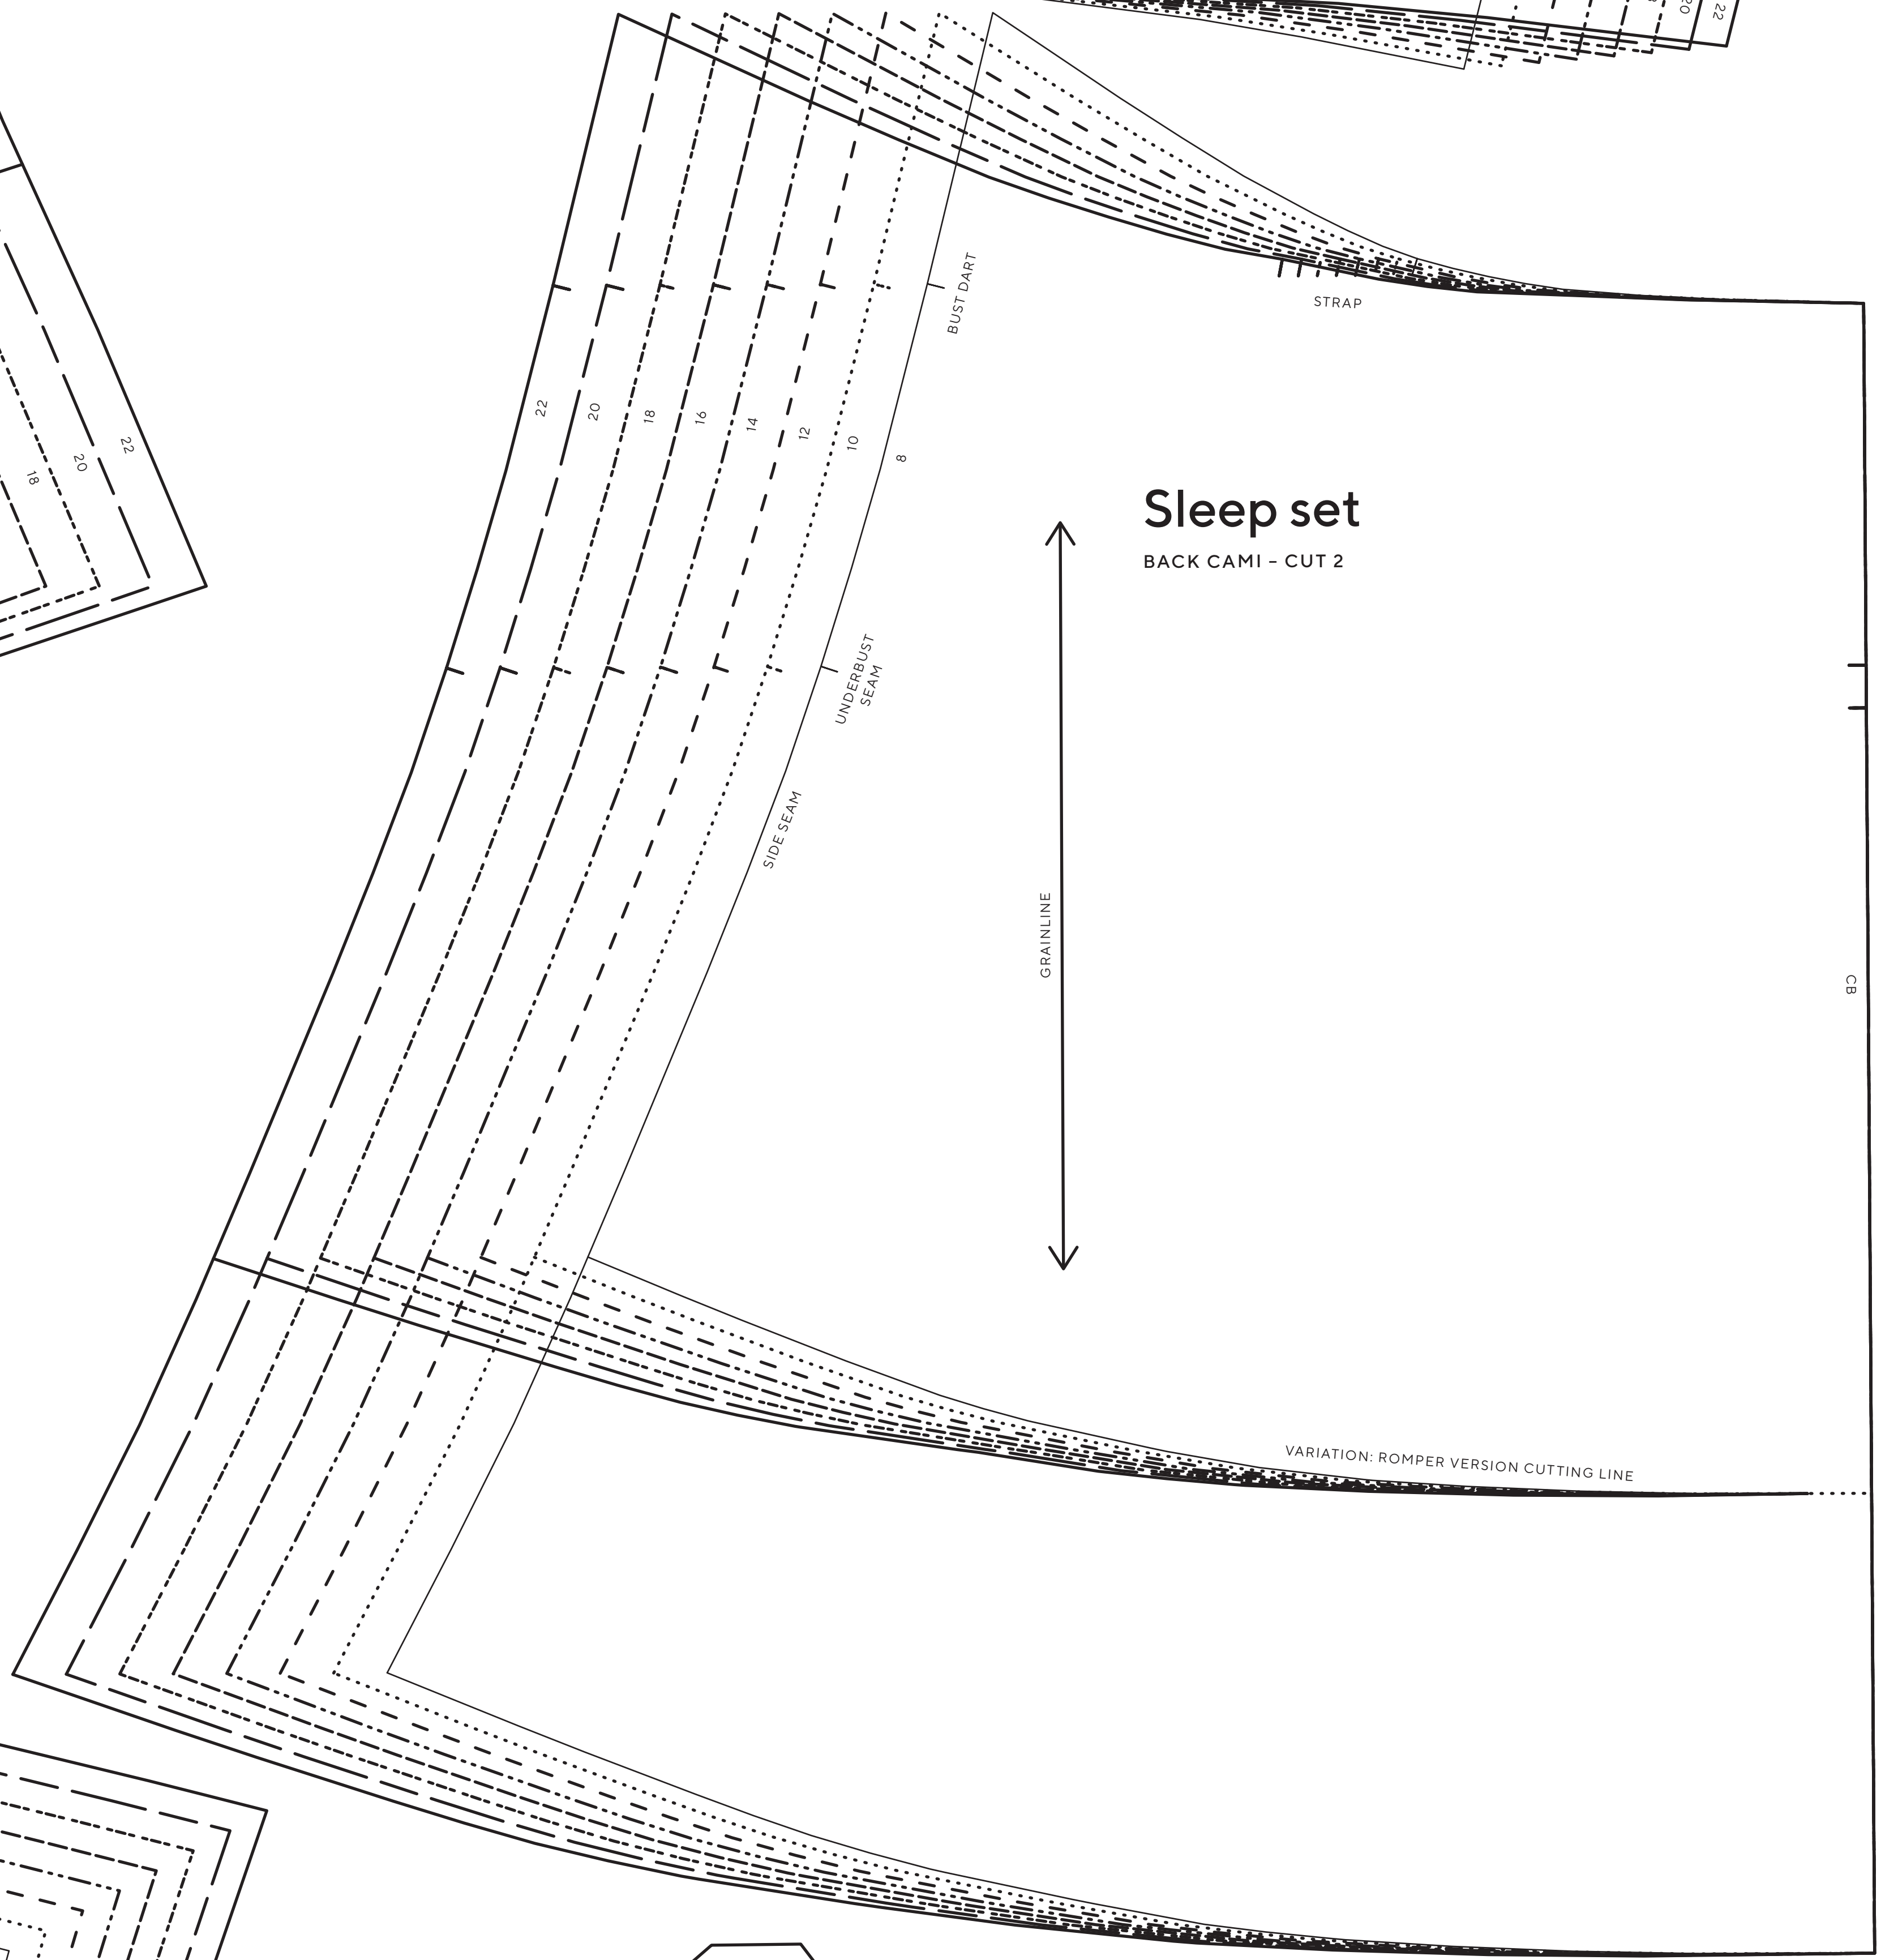

Sleep set (1 of 2)

SIZING KEY

—	8
⋯	10
- - -	12
- - -	14
- - -	16
- - -	18
- - -	20
- - -	22