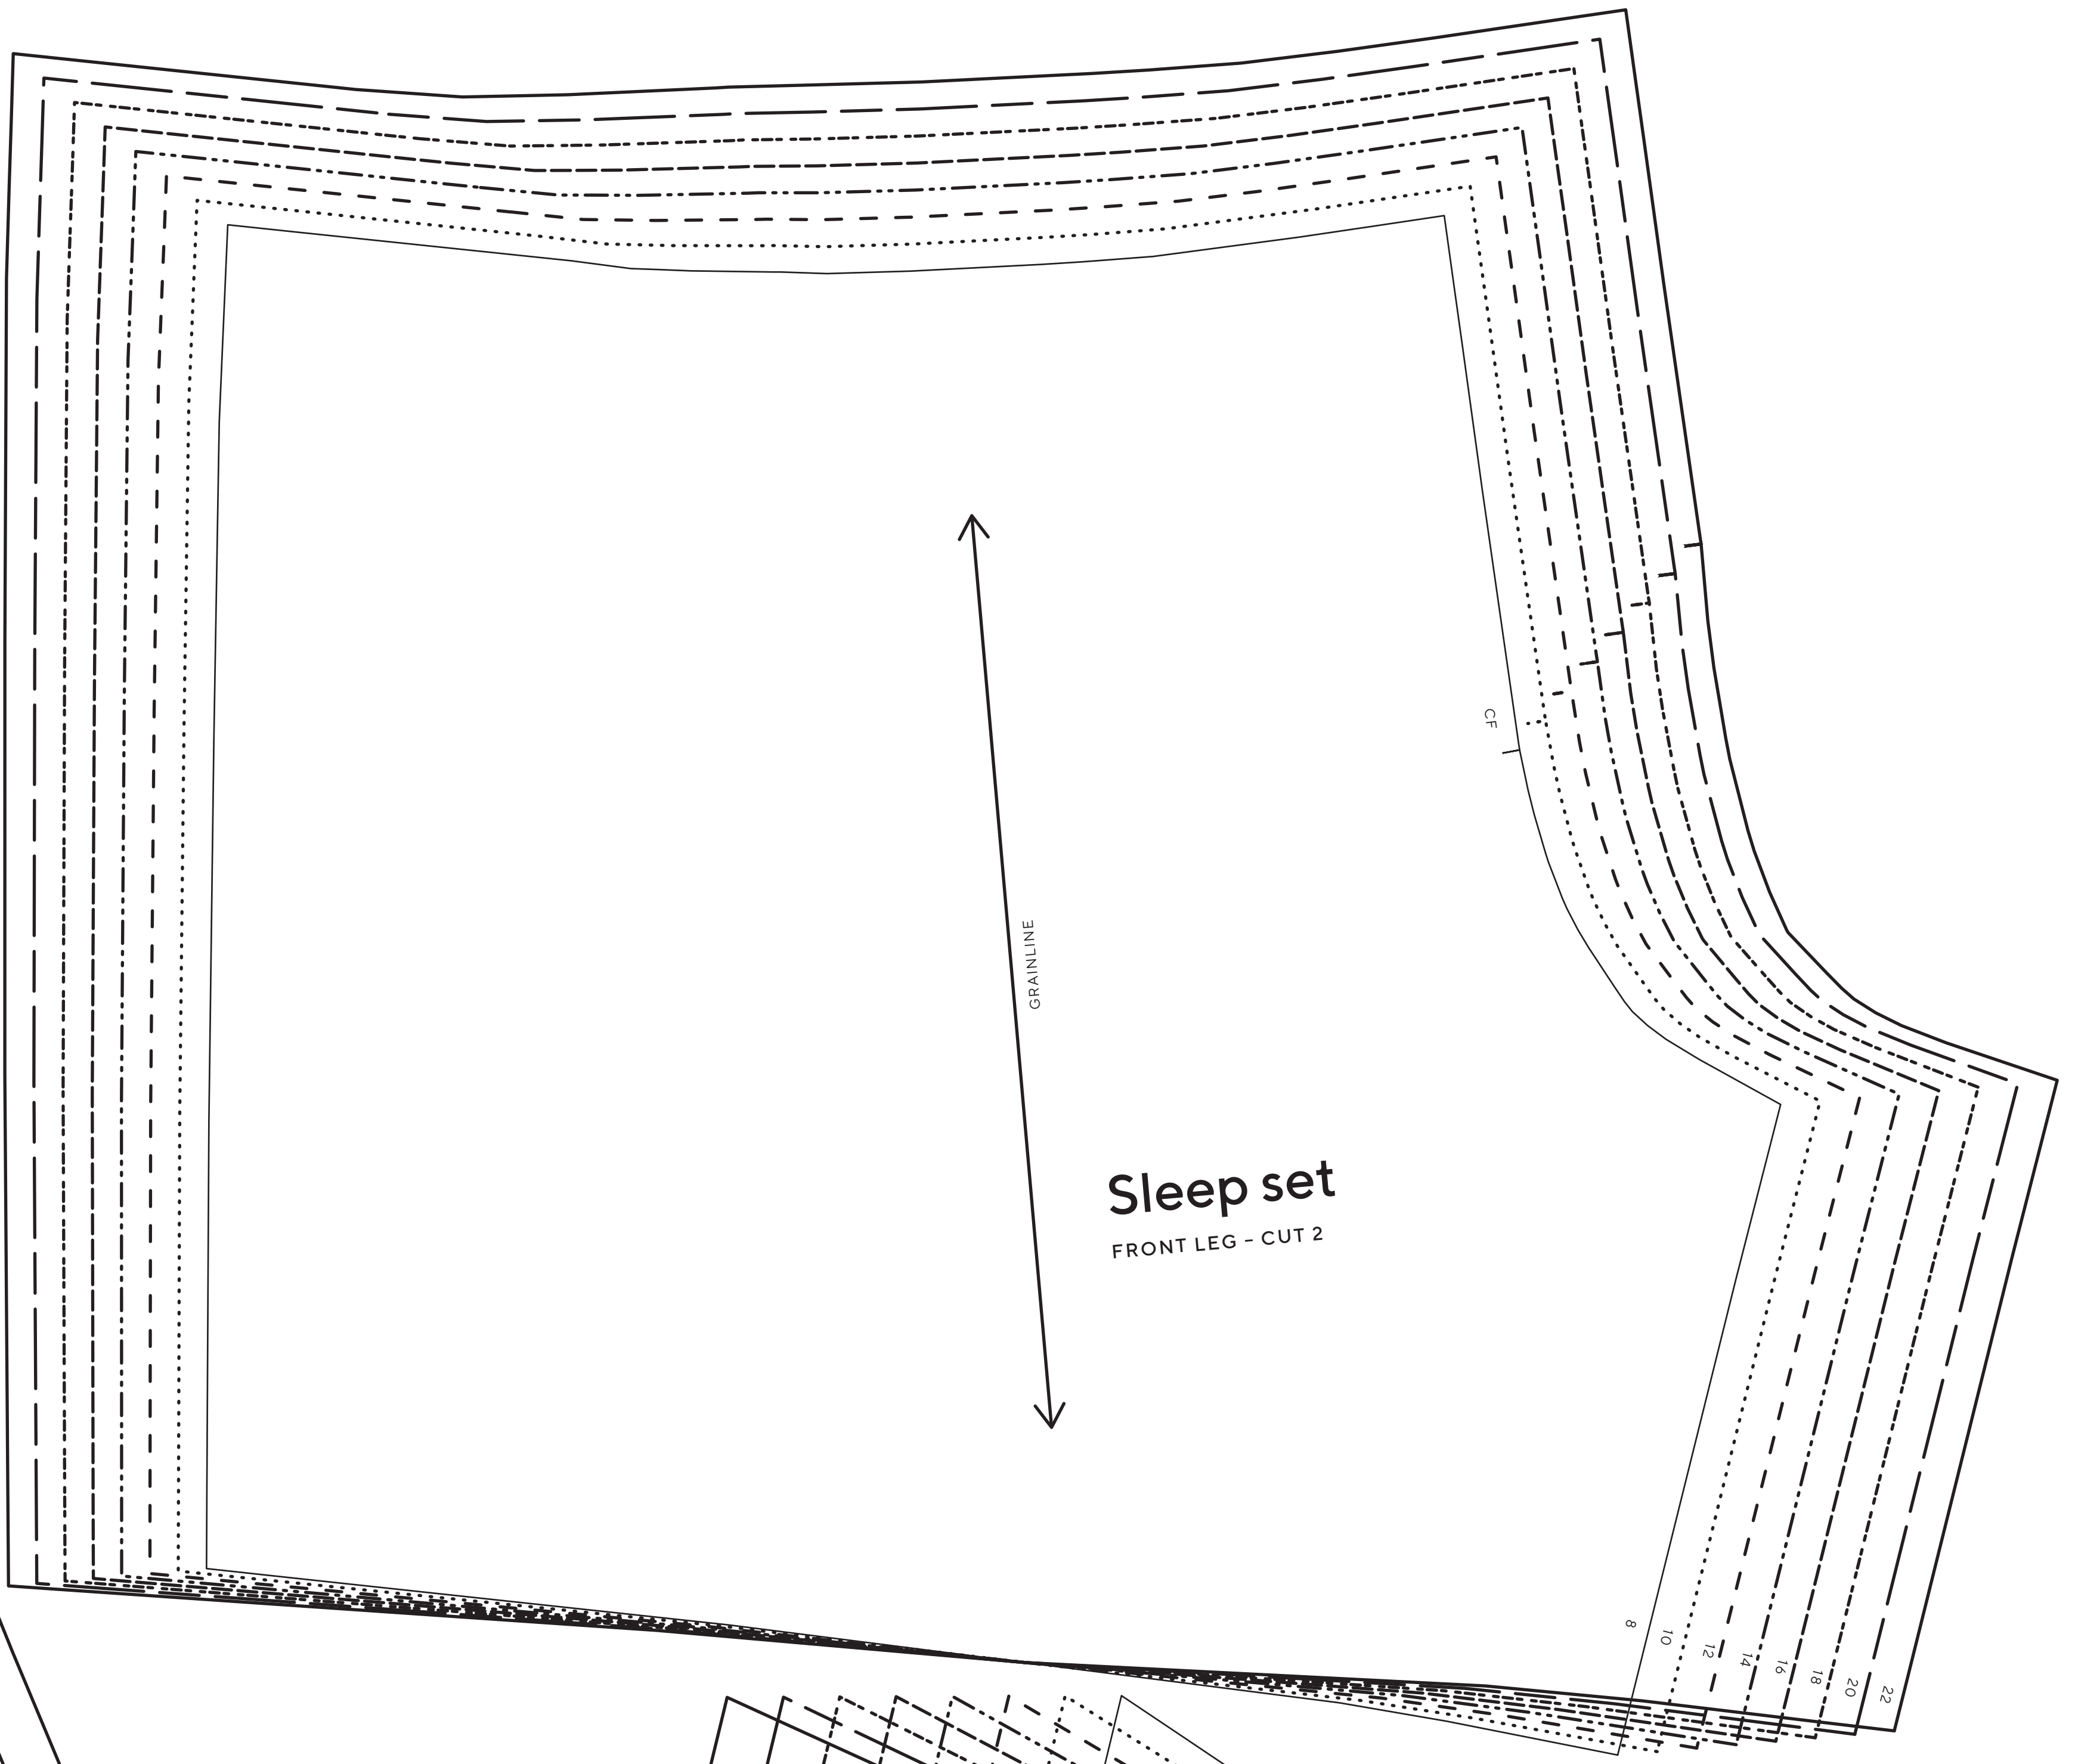

Sleep set (1 of 2)

SIZING KEY

—	8
⋯	10
- - -	12
- - -	14
- - -	16
- - -	18
- - -	20
- - -	22