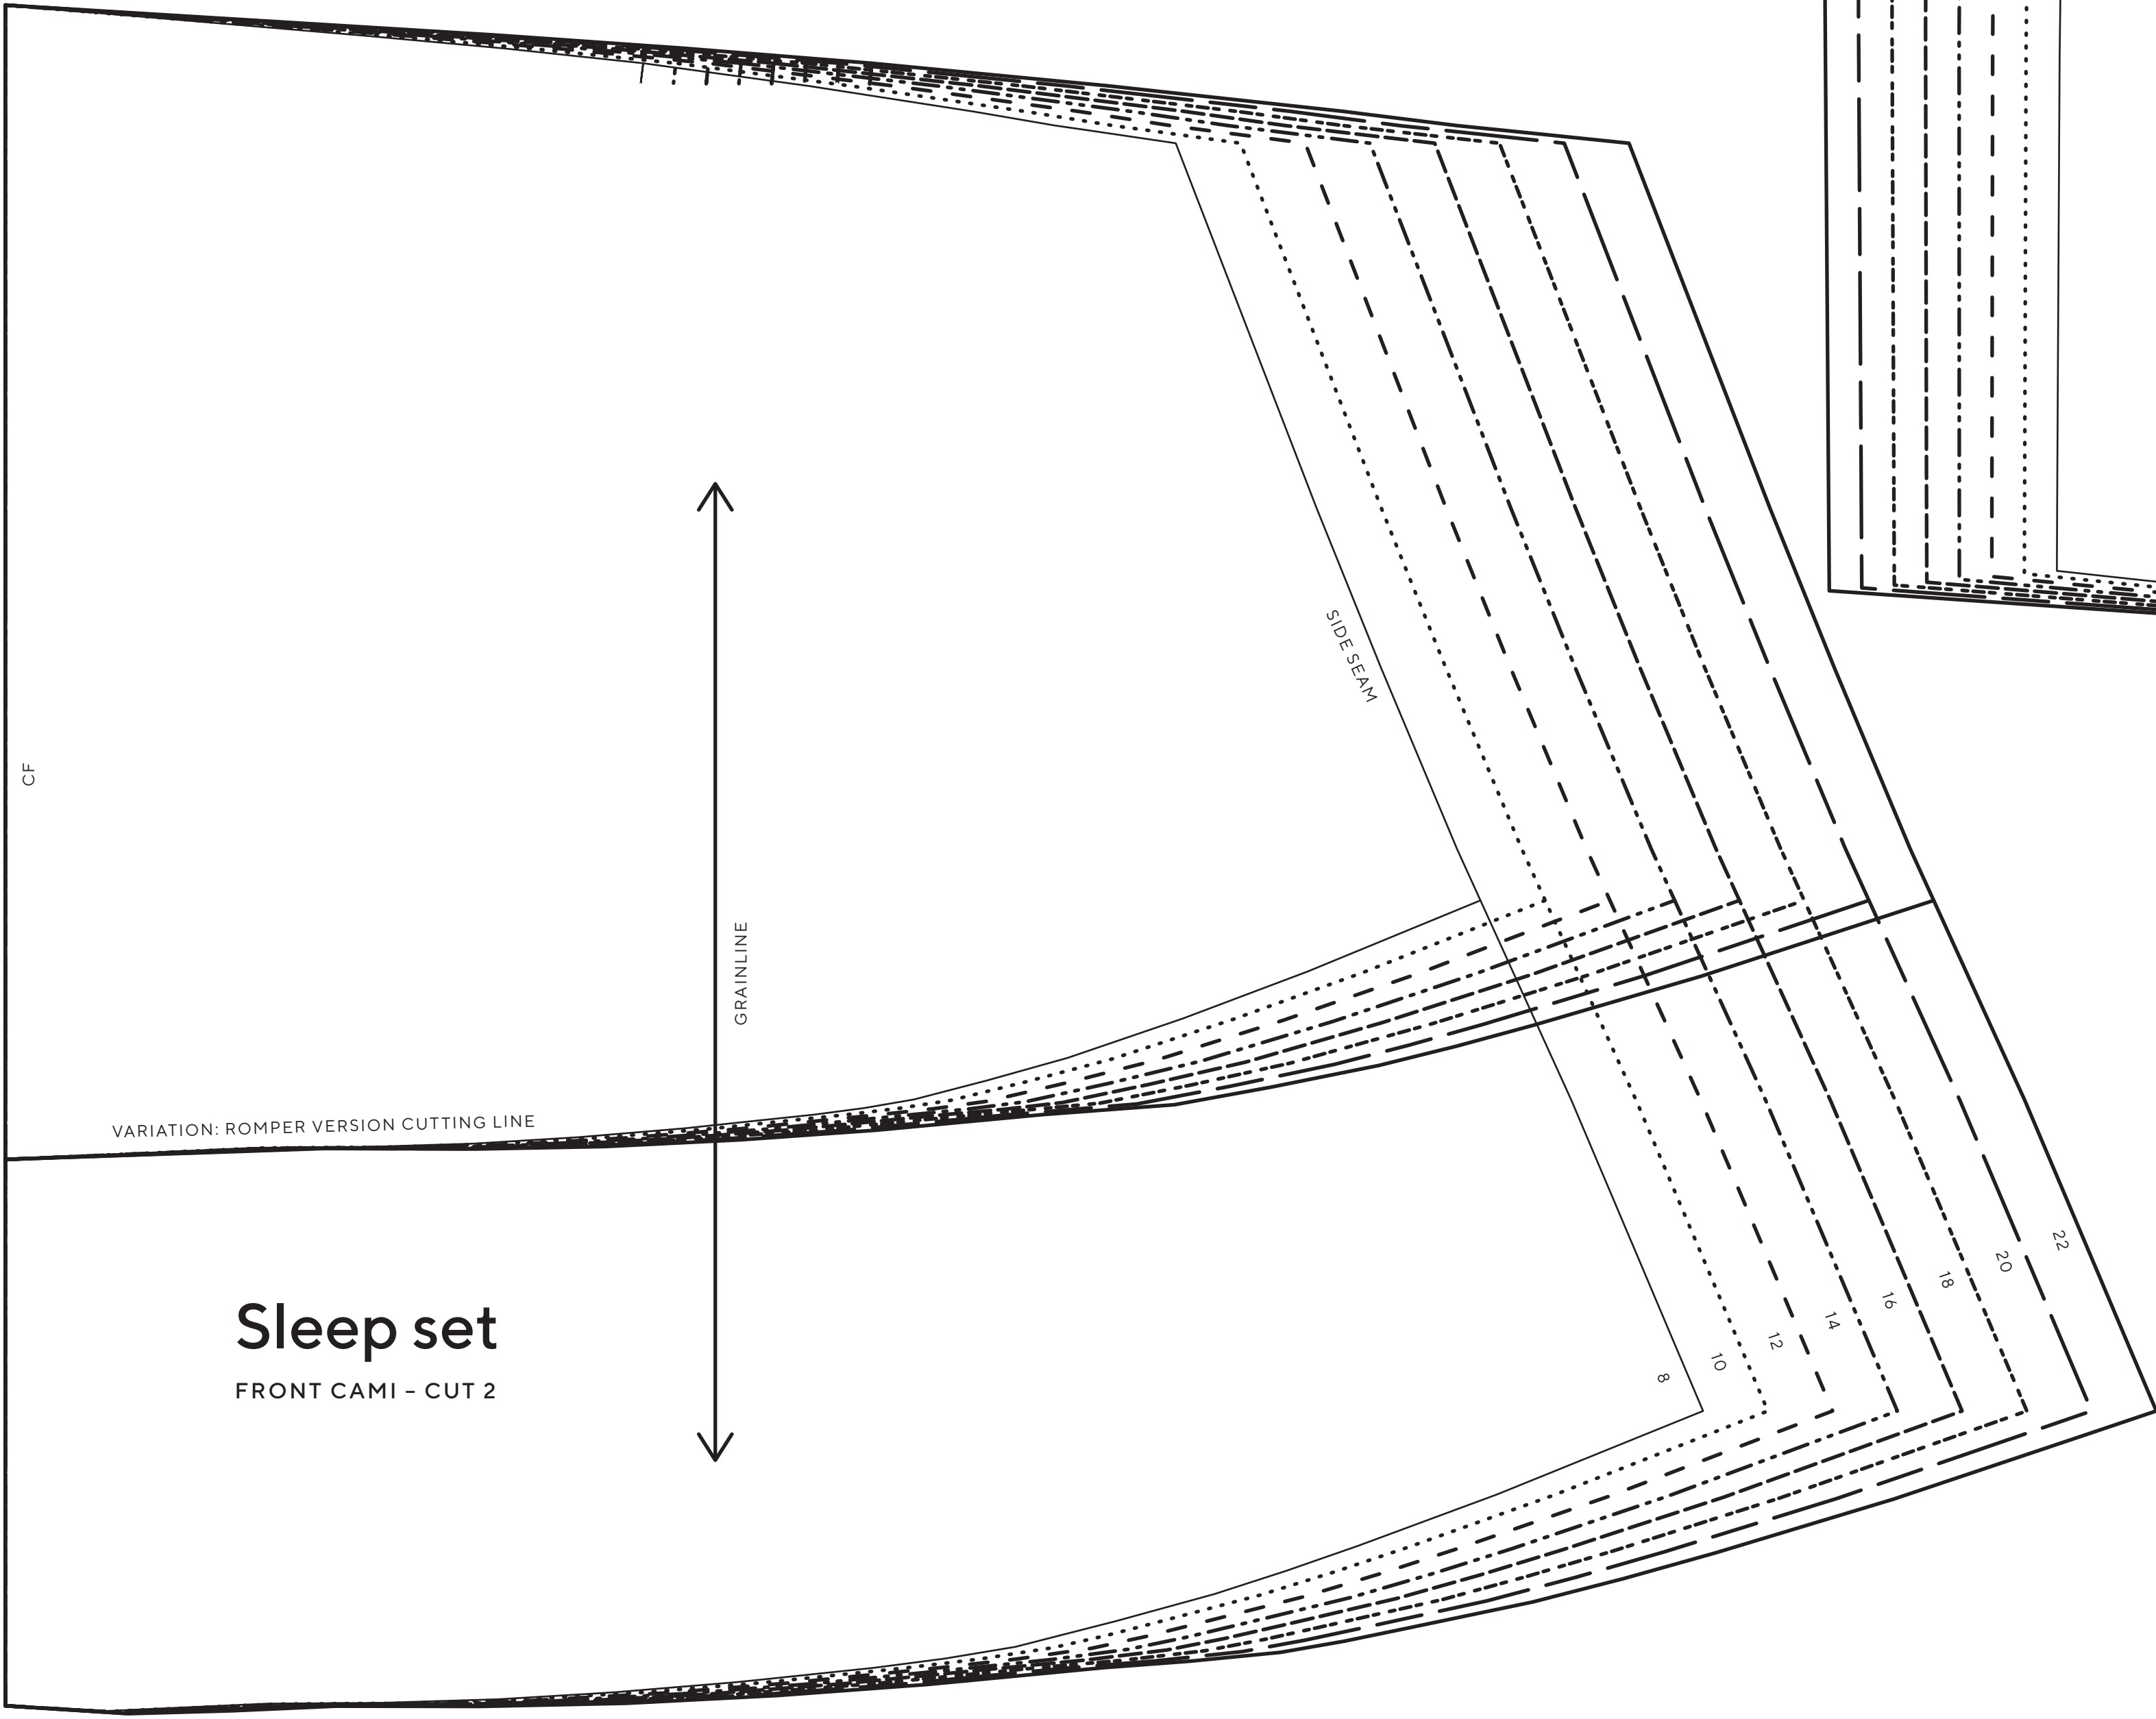

Sleep set (1 of 2)

SIZING KEY

—	8
⋯	10
- - -	12
- - -	14
- - -	16
- - -	18
- - -	20
- - -	22