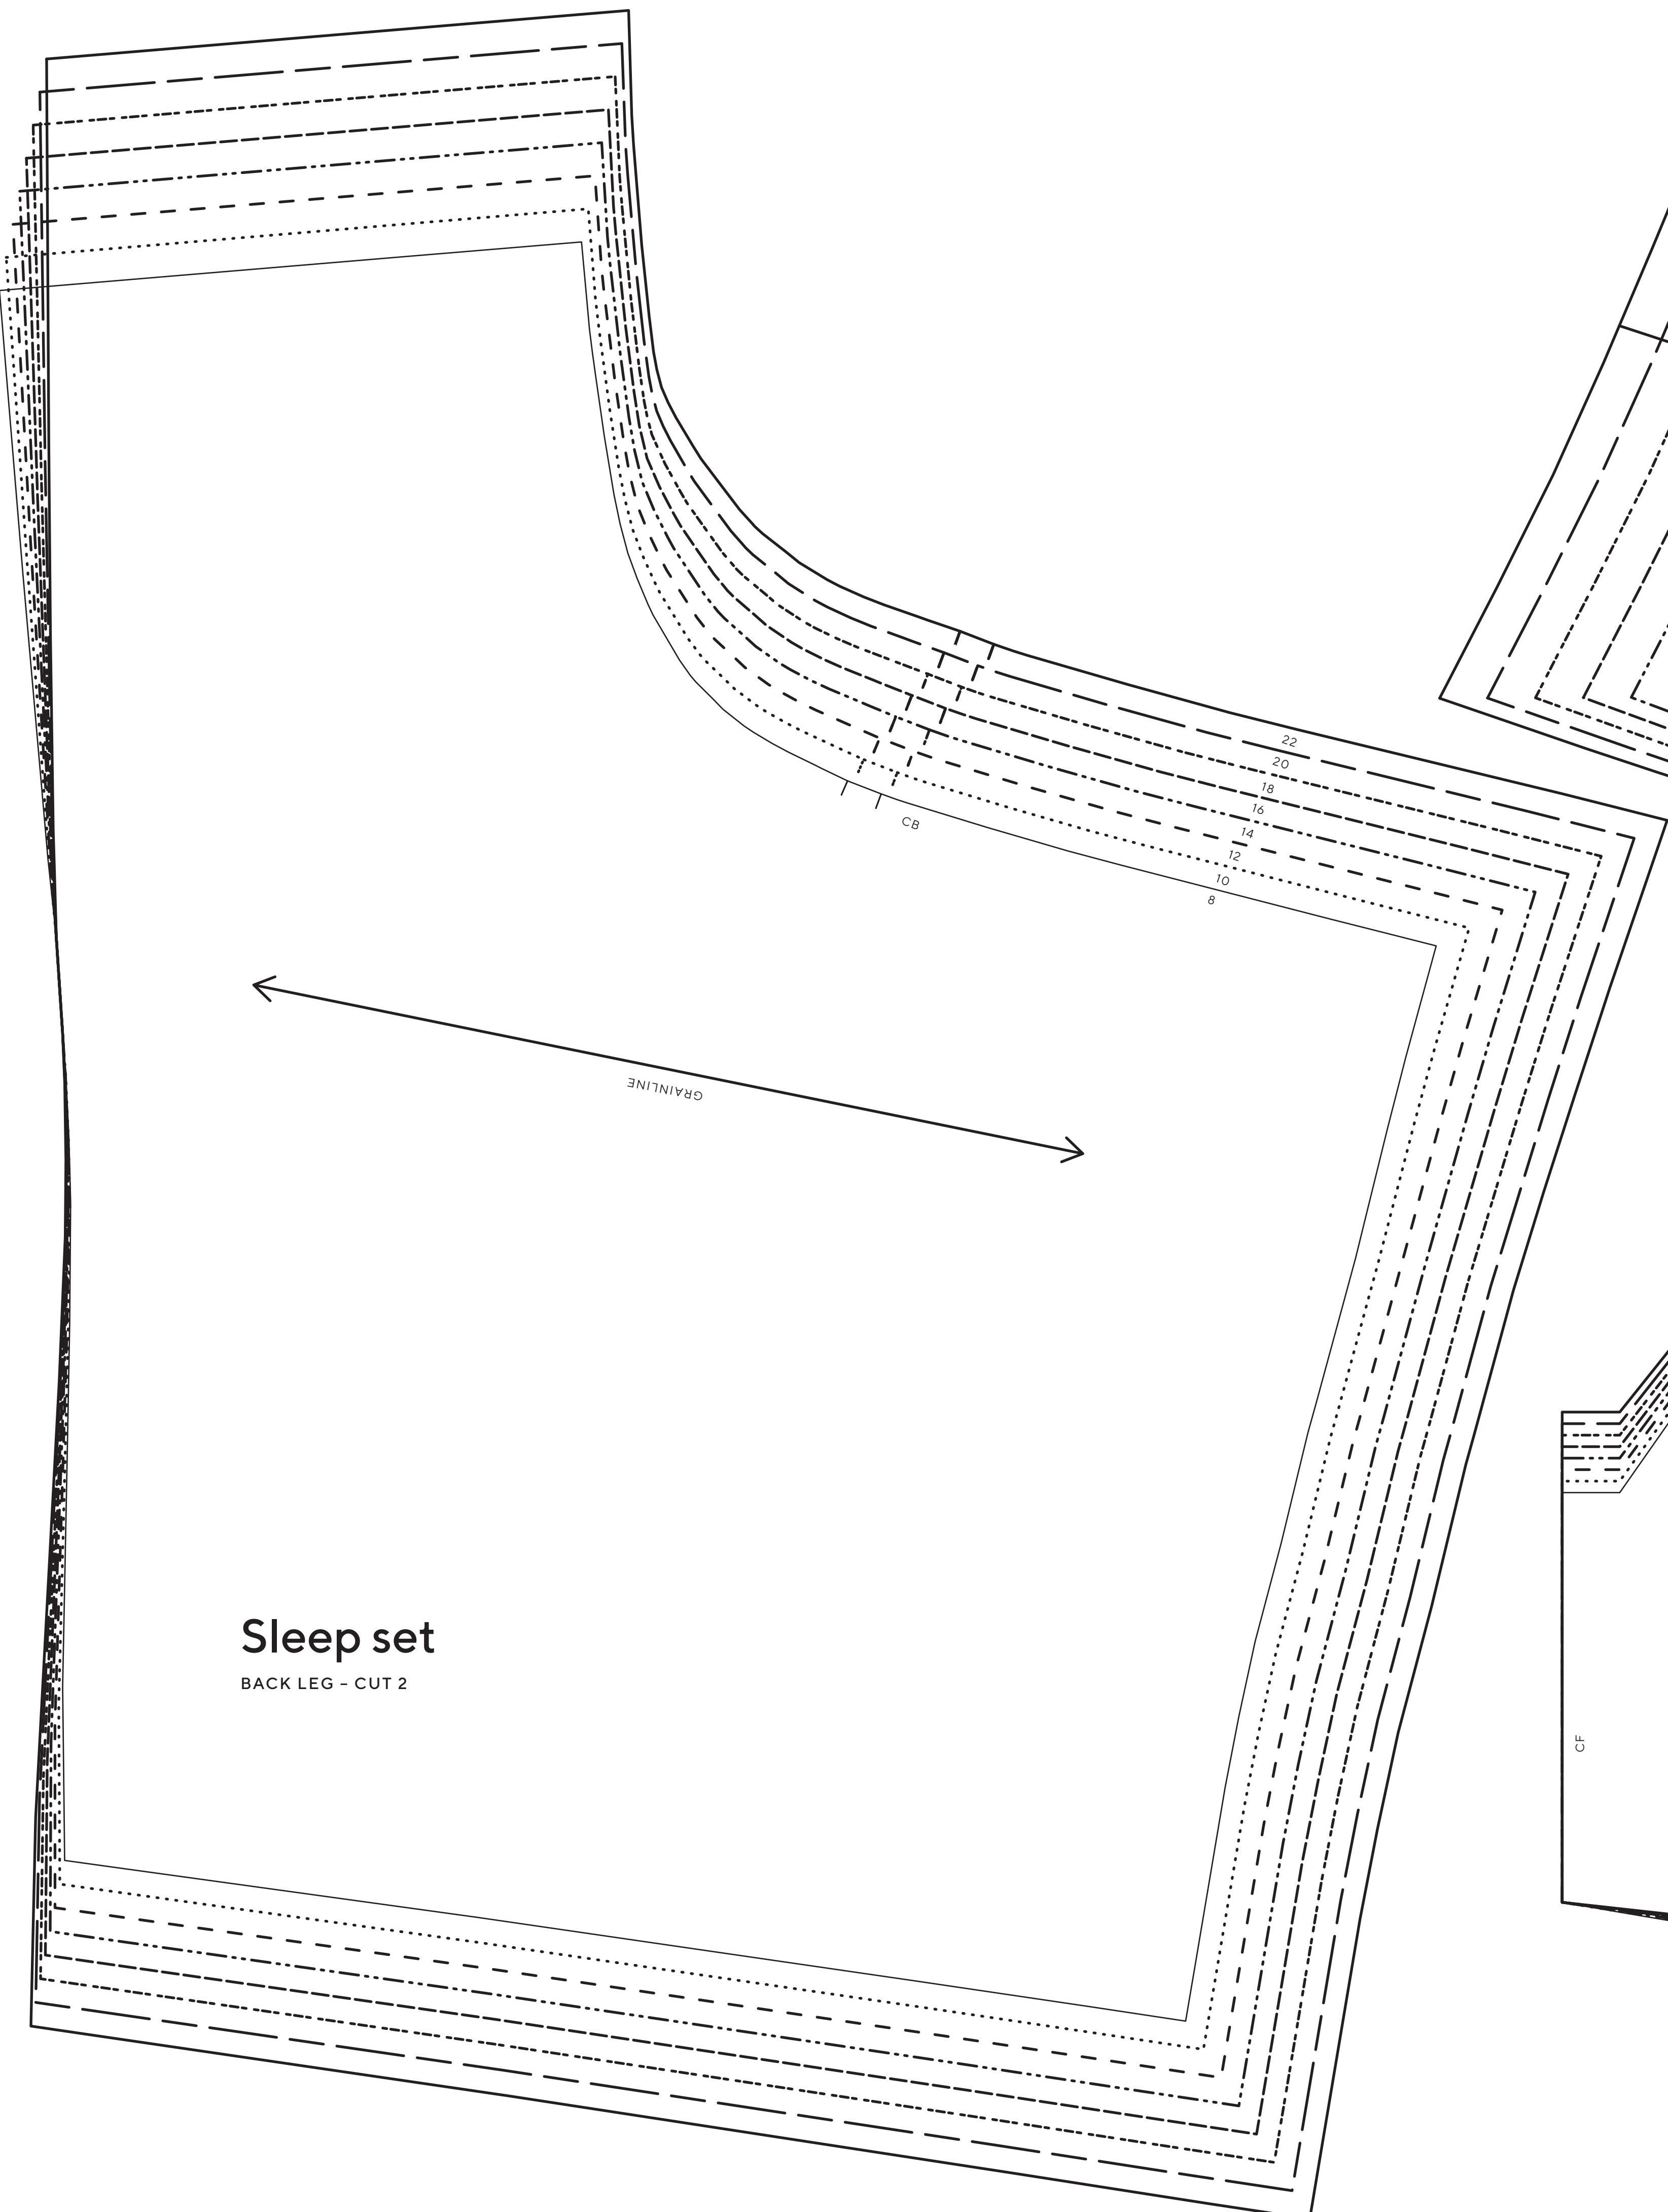

Sleep set (1 of 2)

SIZING KEY

—	8
⋯	10
- - -	12
- - -	14
- - -	16
- - -	18
- - -	20
- - -	22