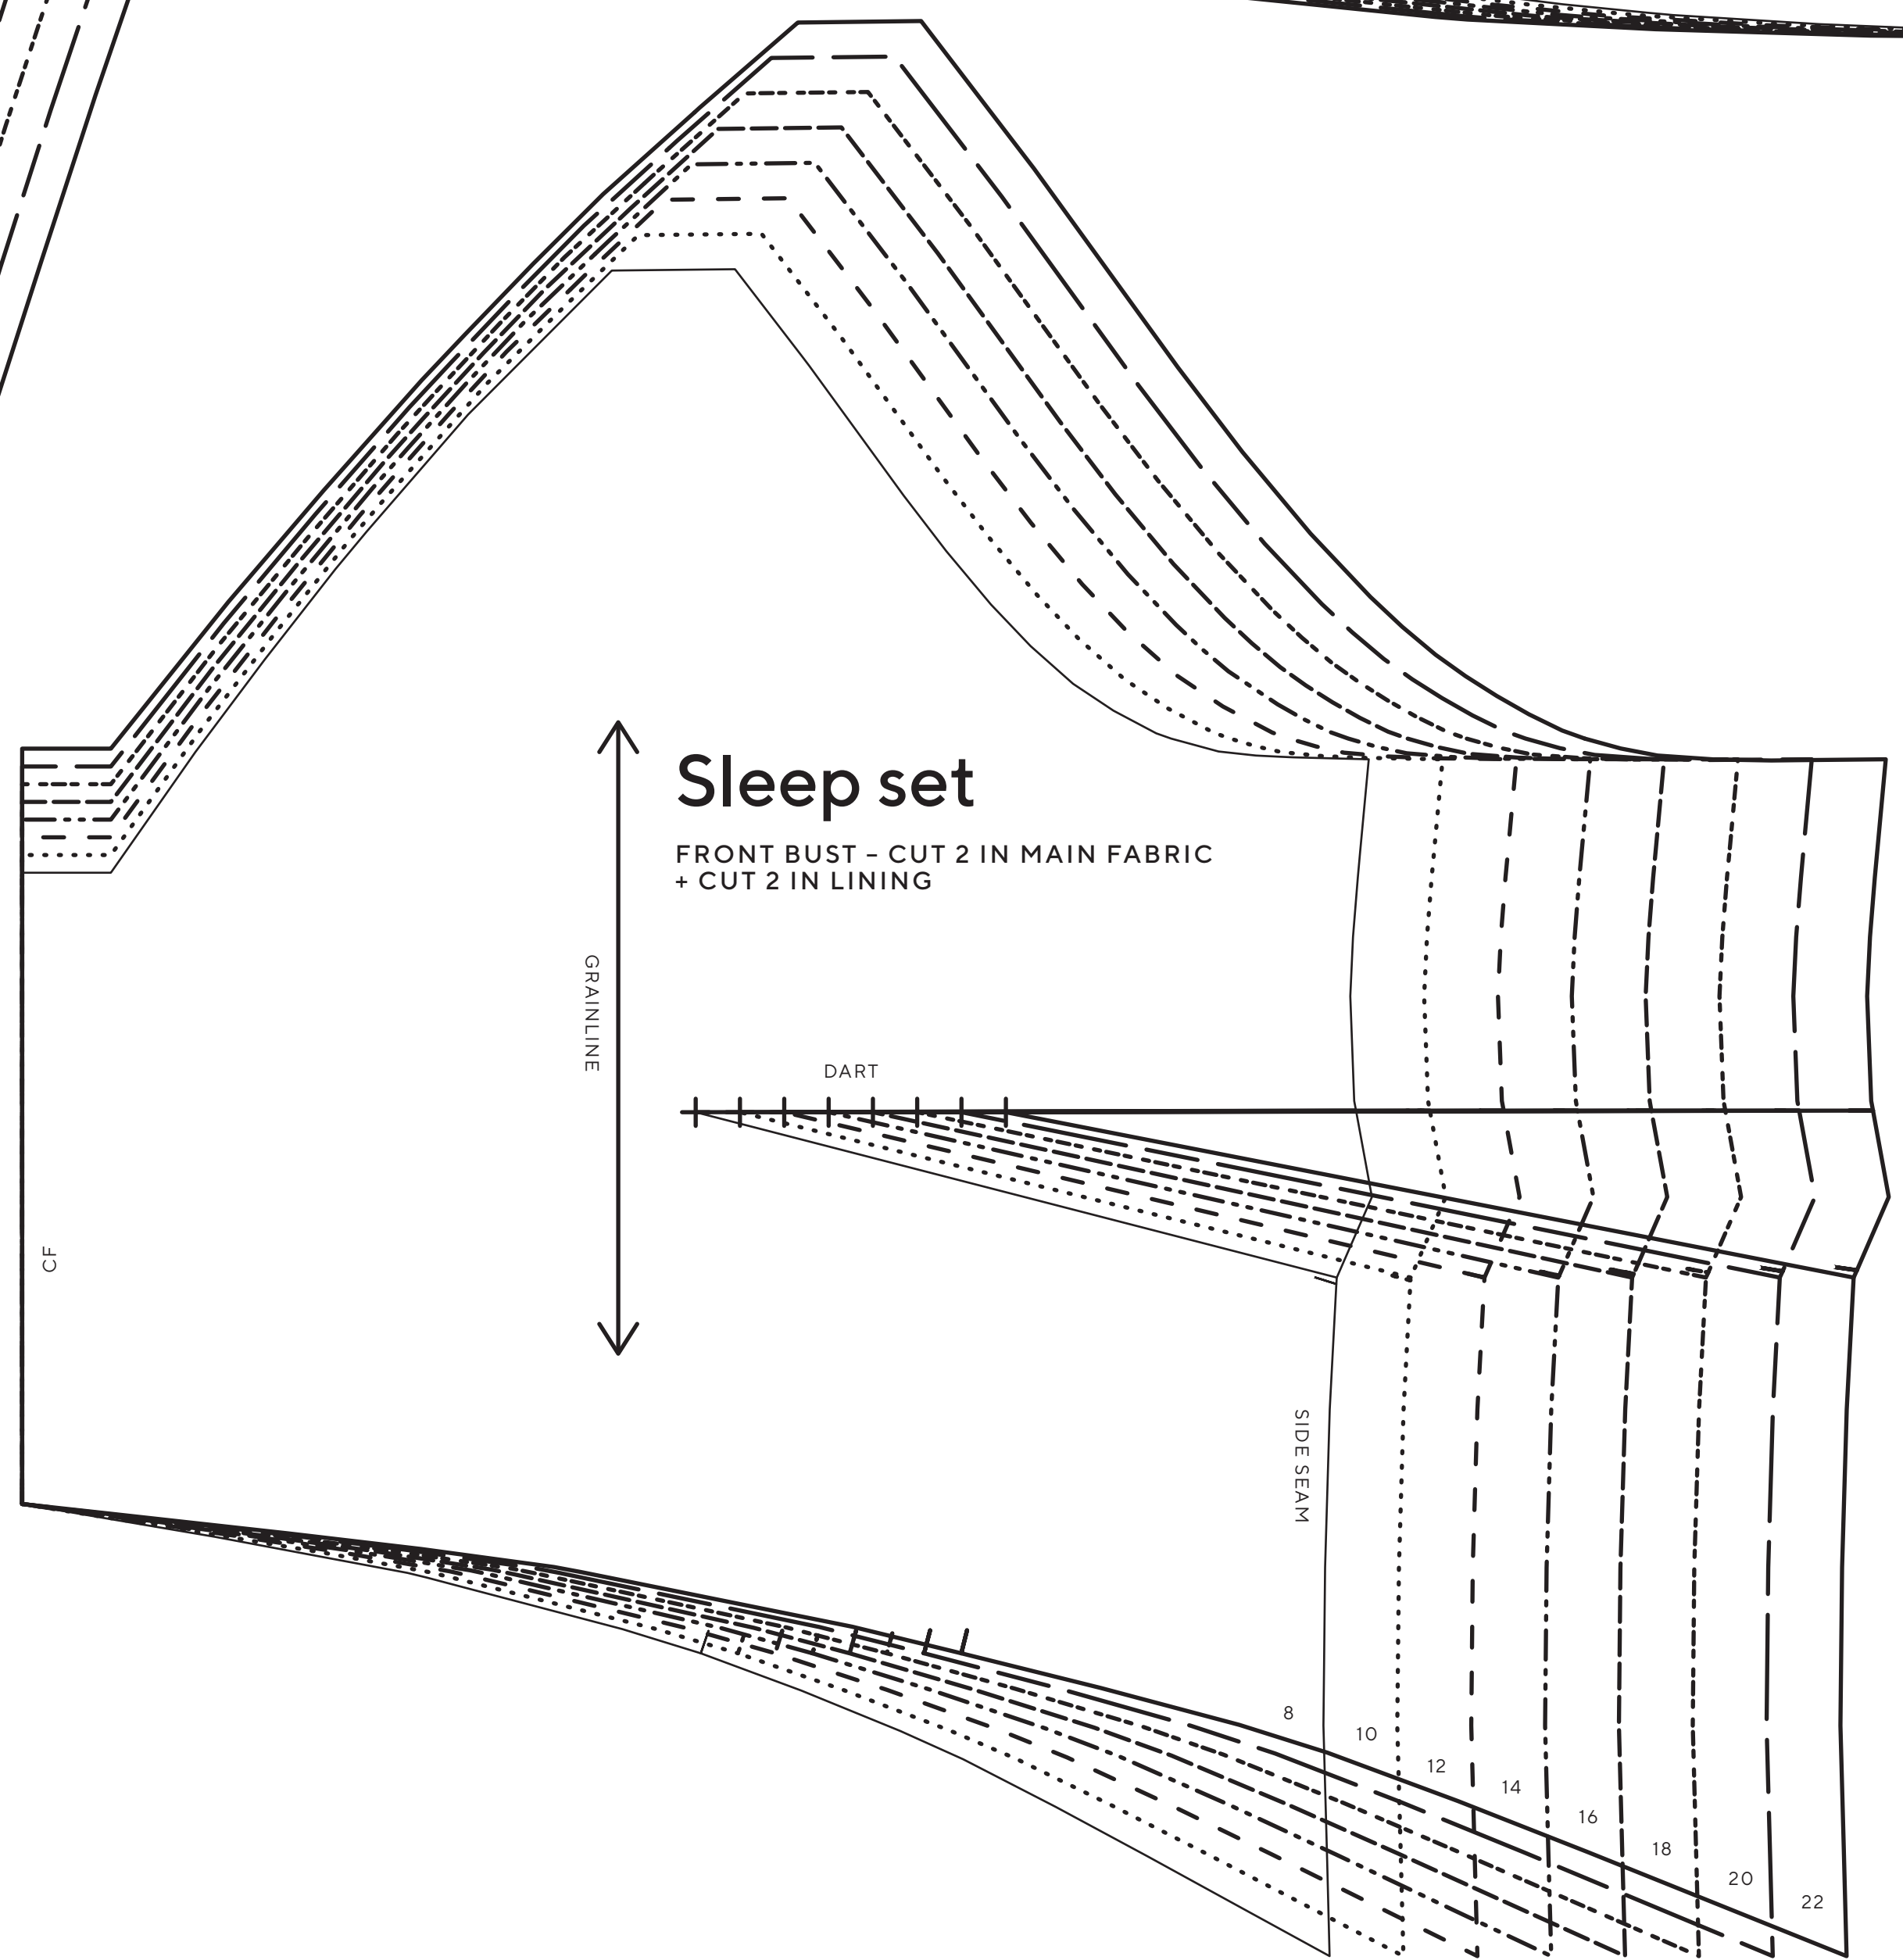

Sleep set (1 of 2)

SIZING KEY

—	8
⋯	10
- - -	12
- - -	14
- - -	16
- - -	18
- - -	20
- - -	22