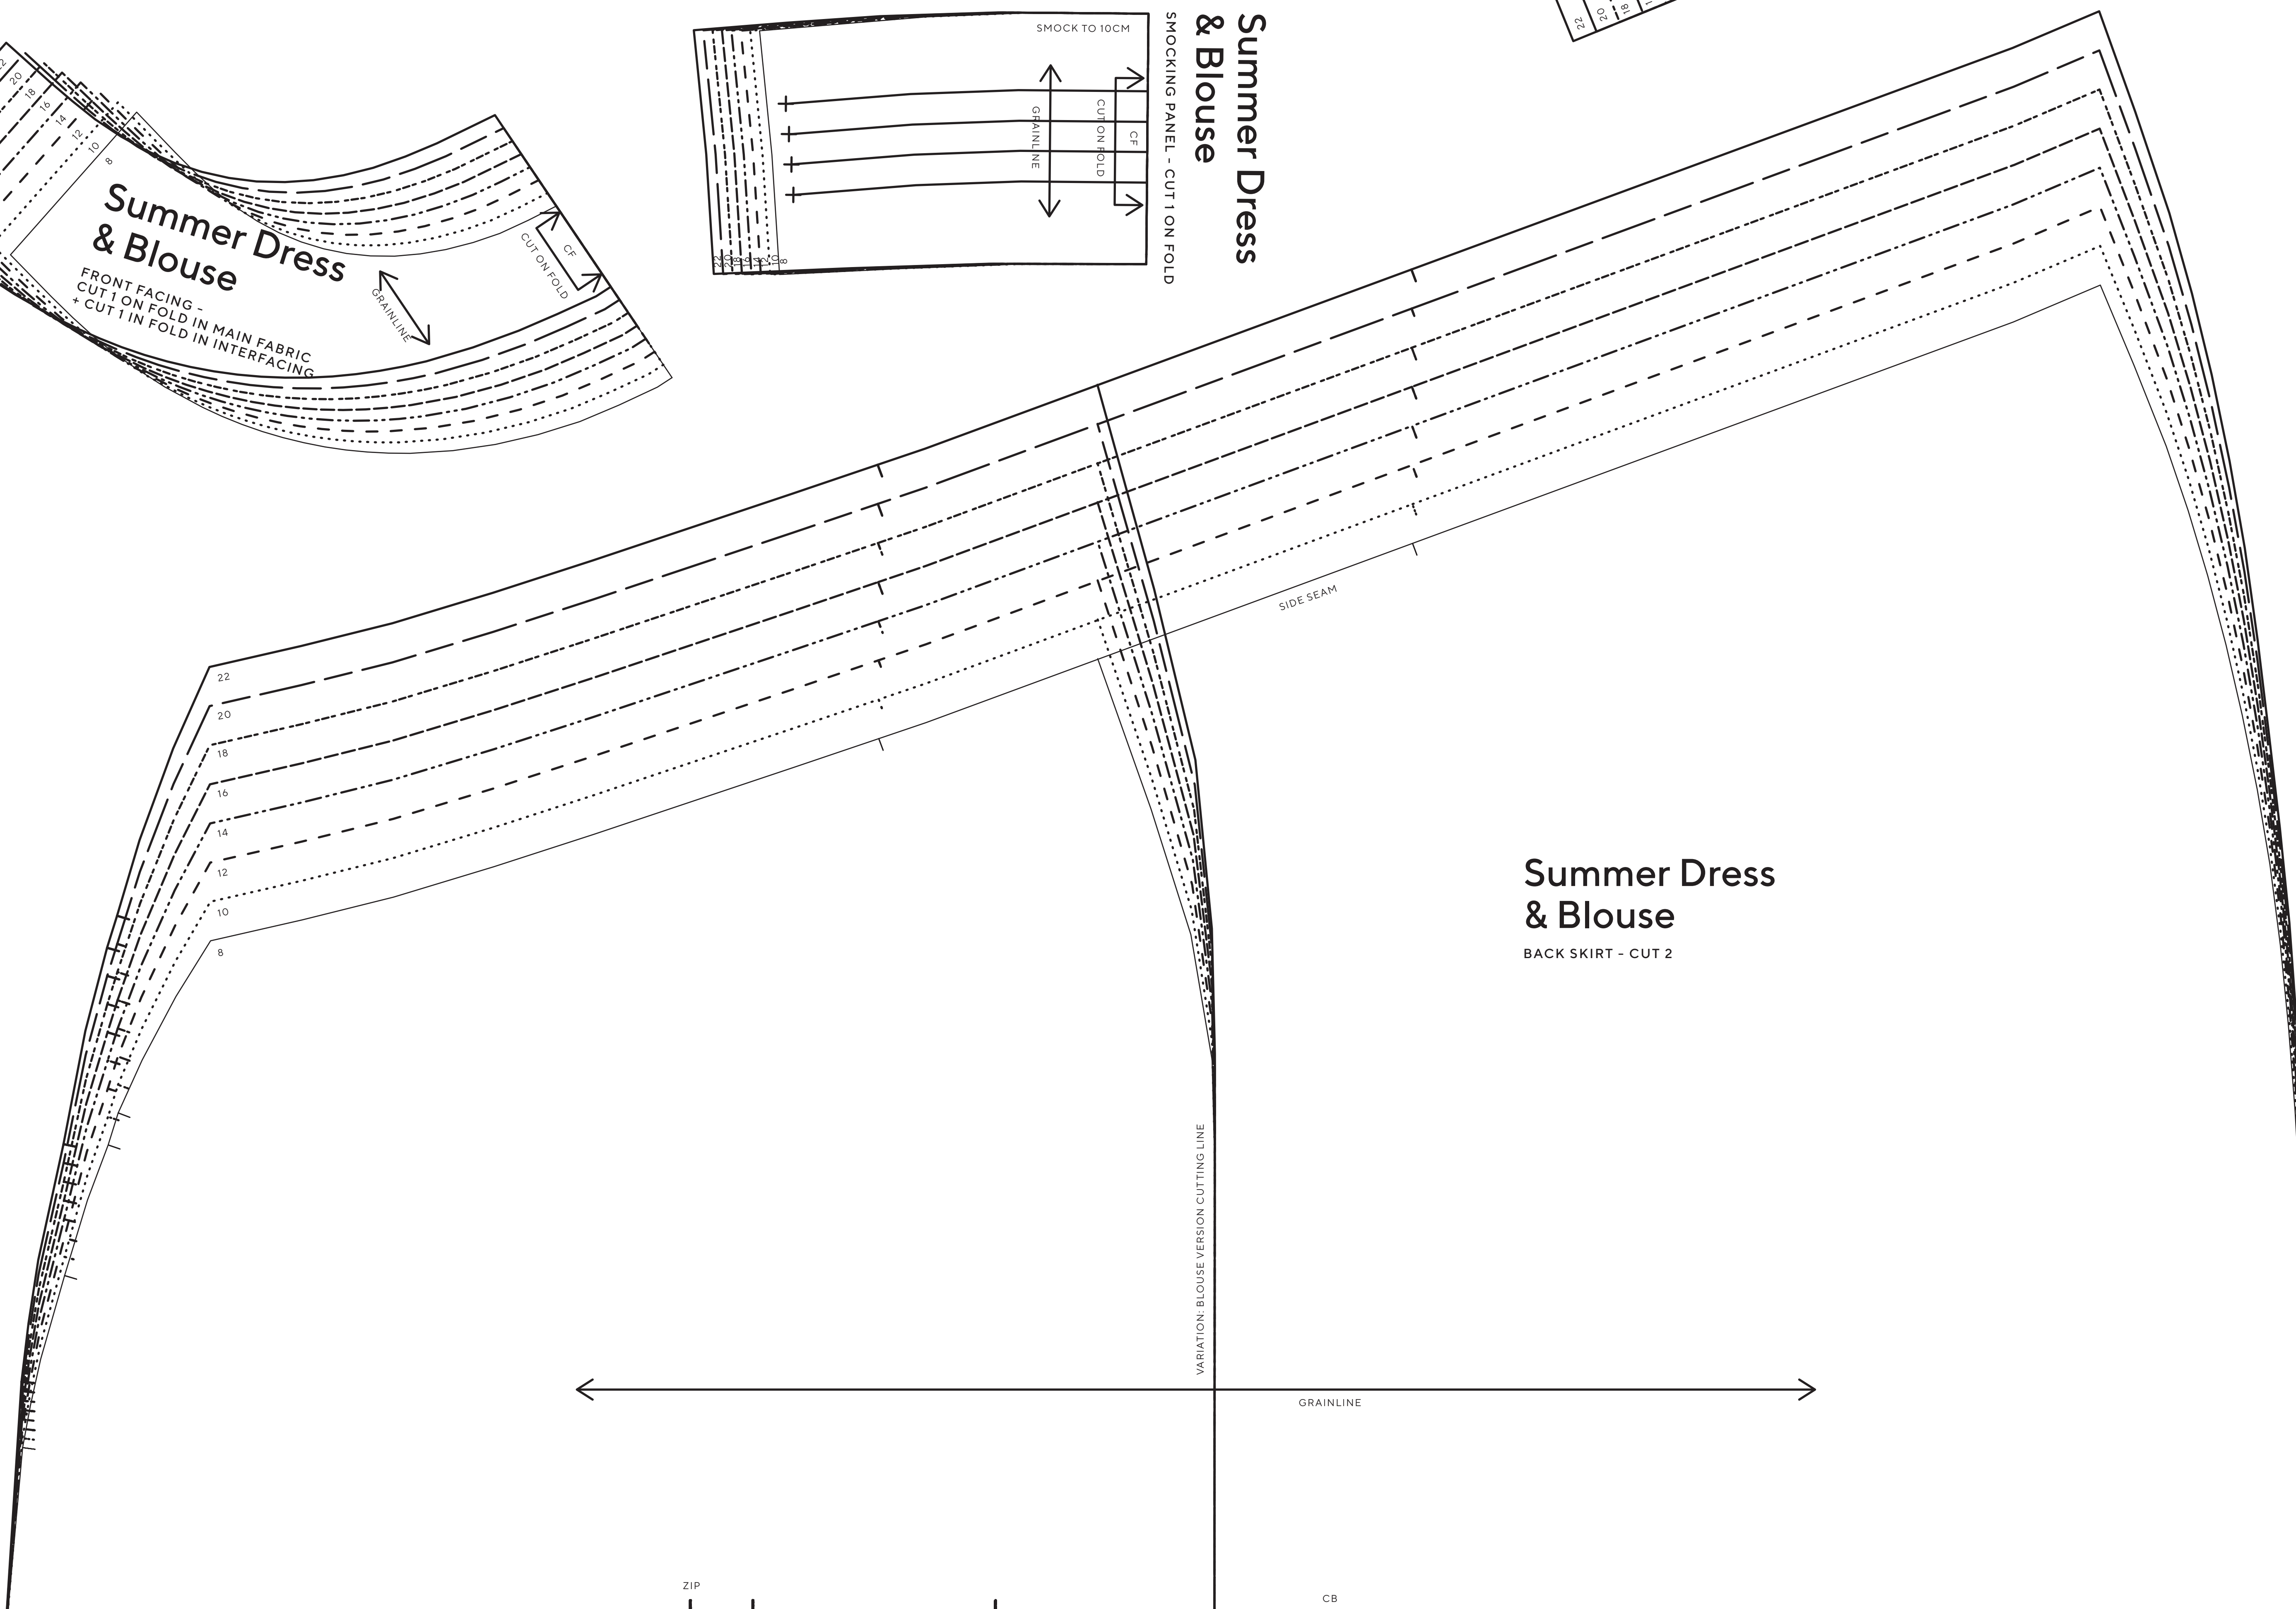

SIZING KEY

8
10
12
14
16
18
20
22

Summer Dress & Blouse (1 of 2)