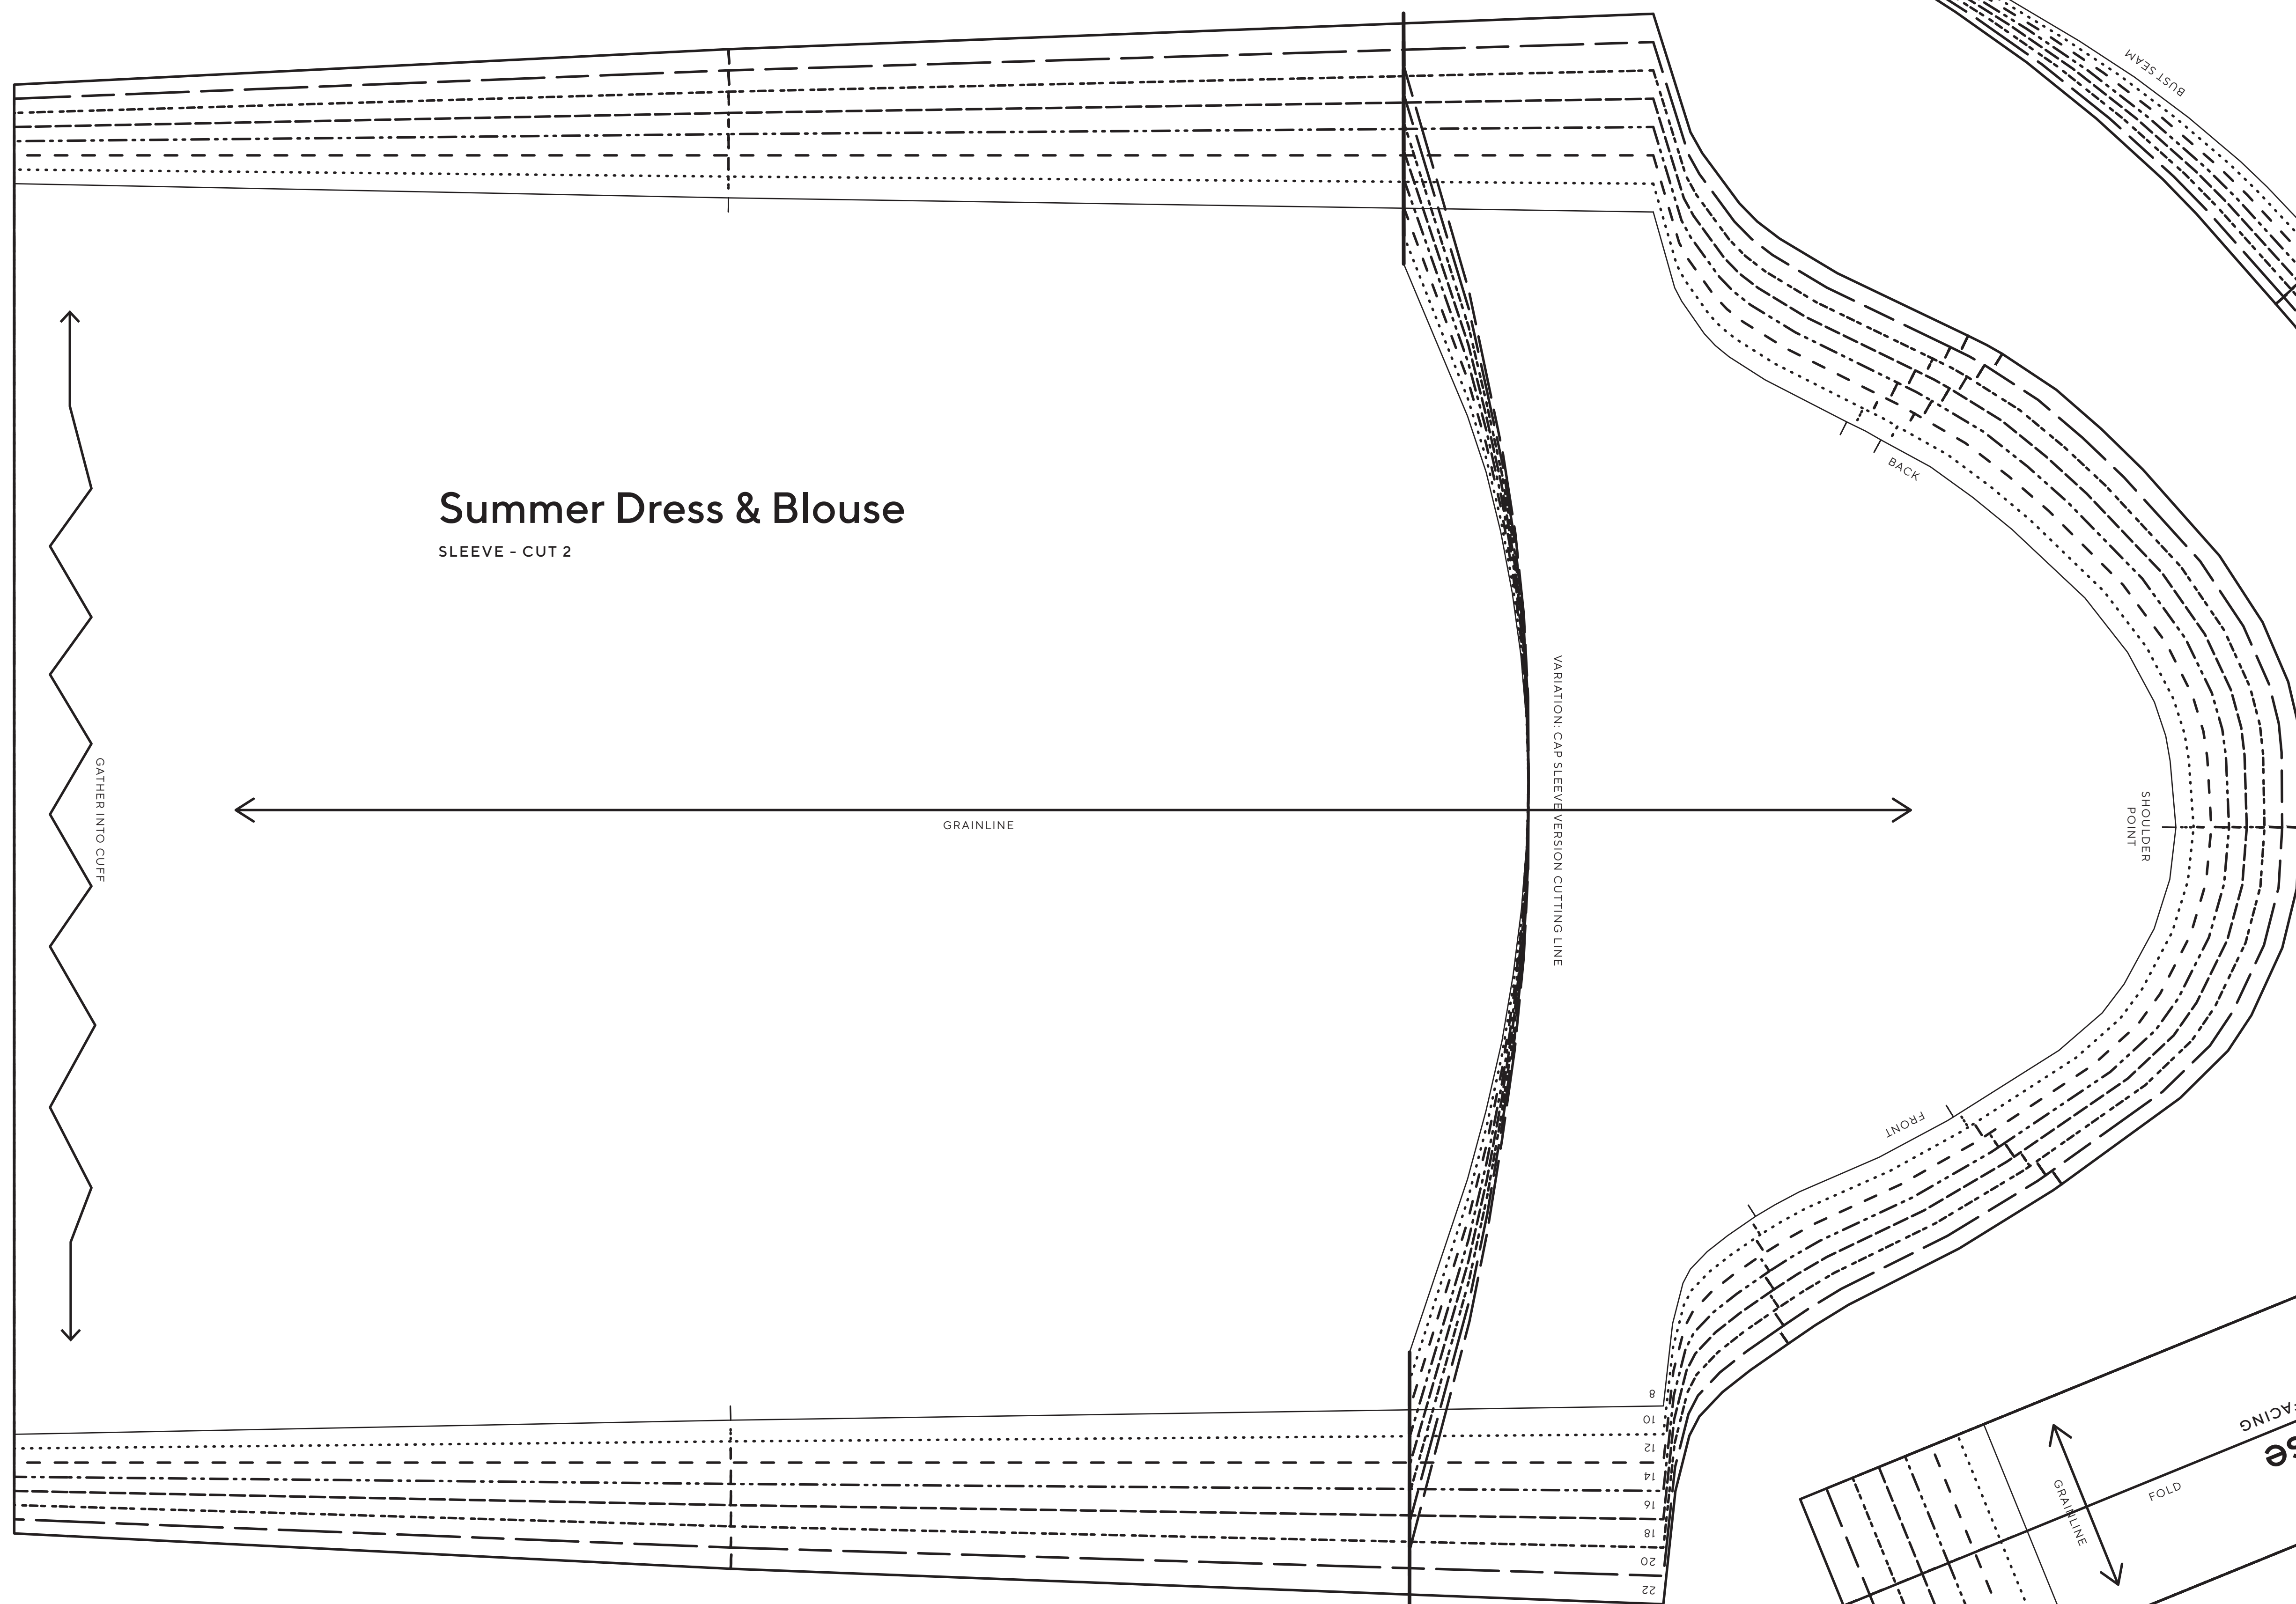

SIZING KEY

8
10
12
14
16
18
20
22

Summer Dress & Blouse (1 of 2)