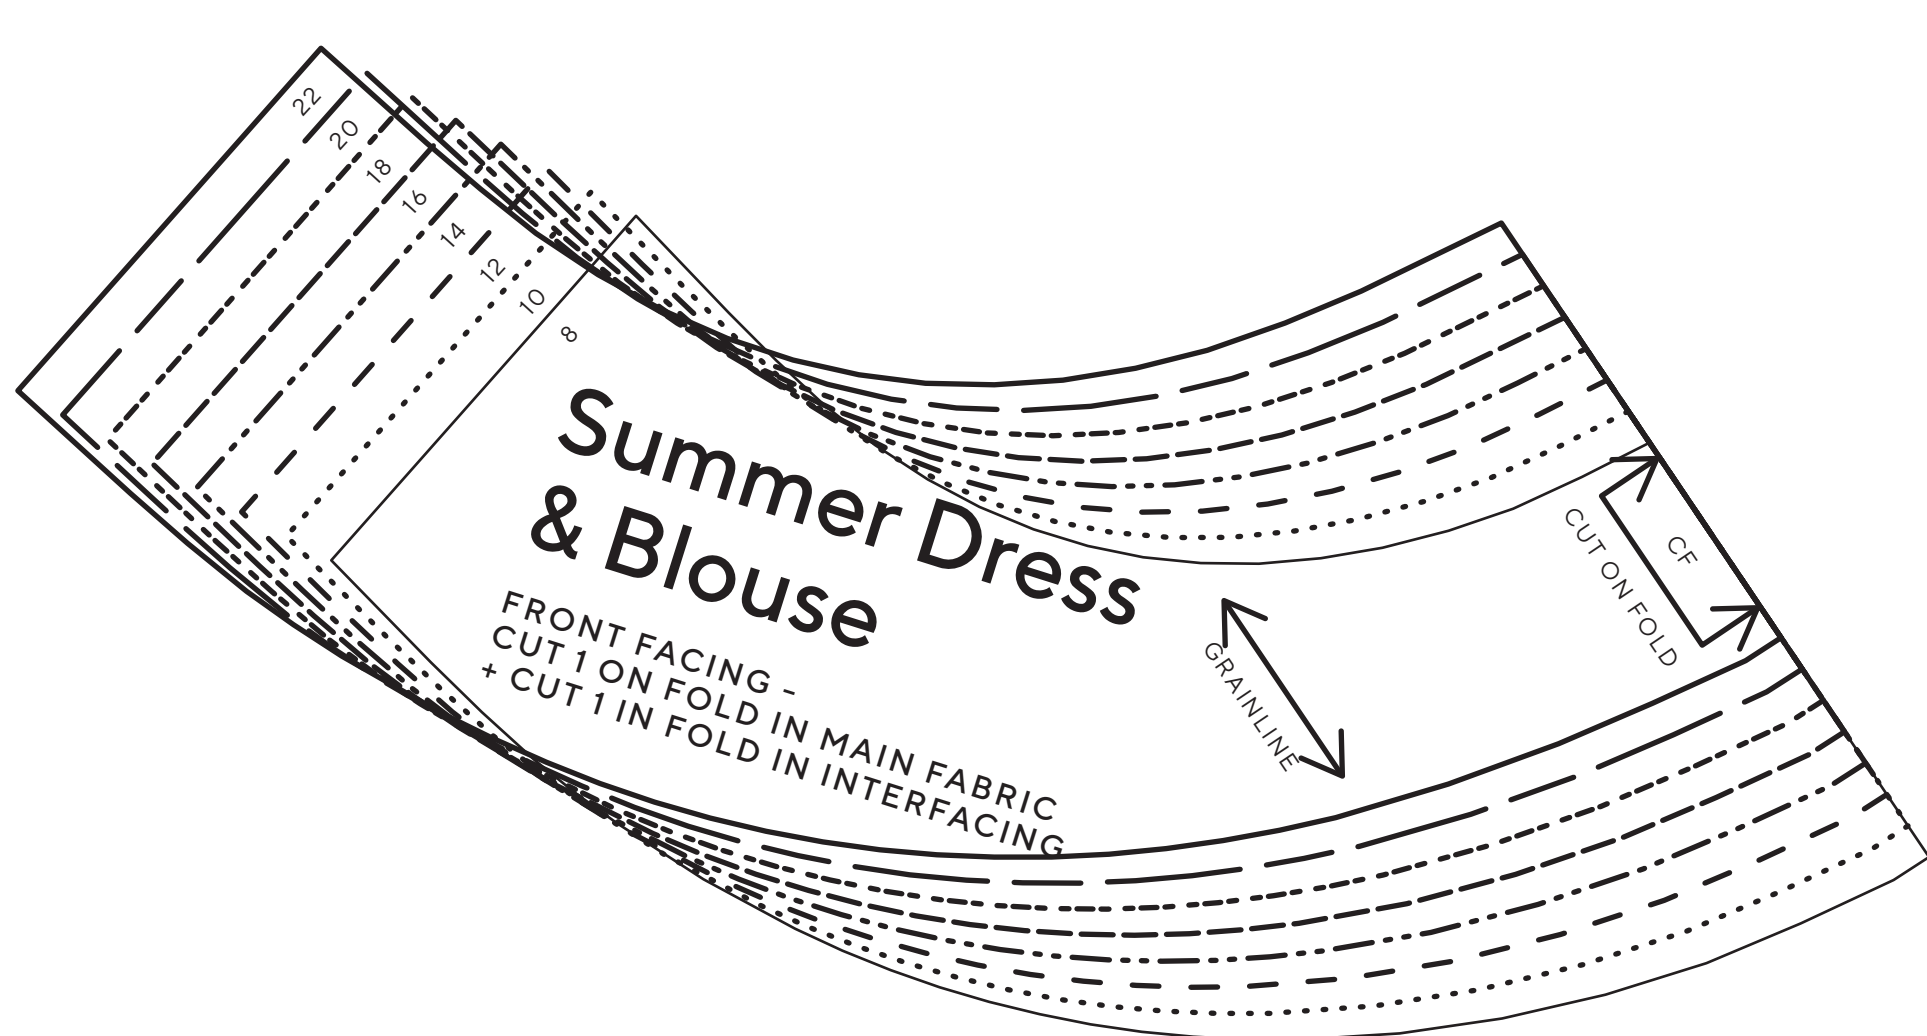

SIZING KEY

8
10
12
14
16
18
20
22

Summer Dress & Blouse (1 of 2)