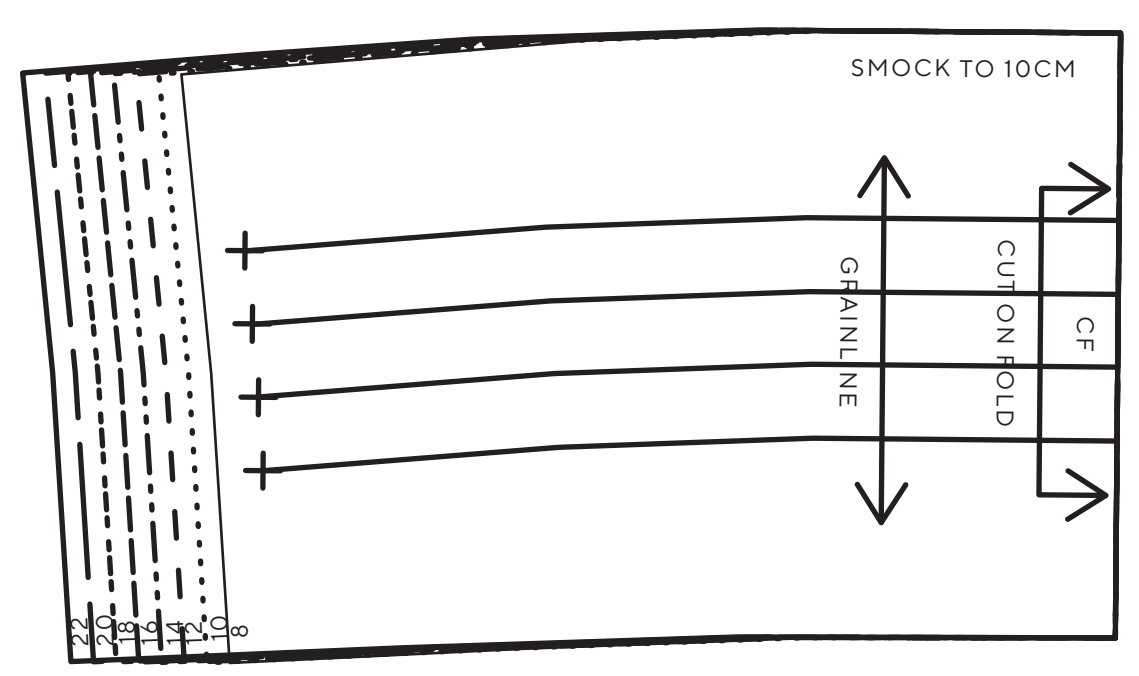

SIZING KEY

8
10
12
14
16
18
20
22

Summer Dress & Blouse (1 of 2)