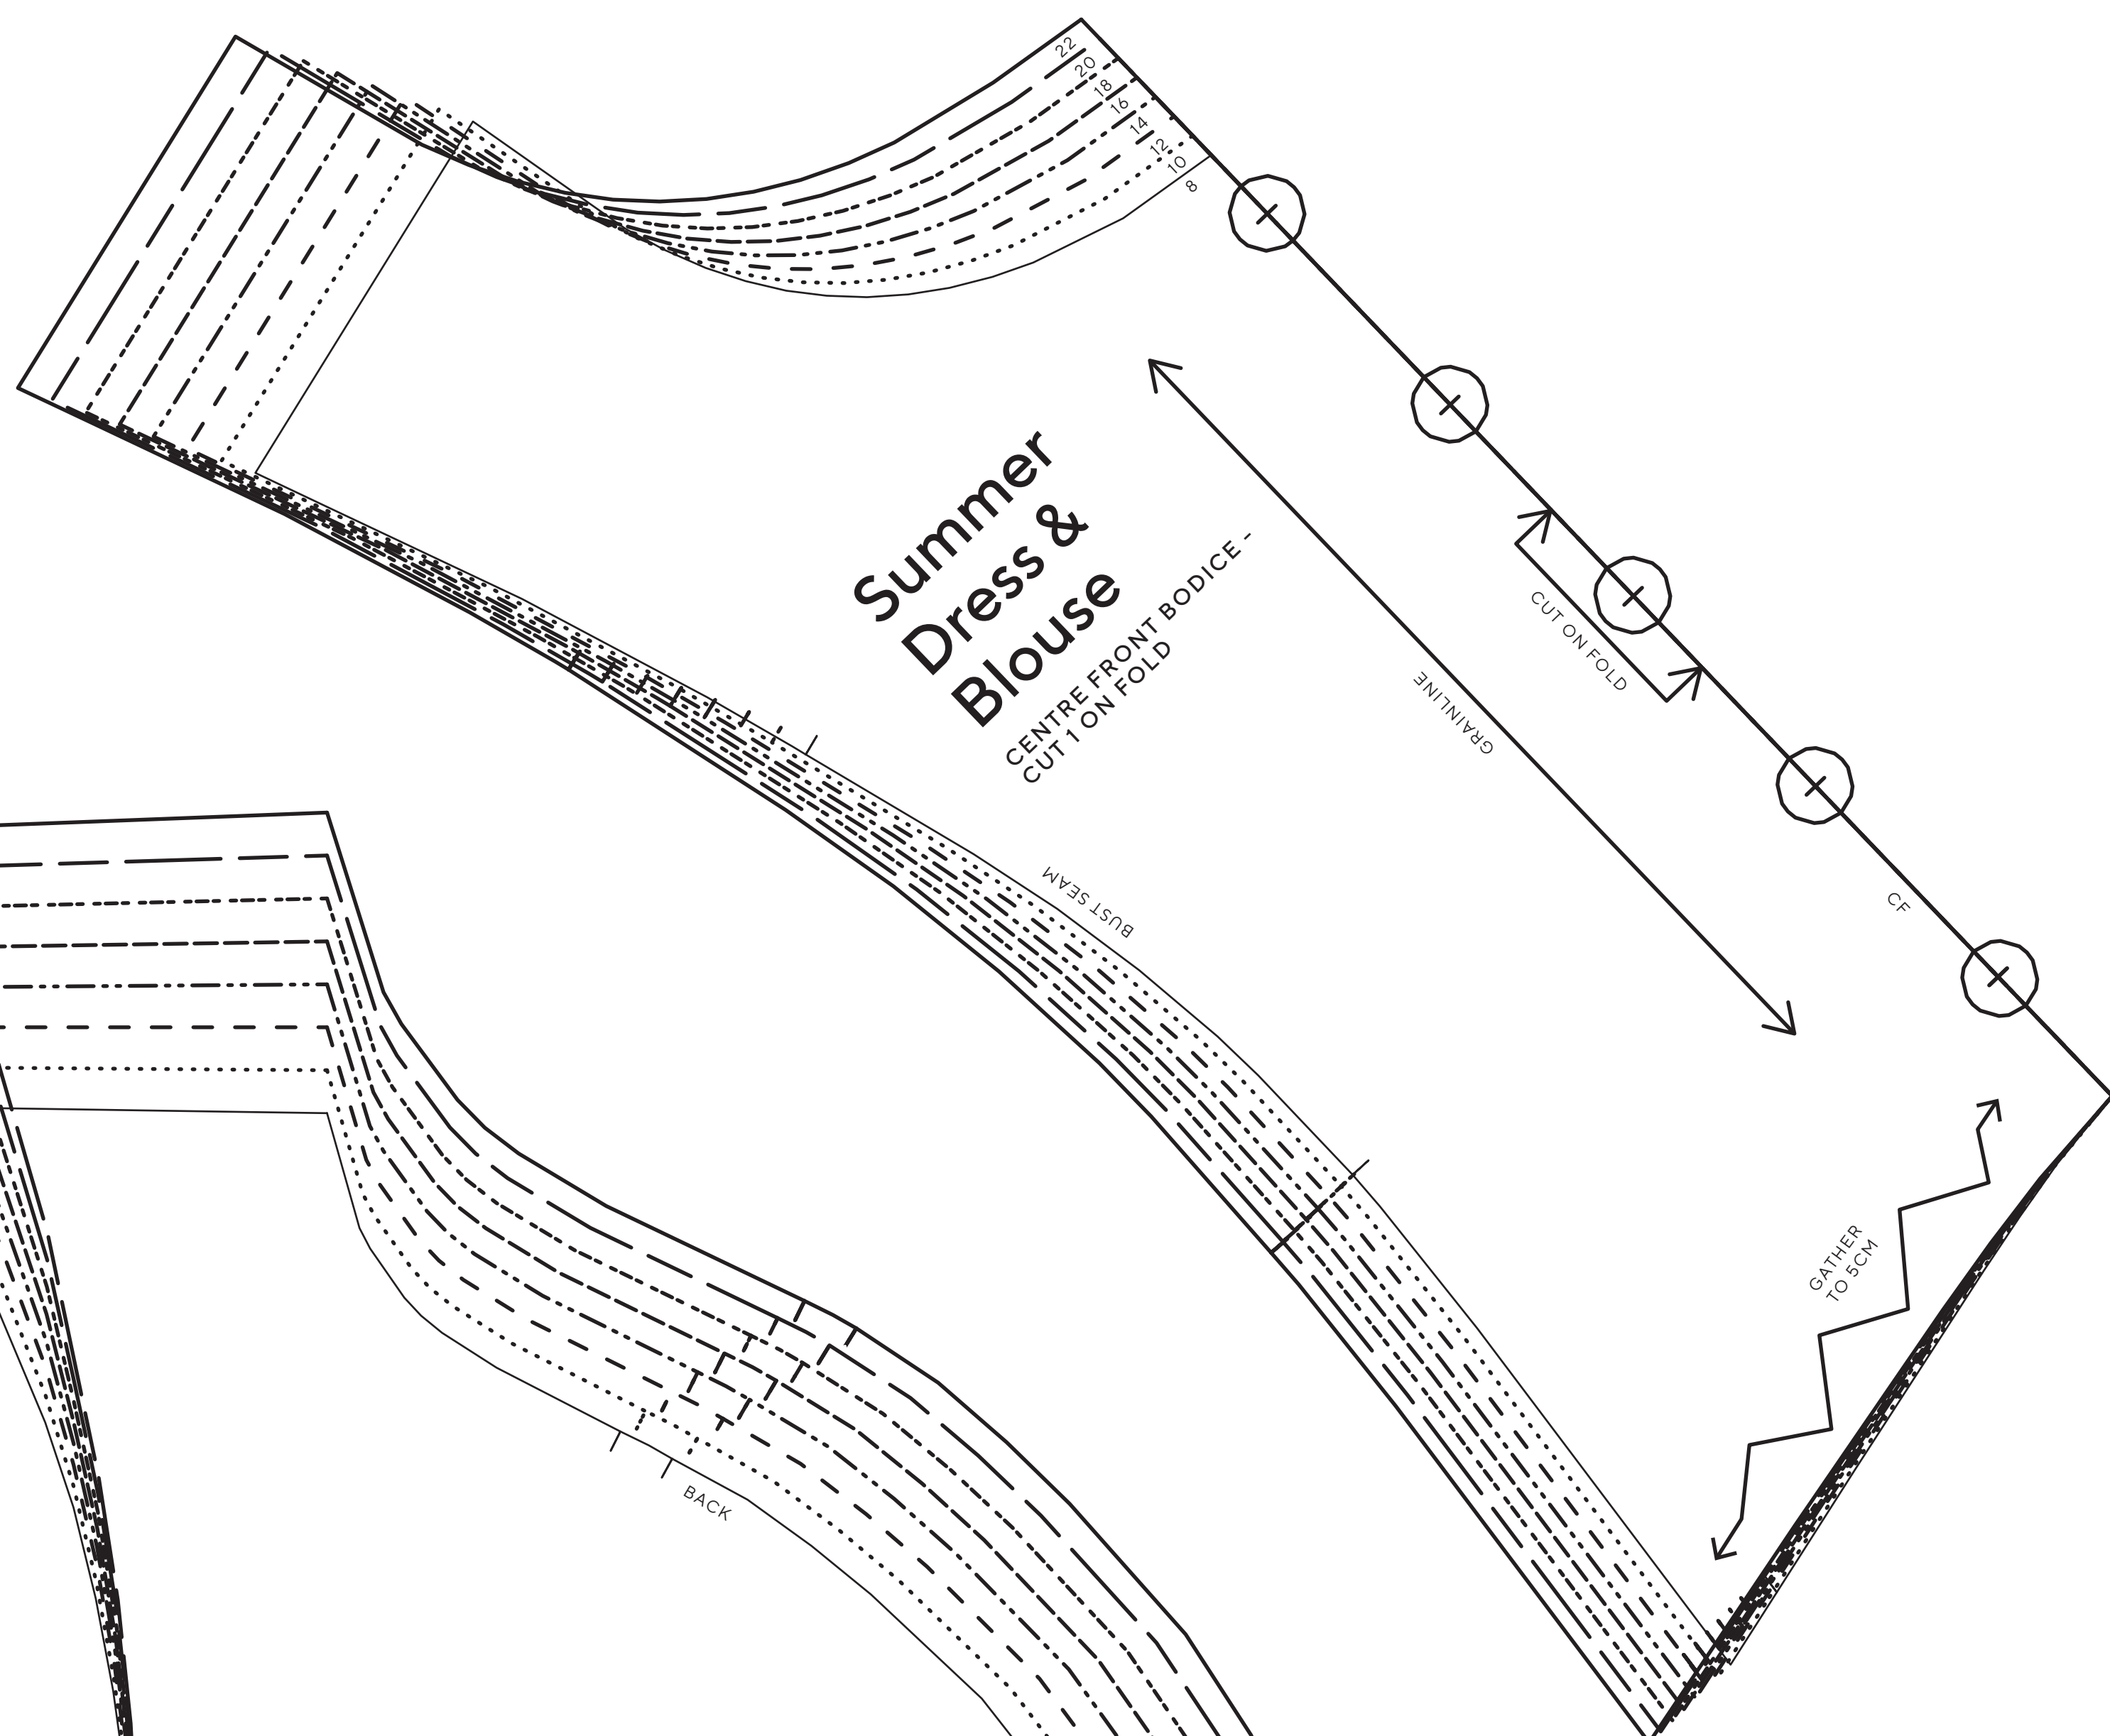

SIZING KEY

8
10
12
14
16
18
20
22

Summer Dress & Blouse (1 of 2)