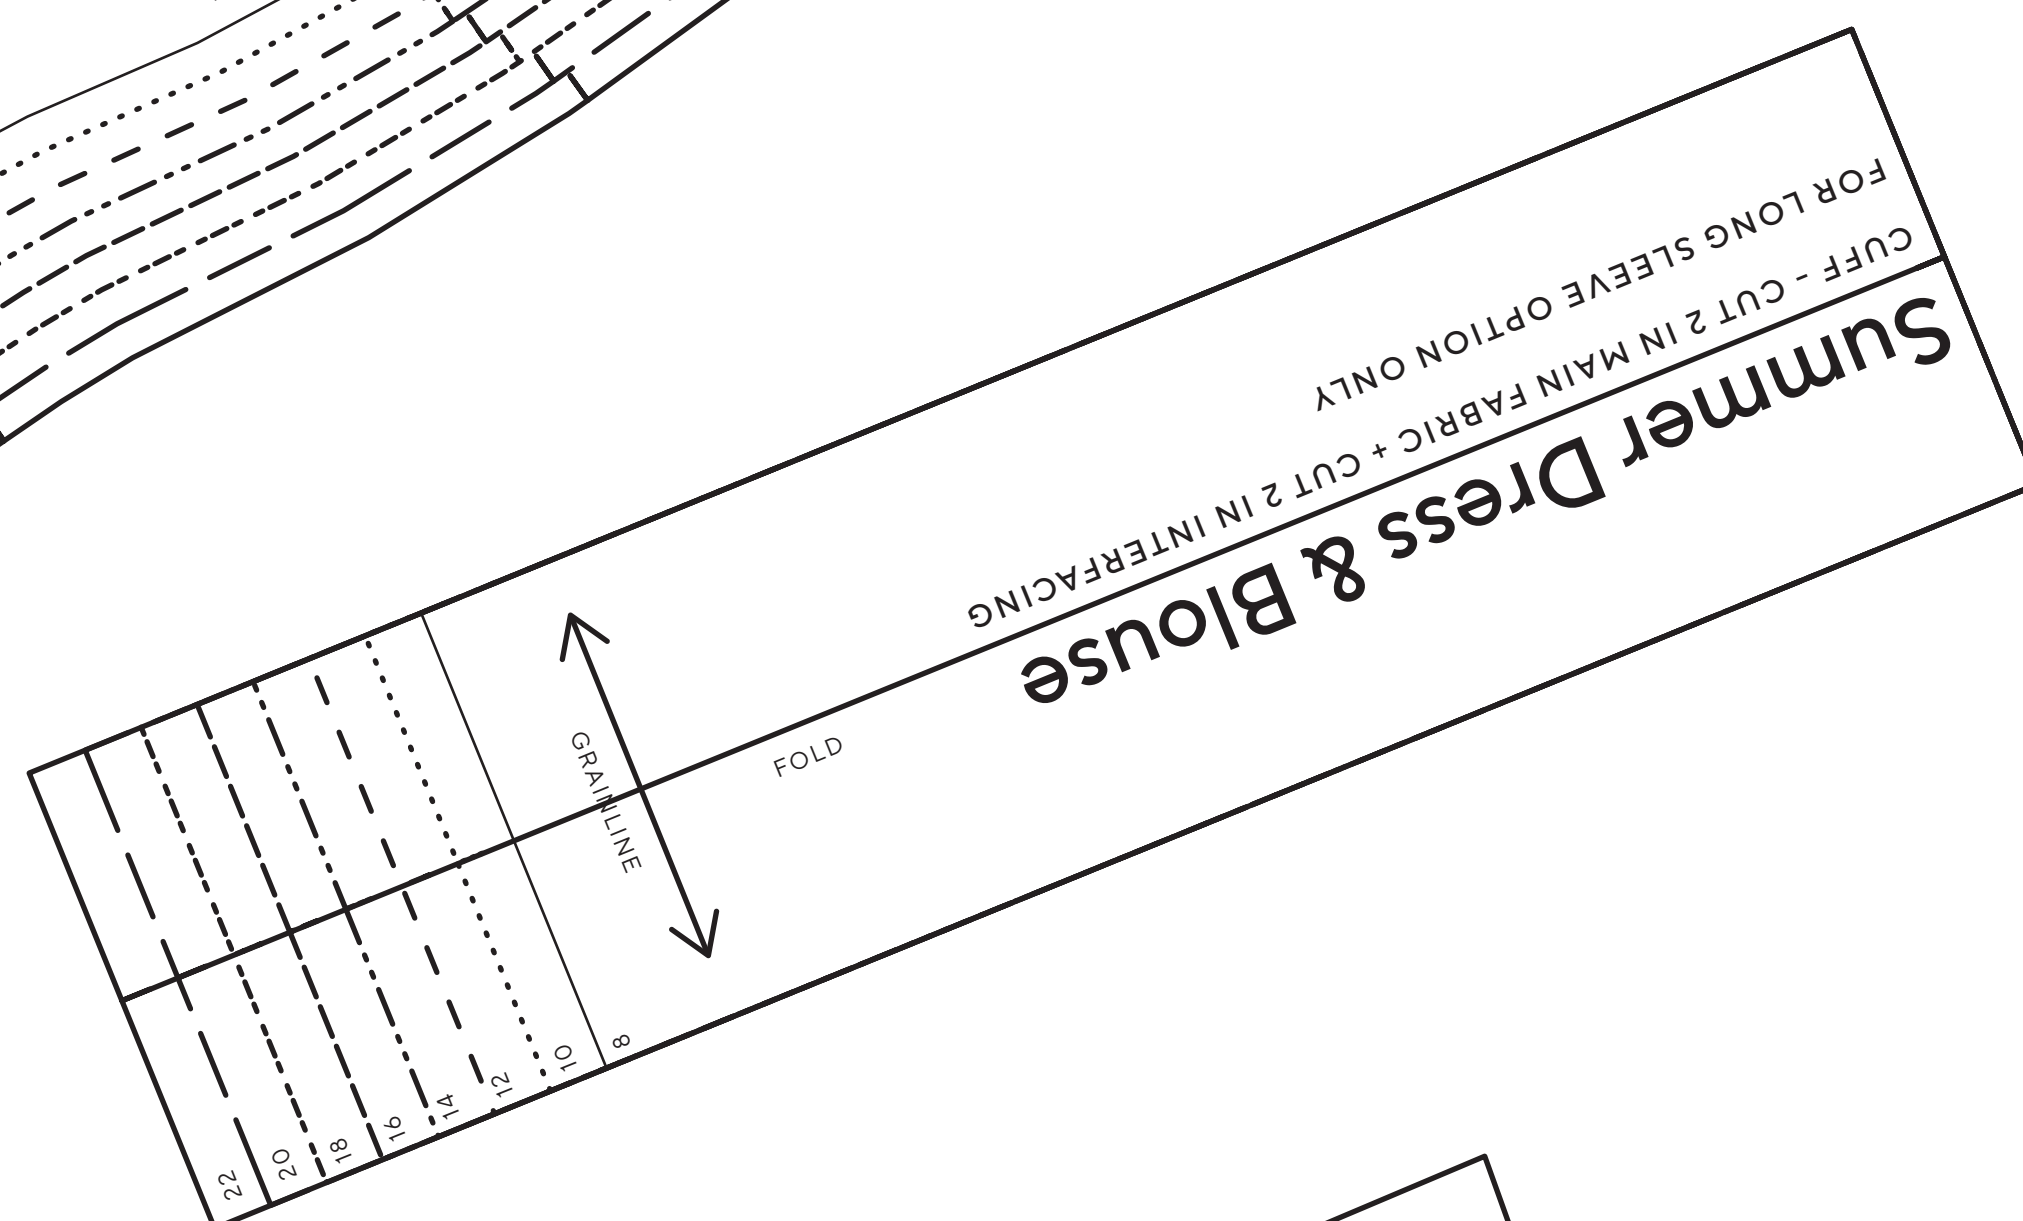

SIZING KEY

8
10
12
14
16
18
20
22

Summer Dress & Blouse (1 of 2)