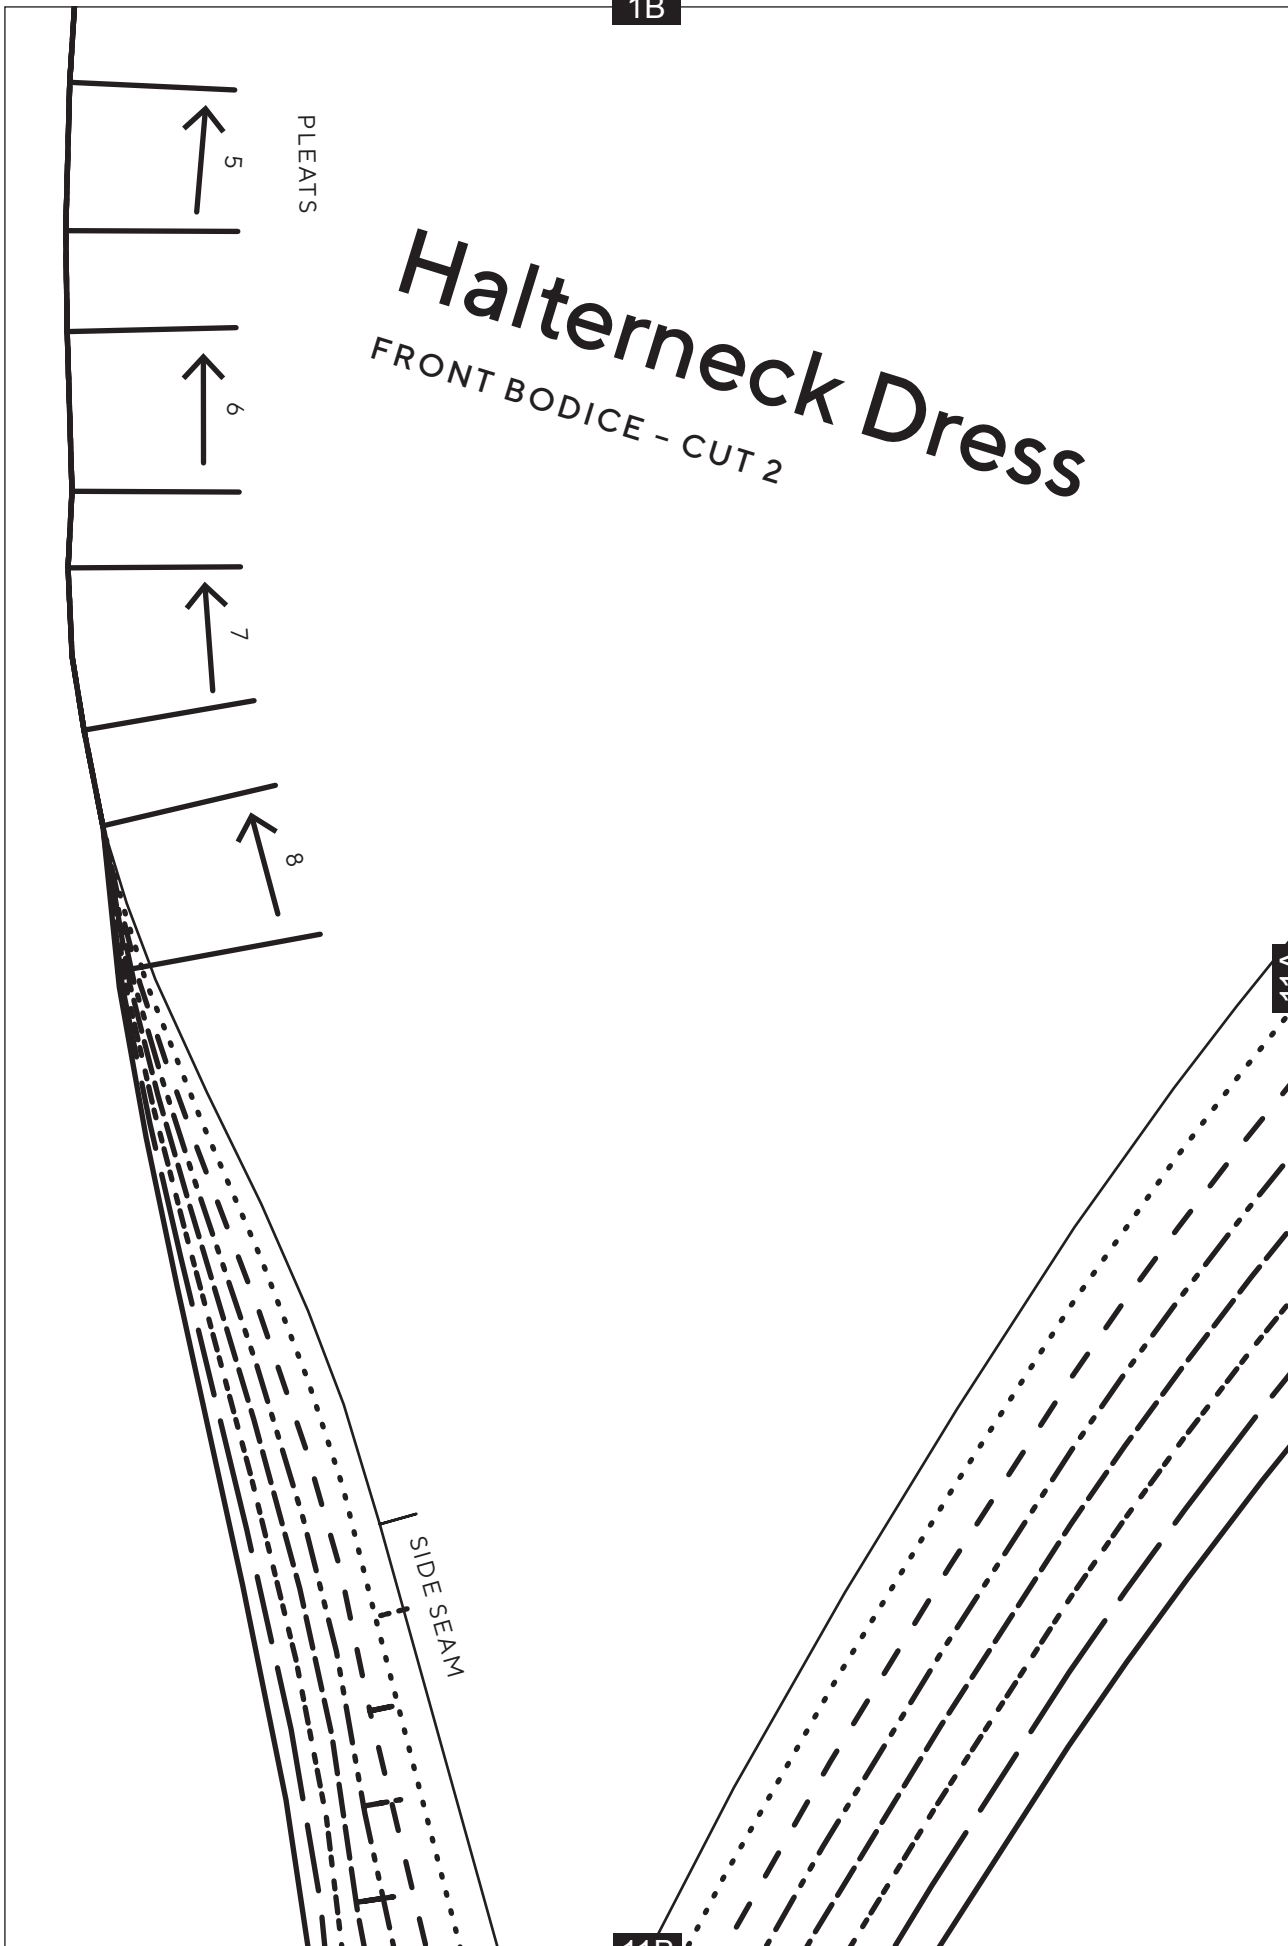

1B

PLEATS

Halterneck Dress

FRONT BODICE - CUT 2

SIDE SEAM

11A

11B