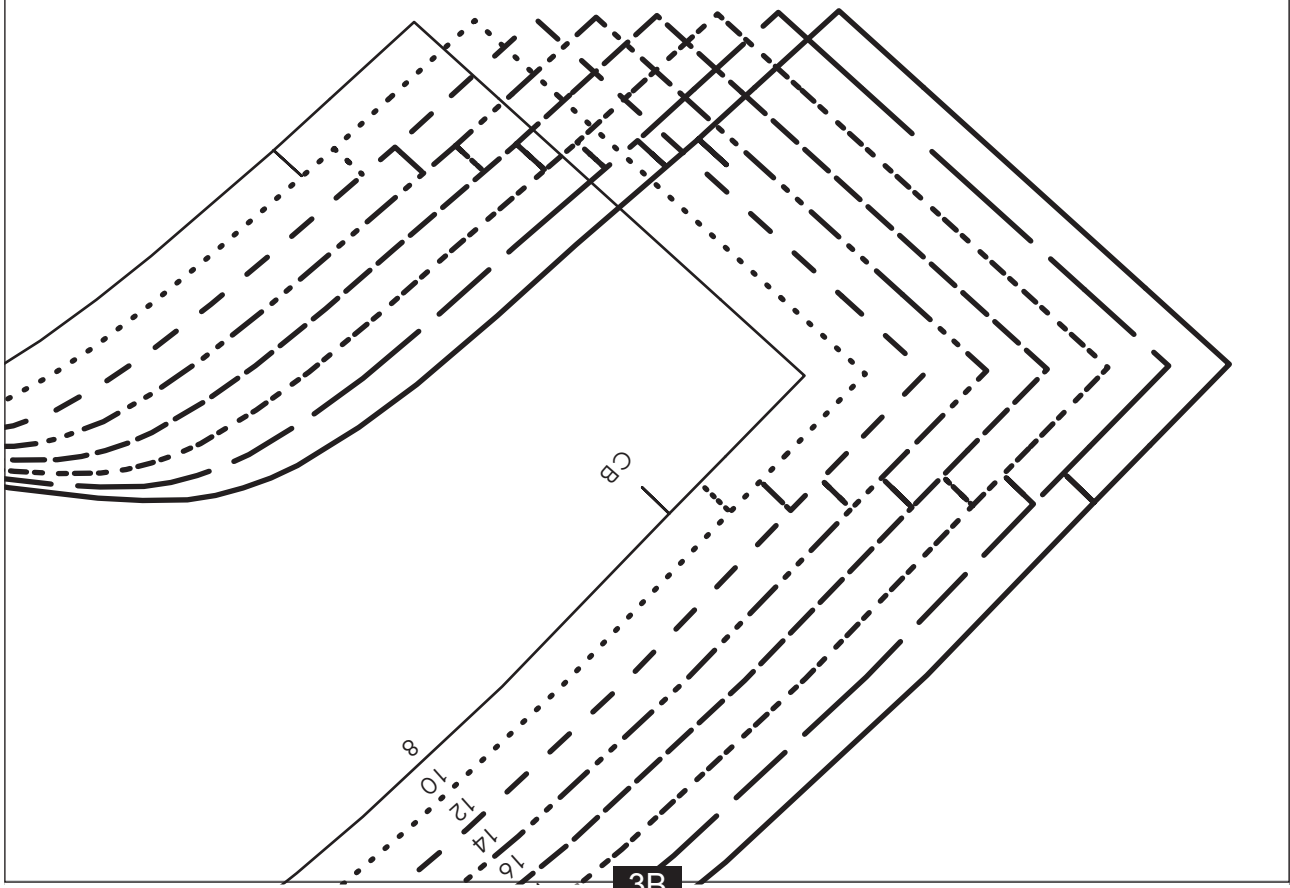

TEST SQUARE: 10CM x 10CM / 4 INCHES x 4 INCHES

Halterneck Dress

PROJECT DESIGN © LOVE PRODUCTIONS 2020
THIS DESIGN IS PROTECTED BY COPYRIGHT
AND MUST NOT BE MADE FOR RESALE.

1.5 CM (5/8-IN) SEAM ALLOWANCE INCLUDED (UNLESS OTHERWISE STATED)

1A

1B

Halterneck Dress

BACK WAISTBAND -
CUT 2 IN MAIN FABRIC
+ CUT 2 IN LINING
+ CUT 2 IN INTERFACING

1A

2A

GRAINLINE

CF

2B

2A

3B

3A

3A

4A

4B

WAISTLINE