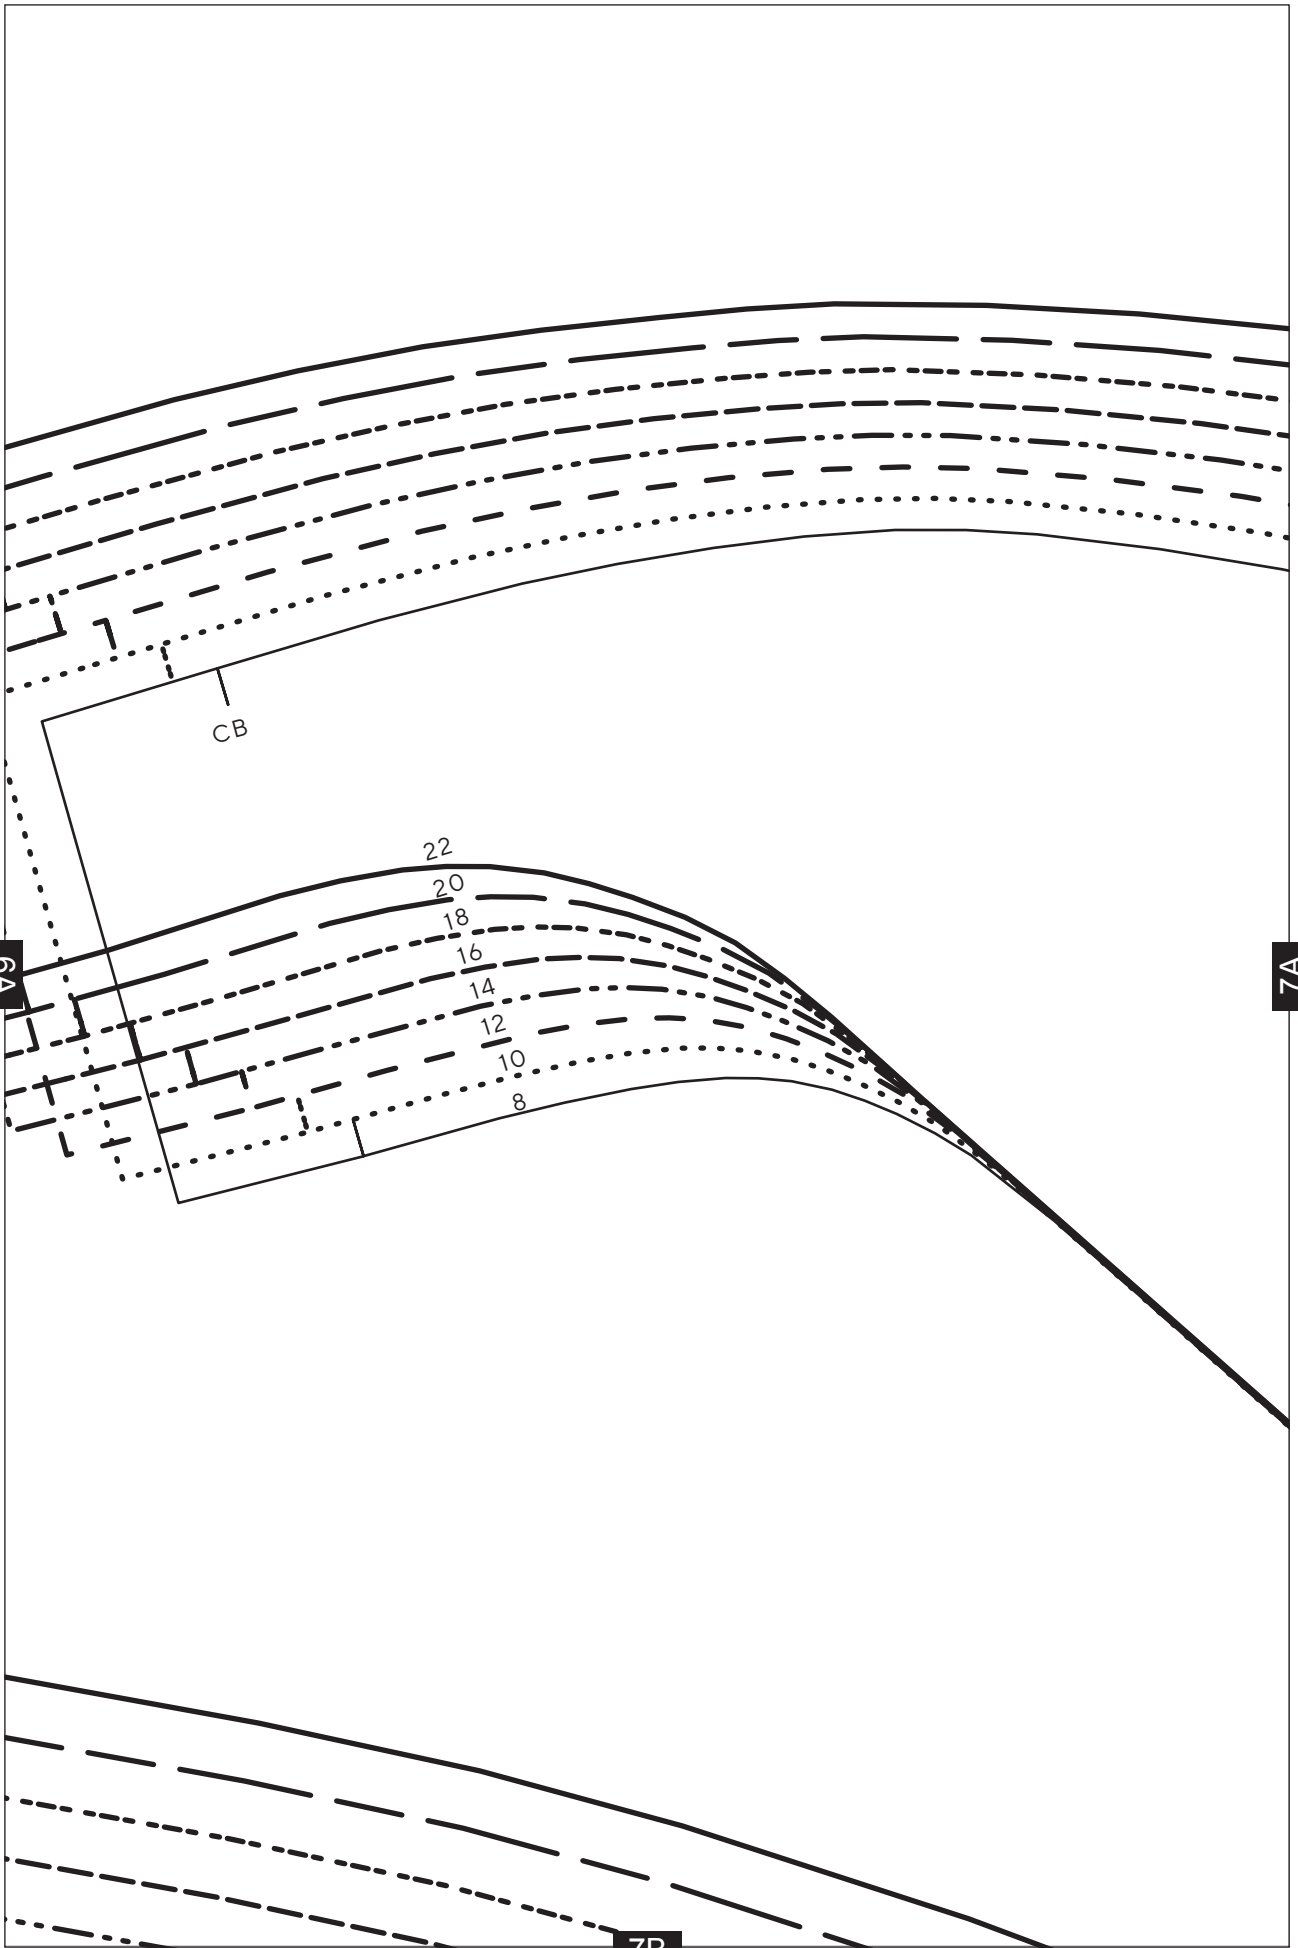

TEST SQUARE: 10CM x 10CM / 4 INCHES x 4 INCHES

Halterneck Dress

PROJECT DESIGN © LOVE PRODUCTIONS 2020
THIS DESIGN IS PROTECTED BY COPYRIGHT
AND MUST NOT BE MADE FOR RESALE.

1.5 CM (5/8-IN) SEAM ALLOWANCE INCLUDED (UNLESS OTHERWISE STATED)

5B

SIZING KEY

—————	8
.....	10
- - - - -	12
- · - · -	14
- - - - -	16
- · - · -	18
- - - - -	20
—————	22

5A

6A

6B

8A

Halterneck Dress