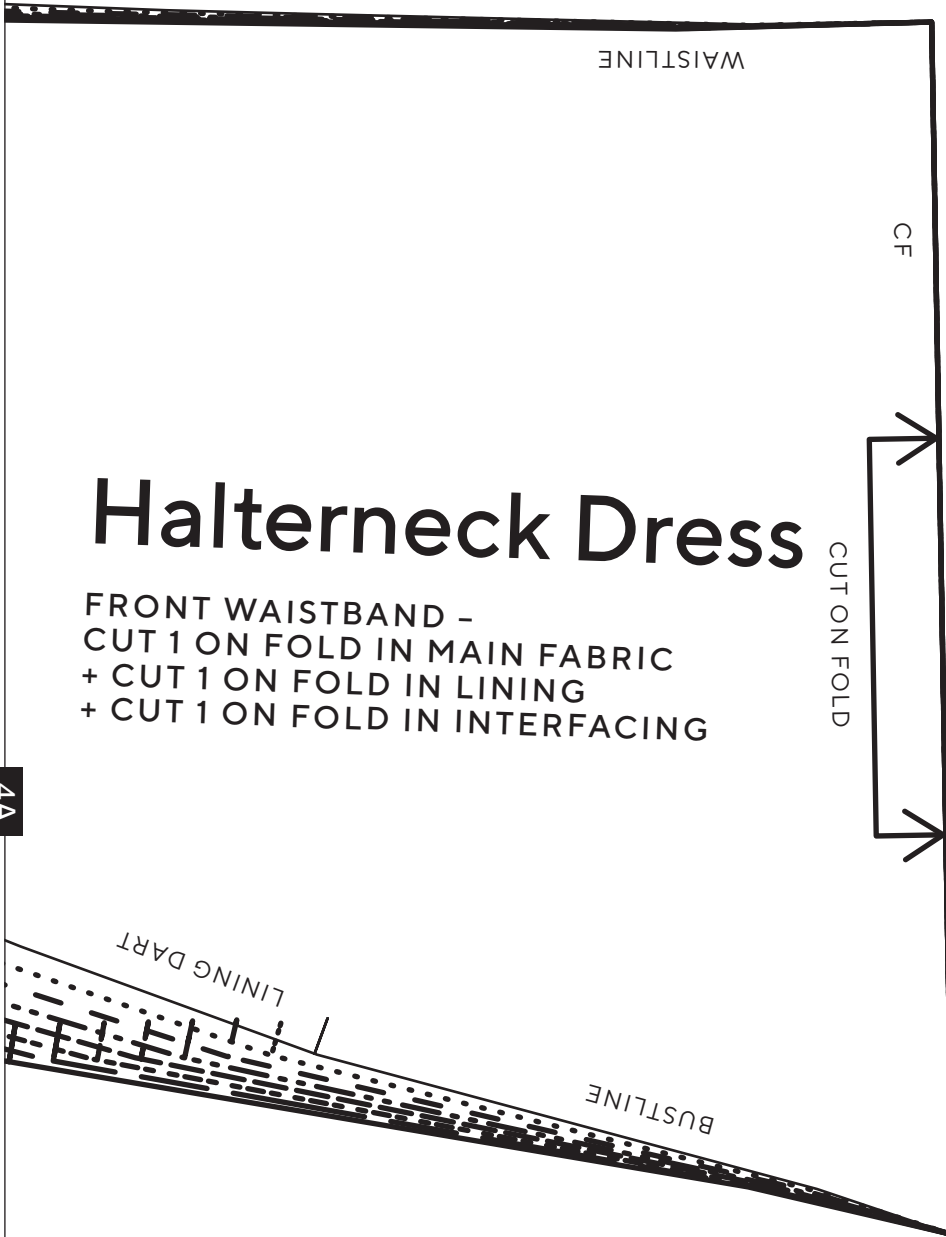

WAISTLINE

CF

Halterneck Dress

FRONT WAISTBAND -
CUT 1 ON FOLD IN MAIN FABRIC
+ CUT 1 ON FOLD IN LINING
+ CUT 1 ON FOLD IN INTERFACING

CUT ON FOLD

4A

5A

LINING DART

BUSTLINE

5B

SIZING KEY

—————	8
.....	10
- - - - -	12
- · - · -	14
- - - - -	16
- · - · -	18
- - - - -	20
—————	22

5A