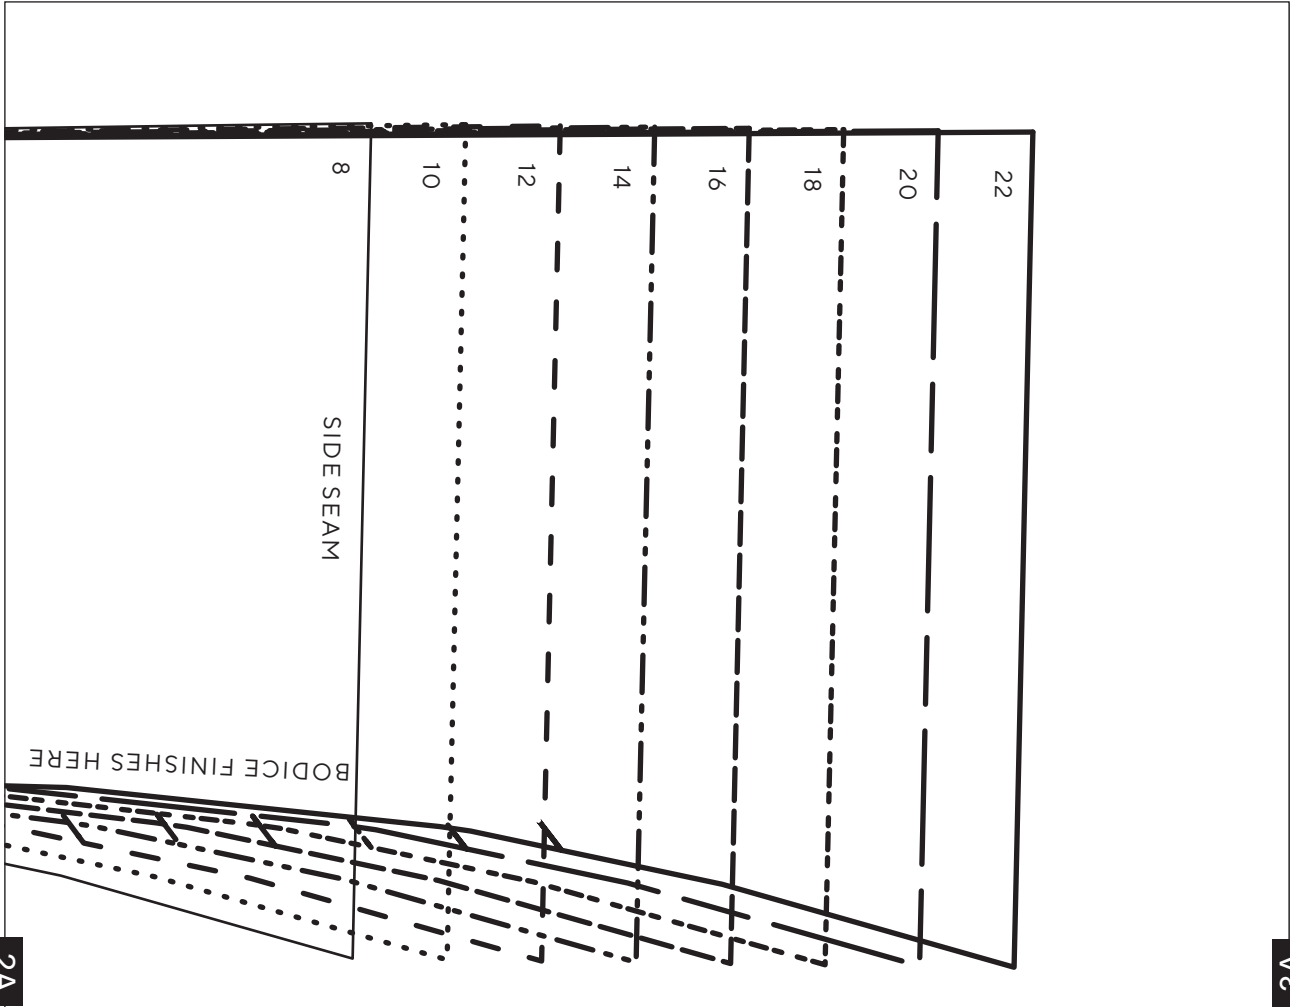

TEST SQUARE: 10CM x 10CM / 4 INCHES x 4 INCHES

Halterneck Dress

PROJECT DESIGN © LOVE PRODUCTIONS 2020
THIS DESIGN IS PROTECTED BY COPYRIGHT
AND MUST NOT BE MADE FOR RESALE.

1.5 CM (5/8-IN) SEAM ALLOWANCE INCLUDED (UNLESS OTHERWISE STATED)

1A

1B

Halterneck Dress

BACK WAISTBAND -
CUT 2 IN MAIN FABRIC
+ CUT 2 IN LINING
+ CUT 2 IN INTERFACING

1A

2A

GRAINLINE

CF

2B

2A

3B

3A

3A

4A

4B

WAISTLINE