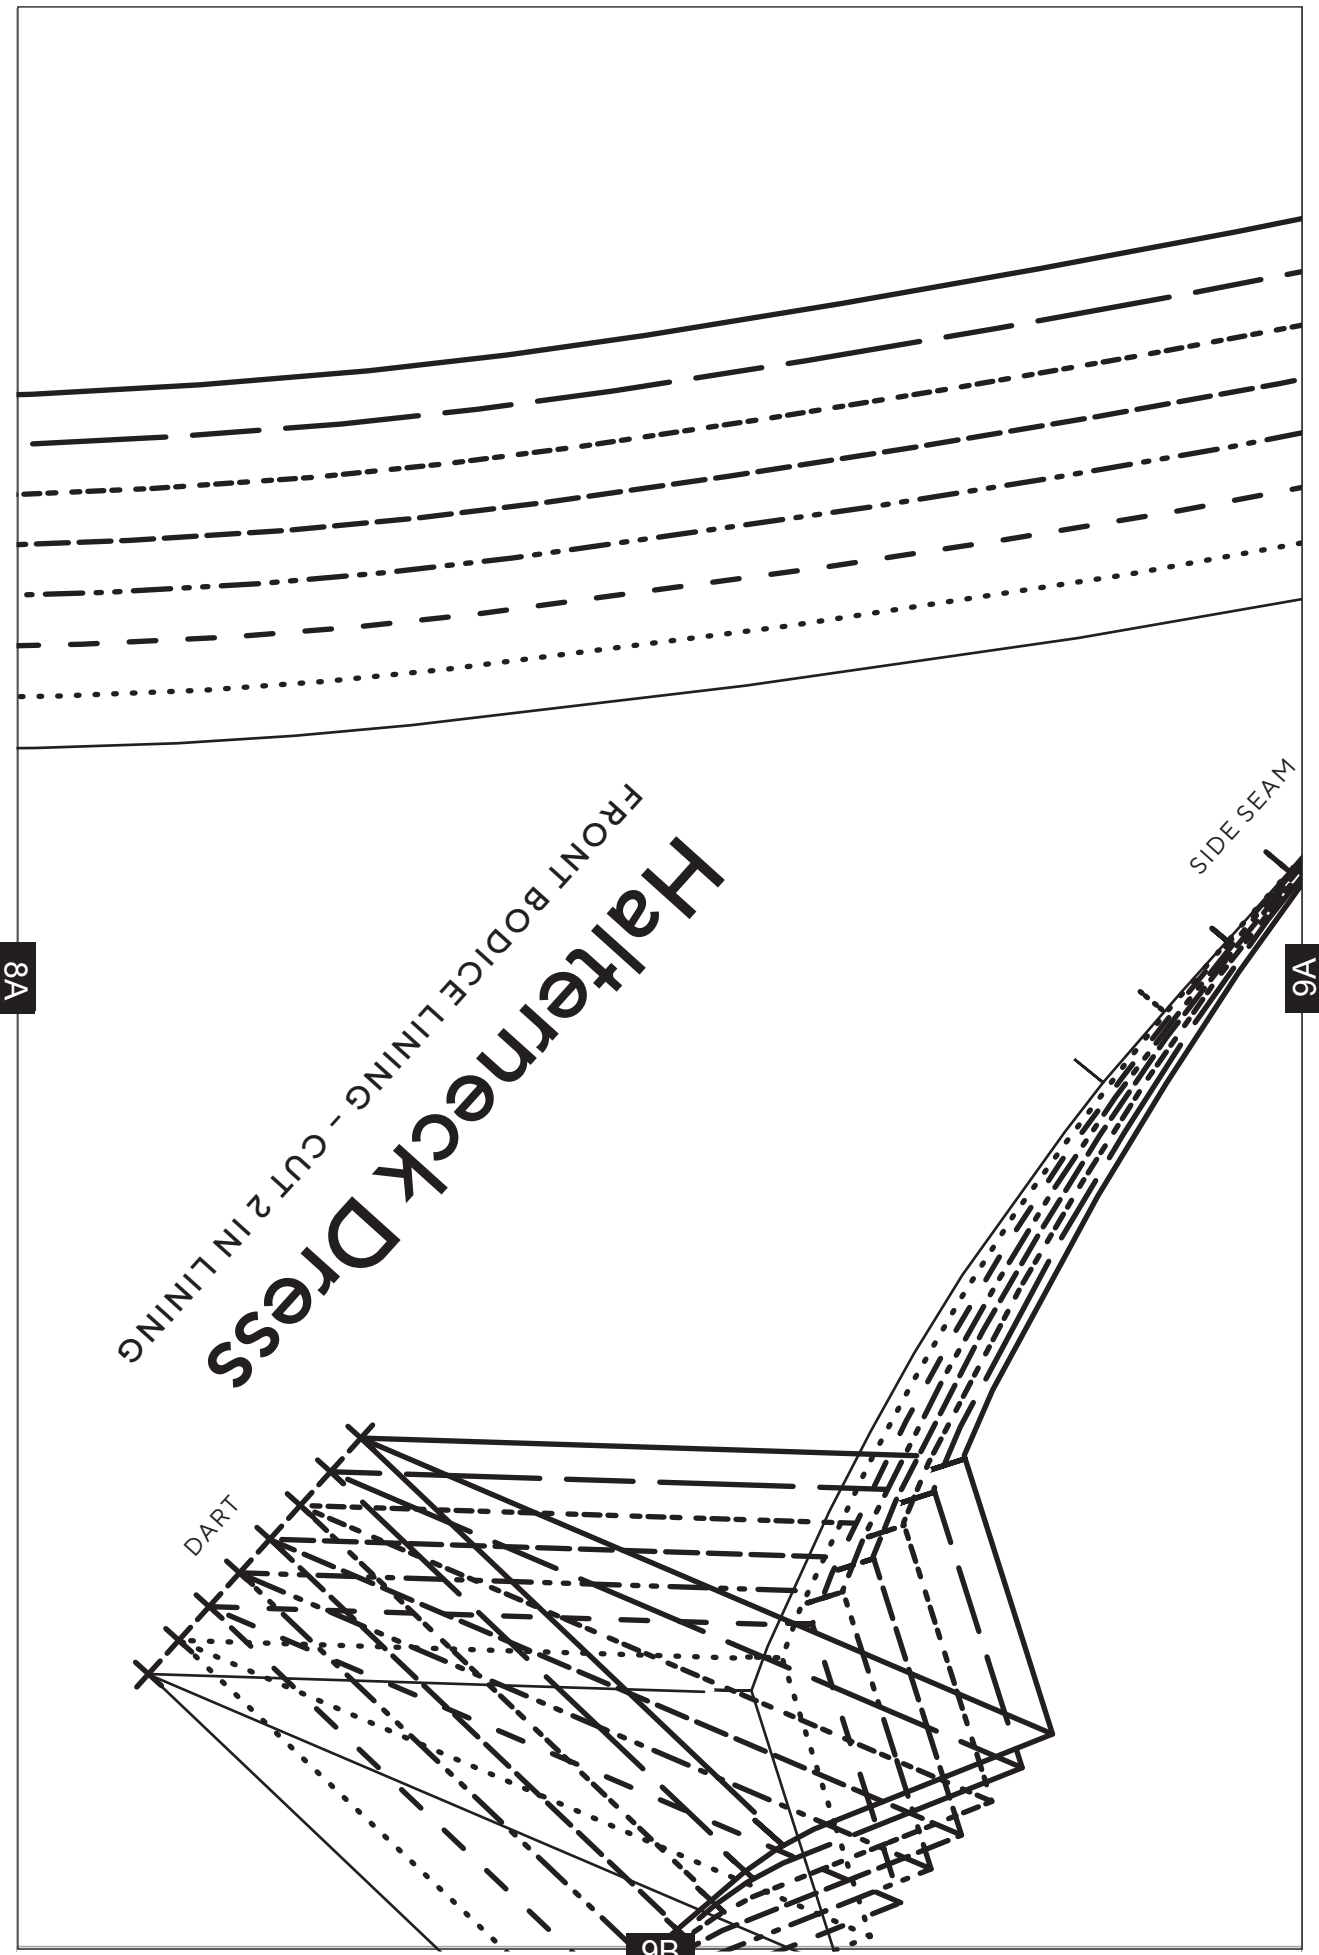

8A

Halterneck Dress

FRONT BODICE LINING - CUT 2 IN LINING

9A

DART

SIDE SEAM

9B