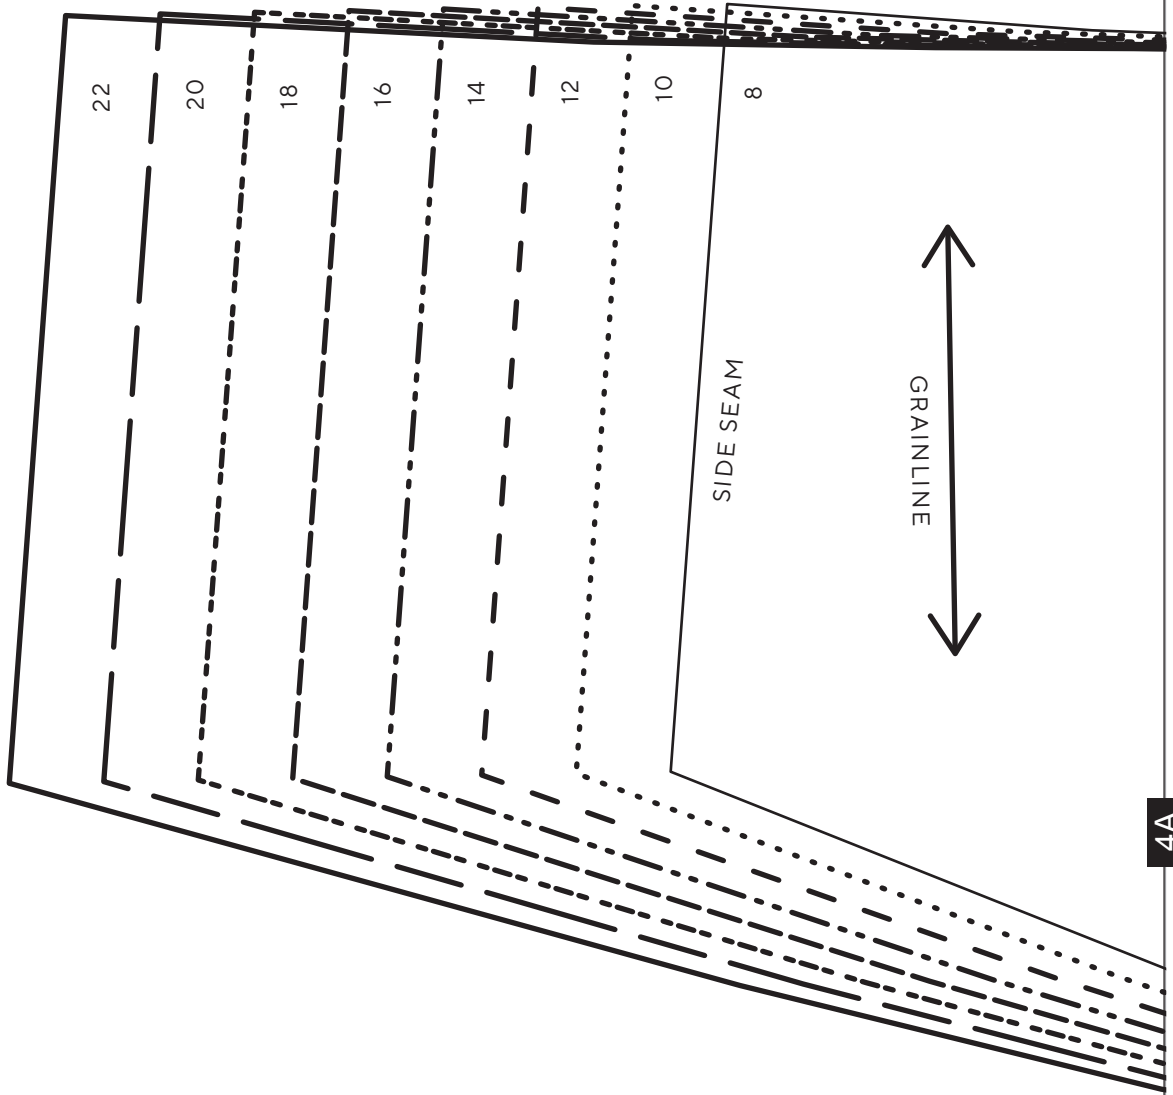

TEST SQUARE: 10CM x 10CM / 4 INCHES x 4 INCHES

Halterneck Dress

PROJECT DESIGN © LOVE PRODUCTIONS 2020
THIS DESIGN IS PROTECTED BY COPYRIGHT
AND MUST NOT BE MADE FOR RESALE.

1.5 CM (5/8-IN) SEAM ALLOWANCE INCLUDED (UNLESS OTHERWISE STATED)

2B

2A

3B

3A

3A

4A

4B

WAISTLINE