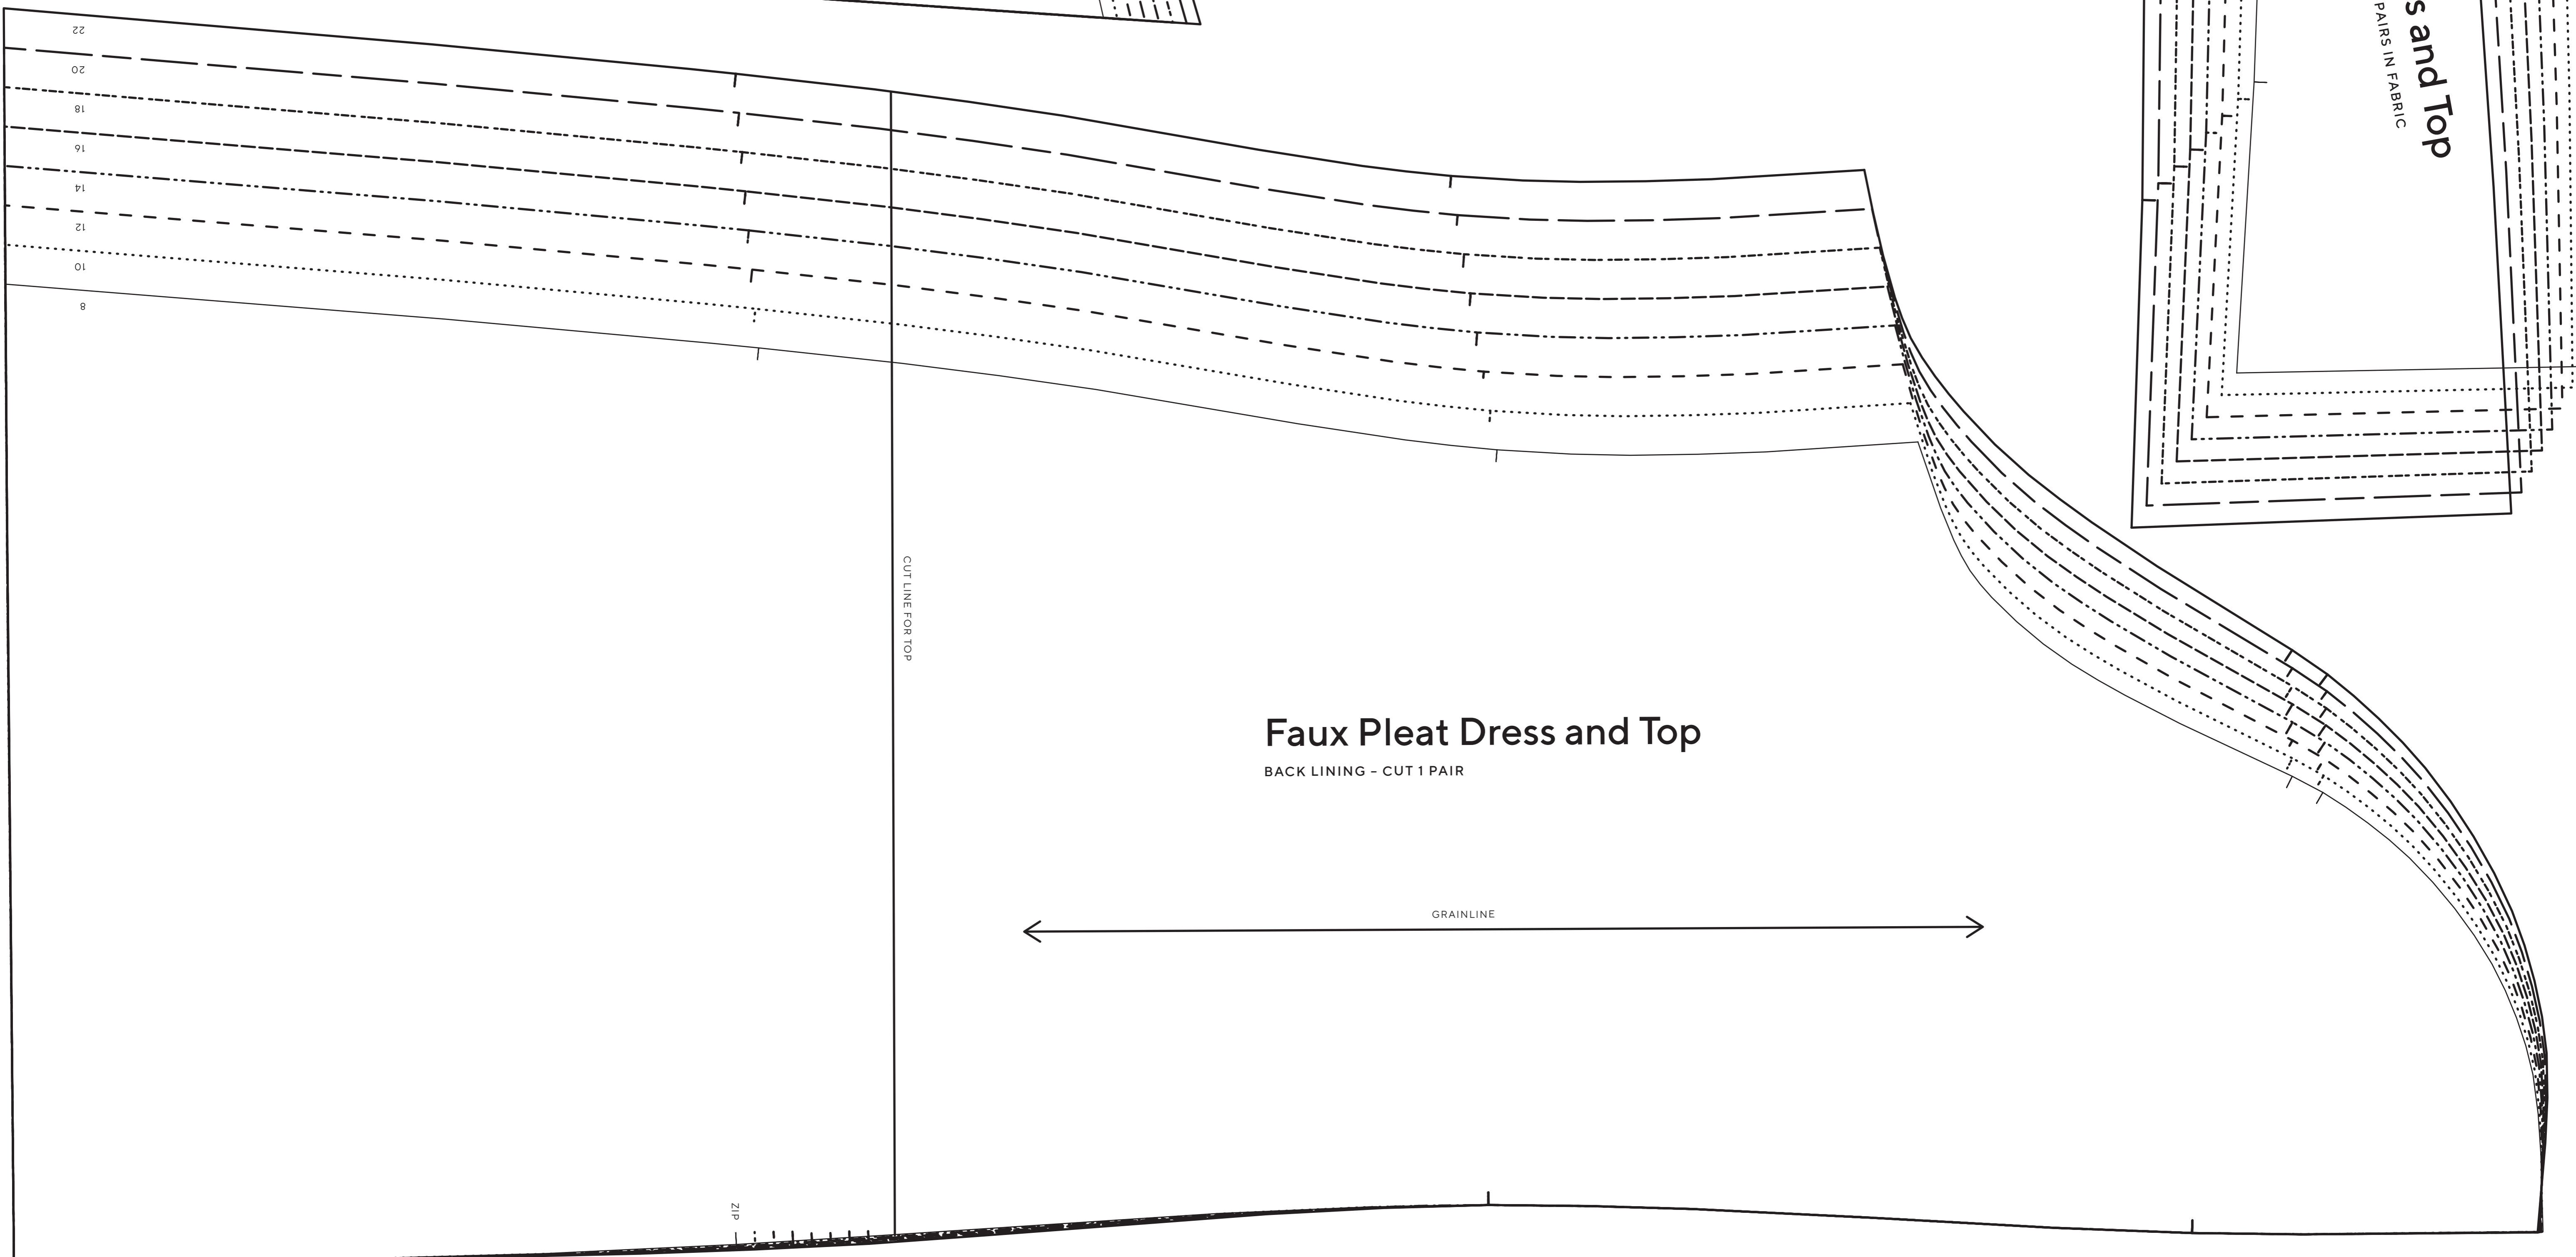

Faux Pleat Dress and Top (2 of 3)